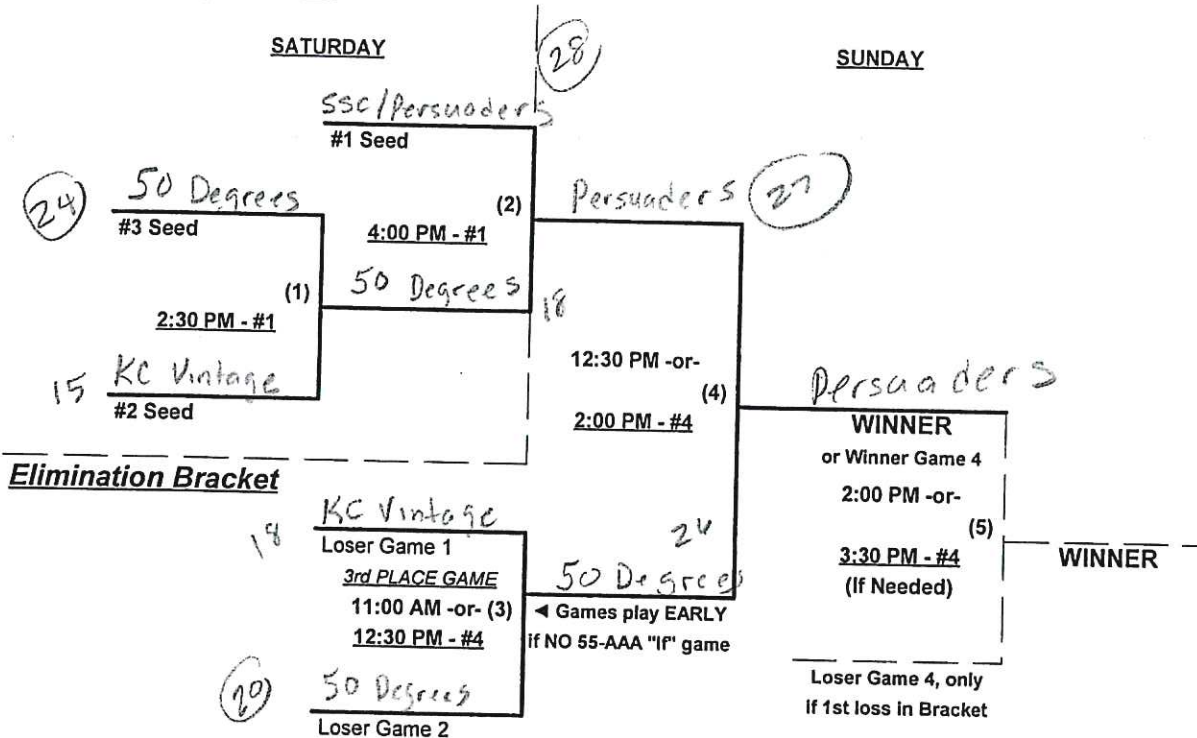

SSUSA's Midwest Championships 2026

Kansas City, Kansas
March 20 - 22, 2026

Rev. 03/12/2026

Men's 55+ Platinum Division • 3 Teams

Championship Bracket