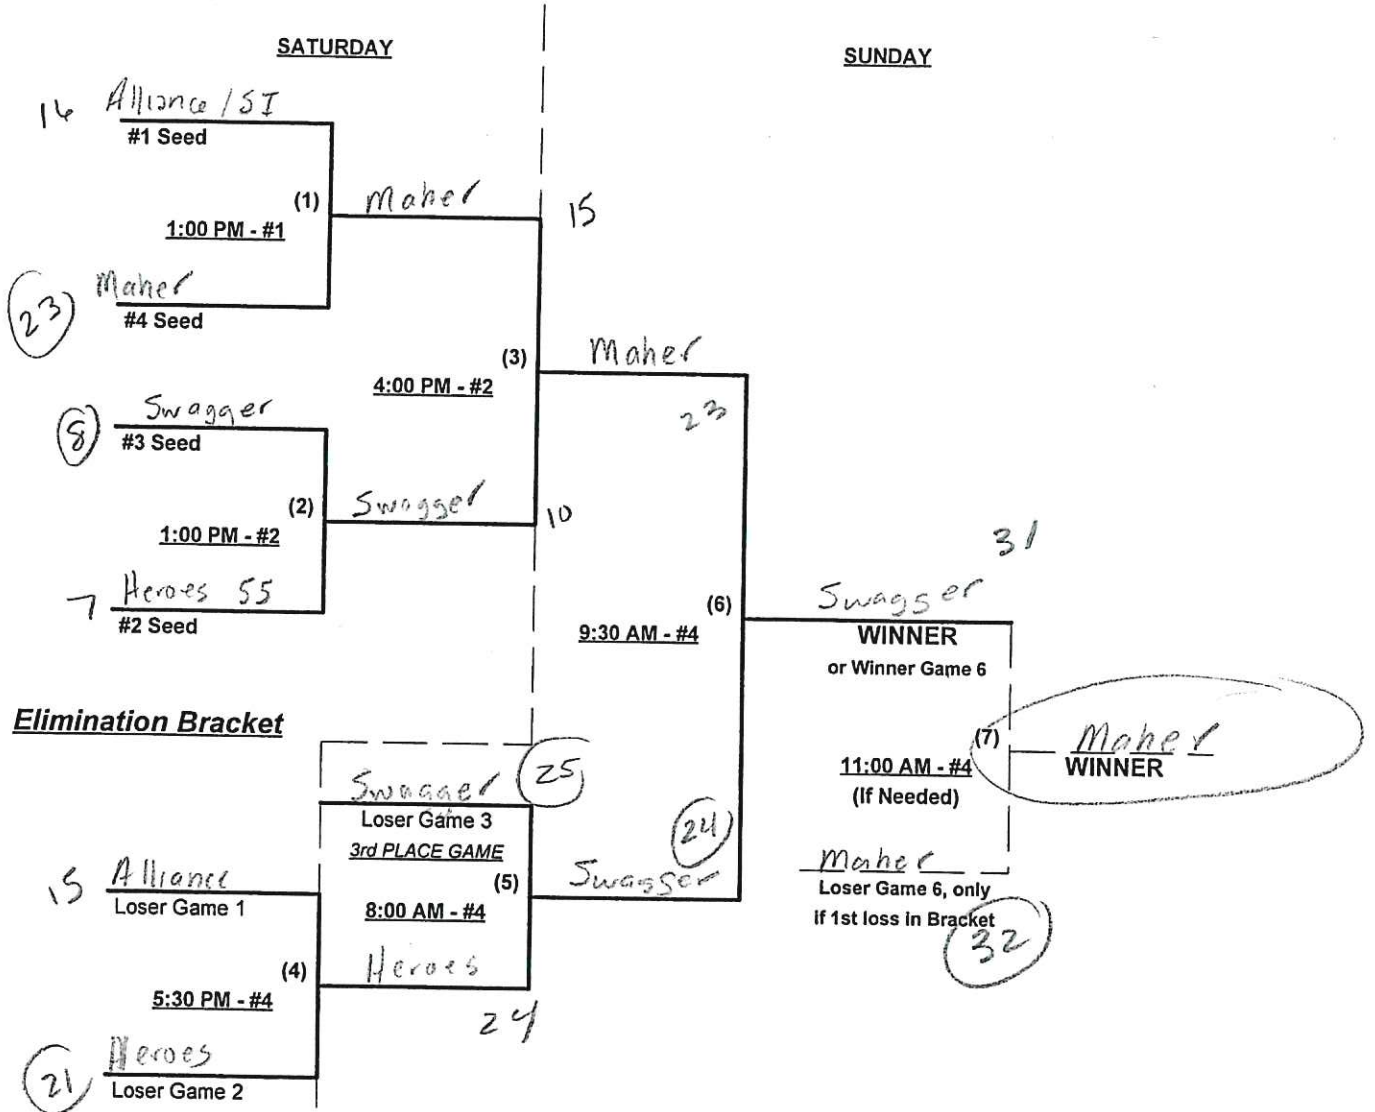

SSUSA's Midwest Championships 2026
Kansas City, Kansas
March 20 - 22, 2026

Rev. 03/12/2026

Men's 55+ AAA Division • 4 Teams

Championship Bracket