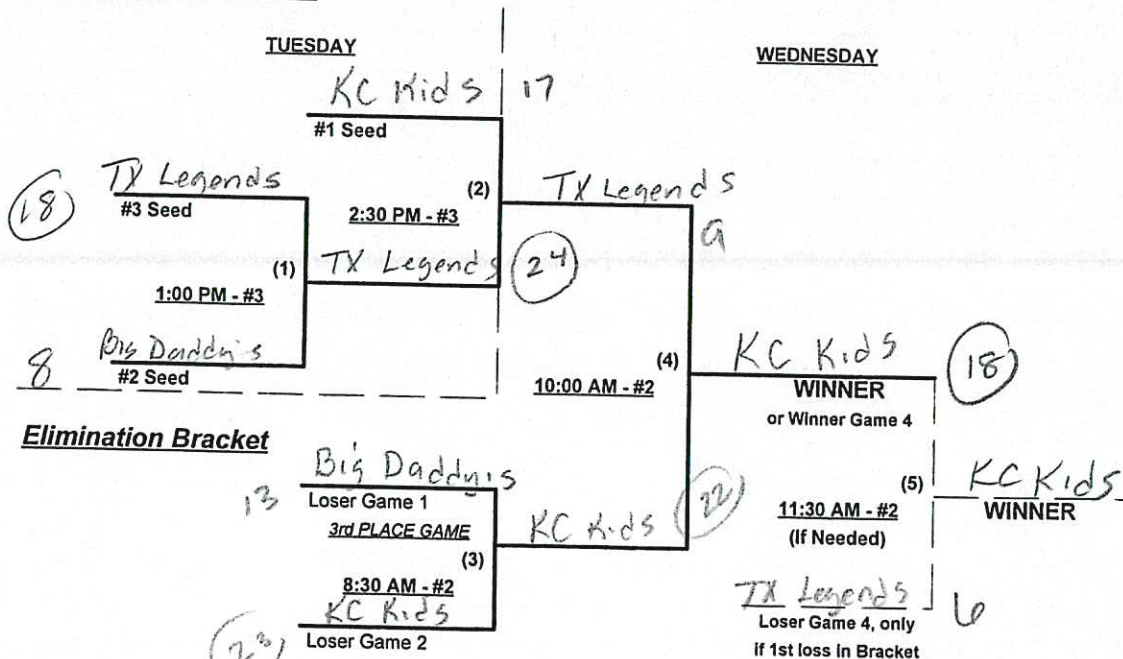

7 runs per inning

Championship Bracket

SSUSA's Midwest Championships 2026
 Kansas City, Kansas
 March 23 - 25, 2026

Rev. 03/12/2026

Men's 65+ Major Division • 3 Teams

Championship Bracket

SSUSA's Midwest Championships 2026