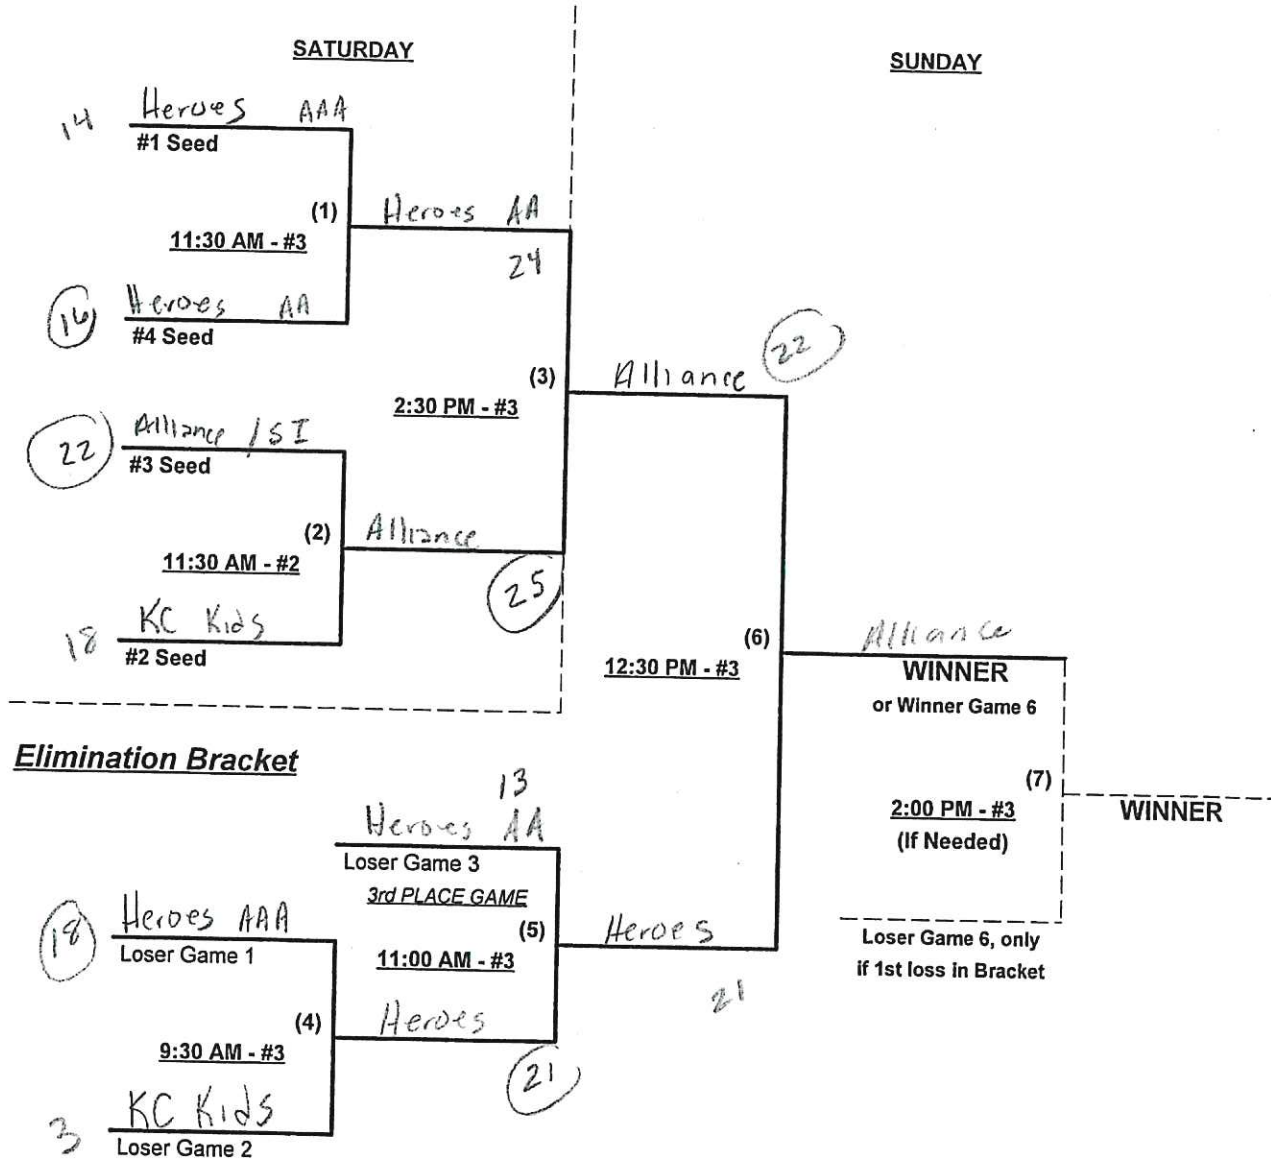

SSUSA's Midwest Championships 2026

Kansas City, Kansas

March 20 - 22, 2026

Rev. 03/13/2026

Men's 50+ Silver Division • 4 Teams

	Win	Loss			
	1	11	1	Alliance/Scrap Iron 50 (CO)	AAA
	111		2	Heroes 50's (NE)	AAA
	1	11	3	KC Kids 50's (MO)	AAA
	1	11	4	Heroes NE 50's (NE)	AA

Friday • March 20, 2026 • Homefield Baseball Complex • Kansas City

Field address ► 1501 N. 90th Street - Kansas City, KS 66112

Time	#	Runs	Team Name	Field	#	Runs	Team Name
8:30 AM	1	12	Alliance/Scrap Iron 50 (CO)	4	(2) 13		Heroes 50's (NE)
10:00 AM	4	16	§ Heroes NE 50's (NE) AA	4	(3) 19		KC Kids 50's (MO)
11:30 AM	2	18	Heroes 50's (NE) AAA	1	4	7	§ Heroes NE 50's (NE) AA
11:30 AM	3	19	KC Kids 50's (MO)	4	1	20	Alliance/Scrap Iron 50 (CO)

Saturday • March 21, 2026 • Homefield Baseball Complex • Kansas City

Time	#	Runs	Team Name	Field	#	Runs	Team Name
8:30 AM	1	23	Alliance/Scrap Iron 50 (CO)	2	(4) 24	§	Heroes NE 50's (NE) AA
8:30 AM	3	7	KC Kids 50's (MO)	3	(2) 13		Heroes 50's (NE)

§ Team #4 RECEIVES 5-Run OR 11-Defensive-player equalizer and is VISITOR in ALL games

Seeding for 50-Silver Double Elimination bracket commencing Friday evening • See bracket for details

Format: Full (3-game) Round Robin to seed 50-Silver Double Elimination bracket

Home Runs - HR Rule of LOWER rated team in game

AAA = 3 per team per game, Outs   AA = 1 per team per game, Outs

NOTE SSUSA Official Rulebook §9.5 (Retrieving Home Run Balls) will be strictly enforced.

Pitch Count - Batters start with "1-1" count (WITH waste foul) per SSUSA Rulebook §6.2 (Pitch Count)

Run Rules - Five runs per ½ inning at bat (except open inn.)

Mercy Rule - Fifteen (15) Runs after five innings (or 20 runs after 4 innings)

Time Limits - RR = 65 + open inn. • Bracket = 70 + open inn. • Championship game(s) = 80 + open inn.

Tie Breakers - Head to head (in full RR only), least runs allowed, run differential, coin toss

Schedule Subject to Change at Discretion of Tournament and Field Directors

SSUSA's Midwest Championships 2026

Kansas City, Kansas
March 20 - 22, 2026

Rev. 03/12/2026

Men's 50+ Silver Division • 4 Teams

Championship Bracket