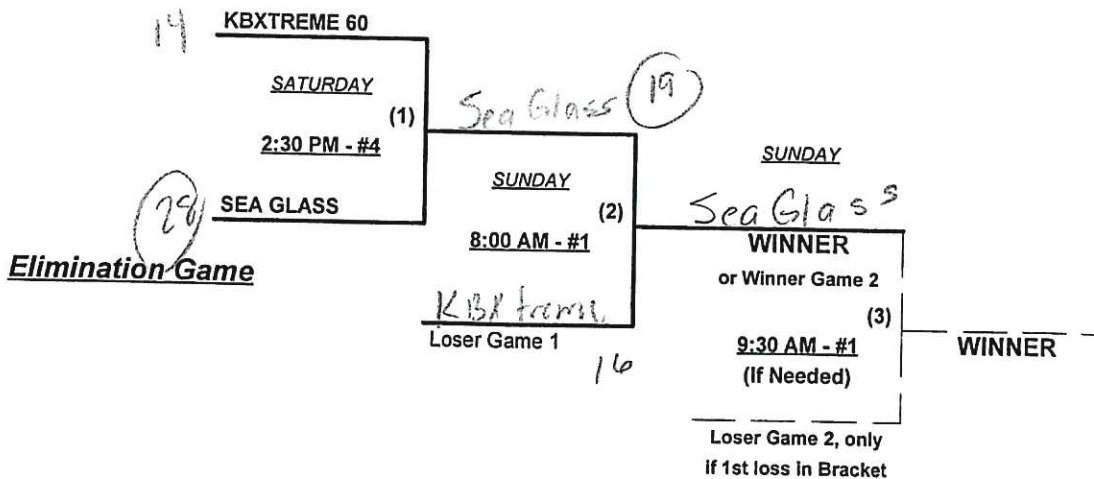

Men's 60+ Major Division • 2 Teams

Championship Bracket