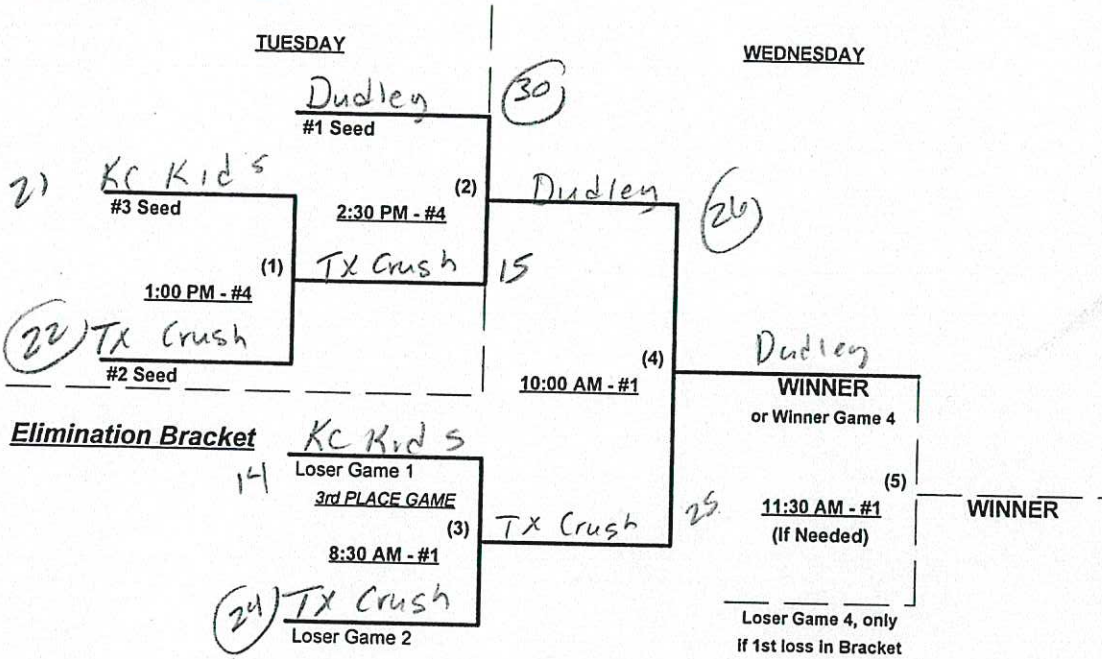

SSUSA's Midwest Championships 2026
Kansas City, Kansas
March 23 - 25, 2026

Rev. 03/12/2026

Men's 65/70+ Major+ Division • 3 Teams

7 runs per inning

Championship Bracket