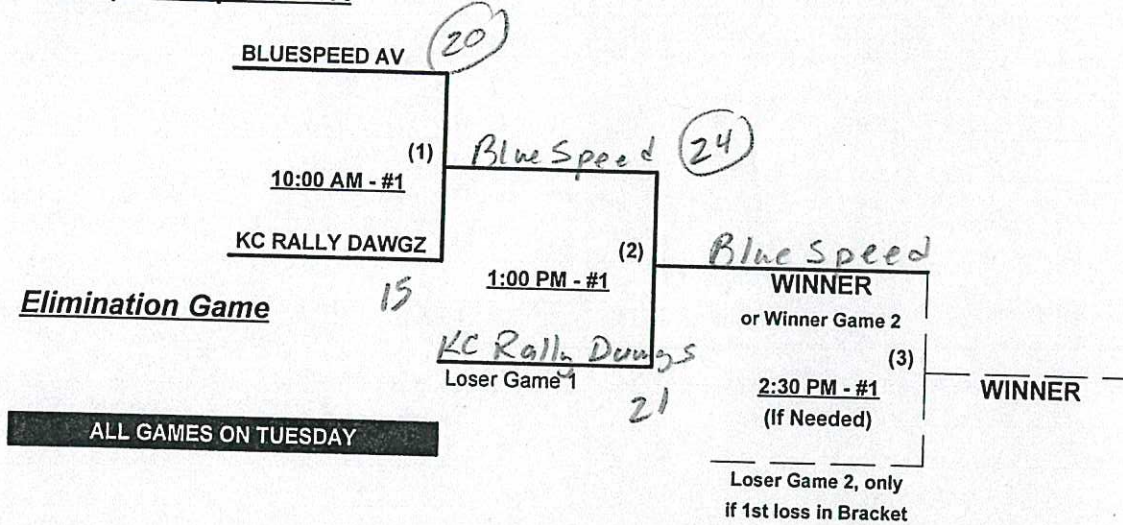

Schedule Subject to Change at Discretion of Tournament and Field Directors

SSUSA's Midwest Championships 2026
 Kansas City, Kansas
 March 23 - 25, 2026

Rev. 03/12/2026

Men's 70+ Gold Division • 2 Teams

Championship Bracket