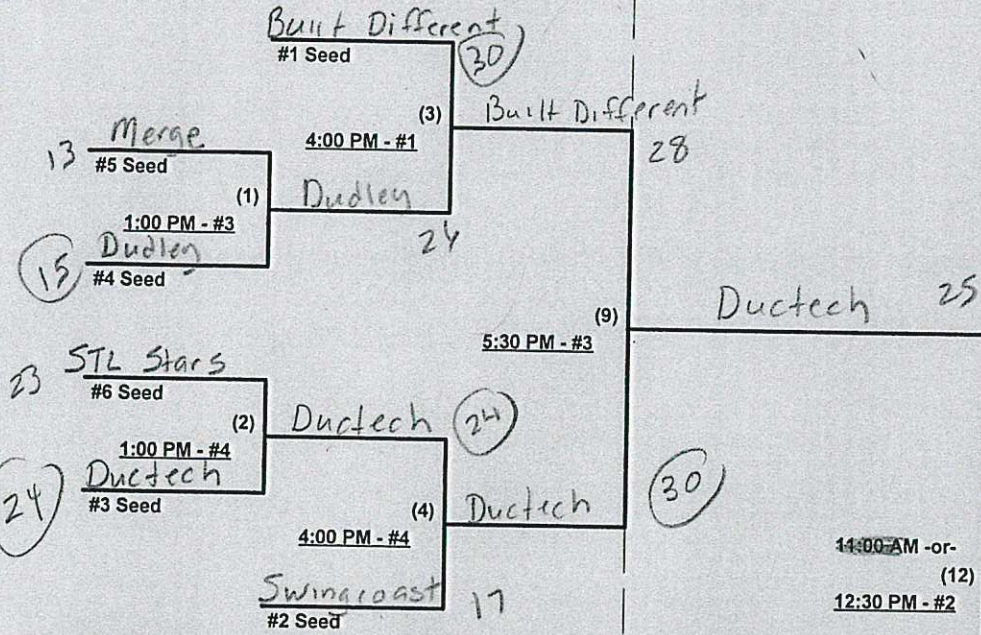

SSUSA's Midwest Championships 2026

Kansas City, Kansas
March 20 - 22, 2026

Rev. 03/12/2026

Men's 40/50+ Major Division • 6 Teams

Championship Bracket

SATURDAY

SUNDAY

Teams agreed not to play IF game because of weather & co-champion status

Elimination Bracket