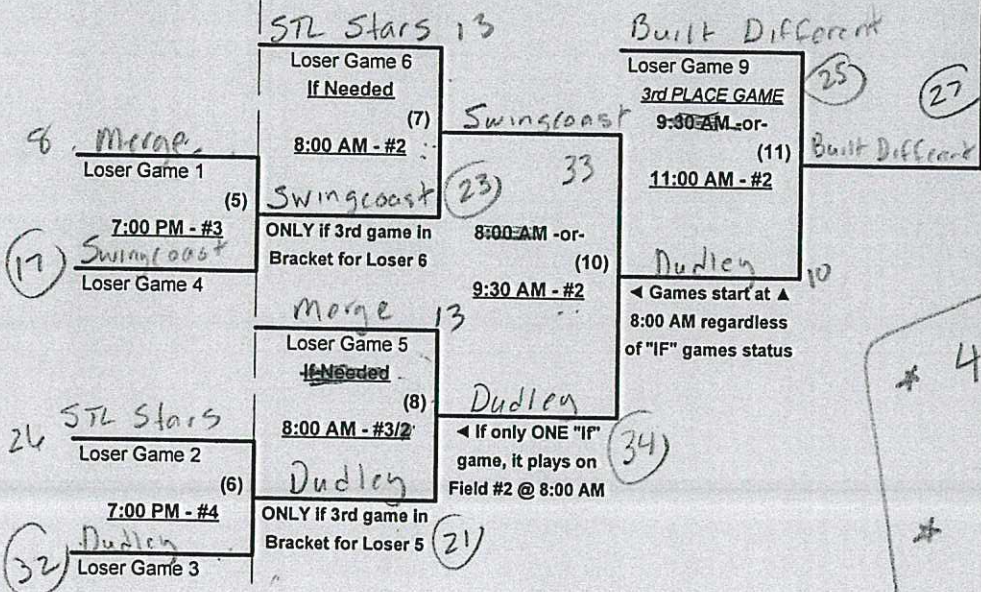

* 40m champ - Built Different
* 50m champ - Ductech

Games start at 8:00 AM regardless of "IF" games status