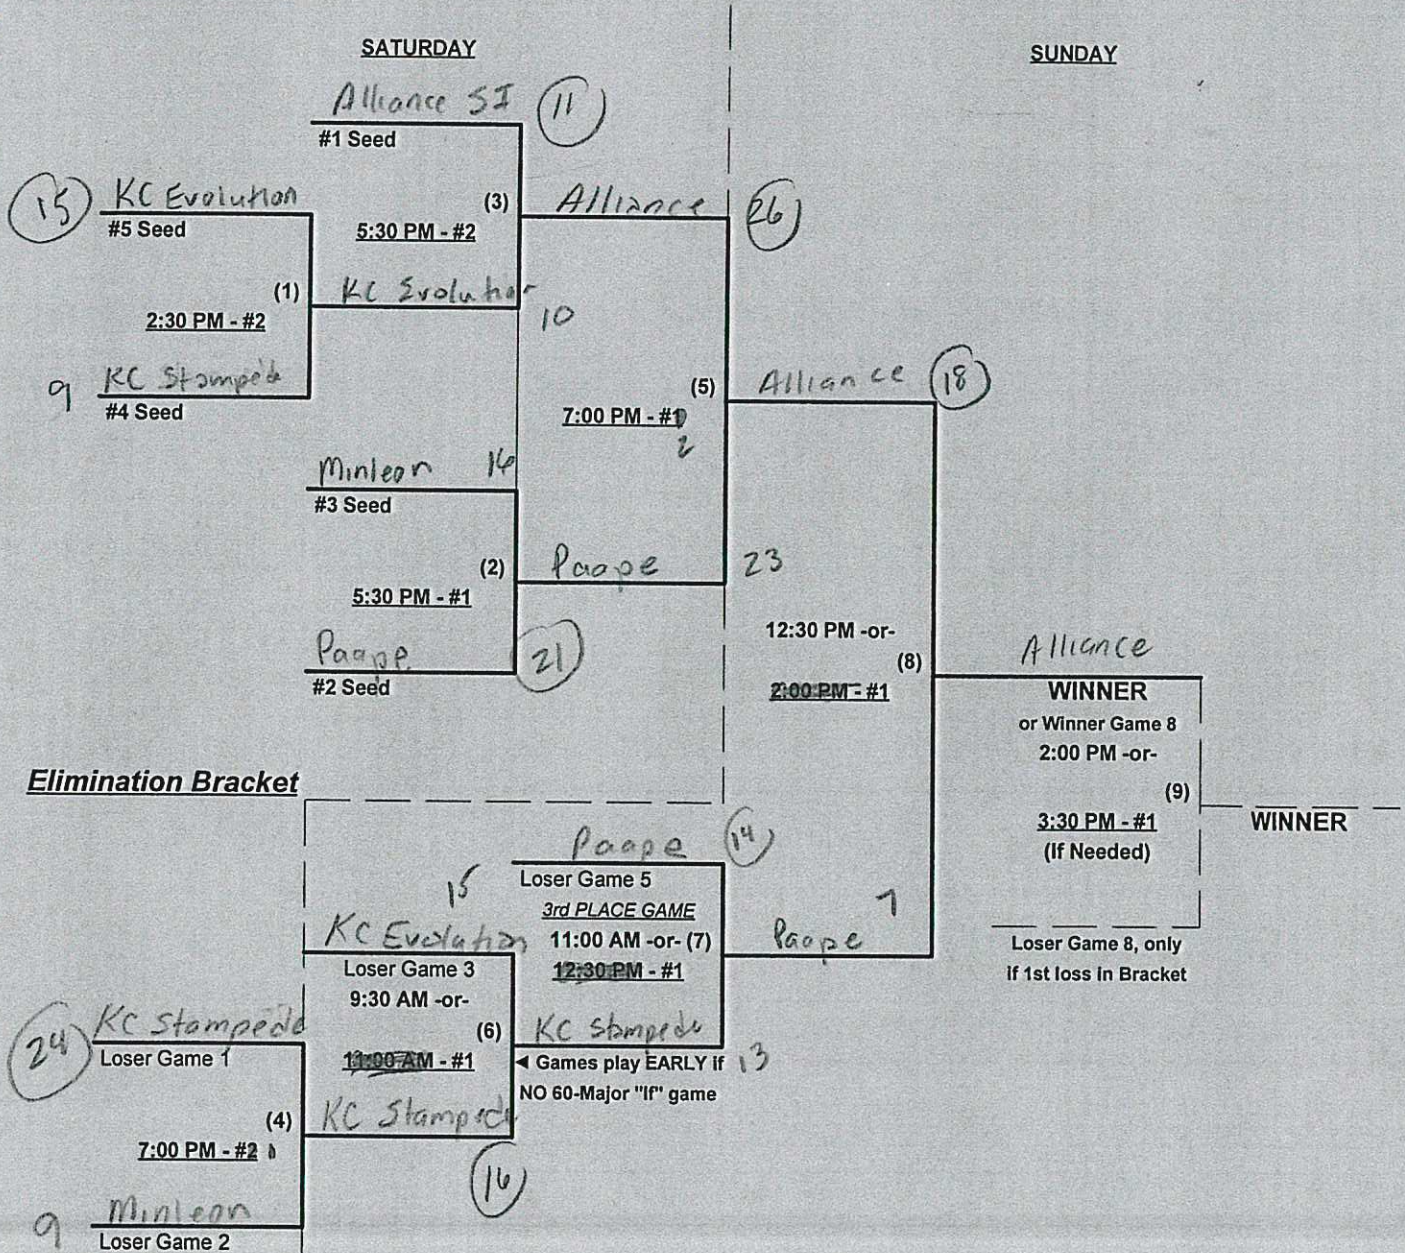

SSUSA's Midwest Championships 2026

Kansas City, Kansas

March 20 - 22, 2026

Rev. 03/12/2026

Men's 60+ Division • 7 Teams

Win	Loss		60-Major
|||	|||	1	KBXtreme 60 (MO)
|||	|	2	Sea Glass (OK)

Win	Loss		60-AAA
|||	|	3	Alliance/Scrap Iron 60 (CO)
|	|||	4	KC Evolution (MO)
|	||	5	KC Stampede (MO)
||	|	6	Minleon 60's (NE)
||	|	7	Paape Legends (MN)

Friday • March 20, 2026 • Homefield Baseball Complex • Kansas City

Field address ► 1501 N. 90th Street - Kansas City, KS 66112

Time	#	Runs	Team Name	Field	#	Runs	Team Name
11:30 AM	1	20	KBXtreme 60 (MO)	2	6	23	Minleon 60's (NE)
1:00 PM	4	10	KC Evolution (MO)	2	7	19	Paape Legends (MN)
1:00 PM	5	14	KC Stampede (MO)	3	3	30	Alliance/Scrap Iron 60 (CO)
2:30 PM	7	17	Paape Legends (MN)	2	1	4	KBXtreme 60 (MO)
2:30 PM	3	24	Alliance/Scrap Iron 60 (CO)	3	4	18	KC Evolution (MO)
2:30 PM	2	22	Sea Glass (OK)	4	5	21	KC Stampede (MO)
4:00 PM	6	24	Minleon 60's (NE)	4	2	13	Sea Glass (OK)

Saturday • March 21, 2026 • Homefield Baseball Complex • Kansas City

Time	#	Runs	Team Name	Field	#	Runs	Team Name
8:30 AM	2	26	Sea Glass (OK)	4	4	18	KC Evolution (MO)
10:00 AM	7	3	Paape Legends (MN)	4	2	10	Sea Glass (OK)
11:30 AM	5	20	KC Stampede (MO)	1	6	5	Minleon 60's (NE)
11:30 AM	3	24	Alliance/Scrap Iron 60 (CO)	4	1	8	KBXtreme 60 (MO)

§ Teams #1-2 GIVE 5-Run OR 11-Defensive-player equalizer and are HOME vs. Teams #3-7

Seeding for 60-AAA Double Elimination bracket commencing Saturday afternoon • See bracket for details

Format: Three (3) game Round Robin to seed 60-AAA Double Elimination bracket

Home Runs - HR Rule of LOWER rated team in game

Major = 6 per team per game, Outs   AAA = 3 per team per game, Outs

NOTE SSUSA Official Rulebook §9.5 (Retrieving Home Run Balls) will be strictly enforced.

Pitch Count - Batters start with "1-1" count (WITH waste foul) per SSUSA Rulebook §6.2 (Pitch Count)

Run Rules - Five runs per ½ inning at bat (except open inn.)

Mercy Rule - Fifteen (15) Runs after five innings (or 20 runs after 4 innings)

Time Limits - RR = 65 + open inn. • Bracket = 70 + open inn. • Championship game(s) = 80 + open inn.

Tie Breakers - Head to head (in full RR only), least runs allowed, run differential, coin toss

Schedule Subject to Change at Discretion of Tournament and Field Directors

SSUSA's Midwest Championships 2026

Kansas City, Kansas
March 20 - 22, 2026

Rev. 03/12/2026

Men's 60+ AAA Division • 5 Teams

Championship Bracket