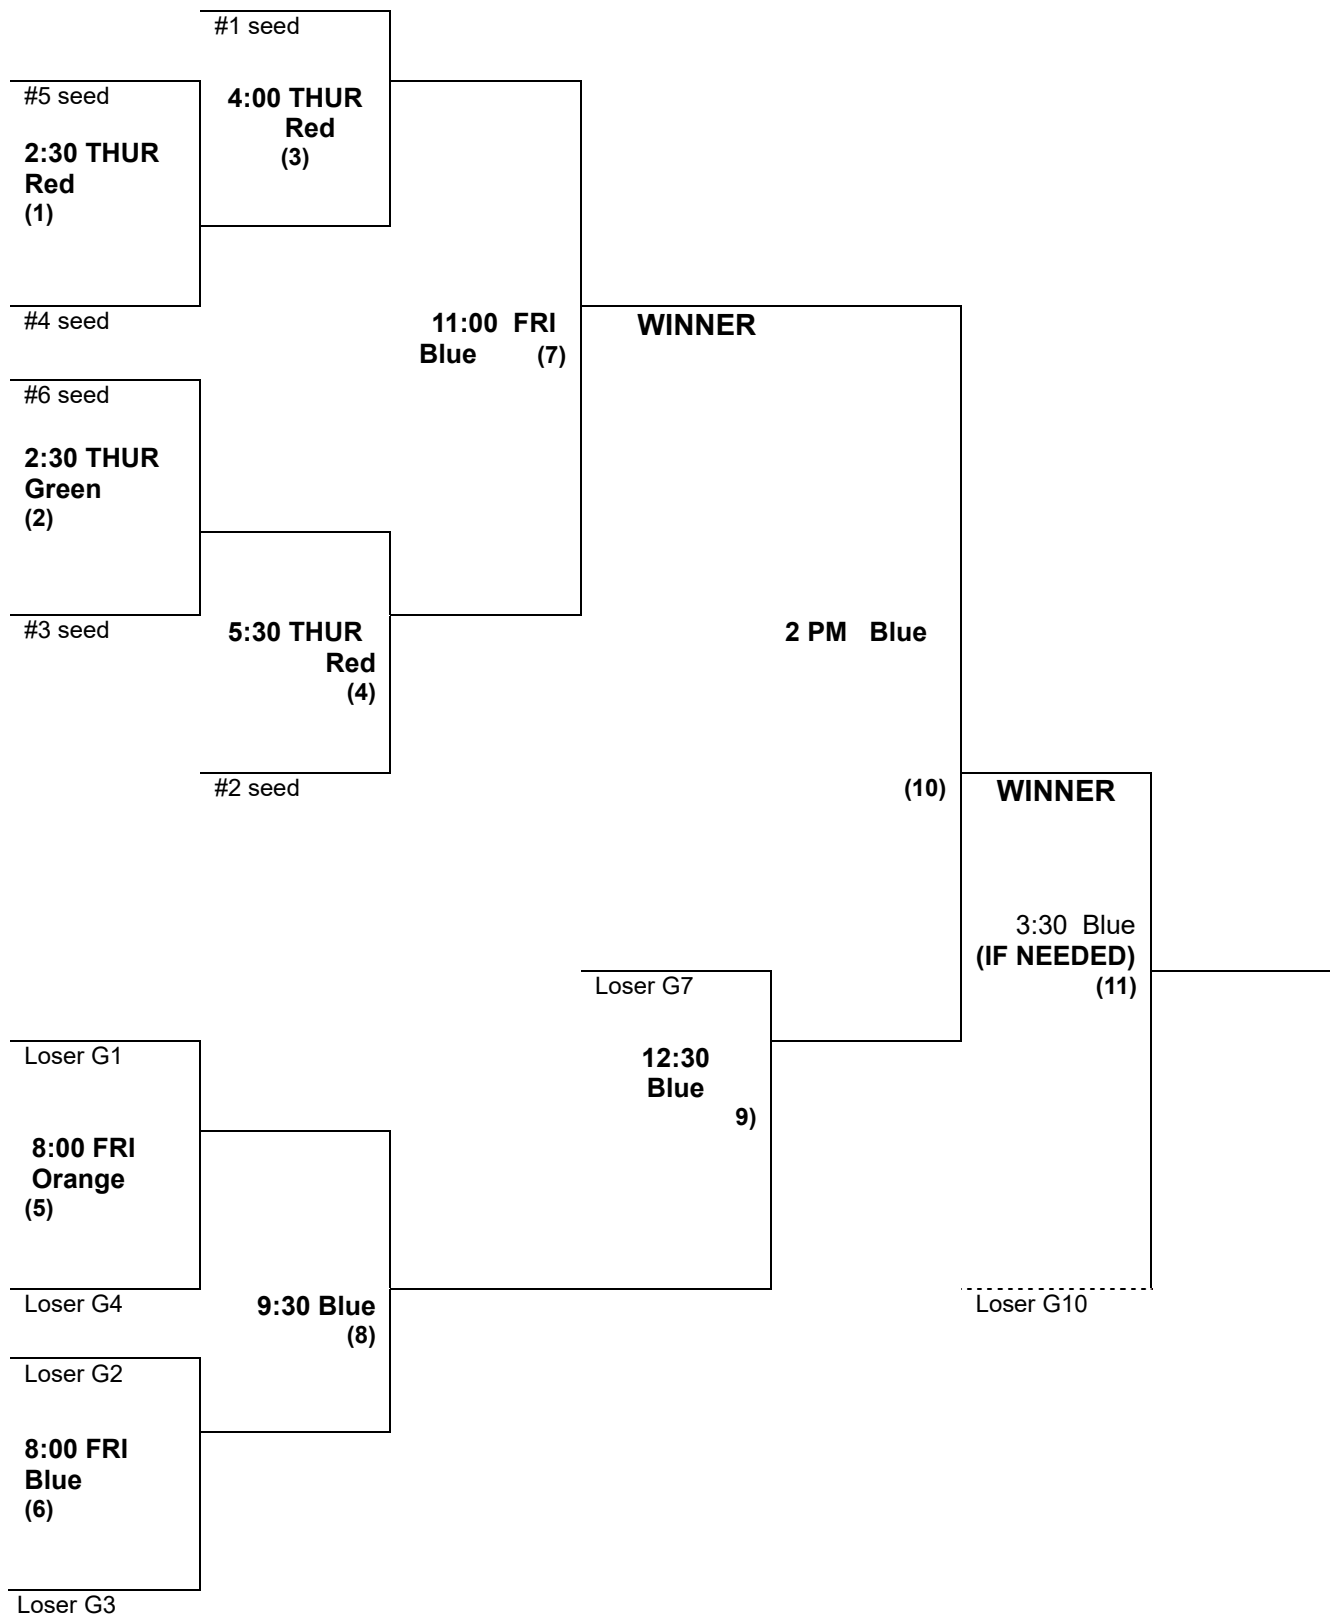

SSUSA's Missouri Open 2026

Columbia, Missouri May 28-29, 2026

Men's 65+/70+ AA Division • 6 Teams

SSUSA's Missouri Open 2026

Columbia, Missouri May 28-29, 2026

Men's 65+/70+ Gold Division • 4 Teams

Win	Loss			Runs allowed
		1	Blue Speed (70 Major)	
		2	50 Caliber (65 AAA)	
		3	Bucks Run Minleon (65 AAA)	
		4	OKC Boomers (65 AAA)	

Time	#	Run s	Team name	Field	#	Runs	Team name
8:30	1		Blue Speed	Purple Yellow Green Yellow	4		OKC Boomers
8:30	2		50 Caliber		3		Bucks Run
10:00	4		OKC Boomers		2		50 Caliber
10:00	3		Bucks Run		1		Blue Speed

**Seeding for four-team double elimination bracket commencing at 1 p.m. Thursday.
See bracket for details.**

Format: Two-game pool play to seed double elimination bracket.

Home runs: 3. Excess are outs.

Pitch count: Batters start with 1-1 count (with courtesy foul).

Run rules: Five runs per inning except open inning and extra innings.

Mercy rules: Twenty runs after four innings; fifteen runs after five innings.

Time limits: Seeding = 65 minutes + open inning; Bracket = 70 minutes + open inning.

Tie-breakers: least runs allowed, run differential, coin toss

Championship note: Unbeaten team in bracket has choice of home or visitor in first championship game. Coin flip for any "if needed" championship games.