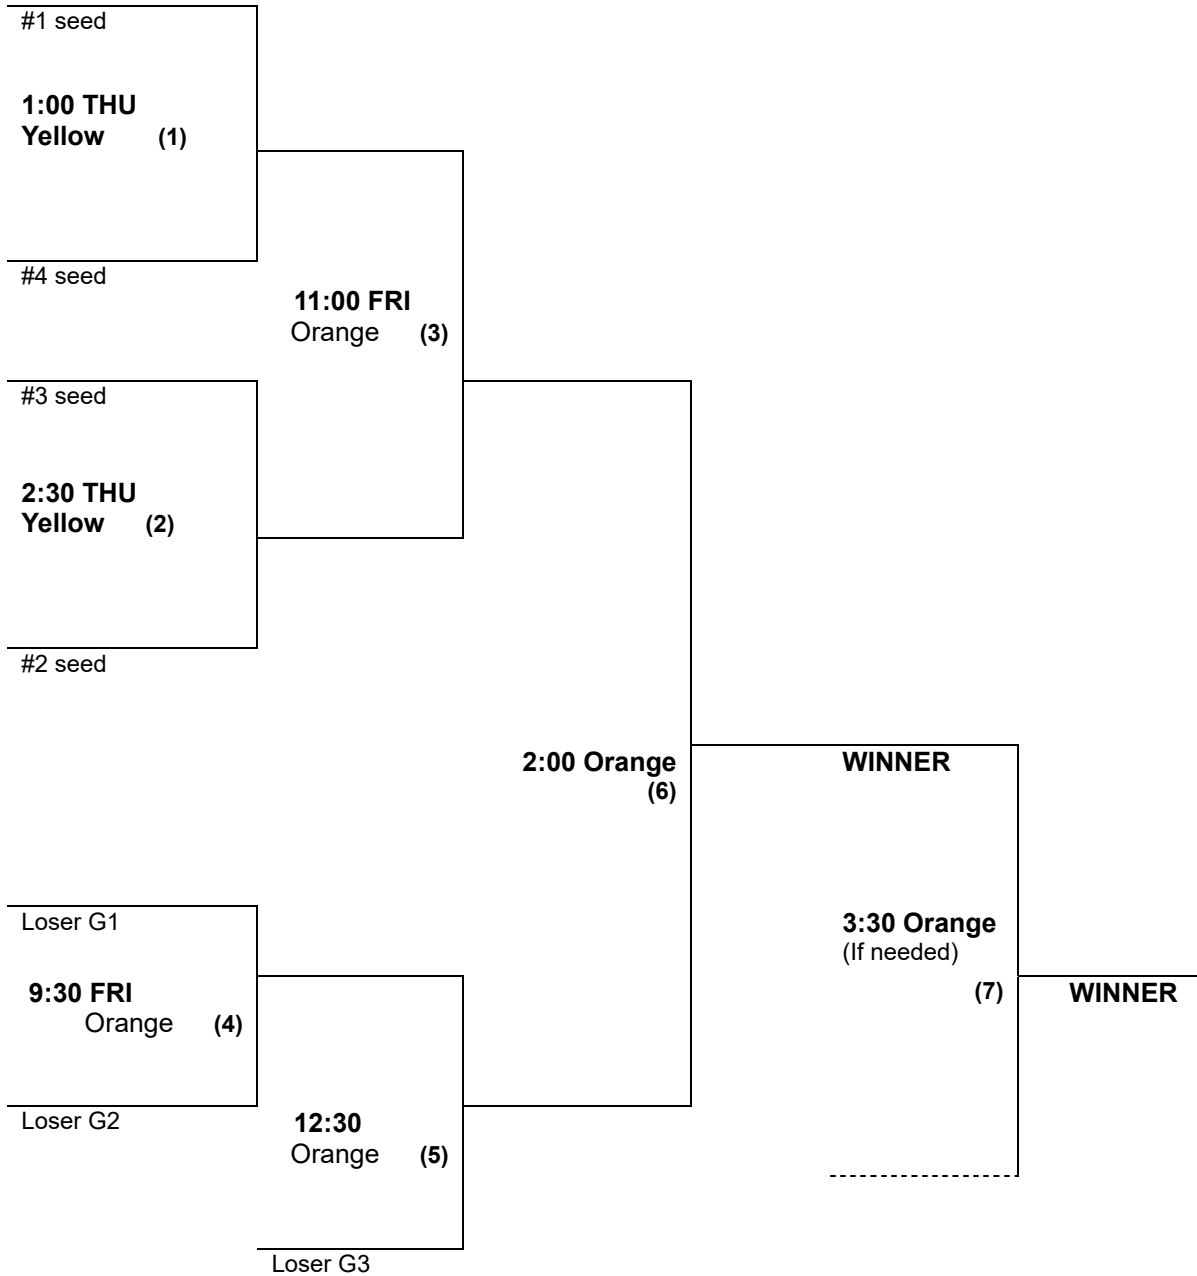

SSUSA's Missouri Open 2026

Columbia, Missouri May 28-29, 2026

Men's 65+/70+ Gold • 4 Teams

All bracket games to be played Friday

SSUSA's Missouri Open 2026

Columbia, Missouri May 28-29, 2026

Men's 70+/75+ Gold • 4 Teams

Win	Loss			Runs allowed
		1	Big Daddy's Donuts (70+ AAA)	
		2	Diamond Dogs/Minleon (70+ AAA)	
		3	KC Rally Dawgs (70+ AAA)	
		4	KC Kids 75s (75+ Major)	

Time	#	Runs	Team name	Field	#	Runs	Team name
8:30	2		Diamond Dogs/M	Orange	3		KC Rally Dawgs
8:30	1		Big Daddy's Donuts	Blue	4		KC Kids 75s
10:00	4		KC Kids 75s	Orange	2		Diamond Dogs/M
11:30	3		KC Rally Dawgs	Orange	1		Big Daddy's Donuts

+

**Seeding for four-team double elimination bracket commencing 2:30 p.m. Thursday.
See bracket for details.**

Format: Two-game pool play to seed double elimination bracket.

Home runs: 3 in all games. Excess are outs.

Pitch count: Batters start with 1-1 count (with courtesy foul).

Run rules: Five runs per inning except open inning and extra innings.

Mercy rules: Twenty runs after four innings; fifteen runs after five innings.

Time limits: Seeding = 65 minutes + open inning; Bracket = 70 minutes + open inning.

Tie-breakers: least runs allowed, run differential, coin toss

Championship note: Unbeaten team in bracket has choice of home or visitor in first championship game. Coin flip for any "if needed" championship games.