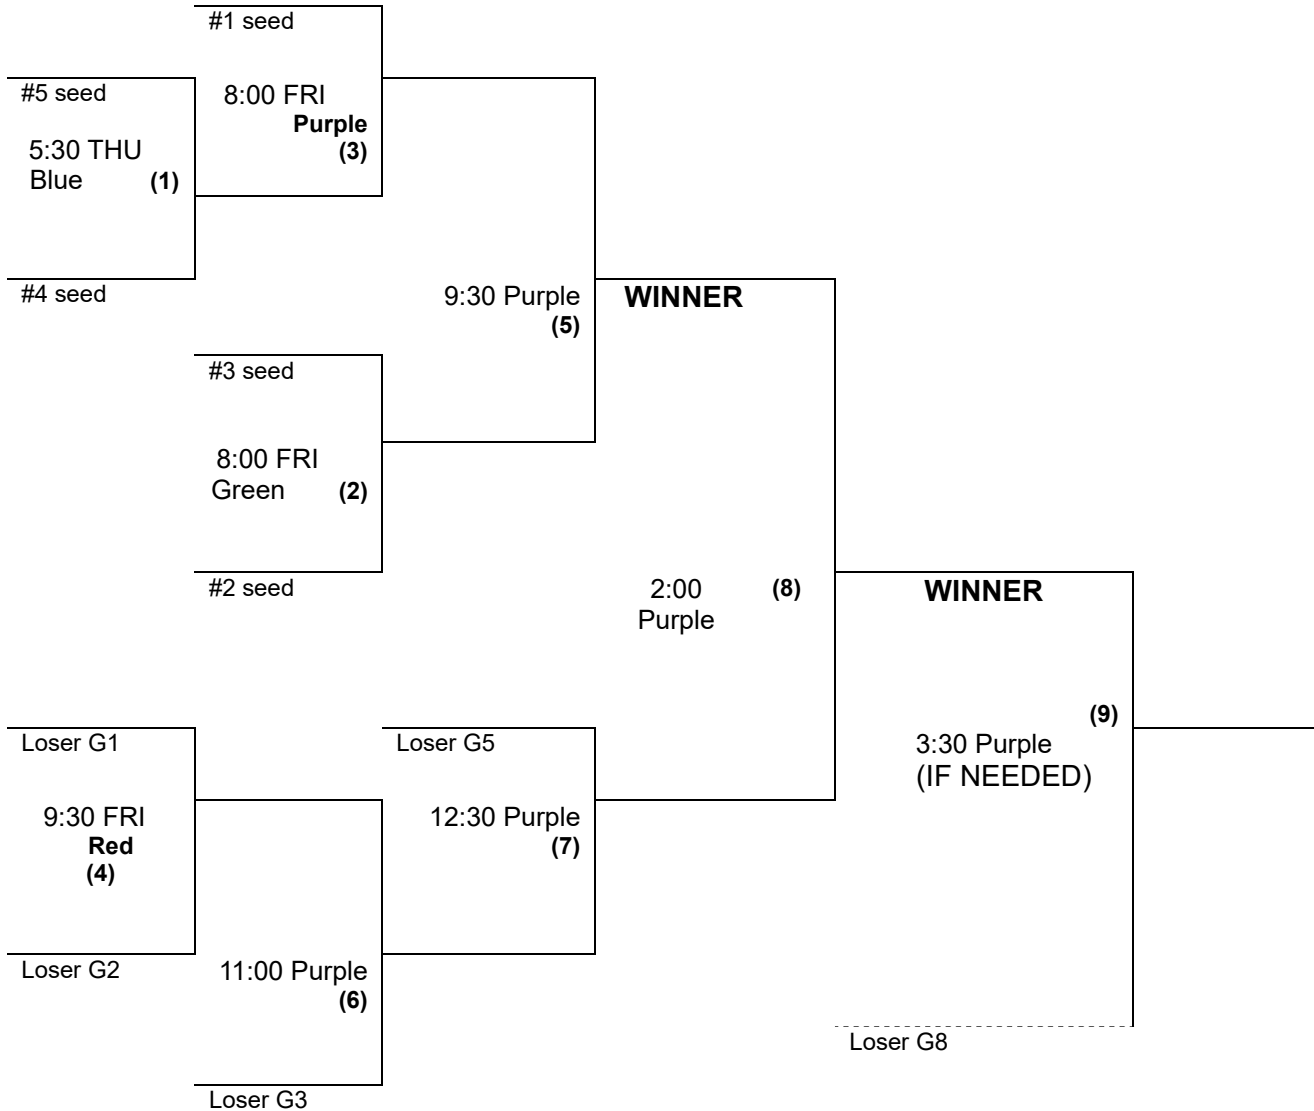

SSUSA's Missouri Open 2026

Columbia, Missouri May 28-29, 2026

Men's 65+/70+ Platinum Division • 5 Teams

Bracket starts 5:30 p.m. Thursday

SSUSA's Missouri Open 2026

Columbia, Missouri May 28-29, 2026

Men's 65+/70+ AA Division • 6 Teams

Win	Loss			Runs allowed
		1	Antiques of Iowa City (65+ AA)	
		2	OKC Outlaws (70+ AA)	
		3	Region 70s (70+ AA)	
		4	Triple 2 (70+ AA)	
		5	Silver 70s (70+ AA)	
		6	The Dugout (70+ AA)	

Time	#	Runs	Team name	Field	#	Runs	Team name
8:30 am	1		* Antiques	Red	2		OKC Outlaws
8:30 am	3		Region 70s	Green	4		Triple 2
10:00	5		Silver 70s	Purple	6		The Dugout
11:30	2		OKC Outlaws	Red	5		Silver 70s
11:30	4		Triple 2	Green	1		* Antiques
11:30	6		The Dugout	Purple	3		Region 70s

Seeding for six-team double elimination bracket that commences at 2:30 p.m. See bracket for details.

Format: Two-game pool play to seed double elimination bracket.

* Team 1 is home in all games and gives 5-run equalizer.

Home run limit: 1 in all games. Excess are outs.

Pitch count: Batters start with 1-1 count (with courtesy foul).

Run rules: Five runs per inning except open inning and extra innings.

Mercy rules: Twenty runs after four innings; fifteen runs after five innings.

Time limits: Seeding games = 65 minutes + open inning; Bracket = 70 minutes + open.

Tie-breakers: Least runs allowed, run differential, coin toss

Championship game note: Unbeaten team in bracket has choice of home or visitor in first championship game. Coin flip for any "if needed" championship game.