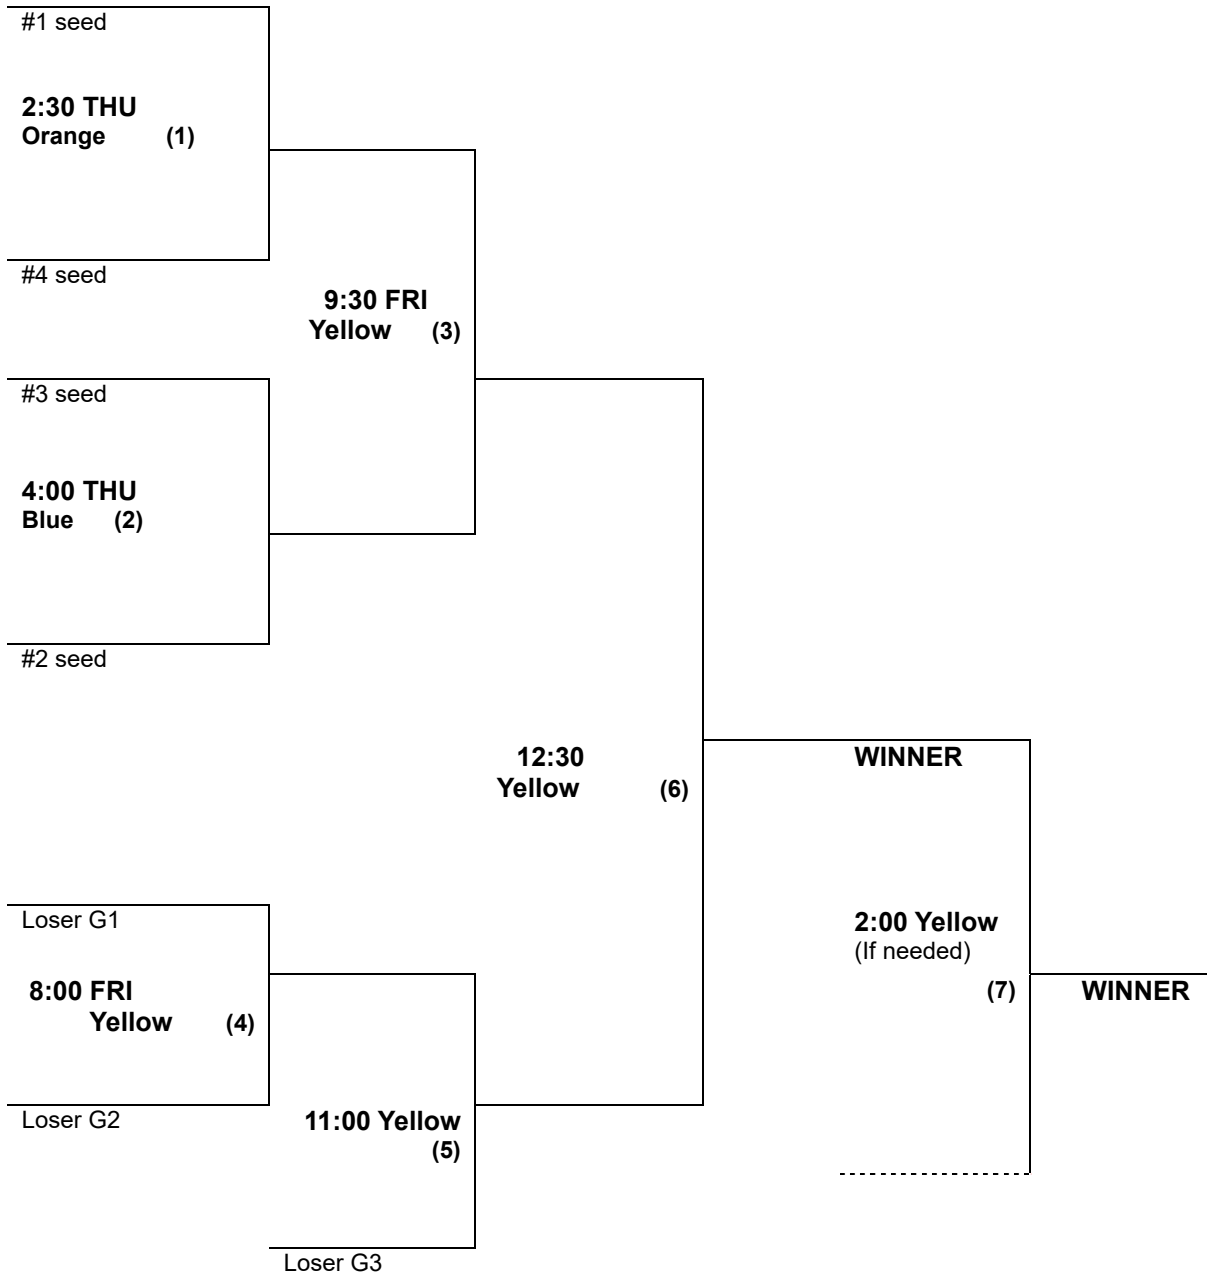

SSUSA's Missouri Open 2026

Columbia, Missouri May 28-29, 2026

Men's 70+75+ Gold • 4 Teams

Bracket starts Thursday

SSUSA's Missouri Open 2026

Columbia, Missouri May 28-29, 2026

Men's 75+ AAA • 4 Teams

Win	Loss	Runs allowed	
		1	50 Caliber
		2	ROC Design
		3	MidState Seniors
		4	USA Patriots

Time	#	Runs	Team name	Field	#	Runs	Team name
10:00	1		50 Caliber	Red Yellow	2		ROC Design
11:30	3		MidState		4		USA Patriots
1:00	2		ROC Design	Red Green	3		MidState
1:00	4		USA Patriots		1		50 Caliber

**Seeding for four-team double elimination bracket commencing 4 p.m. Thursday.
See bracket for details.**

Format: Two-game pool play to seed double elimination bracket.
Home runs: 3 in all games. Excess are outs.
Pitch count: Batters start with 1-1 count (with courtesy foul).
Run rules: Five runs per inning except open inning and extra innings.
Mercy rules: Twenty runs after four innings; fifteen runs after five innings.
Time limits: Seeding = 65 minutes + open inning; Bracket = 70 minutes + open inning.
Tie-breakers: least runs allowed, run differential, coin toss
Championship note: Unbeaten team in bracket has choice of home or visitor in first championship game. Coin flip for any "if needed" championship games.