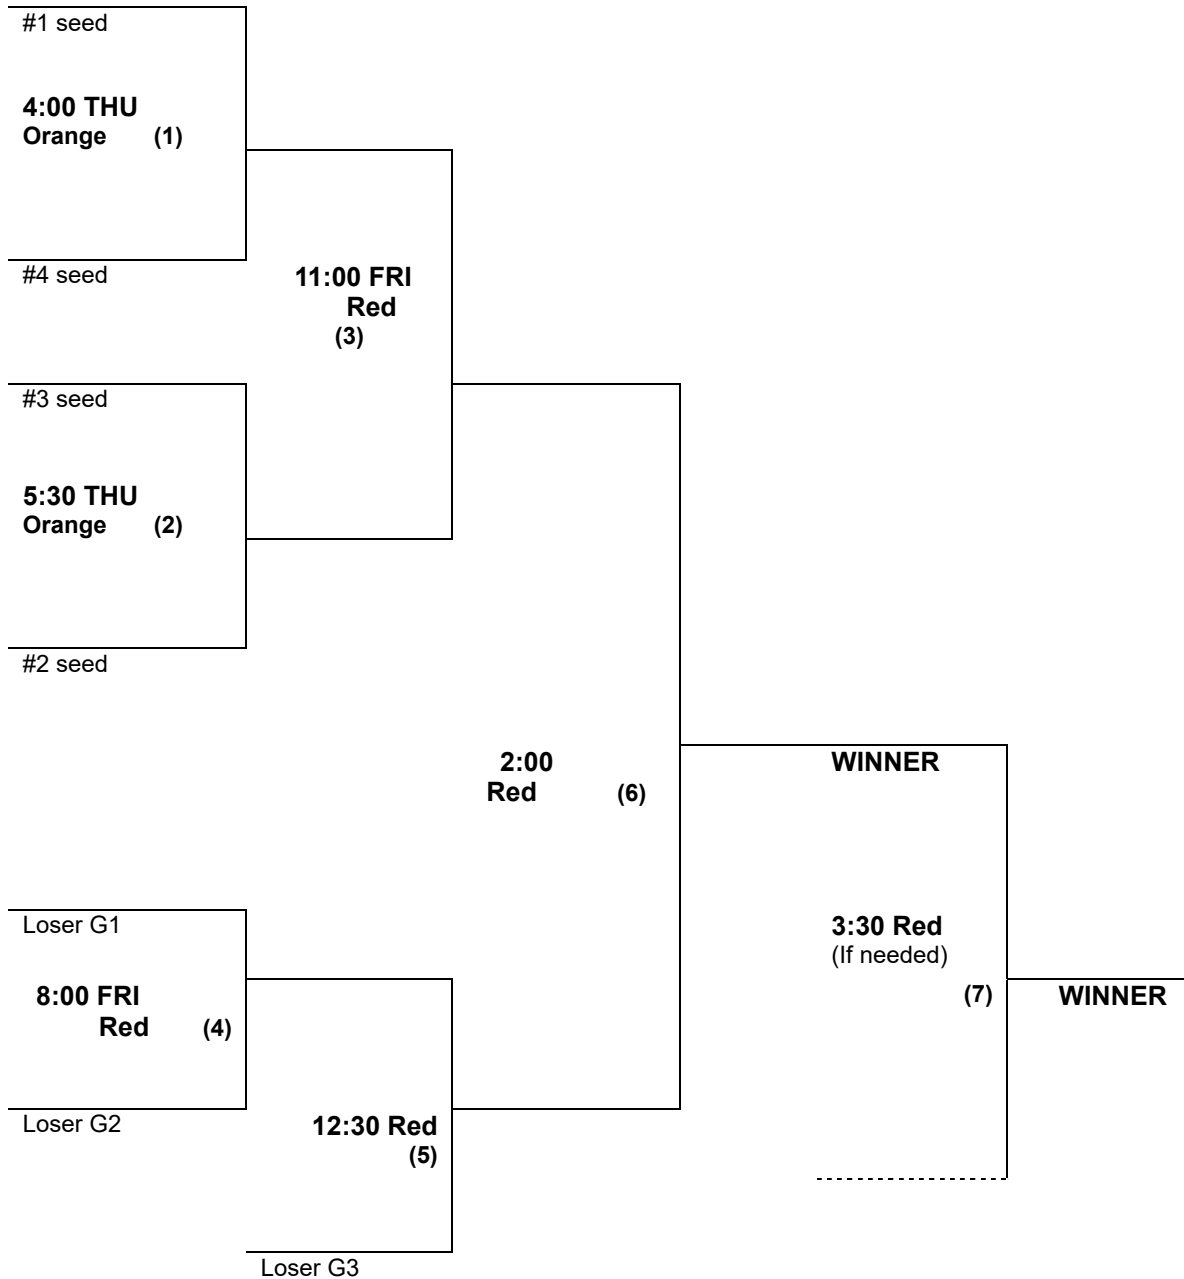

SSUSA's Missouri Open 2026

Columbia, Missouri May 28-29, 2026

Men's 75+ AAA Gold • 4 Teams

Bracket games start Thursday

SSUSA's Missouri Open 2026

Columbia, Missouri May 28-29, 2026

Men's 75+/80+ Silver • 3 Teams

Win	Loss	Runs allowed	
		1	KC Rally Dawgs
		2	OKC Outlaws
		3	KC Kids/Bale Chevrolet

Thursday games

Time	#	Runs	Team name	Field	#	Runs	Team name
1:00	1		KC Rally Dawgs	Purple	2		OKC Outlaws
2:30	3		KC Kids/Bale		1		KC Rally Dawgs
4:00	2		OKC Outlaws		3		KC Kids/Bale

Friday games

Time	#	Runs	Team name	Field	#	Runs	Team name
9:30	3		KC Kids/Bale	Green	2		OKC Outlaws
11:00	2		OKC Outlaws		1		KC Rally Dawgs
12:30	1		KC Rally Dawgs		3		KC Kids/Bale

Double round robin format to determine winner.

Home runs: Open.

Pitch count: Batters start with 1-1 count (with courtesy foul).

Run rules: Five runs per inning except open inning and extra innings.

Mercy rules: Twenty runs after four innings; fifteen runs after five innings.

Time limits: Thursday = 65 minutes + open inning; Friday = 70 minutes + open inning.

Tie-breakers: Head-to-head, least runs allowed, run differential, coin toss