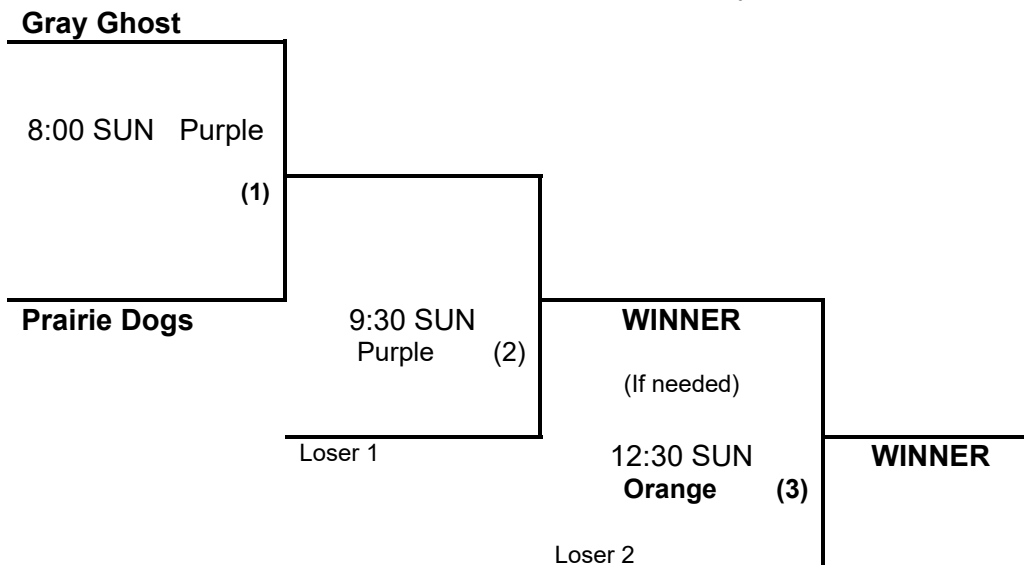

Men's 55+/60+ AA • 2 Teams

All bracket games
on Sunday