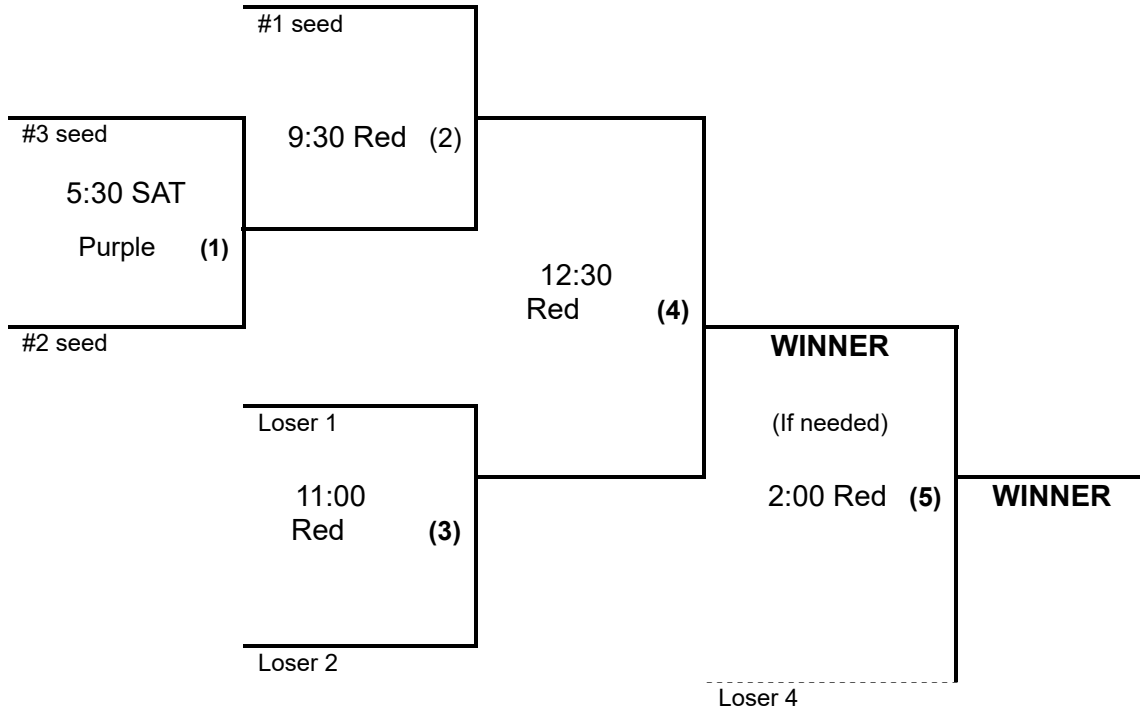

SSUSA's Missouri Open 2026

Columbia, Missouri May 28-29, 2026

Men's 55+ AAA • 3 Teams

One bracket game on Saturday