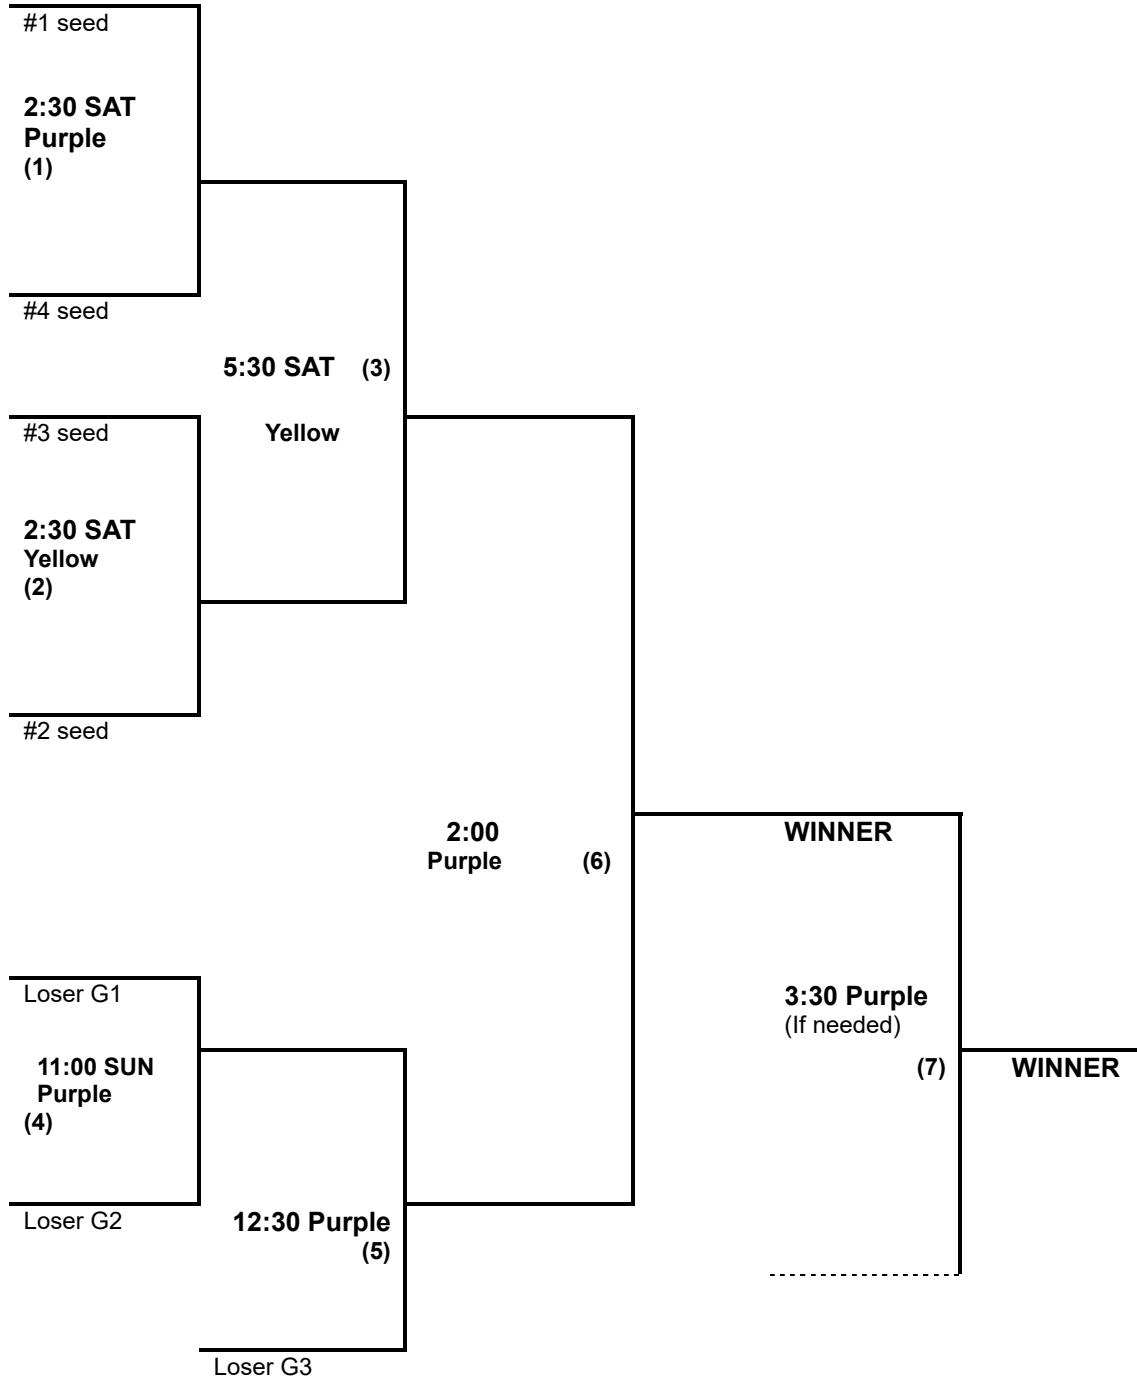

SSUSA's Missouri Open 2026

Columbia, Missouri May 30-31, 2026

Men's 50+/55+ Gold • 4 Teams

Win	Loss			Runs allowed
		1	Merge (50 M)	
		2	ABCs (50 AAA)	
		3	KC Kids (50 AAA)	
		4	50 Degrees (55 M+)	

Time	#	Runs	Team name	Field	#	Runs	Team name
8:30	1		Merge	Purple Red Red6 Purple	4		50 Degrees
8:30	2		ABCs		3		KC Kids
10:00	3		KC Kids		1		*Merge
11:30	4		*50 Degrees		2		ABCs

**Seeding for four-team double-elimination bracket commencing Sunday.
See bracket for details.**

*Teams 1 and 4 are home and give equalizer (5 runs OR 11 defenders) to teams 2 and 3.
Format: Two-game pool play to seed double elimination bracket.
Home runs: 3 if AAA team is involved; 6 when Major plays Major Plus. Excess are outs.
Pitch count: Batters start with 1-1 count (with courtesy foul).
Run rules: Five runs per inning except open inning and extra innings.
Mercy rules: Twenty runs after four innings; fifteen runs after five innings.
Time limits: Seeding = 65 minutes + open inning; Bracket = 70 minutes + open inning.
Tie-breakers: least runs allowed, run differential, coin toss
Championship note: Unbeaten team in bracket has choice of home or visitor in first championship game unless there is an equalizer involved. Coin flip for any "if needed" championship games.

SSUSA's Missouri Open 2026

Columbia, Missouri May 28-29, 2026

Men's 50+/55+ Gold • 4 Teams

First three bracket games play Saturday