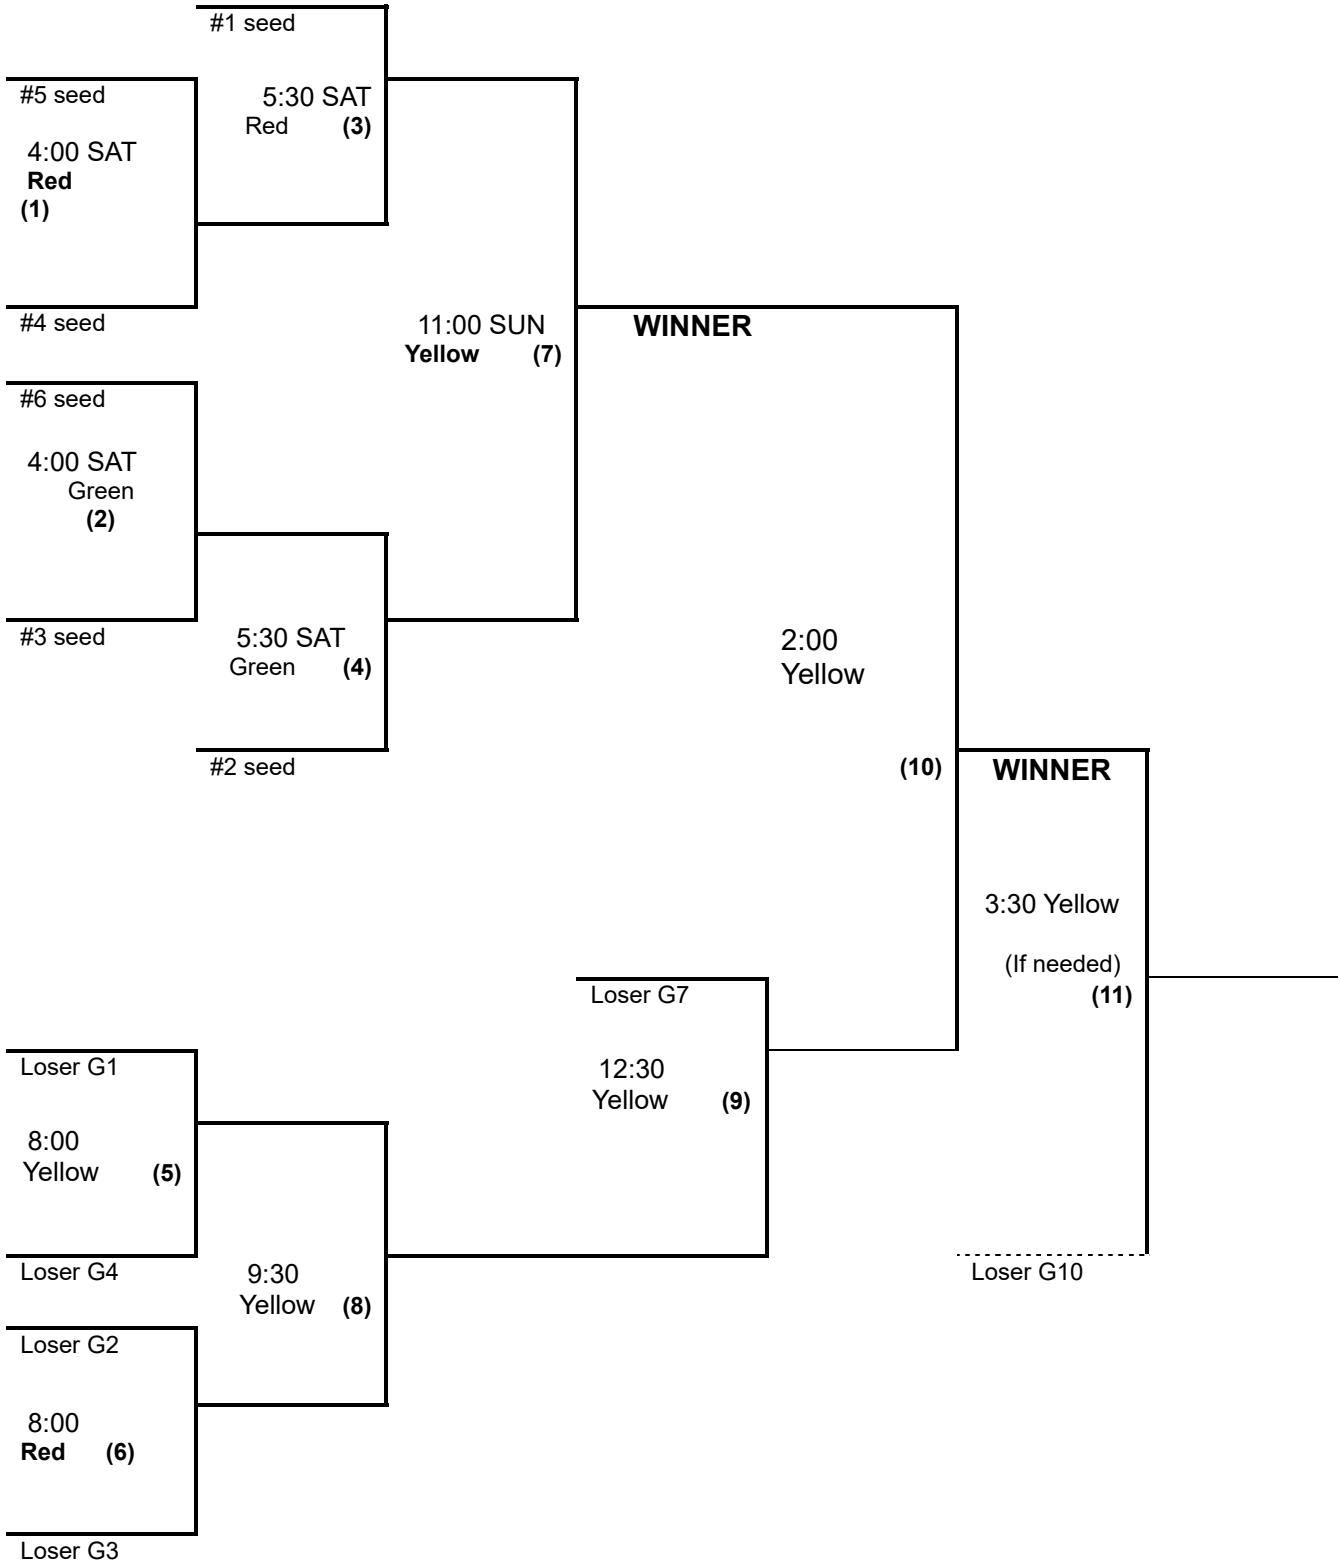

SSUSA's Missouri Open 2026

Columbia, Missouri May 30-31, 2026

Men's 55+ and 60+ Major Divisions • 6 and 3 Teams

Win	Loss	55+ Major	
		1	STL Bombers
		2	KC Vintage
		3	NOP Softball
		4	SSC/Persuaders
		5	Dudley Lightning/Mastery
		6	Iowa Demons

Win	Loss	60+ Major	
		7	Team Illinois 60s
		8	KC Monarchs 60
		9	Sea Glass

Time	#	Run s	Team name	Field	#	Runs	Team name
8:30	1		STL Bombers	Orange	2		KC Vintage
8:30	3		NOP	Blue	6		Iowa Demons
10:00	8		KC Monarchs 60	Green	4		*SSC/Persuaders
10:00	2		*KC Vintage	Orange	7		Team Illinois 60s
11:30	9		Sea Glass	Green	1		*STL Bombers
11:30	4		SSC/Persuaders	Yellow	5		Dudley/Mastery
11:30	7		Team Illinois 60s	Orange	3		*NOP Softball
11:30	6		*Iowa Demons	Blue	8		KC Monarchs 60
1:00	5		*Dudley/Mastery	Green	9		Sea Glass

Seeding for double elimination brackets commencing Saturday for 55+ Major and Sunday for 60+ Major. See brackets for details.

Format: Two-game pool play to seed double elimination 55+ and 60+ brackets.

*Teams 1-6 give equalizer (5 runs or 11 defenders) and are home vs. Teams 7-9.

Home runs: 6. Excess are outs.

Pitch count: Batters start with 1-1 count (with courtesy foul).

Run rules: Five runs per inning except open inning and extra innings.

Mercy rules: Twenty runs after four innings; fifteen runs after five innings.

Time limits: Seeding = 65 minutes + open inning; Bracket = 70 minutes + open inning.

Tie-breakers: Least runs allowed, run differential, coin toss

Championship note: Unbeaten team in bracket has choice of home or visitor in first championship game. Coin flip for any "if needed" championship games.

SSUSA's Missouri Open 2026

Columbia, Missouri May 28-29, 2026

Men's 55+ Major • 6 Teams