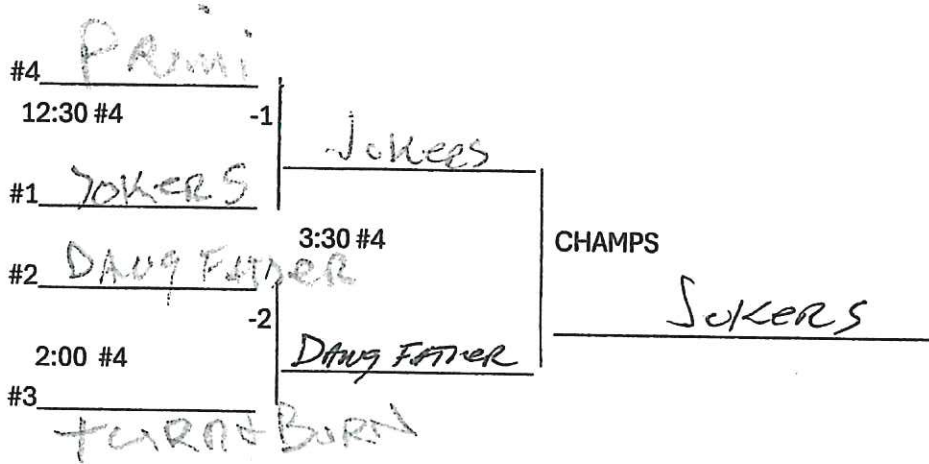

50 MAJOR/55M/60M PLAYOFFS

CONSOLATION L1 PRIMI
3:30 #5
L2 TURN & BURN
DID NOT PLAY THIS GAME

	MAJOR TEAMS		50-55-60		TOTAL
	W	L	PLUS	MINUS	
PRIMI-50M	1	11	21 14	28 21	
DAWG FATHER-50M	11	1	21 21-14	14-16	
JOKERS-55M	11	1	24-16	23-16	
TURN AND BURN 60M	1	11	23 28 13	24 21 21