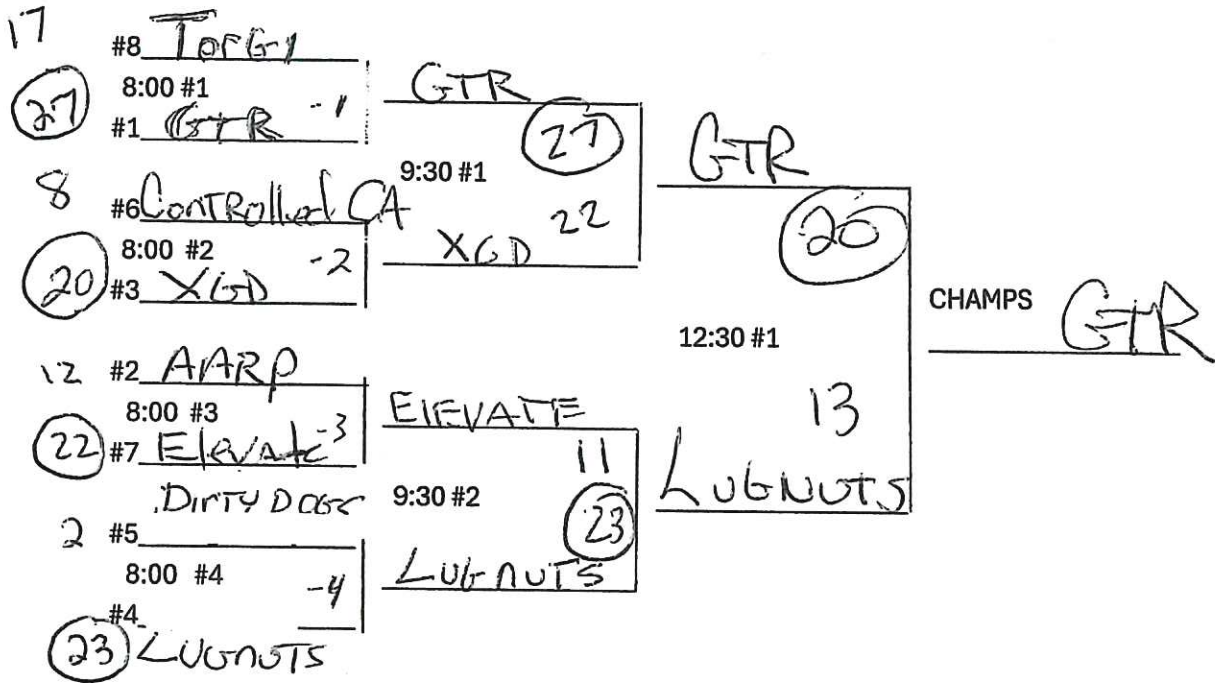

SOUTHRIDGE WOMEN'S 40 PLAYOFF'S

- CONSOLATION L1 Stay Alive 12:30 #2 (12)
- CONSOLATION L2 EBS 9
- CONSOLATION L3 Flight Risk 11
- CONSOLATION L4 LKP (23)

WOMEN'S 40 TEAMS

	W	L	PLUS	MINUS	TOTAL
FLIGHT RISK		111		15-21-11	47
VINTAGE BADDIES	111			5-13-9	27
ROYAL-T M+	11	1		11-12-19	31
LADY KINGPINS	111			10-8-11	29
STAYIN ALIVE		111		14-21-24	59
EARLY BIRD	1	11		13-16-22	
SPECIAL					

SOUTHRIDGE 40M/40M+ PLAYOFF -- SUNDAY

(23)	#1 LAWRENCE		
	11:00 #4	-1	Lawrence
14	#4 PNW		
		2:00 #1	(24)
(24)	#2 SMASHTOWN		14
	11:00 #1	-2	Lawrence
20	#3 VORTEX		SmashTown

consolation

	11 PNW		
	12:30 #3		
	12 VORTEX		(26)

40 major playoff

	W	L	PLUS	MINUS	TOTAL
LAWRENCE	11		1	18 7 23	48
SMASHTOWN M+	11		1	14 20 23	57
VORTEX		11		15 7 14	
PNW SYNDICATE		11		21 32 31	

40AAA/40AA SOUTHRIDGE PLAYOFF'S

- CONSOLATION GAMES
- 25 L1 TorGy
 - 14 L2 Controlled CA
 - 15 L3 AARP
 - 16 L4 Dirty Dogs