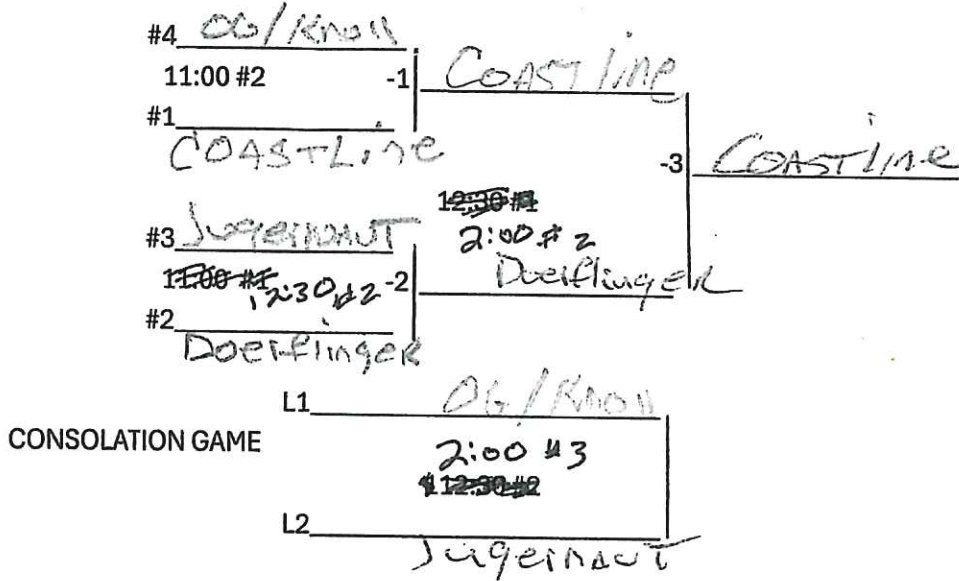

50AA/55AAA PLAYOFF'S

50 AA/55AAA TEAMS

	W	L	PLUS	MINUS	TOTAL
JUGERNAUT	1	11	15-23	9-23	
OG KNOLL'S		111	9-12	15-25	
DOERFLINGER	11	1	19-23	20-23	
COASTLINE-55	111		20-25	19-12	
			21	17