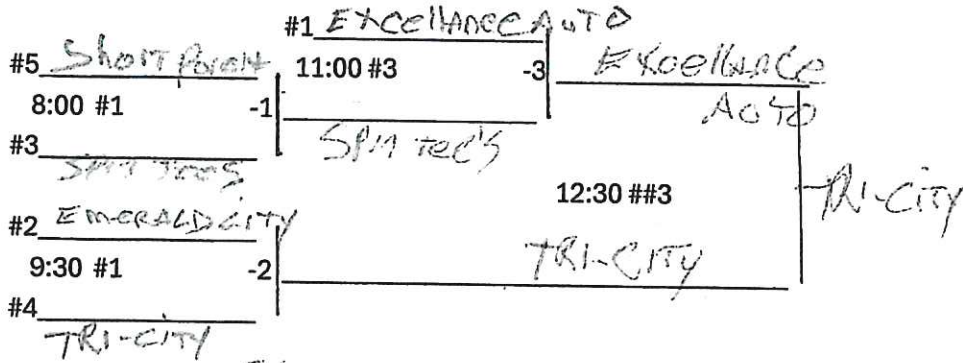

55AA/60AA/60AAA PLAYOFFS

CONSOLATION
GAMES