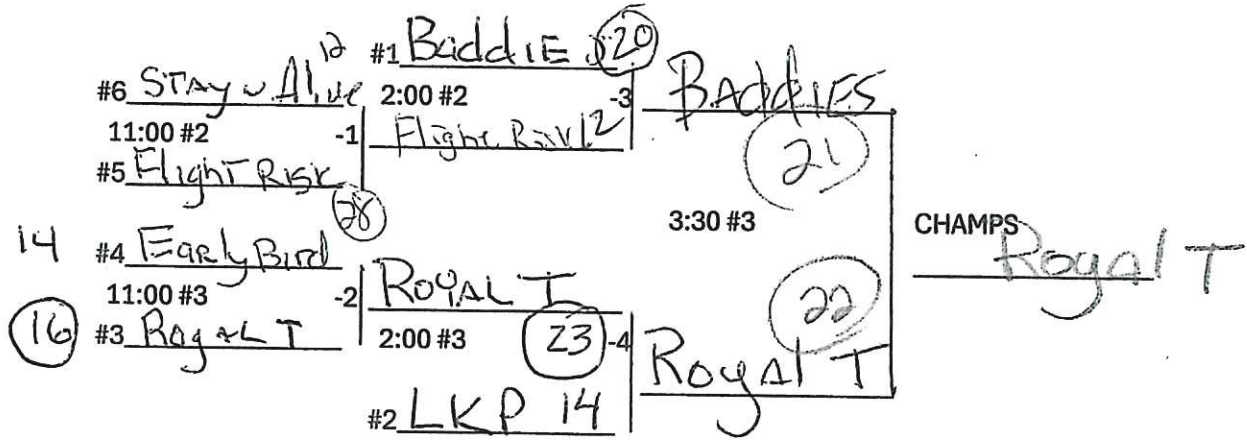

SOUTHRIDGE WOMEN'S 40 PLAYOFF'S

- CONSOLATION L1 Stay Alive 12:30 #2 (12)
- CONSOLATION L2 EBS 9
- CONSOLATION L3 Flight Risk 11
- CONSOLATION L4 LKP (23)

WOMEN'S 40 TEAMS

	W	L	PLUS	MINUS	TOTAL
FLIGHT RISK		111		15-21-11	47
VINTAGE BADDIES	111			5-13-9	27
ROYAL-T M+	11	1		11-12-19	31
LADY KINGPINS	111			10-8-11	29
STAYIN ALIVE		111		14-21-24	59
EARLY BIRD	1	11		13-16-22	
SPECIAL					

SOUTHRIDGE 40M/40M+ PLAYOFF -- SUNDAY

(23)	#1 LAWRENCE		
	11:00 #4	-1	Lawrence
14	#4 PNW		
		2:00 #1	(24)
(24)	#2 SMASHTOWN		14
	11:00 #1	-2	Lawrence
20	#3 VORTEX		SmashTown

consolation

	11 PNW		
	12:30 #3		
	12 VORTEX		(26)