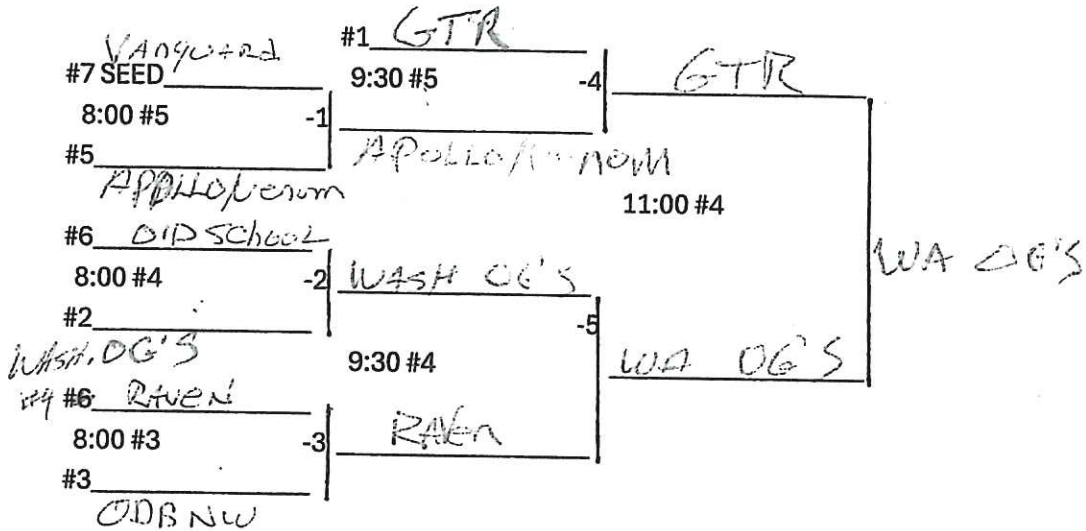

PASCO 50AAA PLAYOFF'S

CONSOLATION
GAMES