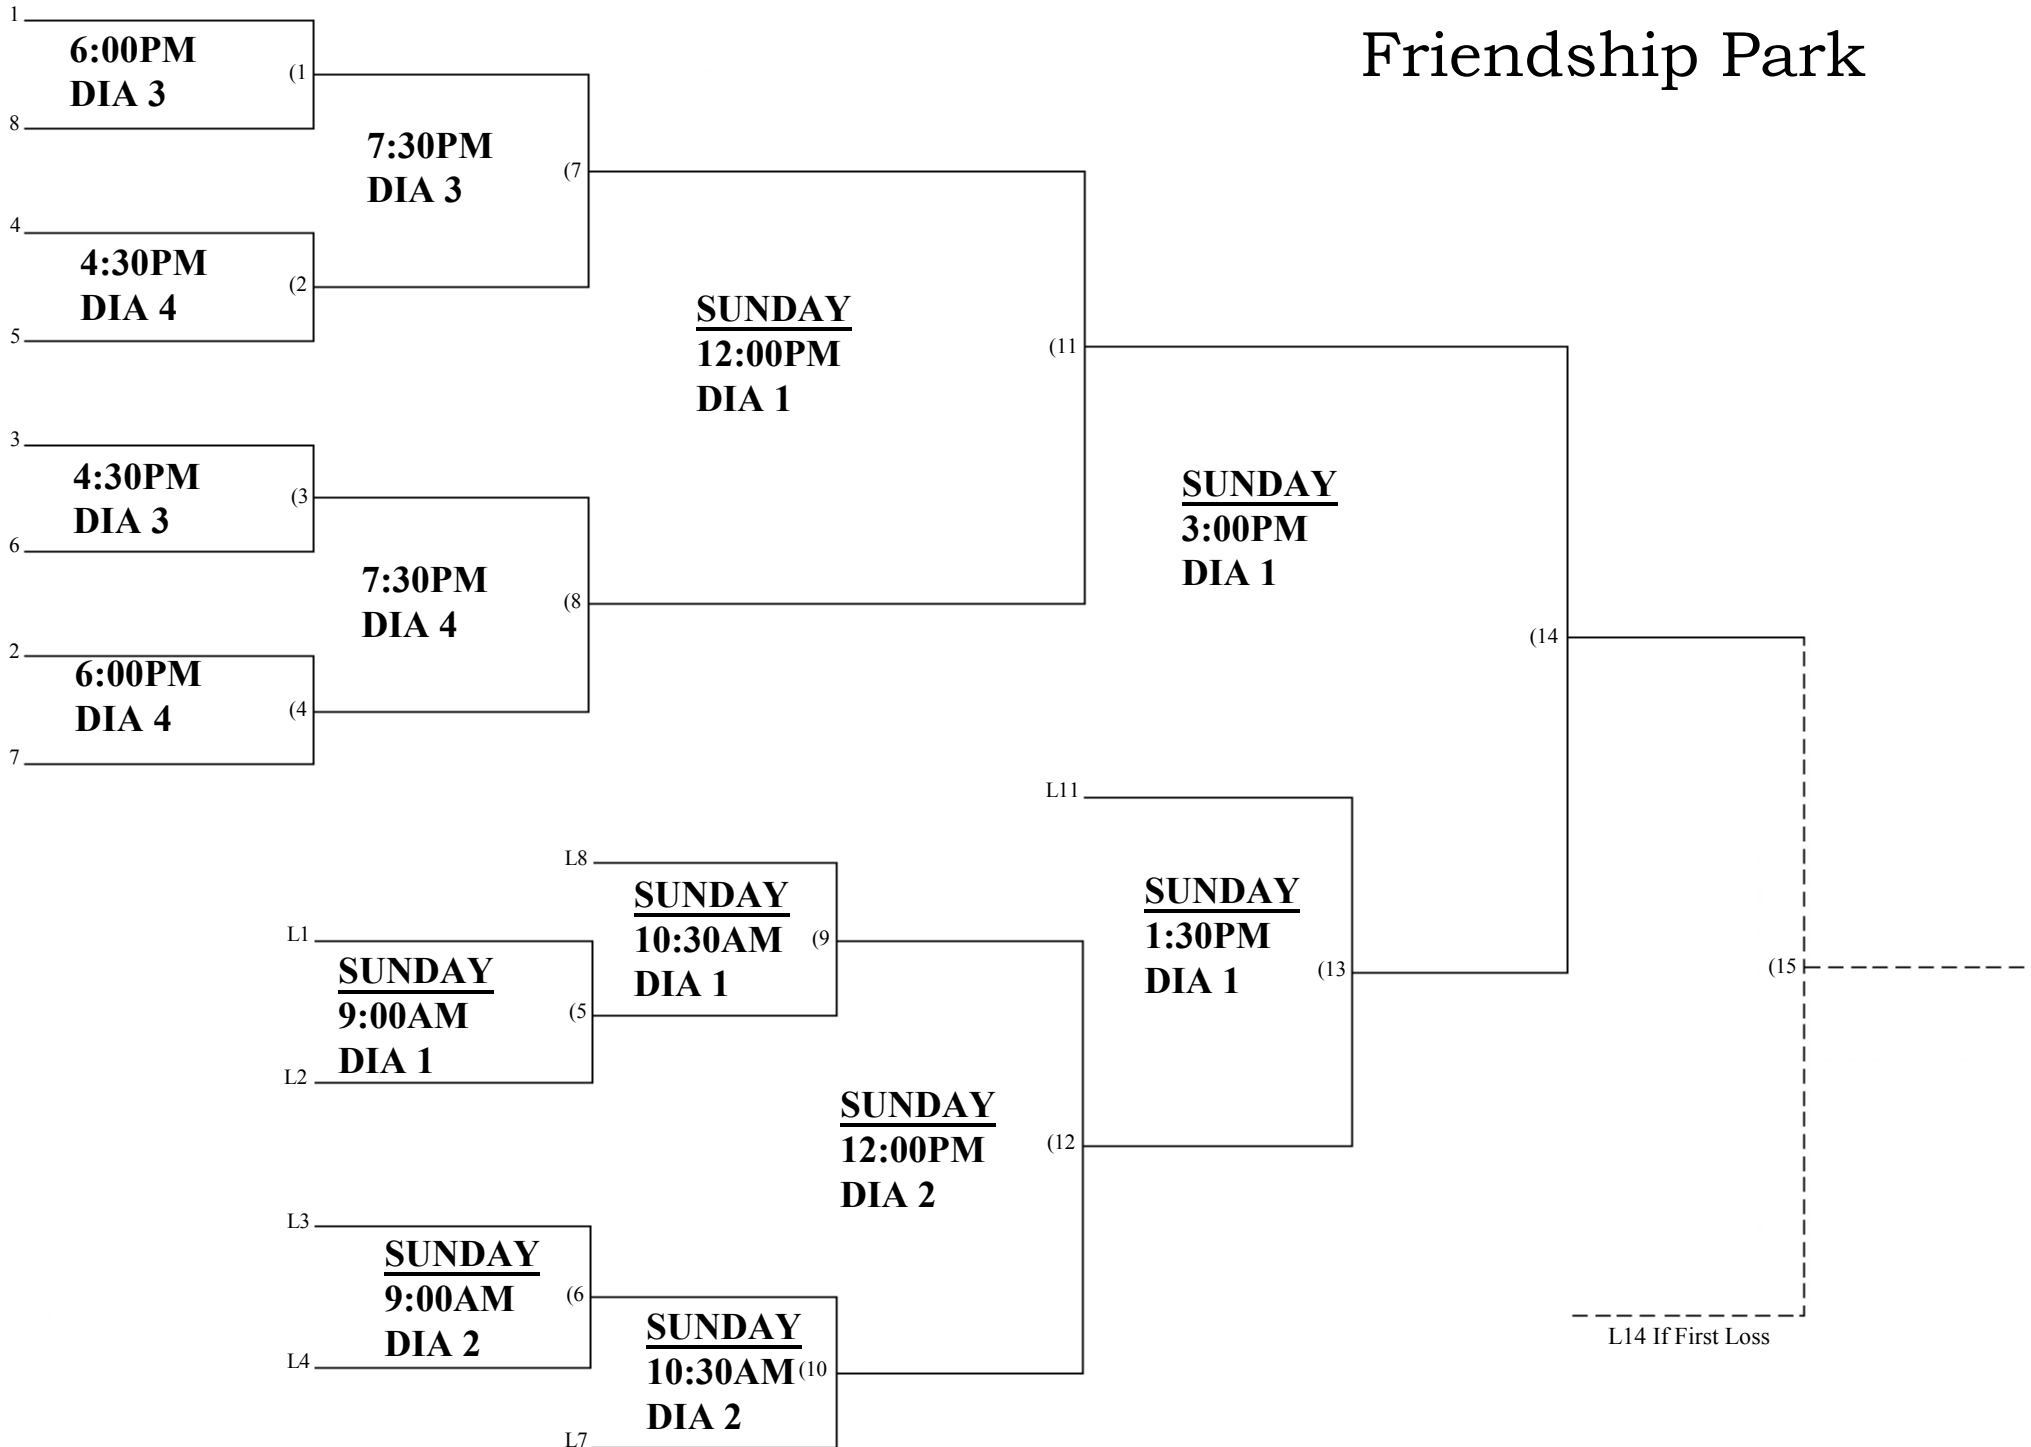

SEYMOUR LAKE TOWNSHIP PARK
2795 SEYMOUR LAKE RD
OXFORD, MI 48371
[Seymour Lake Township Park - Oxford Parks and Rec](http://SeymourLakeTownshipPark-OxfordParksandRec)

* 60 min Pool Play
* 70 min Bracket Play

40-50AAA

(blue)

Friendship Park

40-50AAA

(red)

FRIENDSHIP PARK

55-60a

Friendship Park

55-60b

Seymour Lake Park

65-75AAA

Seymour Lake Park

WOMEN

Seymour Lake Park