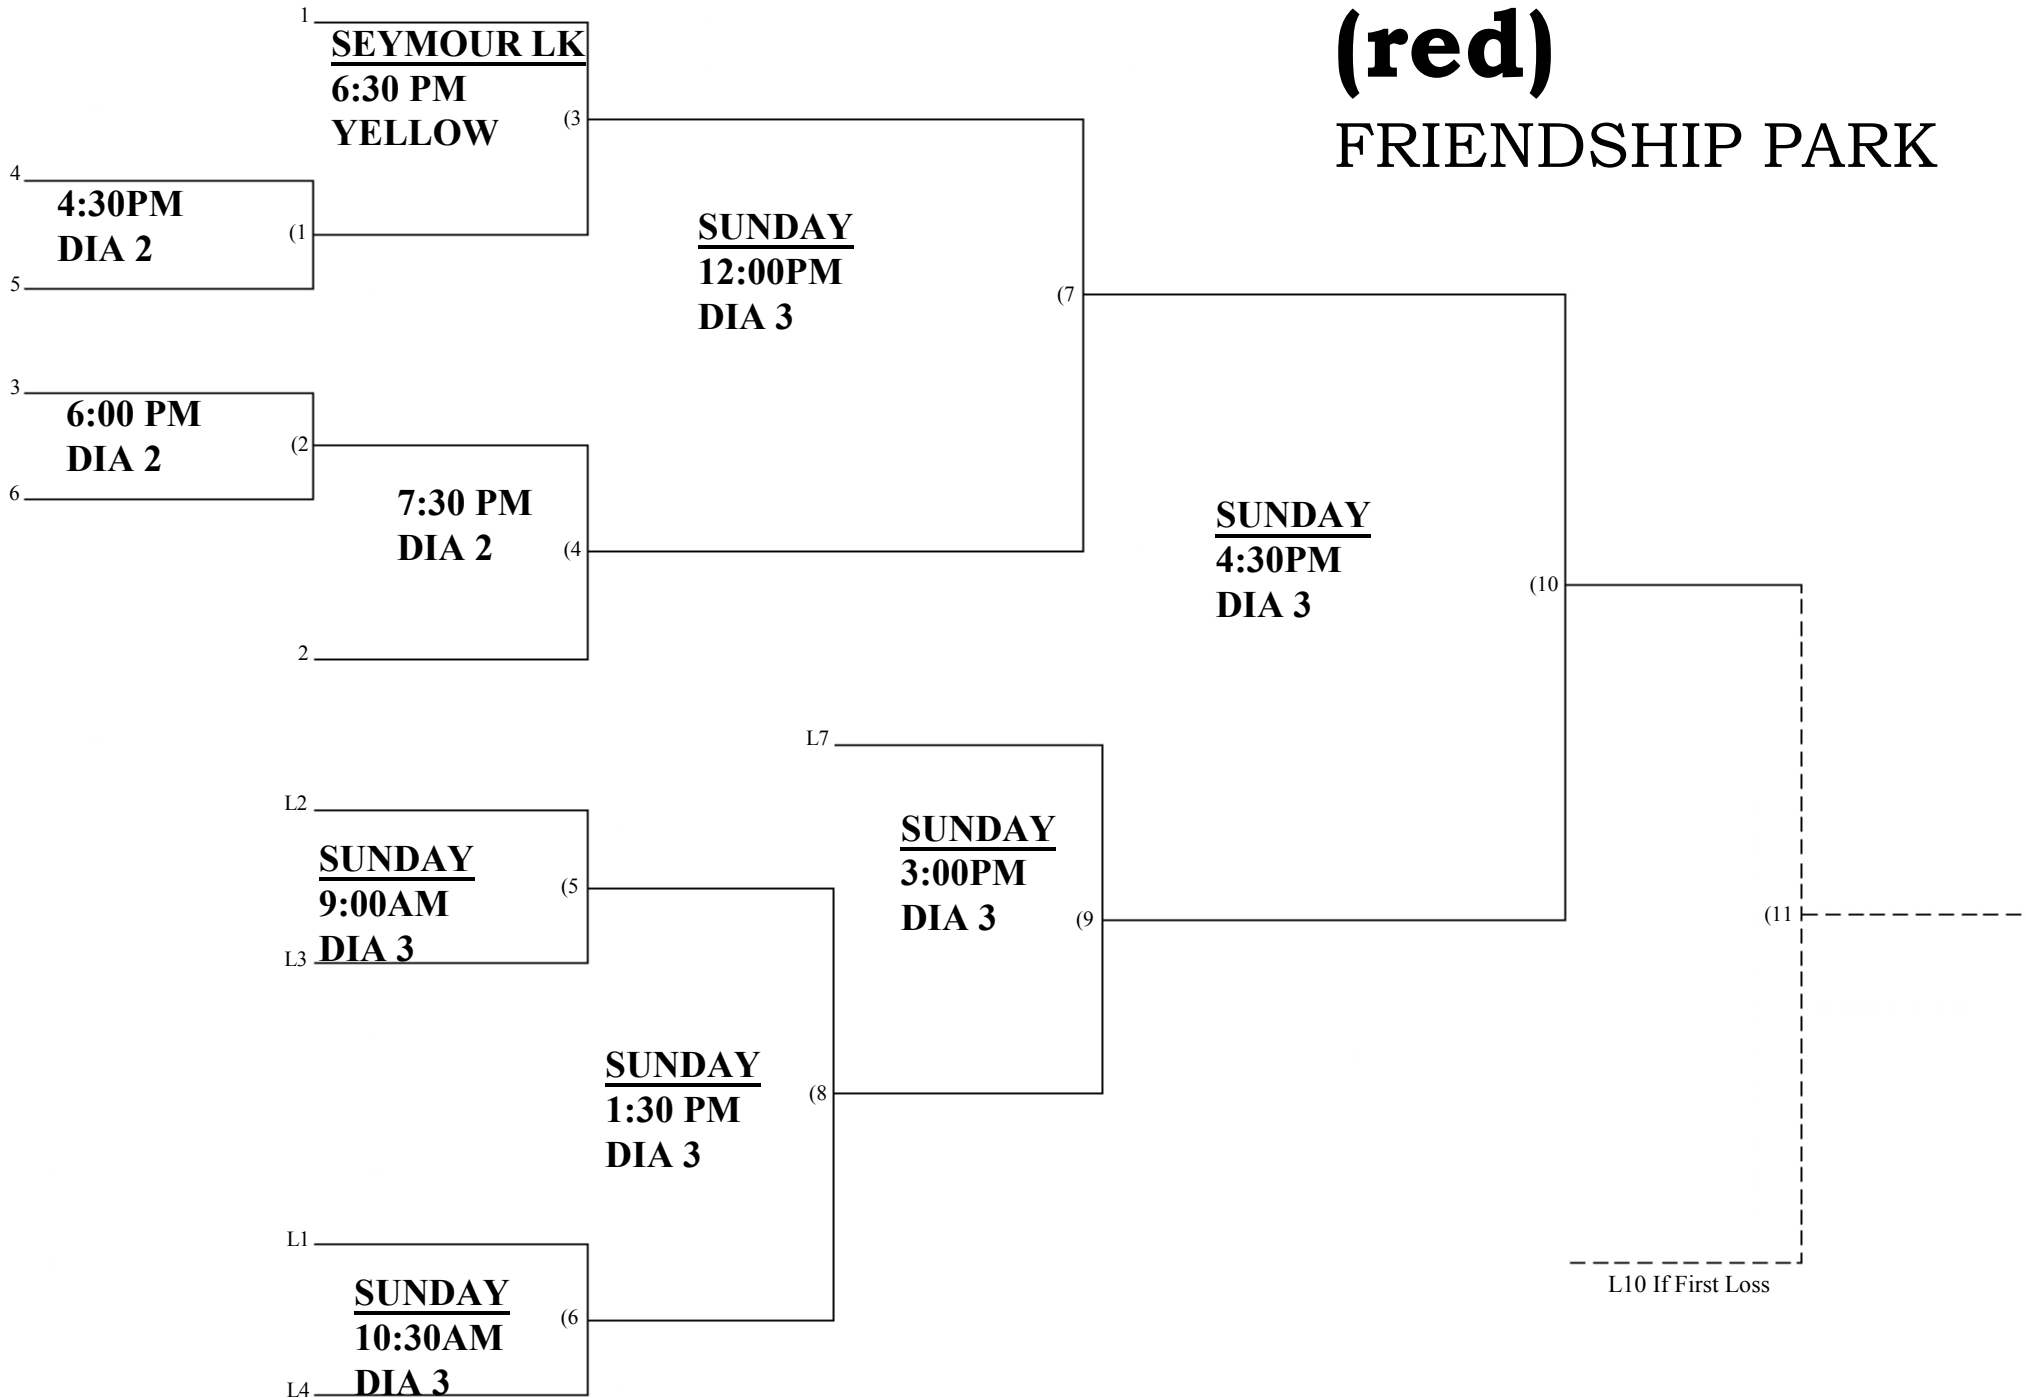

40-50AAA

(blue)

Friendship Park

40-50AAA

(red)

FRIENDSHIP PARK

55-60a

Friendship Park

55-60b

Seymour Lake Park

65-75AAA

Seymour Lake Park

WOMEN

Seymour Lake Park