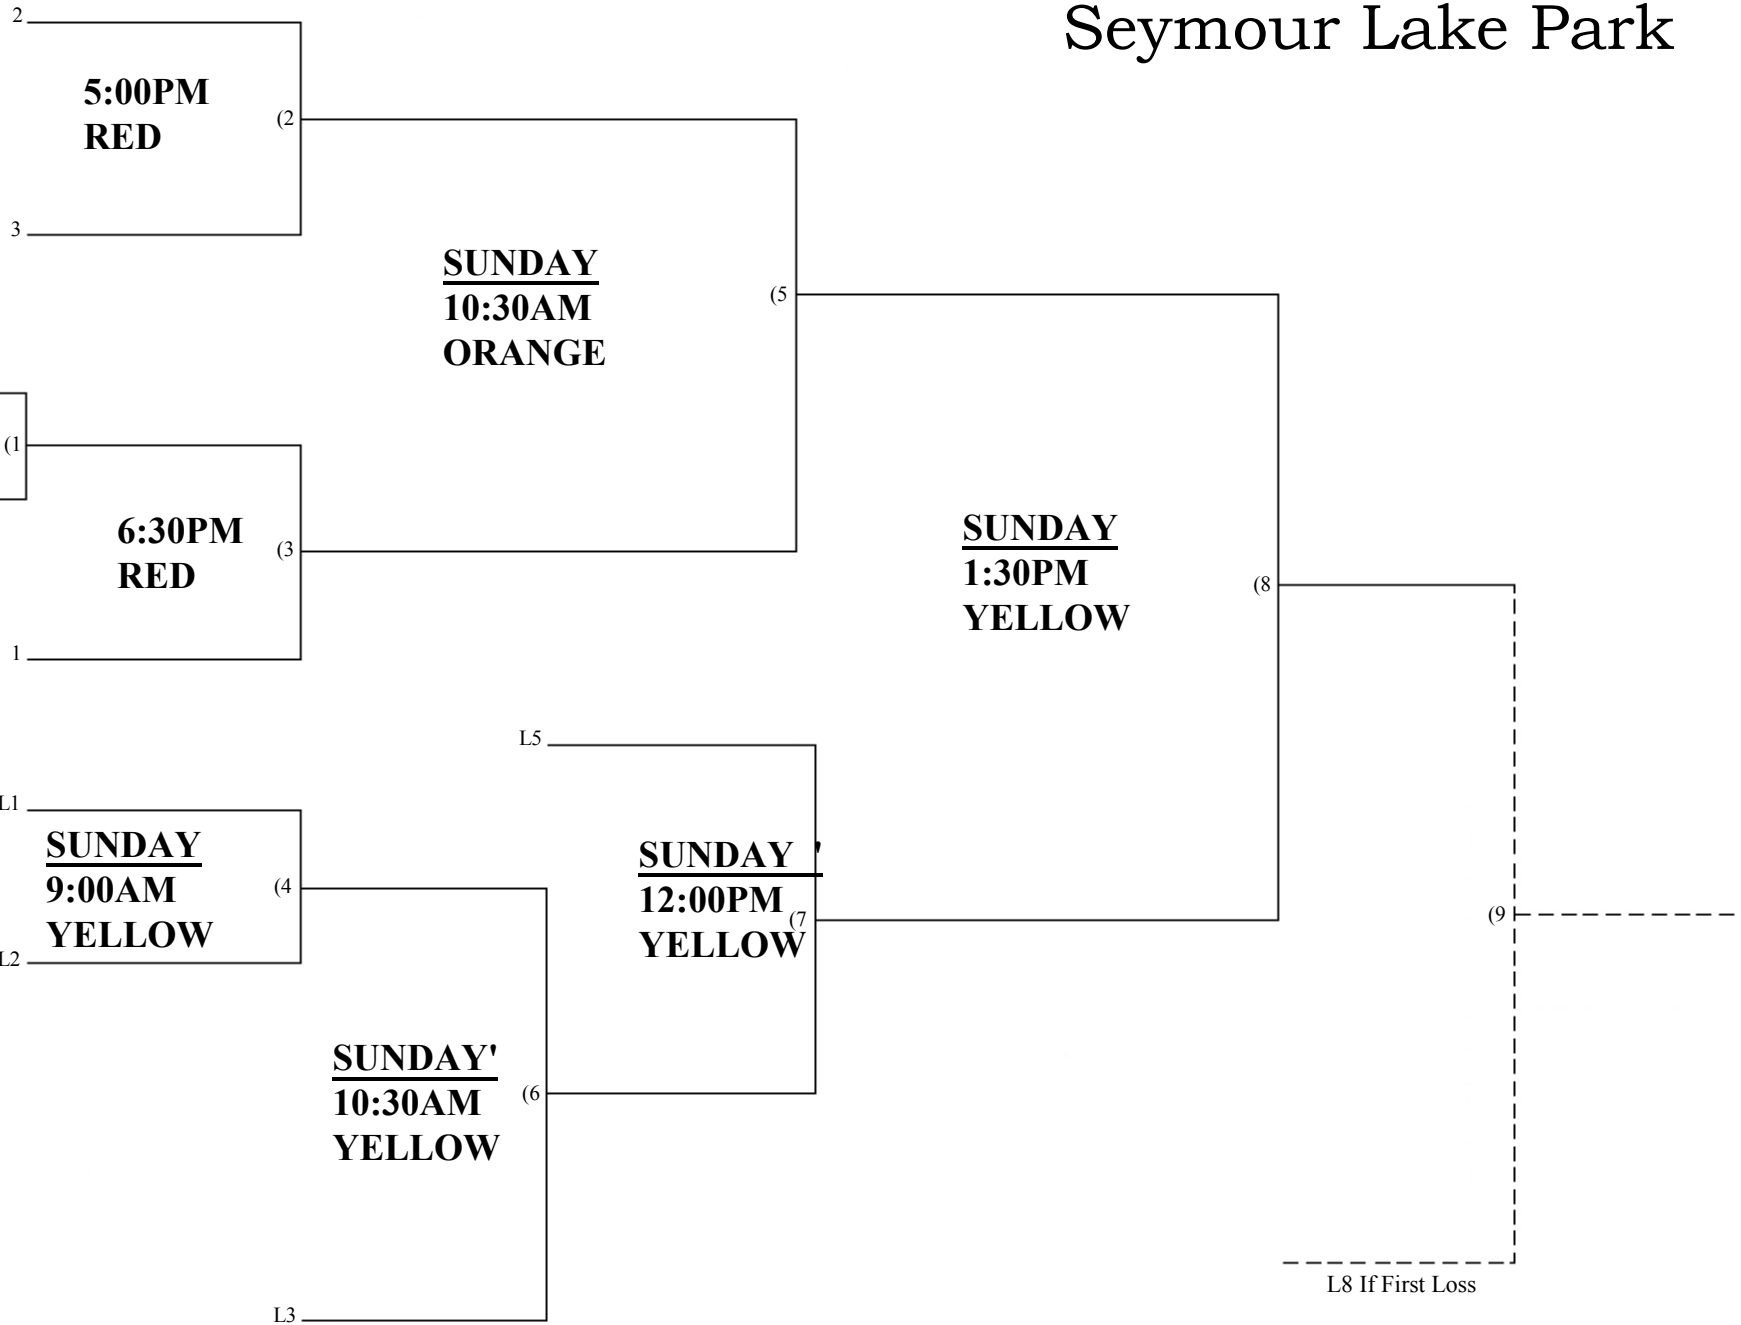

40-50AAA

(blue)

Friendship Park

40-50AAA

(red)

FRIENDSHIP PARK

55-60a

Friendship Park

55-60b

Seymour Lake Park

65-75AAA

Seymour Lake Park

WOMEN

Seymour Lake Park