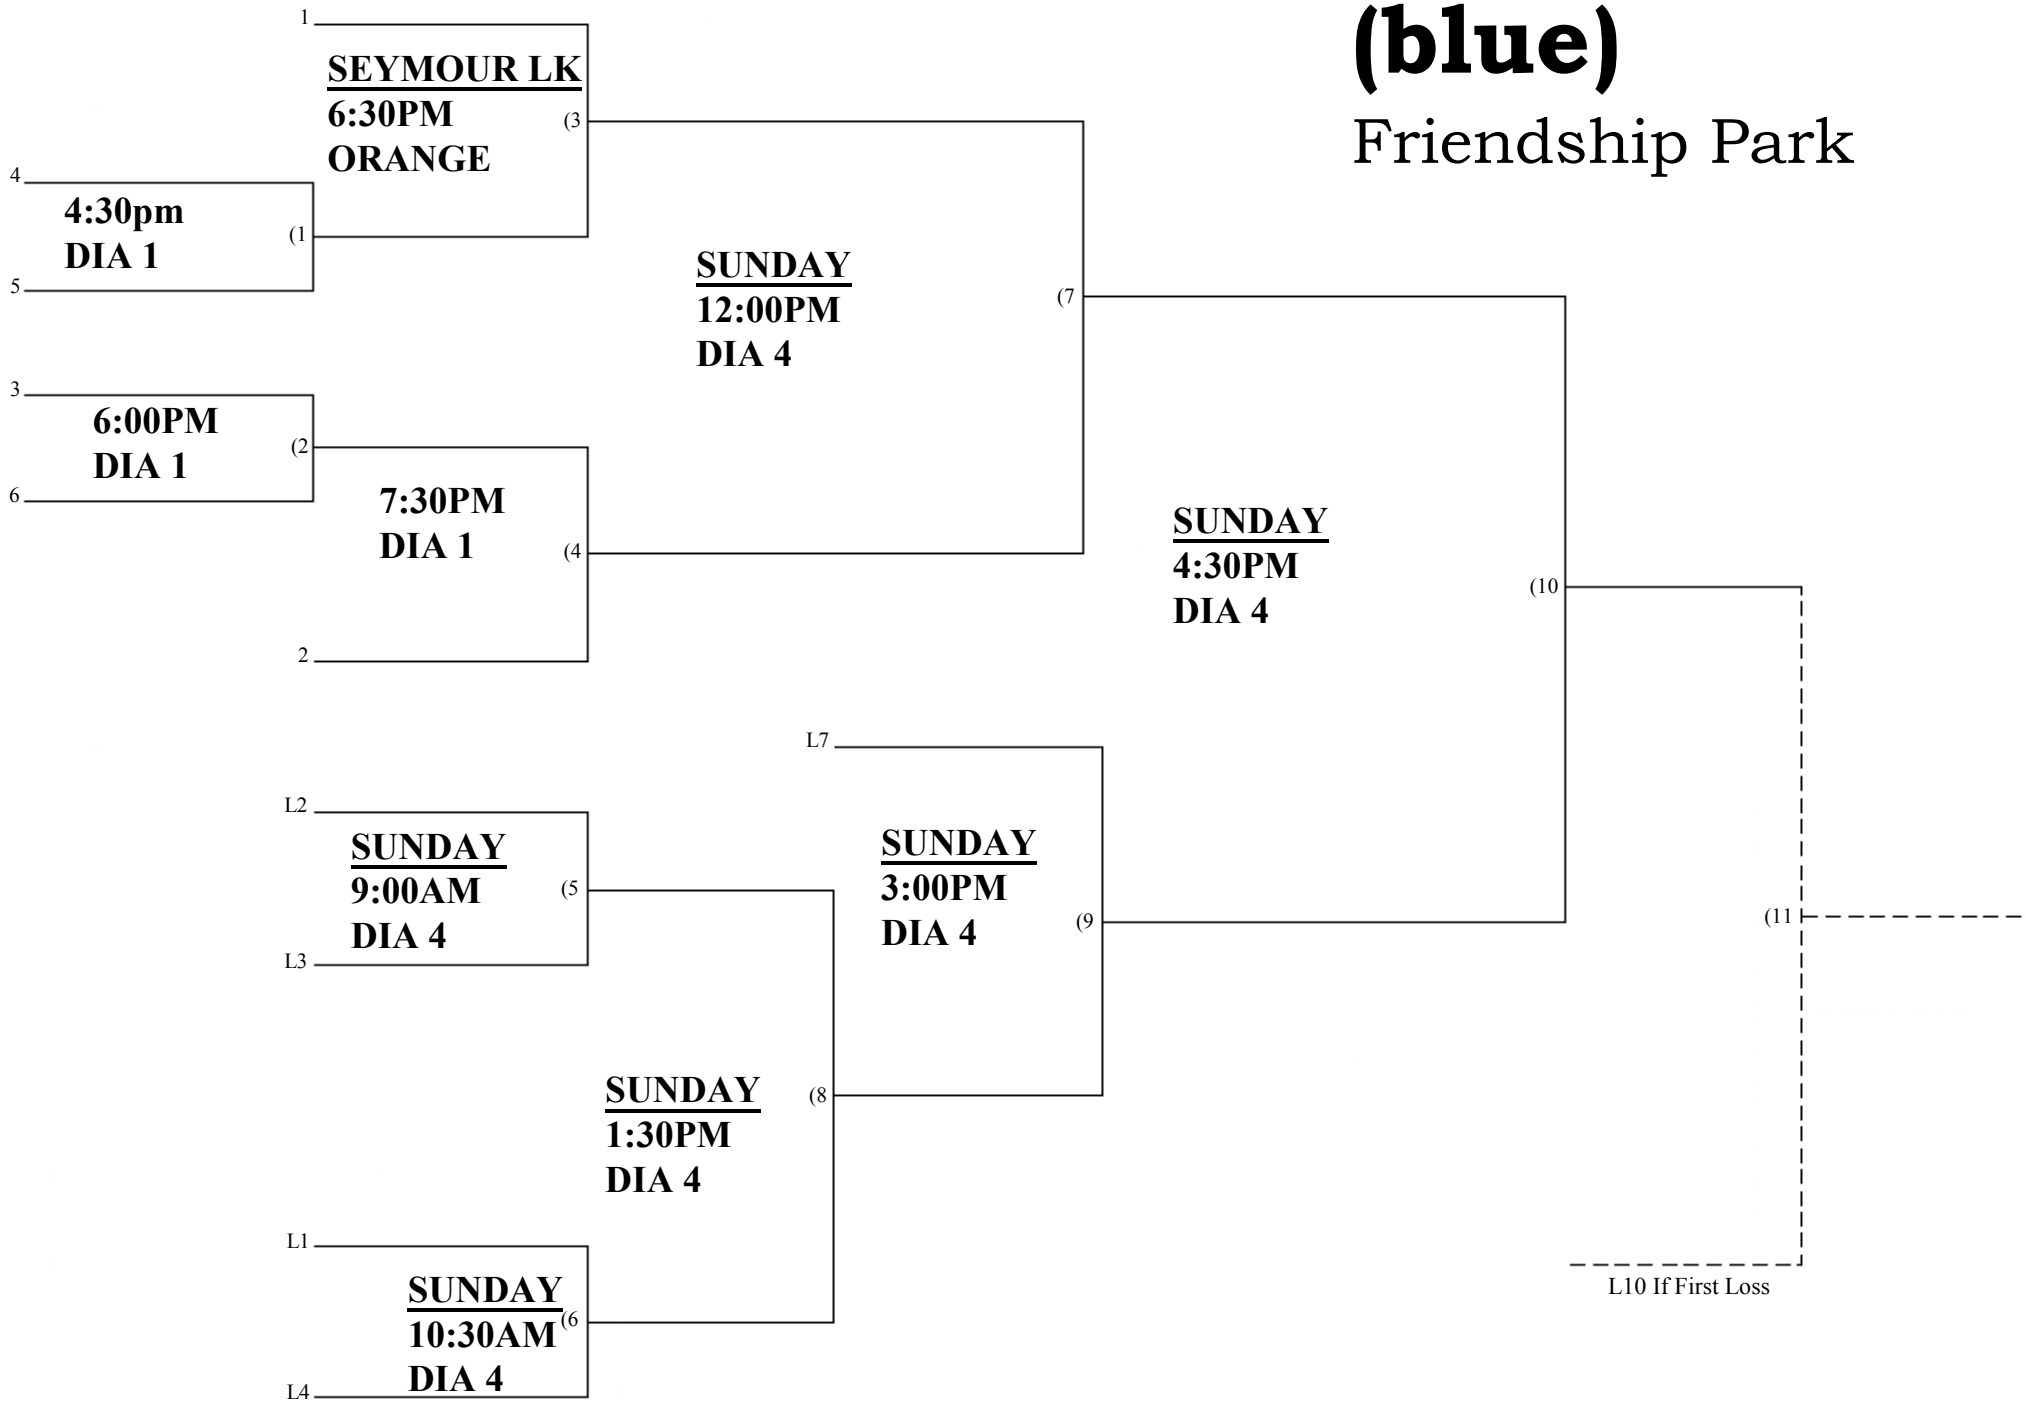

2026 SWINGS FOR RINGS

SATURDAY, JULY 11, 2026

FRIENDSHIP PARK								
TIME/FLD	1		2		3		4	
9:00 AM	13	19	2	8	5	11	4	9
10:30 AM	17	20	6	12	1	7	15	16
12:00 PM	13	18	4	10	3	9	16	19
1:30 PM	14	18	5	8	3	10	6	7
3:00 PM	14	20	1	12	2	11	15	17
4:30 PM	40-50 blu (1)		40-50 red (1)		55-60a (2)		55-60a (3)	
6:00 PM	40-50 blu (2)		40-50 red (2)		55-60a (1)		55-60a (4)	
7:30 PM	40-50 blu (4)		40-50 red (4)		55-60a (7)		55-60a (8)	

SEYMOUR LAKE TOWNSHIP PARK								
TIME/FLD	RED		YELLOW		ORANGE		BLUE	
9:00 AM	25	27	29	30	32	33	22	24
10:30 AM	21	25	31	32	33	34	26	28
12:00 PM	22	23	30	31	29	34	21	24
1:30 PM	23	26					27	28
3:00 PM			WOMEN (1)		WOMEN (2)			
3:30 PM	55-60b (1)						65-75 (1)	
4:30 PM			WOMEN (3)		WOMEN (4)			
5:00 PM	55-60b (2)						65-75 (2)	
6:30 PM	55-60b (3)		40-50 red (3)		40-50 blu (3)			

40-50 AAA (blue)	
1	DNW/OS/NL
2	50 & Furious
3	City Wide 50's
4	Michigan Crush City
5	Motor City 313/Grizzy
6	Team OG 50's

40-50 AAA (red)	
7	AMG Chimera
8	Dayton Legends/JSAG
9	Drouillard
10	Game 50
	Larry's Tire/Cabella
11	White Tiles
12	Stick Talk

55-60a	
13	55 & Furious
14	Avalance
15	City Wide 55's
16	Detroit Pride
17	Isle Edge Trucking
18	PRS
19	Synergy
20	Team OG 55's

55-60b	
21	Gray Ghost
22	M.C.T.S.
23	Isle Edge Trucking
24	Team OG 60's
25	KB/OG

65-75 AAA	
26	Great Lakes Tornadoes
27	Great Lakes Sluggers
28	Minutemen

WOMEN	
29	Enforcers
30	Jolico
31	Legacy
32	LMT
33	Motown Magic
34	SoGo Battitude

SUNDAY, JULY 12, 2026

FRIENDSHIP PARK				
TIME/FLD	1	2	3	4
9:00 AM	55-60a (5)		55-60a (6)	
10:30 AM	55-60a (9)		55-60a (10)	
12:00 PM	55-60a (11)		55-60a (12)	
1:30 PM	55-60a (13)		55-60a (14)	
3:00 PM	55-60a (14)		55-60a (10)	
4:30 PM			40-50 red (10)	

SEYMOUR LAKE TOWNSHIP PARK				
TIME/FLD	RED	YELLOW	ORANGE	BLUE
9:00 AM	WOMEN (5)		WOMEN (6)	
10:30 AM	WOMEN (7)		WOMEN (8)	
12:00 PM			WOMEN (9)	
1:30 PM			WOMEN (10)	

FRIENDSHIP PARK
3380 CLARKSTON RD.
LAKE ORION, MI 48360
www.orionparks.org

SEYMOUR LAKE TOWNSHIP PARK
2795 SEYMOUR LAKE RD
OXFORD, MI 48371
[Seymour Lake Township Park - Oxford Parks and Rec](http://SeymourLakeTownshipPark-OxfordParksandRec)

* 60 min Pool Play
* 70 min Bracket Play

40-50AAA

(blue)

Friendship Park