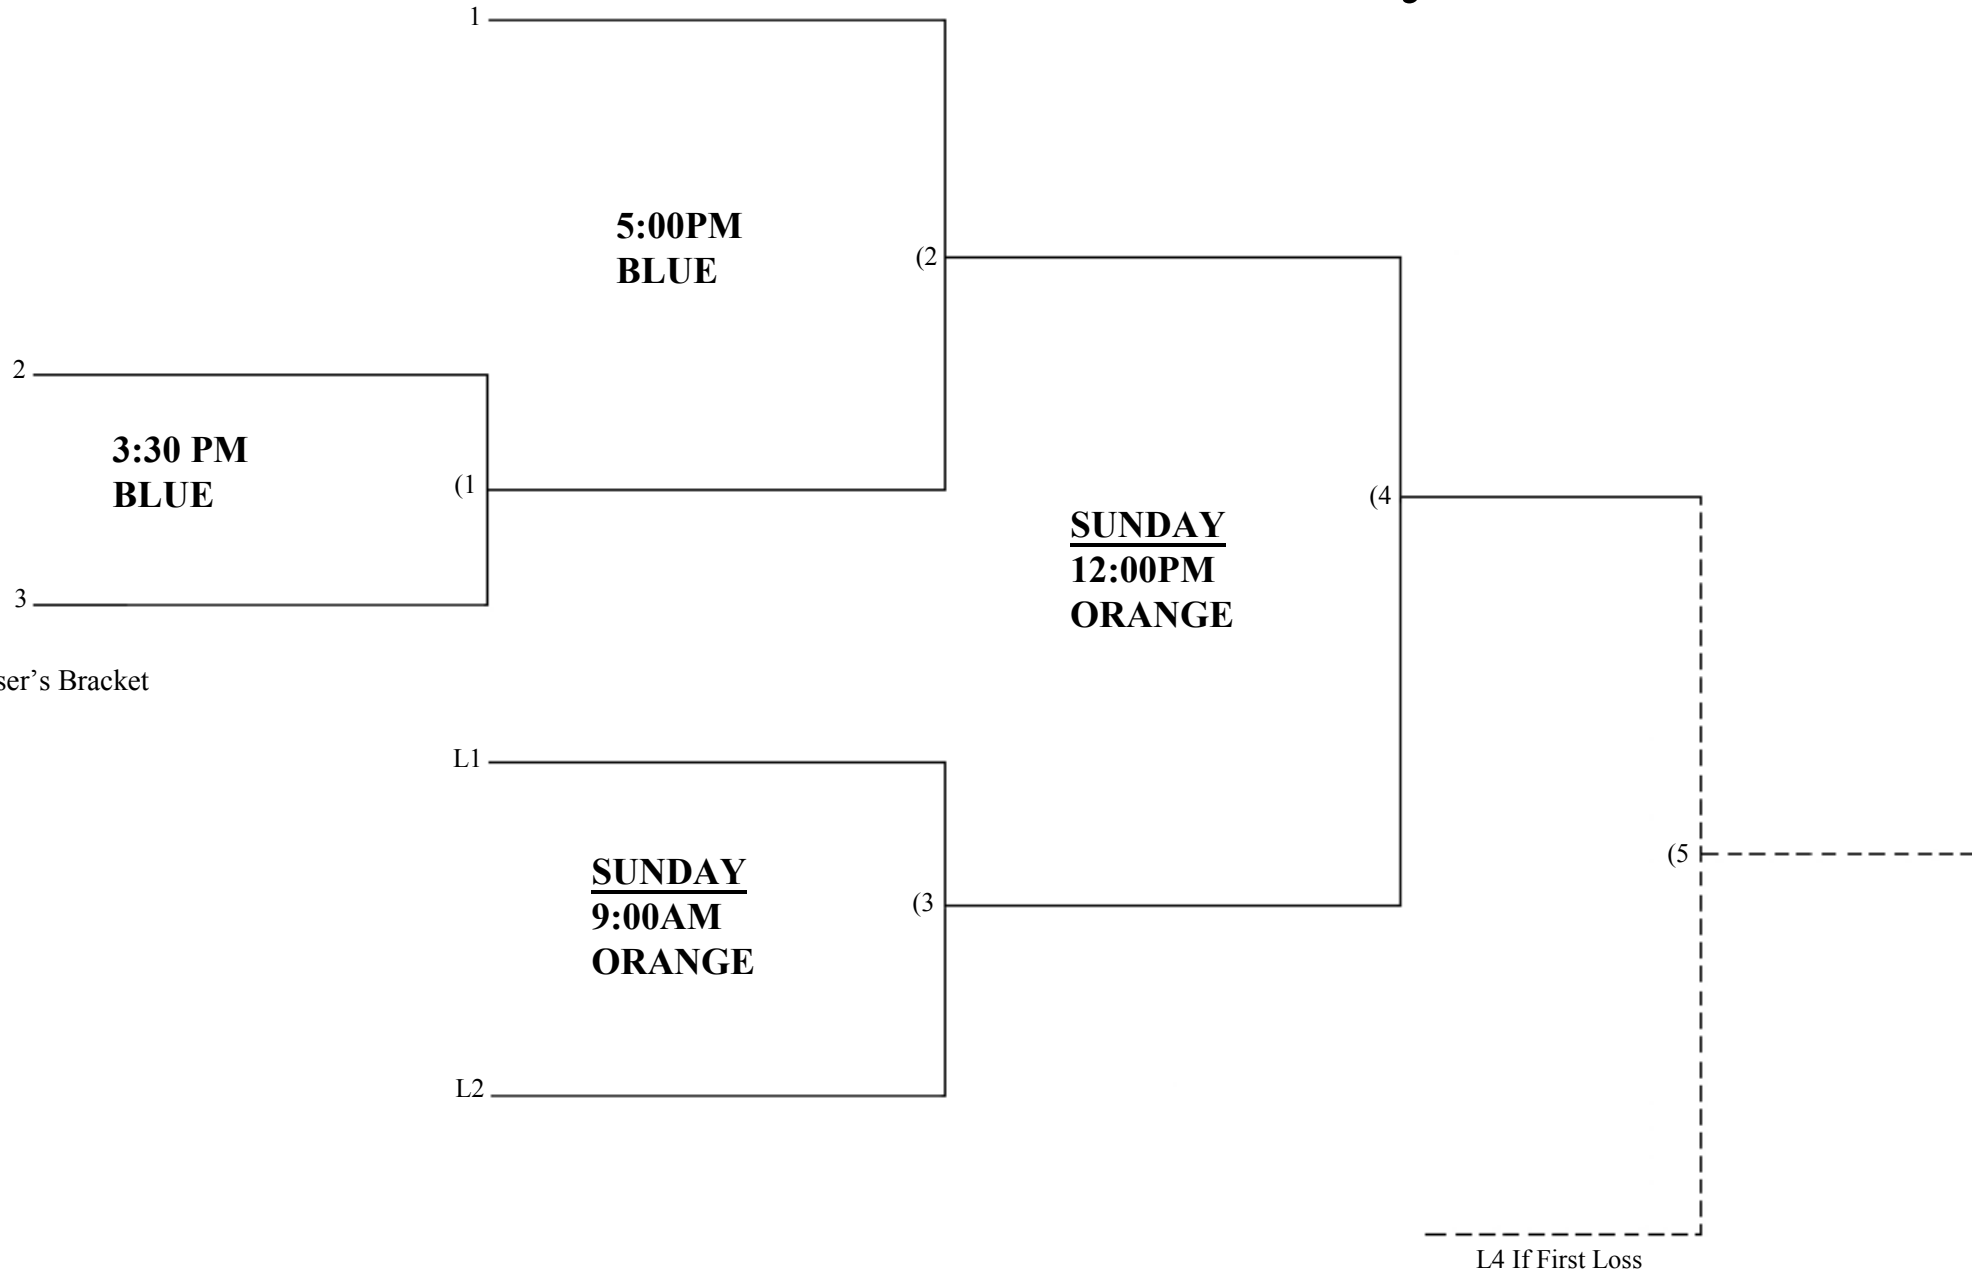

40-50AAA

(blue)

Friendship Park

40-50AAA

(red)

FRIENDSHIP PARK

55-60a

Friendship Park

55-60b

Seymour Lake Park

65-75AAA

Seymour Lake Park

WOMEN

Seymour Lake Park