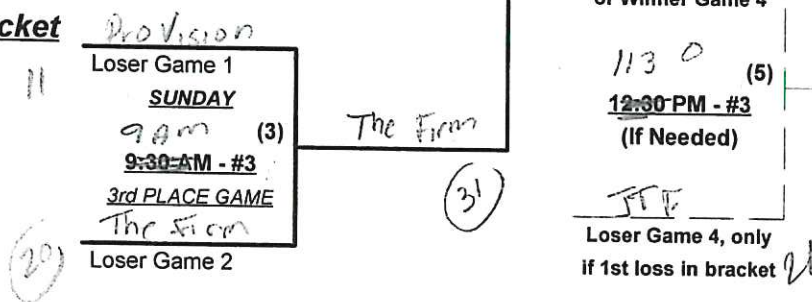

SSUSA's Texas State Championships 2026

Dallas, Texas May 1 - 3, 2026

Rev. 04/29/2026

Men's 50/55+ Platinum Division • 3 Teams

Championship Bracket

Elimination Bracket

SSUSA's Texas State Championships 2026

Dallas, Texas