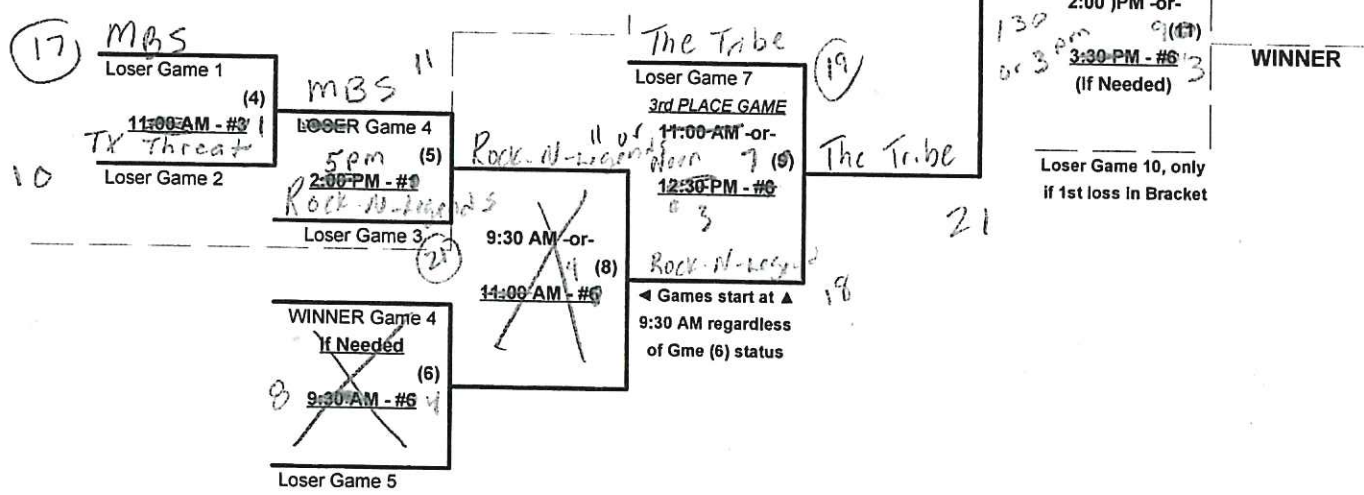

Men's 60+ Major Division • 5 Teams

Championship Bracket

- 1 Demolition
- 2 The Tribe
- 3 Rock-N-Legends

Elimination Bracket

WINNER

Loser Game 10, only if 1st loss in Bracket

SSUSA's Texas State Championships 2026