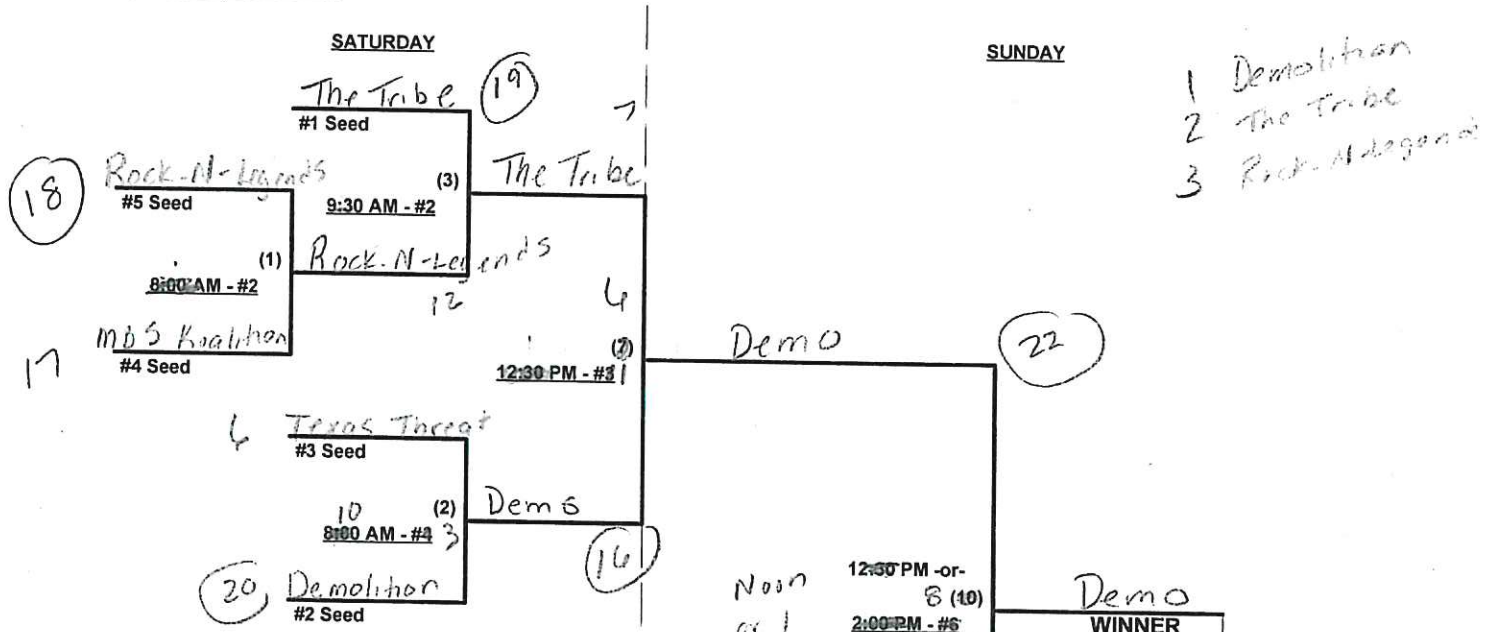

Men's 60+ Major Division • 5 Teams

Championship Bracket

- 1 Demolition
- 2 The Tribe
- 3 Rock-N-Legends

Elimination Bracket

WINNER

Loser Game 10, only if 1st loss in Bracket

SSUSA's Texas State Championships 2026