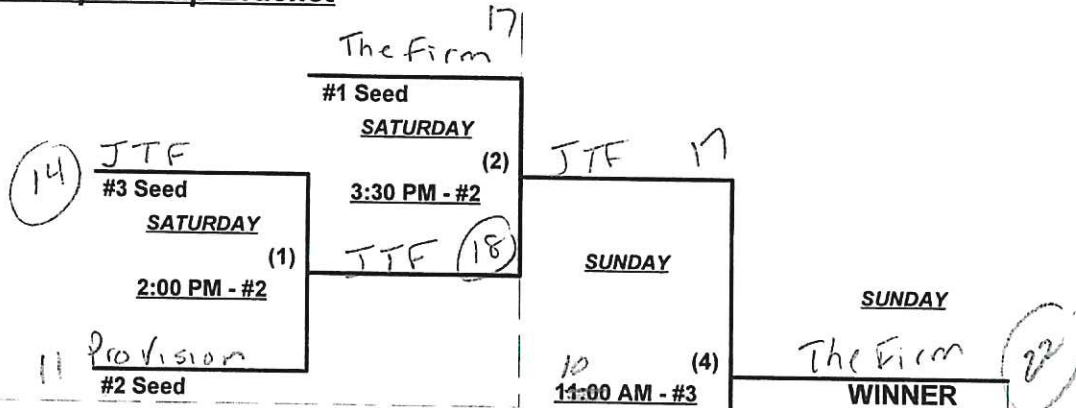

SSUSA's Texas State Championships 2026

Dallas, Texas May 1 - 3, 2026

Rev. 04/29/2026

Men's 50/55+ Platinum Division • 3 Teams

Championship Bracket