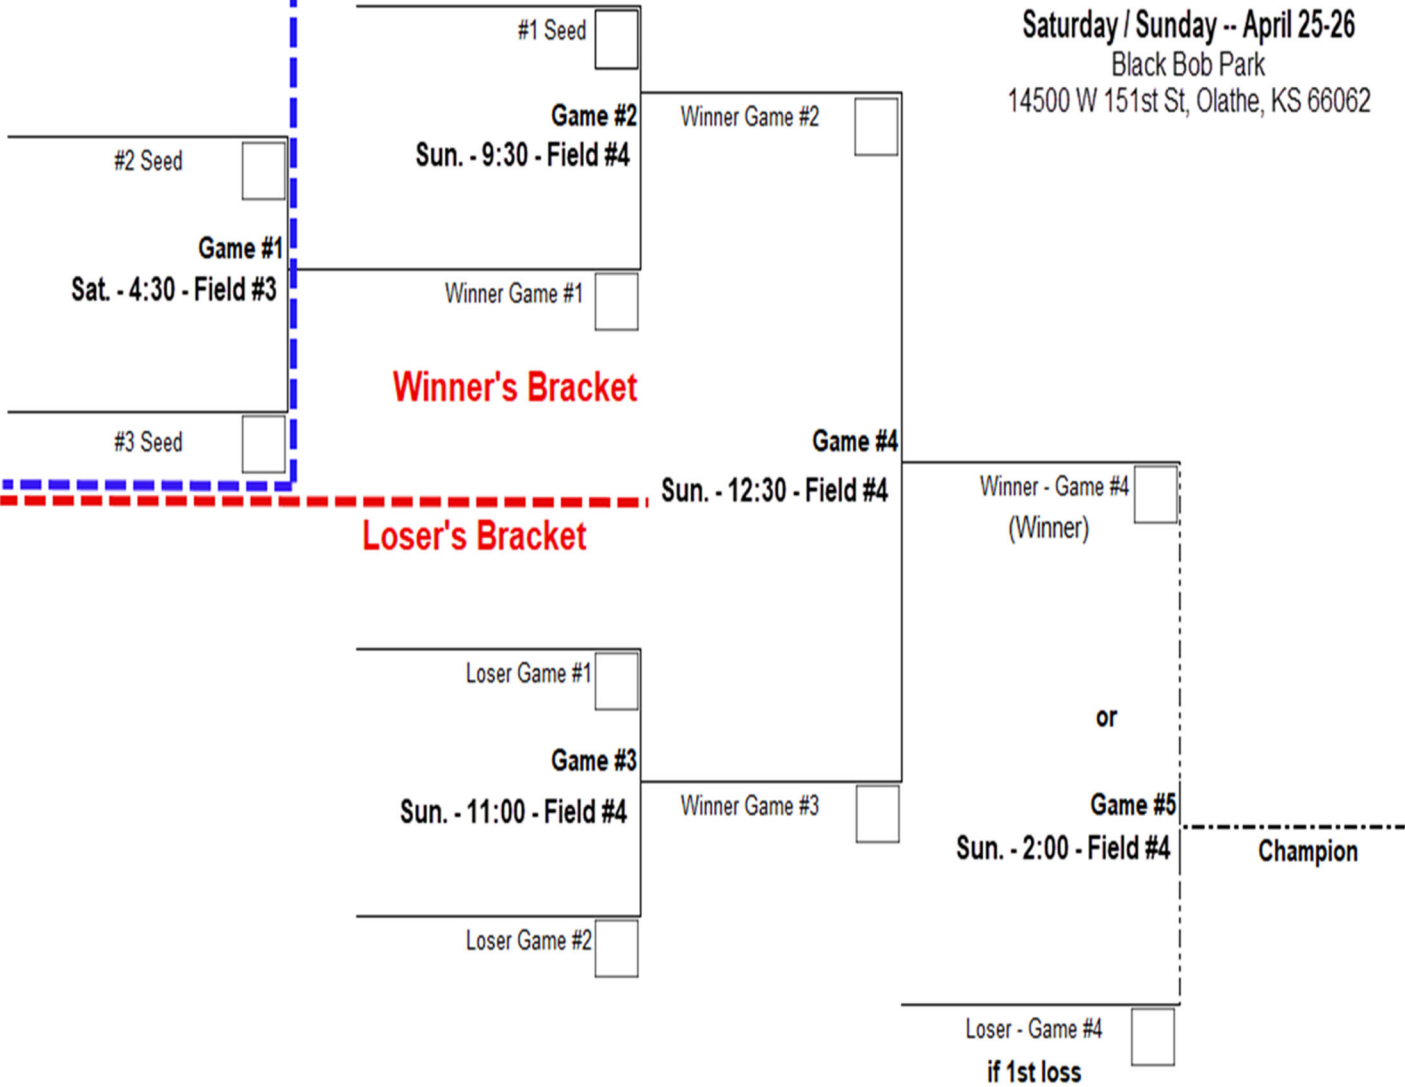

2026 Wes Weddle -- at Black Bob Park

14500 W 151st St, Olathe, KS 66062

50's Major / AAA / AA

April 25-26, 2026

Saturday - April 25

Win Loss

___|___ 1) SW/Spartan*
___|___ 2) Dudley/min USA*
___|___ 3) Merge 50's*
___|___ 4) 4-State Flatliners

Win Loss

___|___ 5) Iowa Demons 50's
___|___ 6) ABC 50's
___|___ 7) KC Kids 50's
___|___ 8) Heroes NE 50 aa

Time	Team #	Runs	Field #	Team #	Runs
9:00	8	_____	2	6	_____
10:30	2	_____	2	6	_____
10:30	3	_____	5	7	_____
10:30	4	_____	4	5	_____
12:00	1	_____	2	3	_____
12:00	7	_____	5	8	_____
1:30	1	_____	2	5	_____
1:30	2	_____	5	4	_____

- *# 1, 2 & 3 will give 5 runs to 4 thru 7, Heroes will get 5 runs From 4,5,& 6
- Each team will be provided 6 Baden balls
  Teams can buy extra ball, 3 for $20.00
- Tiebreaker: head to head, least runs allowed, coin toss
- Teams to be at the field 30 minutes before game time
  You could start early.

50's Major

Saturday / Sunday -- April 25-26

Black Bob Park

14500 W 151st St, Olathe, KS 66062

Saturday

Sunday