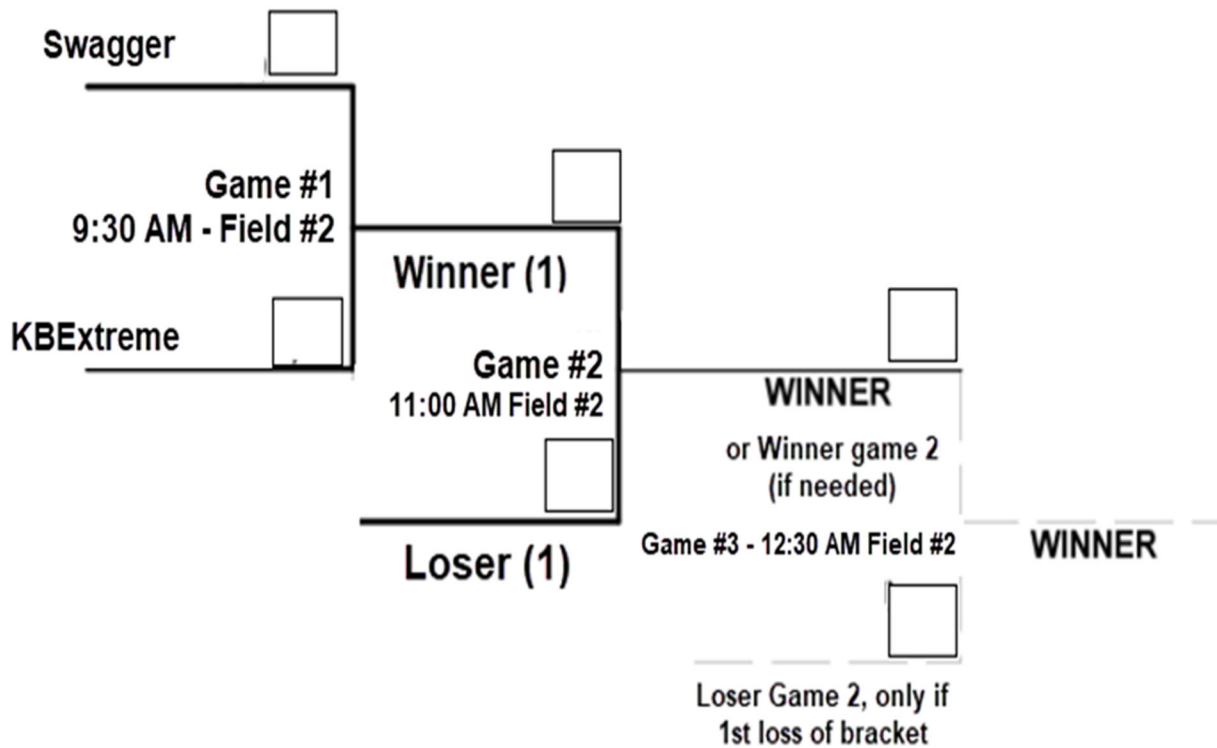

SATURDAY

55's Major

Saturday / Sunday -- April 25-26
Black Bob Park
14500 W 151st St, Olathe, KS 66062

55 AAA -- Best 2-out-of-3

Sunday -- April 26

Black Bob Park

14500 W 151st St, Olathe, KS 66062

SUNDAY