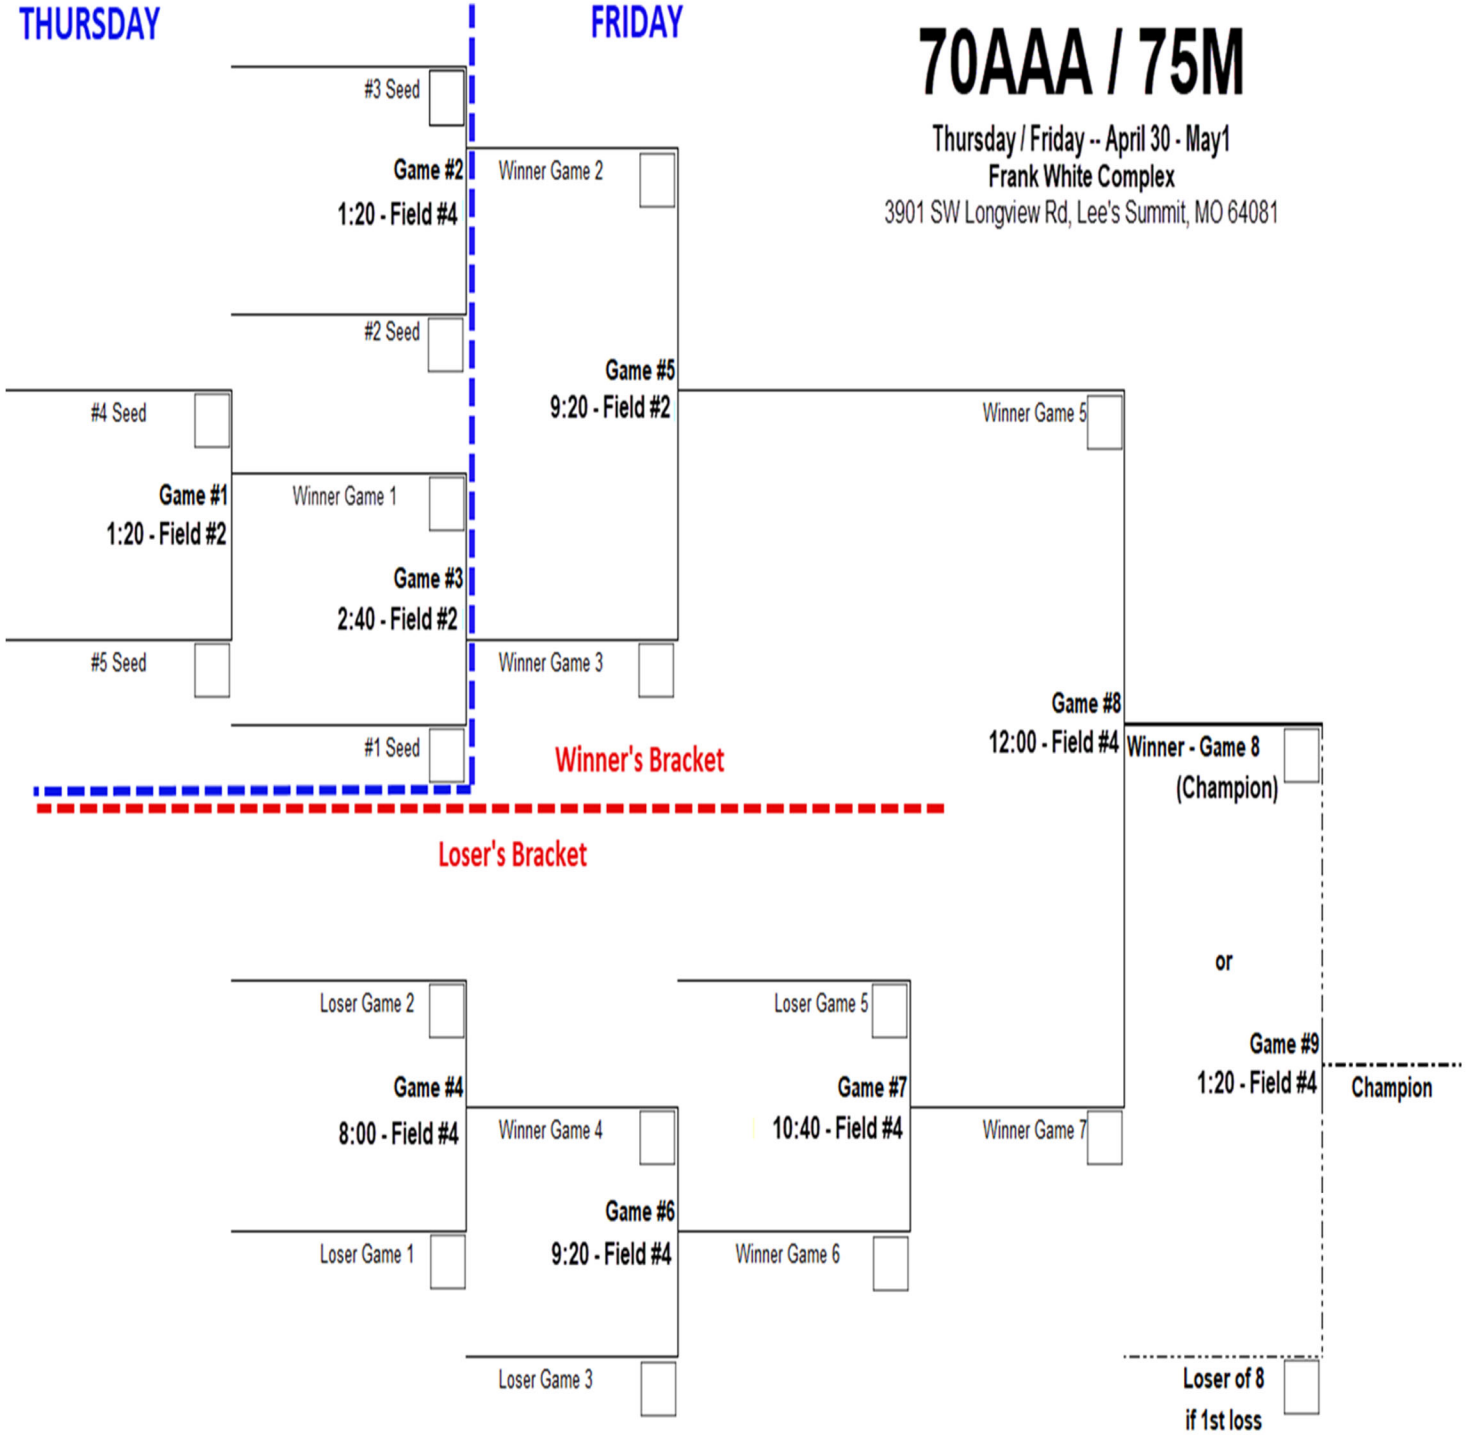

75M / 70AAA / 70AA

Thursday / Friday -- April 30 - May 1

Frank White Complex

3901 SW Longview Rd, Lee's Summit, MO 64081

Thursday

Win Loss

___|___ 1) KC Kids 75m

___|___ 2) Diamond Dogs

___|___ 3) KC Rally Dawgs 70

___|___ 4) 50 Cal 70's

Win Loss

___|___ 5) Big Daddy 70's

___|___ 6) Silver 70's

___|___ 7) Dugout

Time	Team	Runs	Field	Team	Runs
8:00	1	___	1	2	___
8:00	4	___	4	5	___
8:00	3	___	5	6	___
9:20	5	___	2	7	___
10:40	4	___	2	7	___
10:40	2	___	4	3	___
10:40	1	___	5	6	___

Teams 6 and 7 will get 5 runs from teams 1 thru 5

6 Balls will be Furnished, teams can buy extras ball 3 for $20.00

Tiebreaker: head to head, least runs allowed, coin toss

Be ready to play 20 minutes early

THURSDAY

FRIDAY

70AAA / 75M

Thursday / Friday -- April 30 - May1
Frank White Complex
3901 SW Longview Rd, Lee's Summit, MO 64081