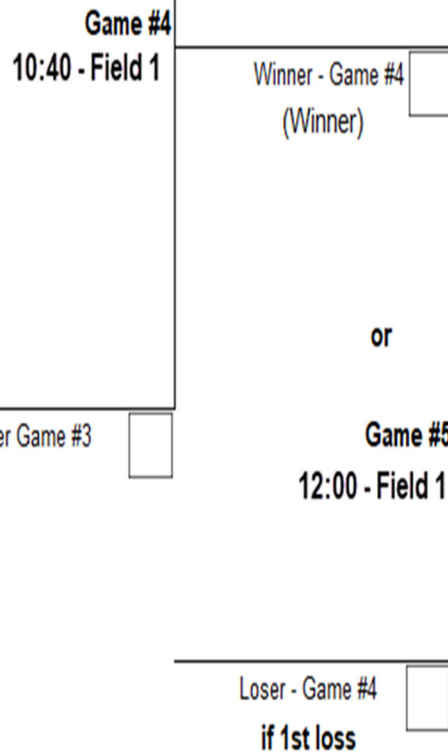

65 Major

Thursday / Friday -- April 30 - May 1

Frank White Complex

3901 SW Longview Rd, Lee's Summit, MO 64081

Thursday

Friday

Winner's Bracket

Loser's Bracket