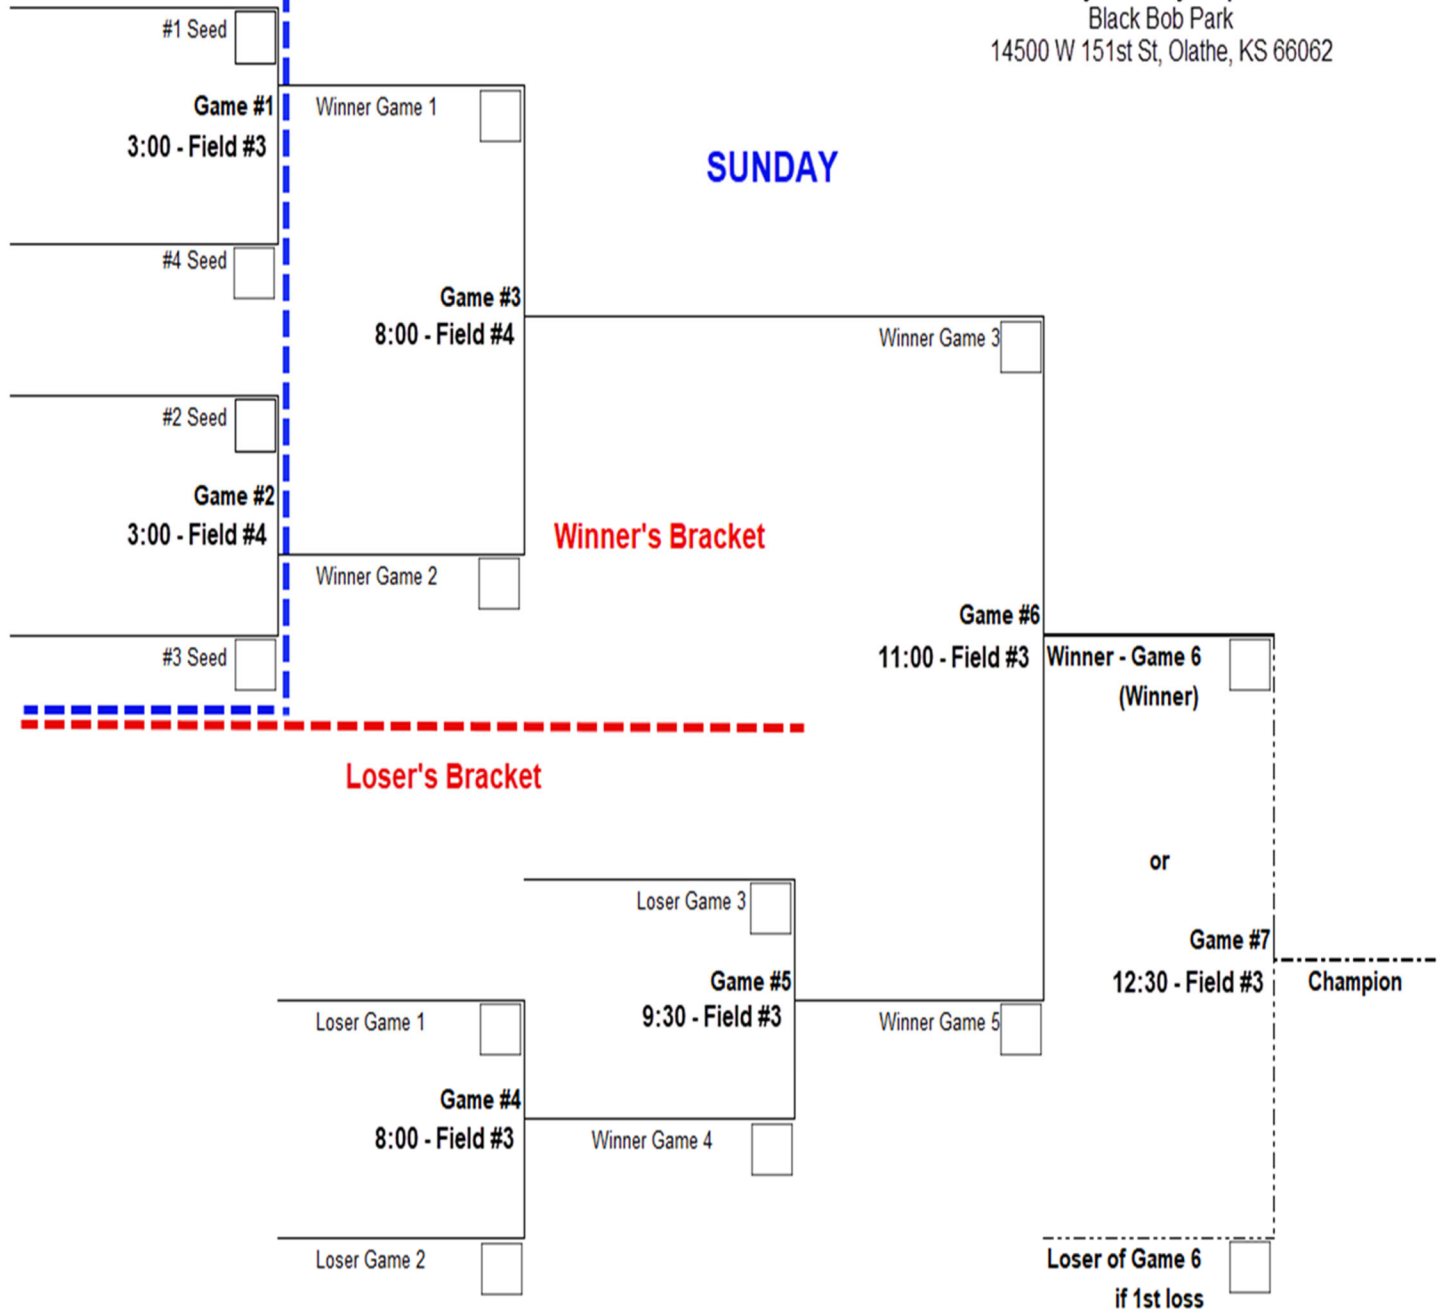

2026 Wes Weddle -- at Black Bob Park

14500 W 151st St, Olathe, KS 66062

55's Major / AAA

April 25-26, 2026

Win	Loss		Win	Loss	
_____	|_____	1) KC Elite	_____	|_____	5) Swagger*
_____	|_____	2) Iowa Demons 55	_____	|_____	6) KBExtreme - EXH
_____	|_____	3) SSC Persuaders			
_____	|_____	4) KC Vintage			

Saturday - April 25

Time	Team	Runs	Field	Team	Runs
9:00	1	_____	5	5	_____
9:00	2	_____	4	4	_____
9:00	3	_____	3	6	_____
10:30	1	_____	3	3	_____
12:00	6	_____	4	4	_____
12:00	2	_____	3	5	_____

Teams 5 and 6 will get 5 runs from teams 1 thru 4
6 Balls will be Furnished, teams can buy extra balls, 3 for $20.00
Tiebreaker: head to head, least runs allowed, coin toss
Be ready to play 30 minutes early

SATURDAY

55's Major

Saturday / Sunday -- April 25-26
Black Bob Park
14500 W 151st St, Olathe, KS 66062