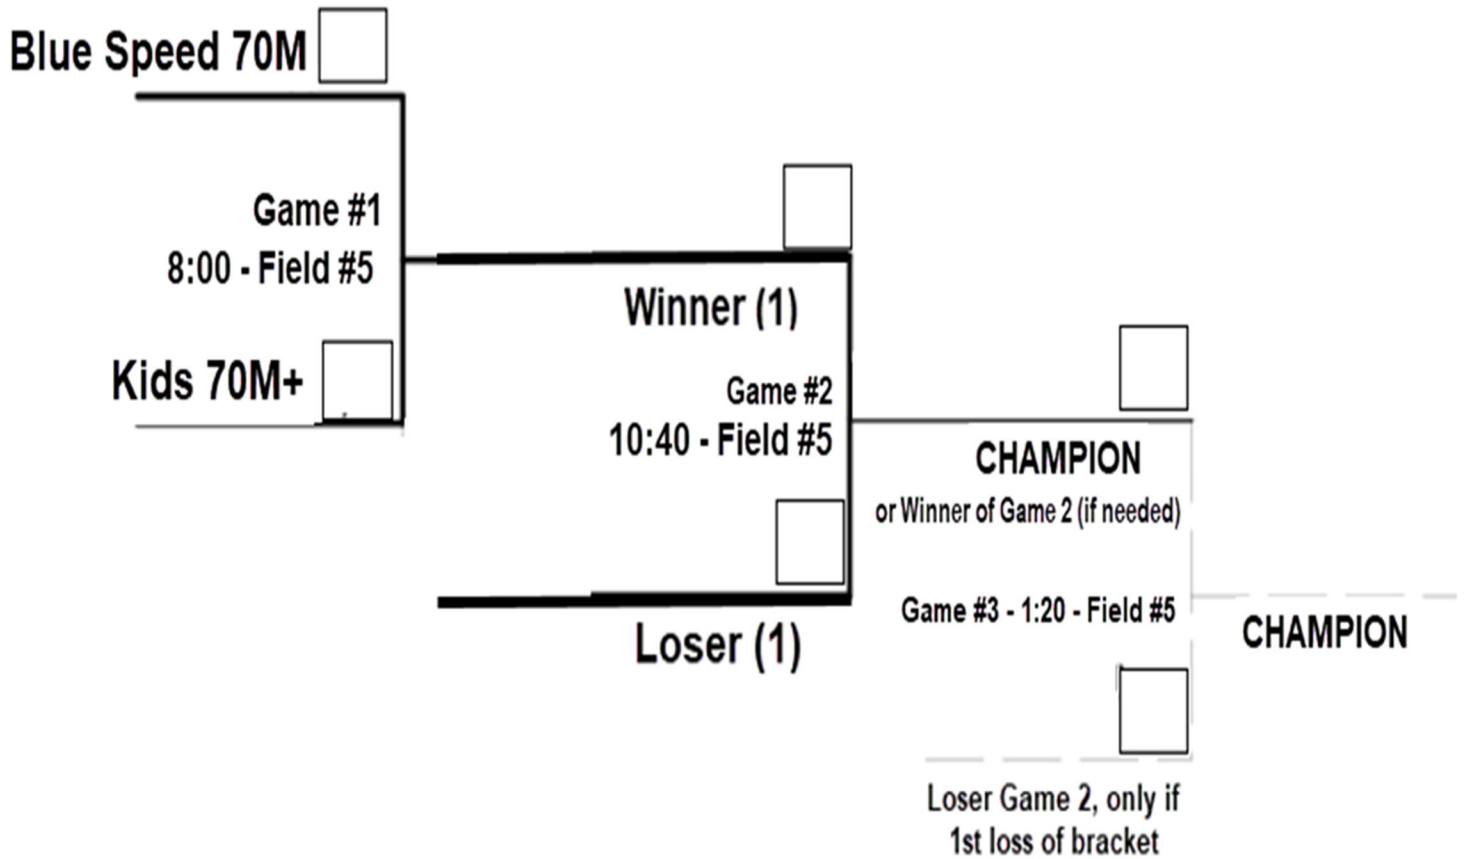

70M / 70M+ -- Best 2-out-of-3

Thursday - Friday -- April 30 - May 1

Frank White Complex

3901 SW Longview Rd, Lee's Summit, MO 64081

FRIDAY

75M / 70AAA / 70AA

Thursday / Friday -- April 30 - May 1

Frank White Complex

3901 SW Longview Rd, Lee's Summit, MO 64081

Thursday

Win Loss

___|___ 1) KC Kids 75m

___|___ 2) Diamond Dogs

___|___ 3) KC Rally Dawgs 70

___|___ 4) 50 Cal 70's

Win Loss

___|___ 5) Big Daddy 70's

___|___ 6) Silver 70's

___|___ 7) Dugout

Time	Team	Runs	Field	Team	Runs
8:00	1	___	1	2	___
8:00	4	___	4	5	___
8:00	3	___	5	6	___
9:20	5	___	2	7	___
10:40	4	___	2	7	___
10:40	2	___	4	3	___
10:40	1	___	5	6	___

Teams 6 and 7 will get 5 runs from teams 1 thru 5

6 Balls will be Furnished, teams can buy extras ball 3 for $20.00

Tiebreaker: head to head, least runs allowed, coin toss

Be ready to play 20 minutes early