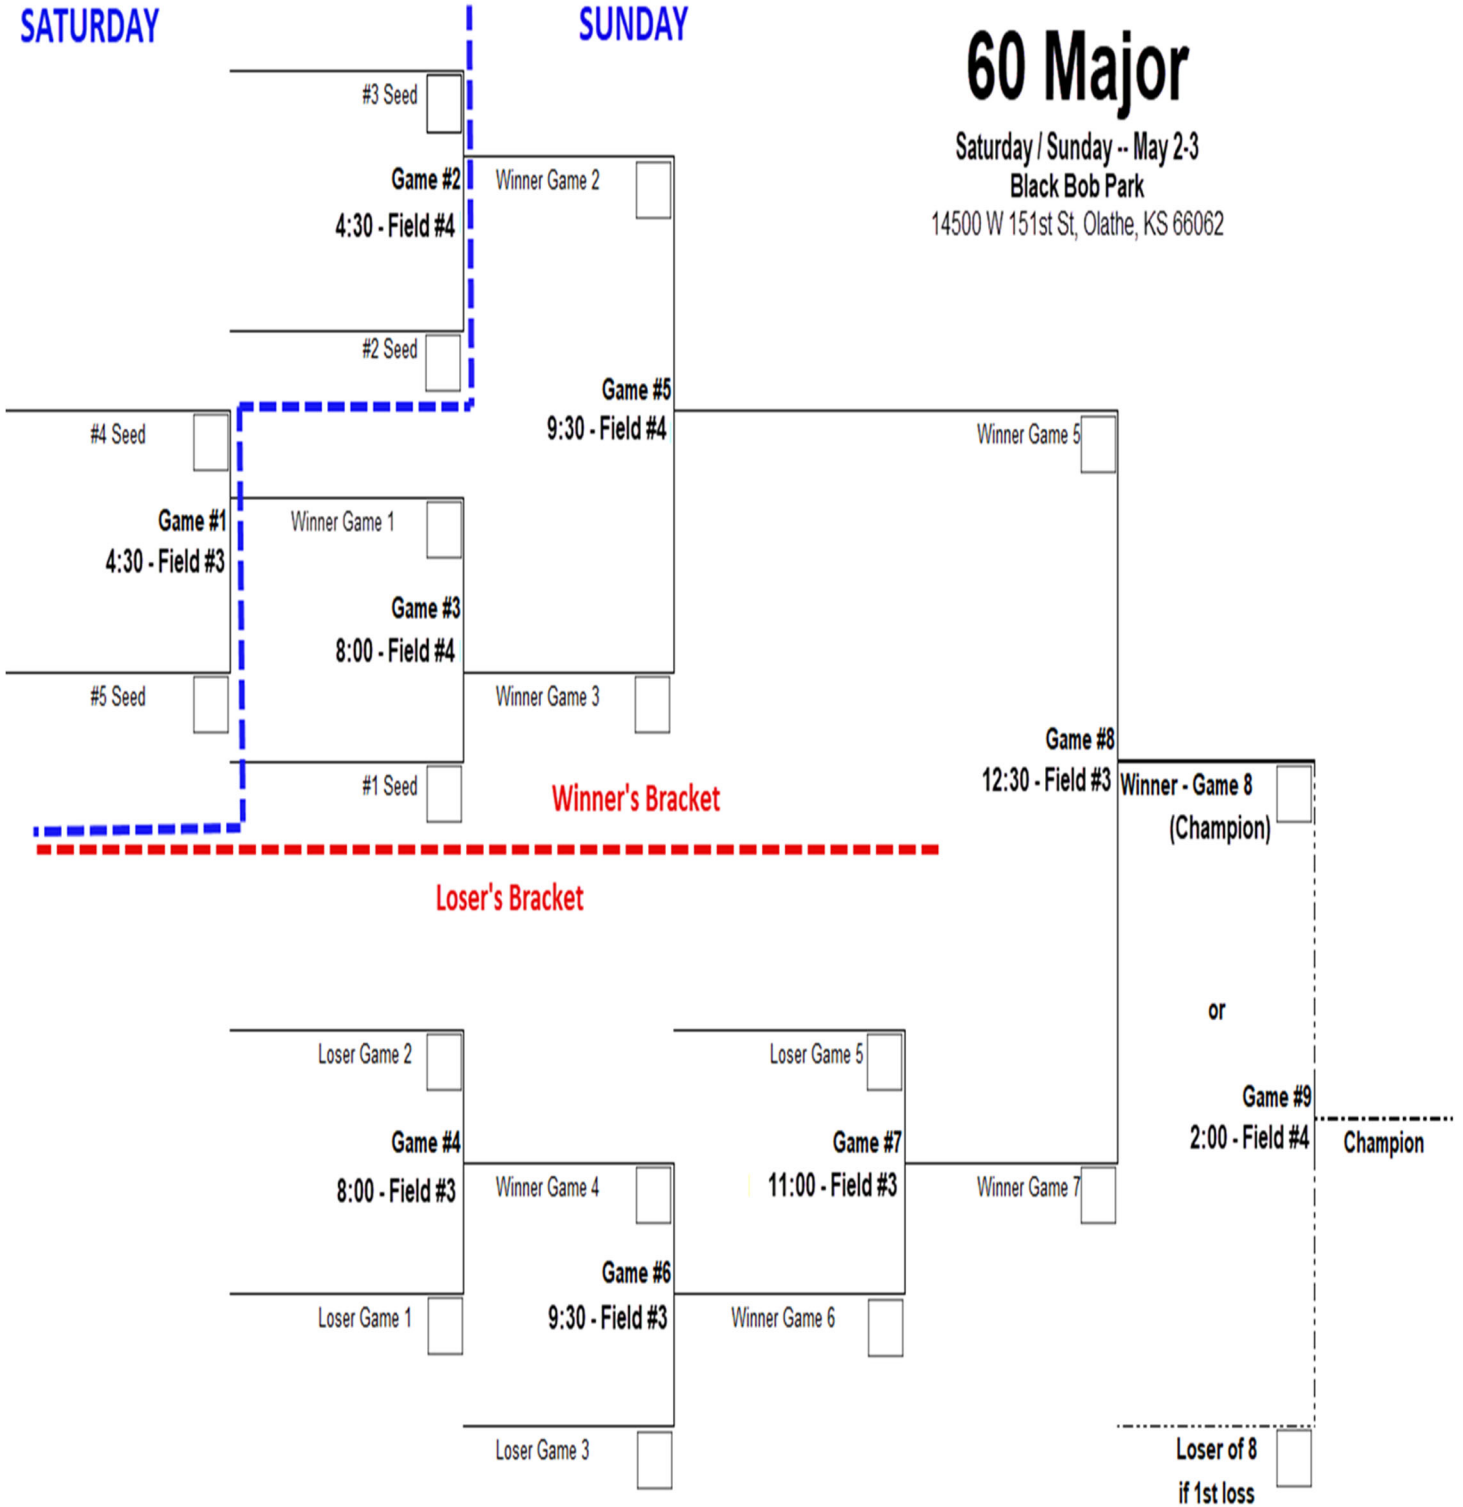

Tiebreaker: head to head, least runs allowed, coin toss

NOTE: be ready to play 30 minutes early

SATURDAY

SUNDAY

60 Major

Saturday / Sunday -- May 2-3
Black Bob Park
14500 W 151st St, Olathe, KS 66062

60 AAA / 60 AA -- RED