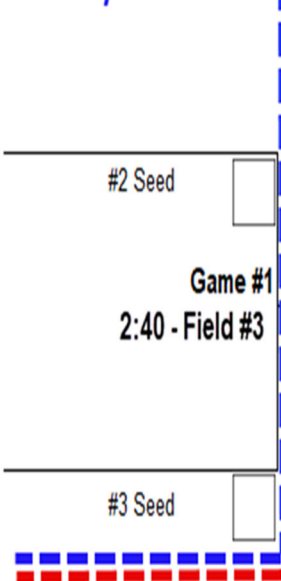

Thursday

Friday

Winner's Bracket

Loser's Bracket

75AA / 80AAA

Thursday / Friday -- April 30 - May 1

Frank White Complex

3901 SW Longview Rd, Lee's Summit, MO 64081

or