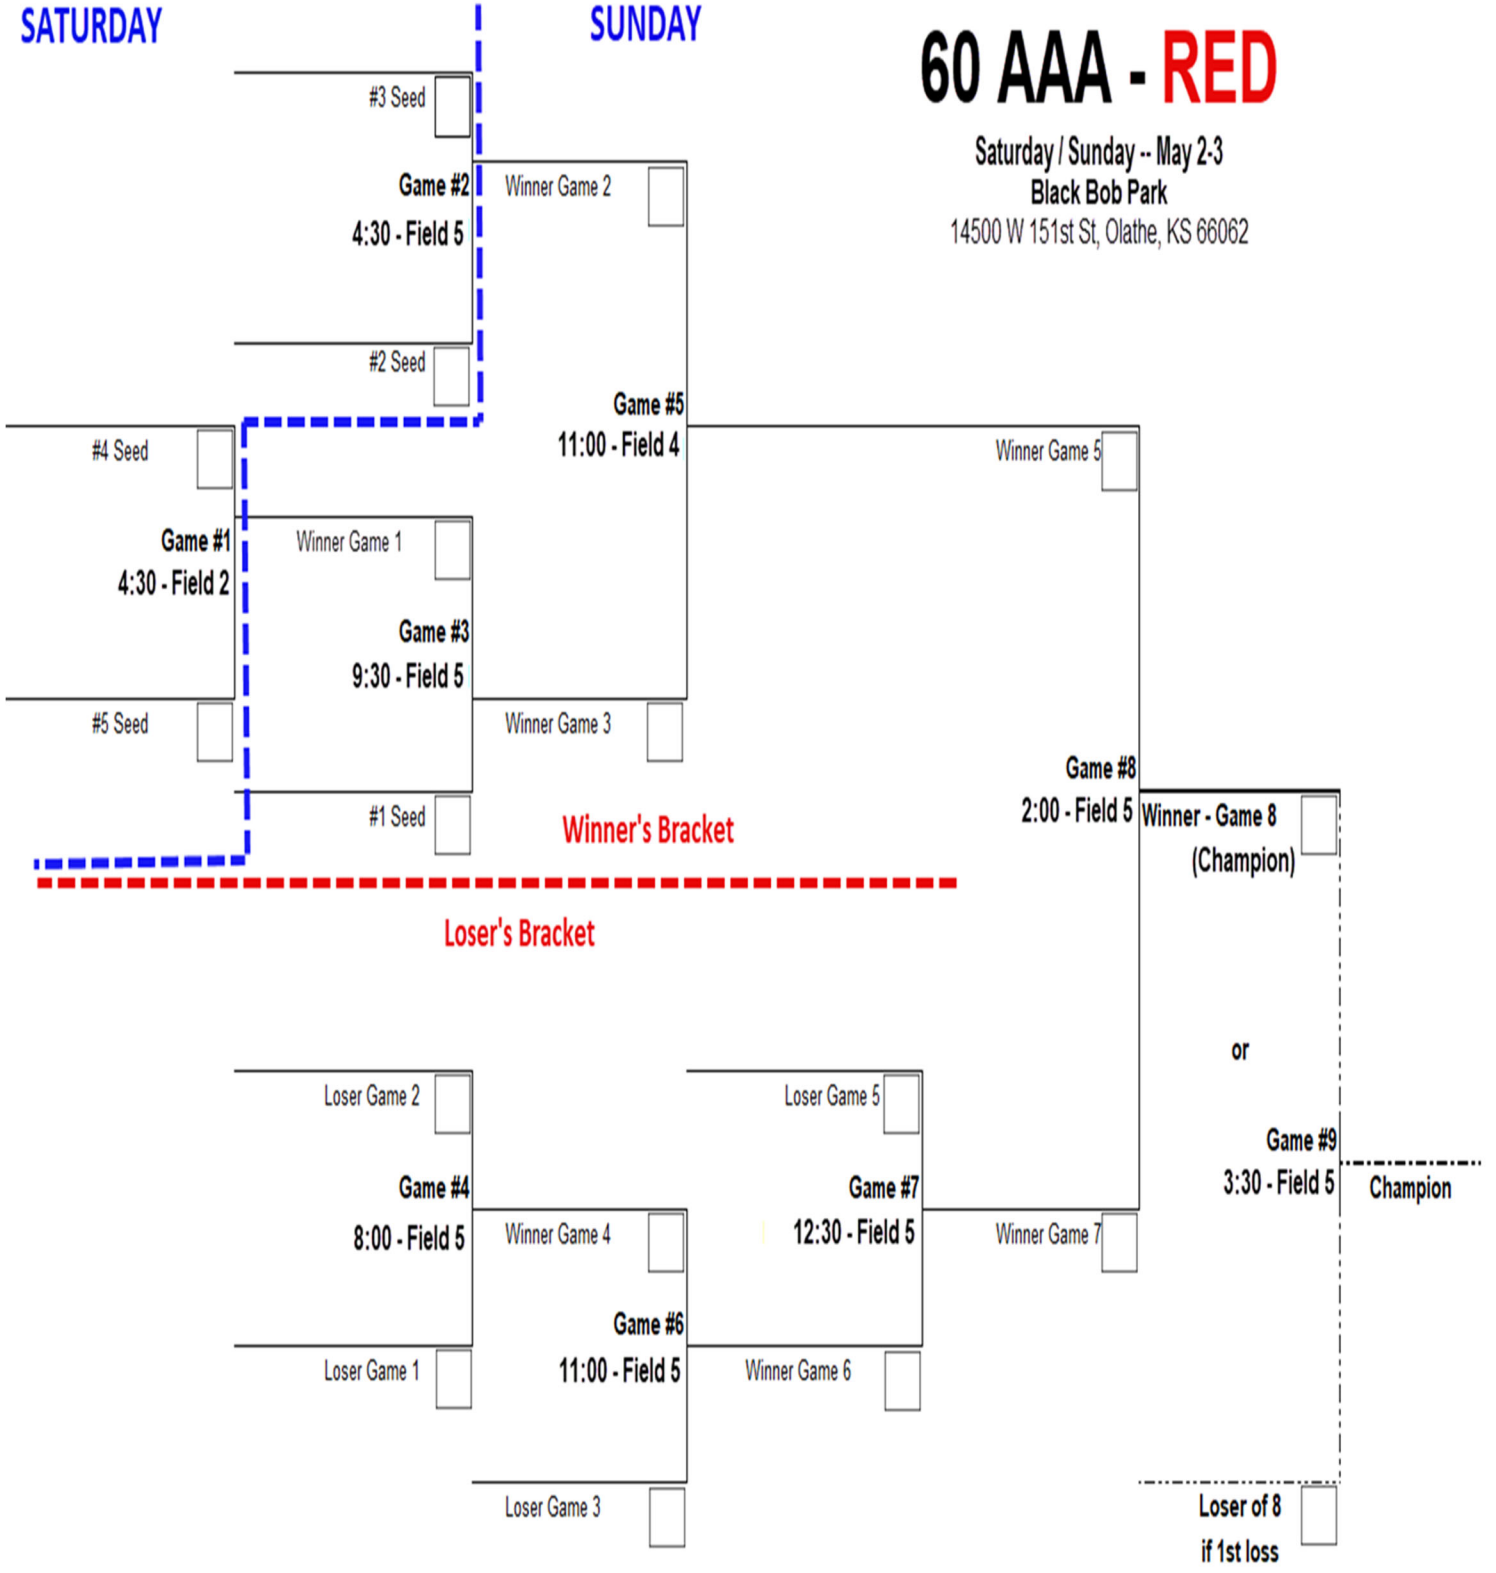

Tiebreaker: head to head, least runs allowed, coin toss

NOTE: be ready to play 30 minutes early

SATURDAY

SUNDAY

60 AAA - RED

Saturday / Sunday -- May 2-3

Black Bob Park

14500 W 151st St, Olathe, KS 66062