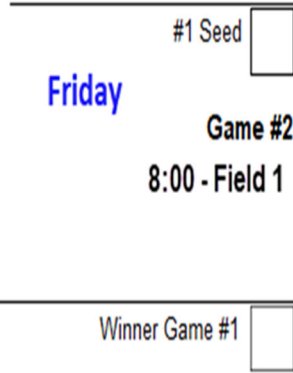

65 Major

Thursday / Friday -- April 30 - May 1

Frank White Complex

3901 SW Longview Rd, Lee's Summit, MO 64081

Thursday

Friday

Winner's Bracket

Loser's Bracket