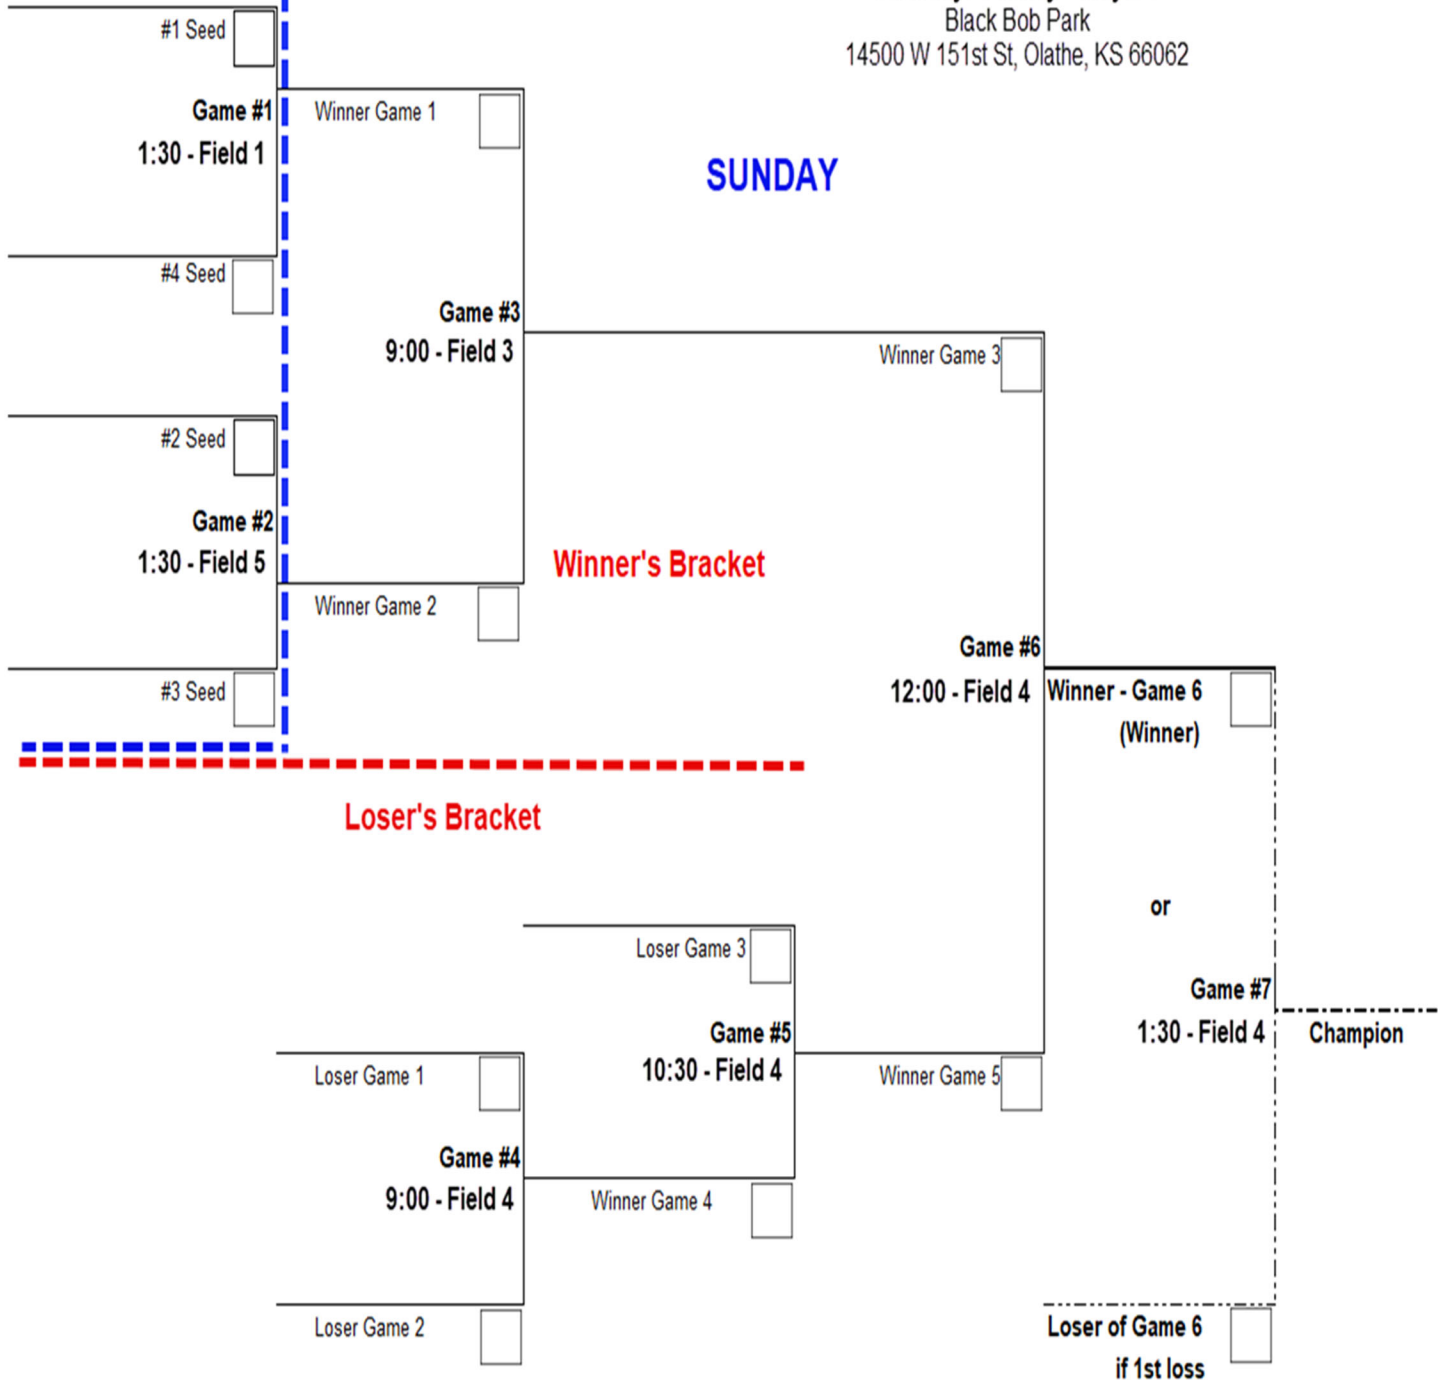

WOMEN'S UPPER DIVISION

Saturday / Sunday -- May 2-3

Happy Rock Park

7565 NE Antioch Rd, Gladstone, MO 64119

SATURDAY

Won Lost

1) Above the Law	___	|	___
2) Bacon	___	|	___
3) P Y T	___	|	___
4) Sugar Stong 60's	___	|	___

Time	Team	Field #	Team
9:00	1	1	2
9:00	3	5	4
10:30	1	1	4
10:30	2	5	3

All teams will get 6 balls
Games could start early be ready to play

SATURDAY

WOMEN'S - Upper Division

Saturday / Sunday -- May 2-3
Black Bob Park
14500 W 151st St, Olathe, KS 66062

SUNDAY