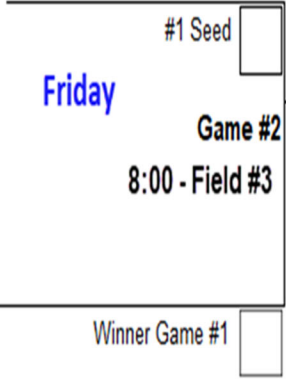

CHAMPION

Loser (1)

Loser Game 2, only if
1st loss of bracket

Thursday

Friday

Winner's Bracket

Loser's Bracket

75AA / 80AAA