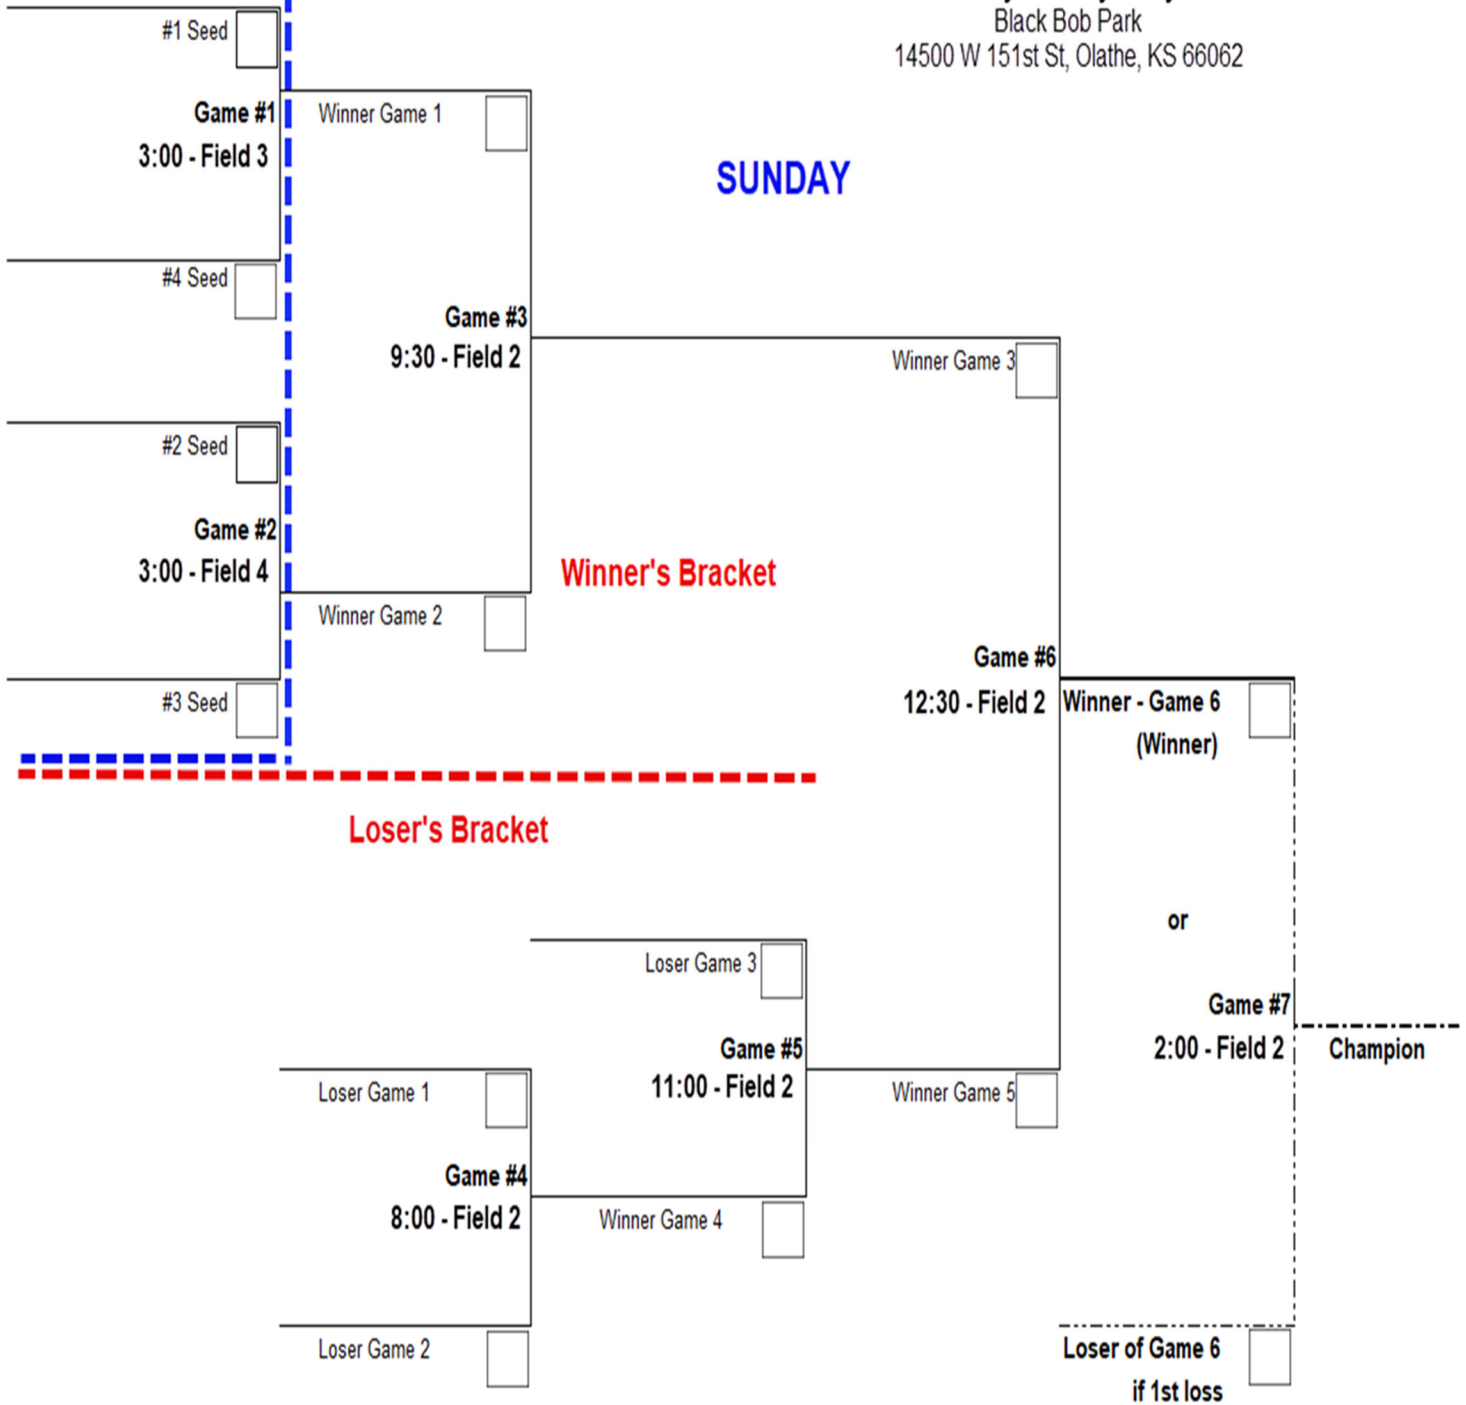

60 AAA -- BLUE

Saturday / Sunday -- May 2-3
Black Bob Park
14500 W 151st St, Olathe, KS 66062

SATURDAY

Won Lost

1) The Shockers	___	|	___
2) KC Evolution	___	|	___
3) Mineeon 60's	___	|	___
4) Triple Crown	___	|	___

Time	Team	Runs	Field	Runs	Team
9:00	1	___	3	___	2
9:00	3	___	4	___	4
10:30	2	___	5	___	4
12:00	1	___	5	___	3

All teams will get 6 balls

Tiebreaker: head to head, least runs allowed, coin toss

Be ready to play to play 30 minutes early

SATURDAY

60 AAA -- BLUE

Saturday / Sunday -- May 2-3
Black Bob Park
14500 W 151st St, Olathe, KS 66062

SUNDAY