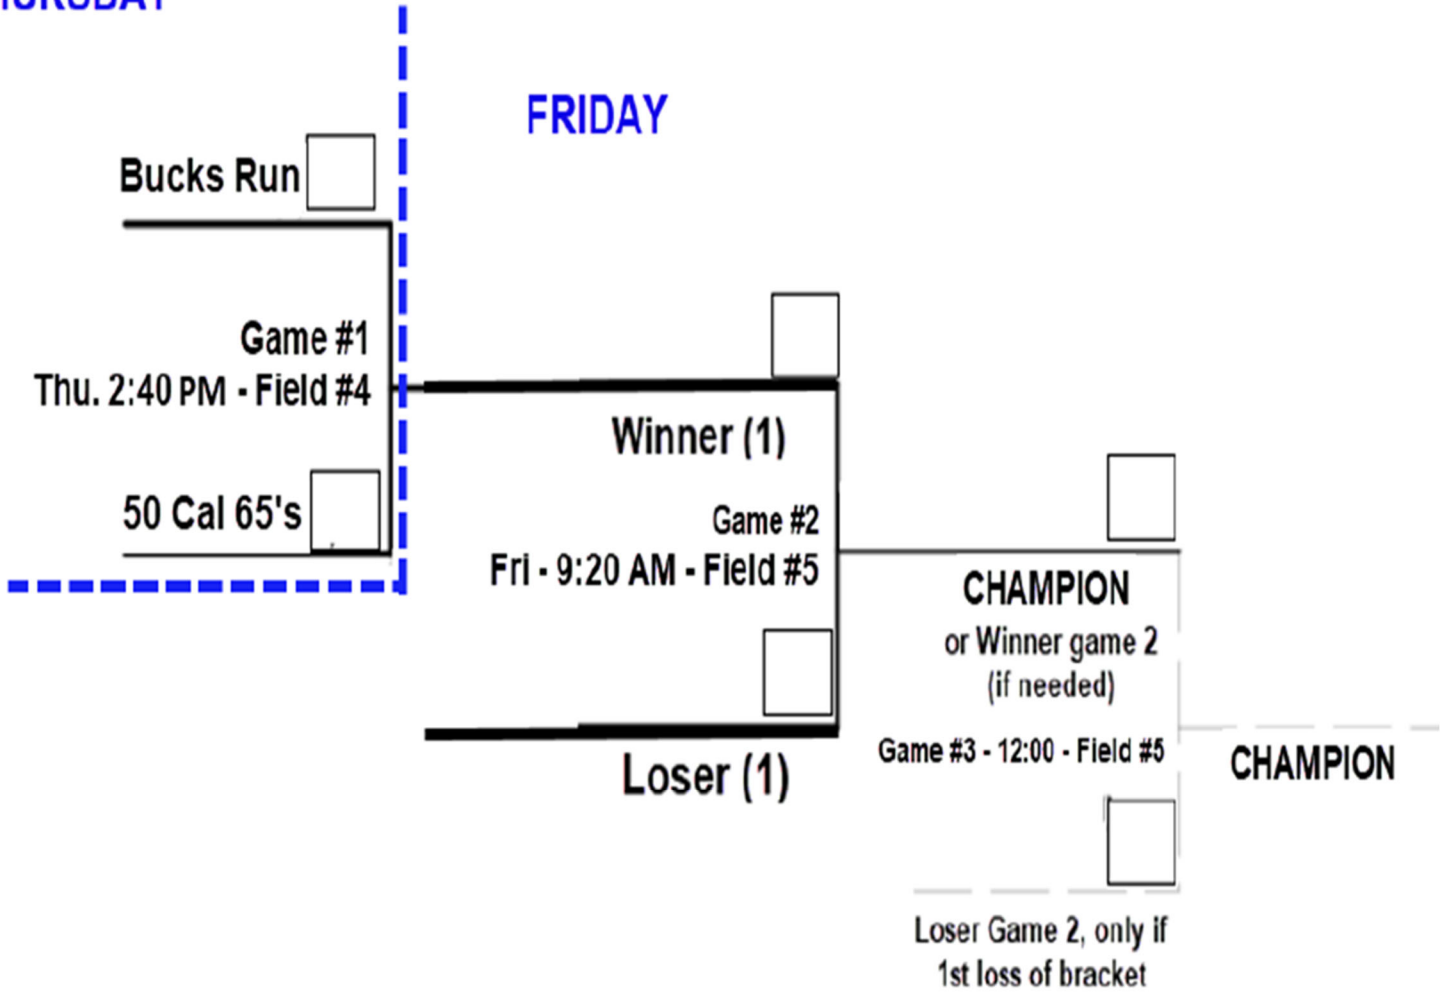

65AAA - Best 2-out-of-3

Thursday / Friday -- April 30 - May 1

Frank White Complex

3901 SW Longview Rd, Lee's Summit, MO 64081

THURSDAY

FRIDAY