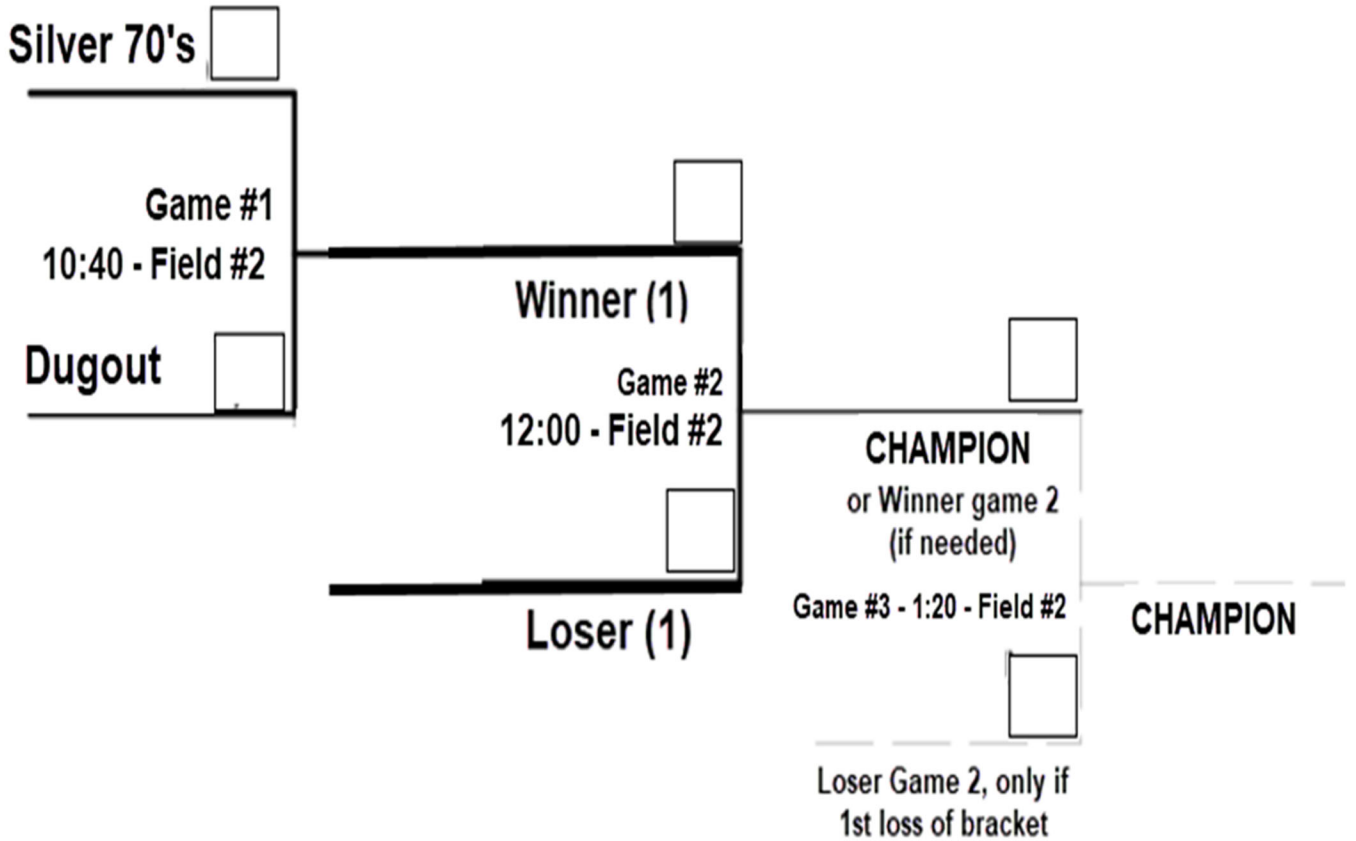

70AA -- Best 2-out-of-3

Thursday / Friday -- April 30 - May 1

Frank White Complex

3901 SW Longview Rd, Lee's Summit, MO 64081

FRIDAY

75AAA / 75AA / 80AAA

Thursday / Friday -- April 30 - May 1

Frank White Complex

3901 SW Longview Rd, Lee's Summit, MO 64081

Thursday

Win Loss

___|___ 1) Rally Dogs 75

___|___ 2) OKC Outlaws

___|___ 3) Midwest Express 80

Win Loss

___|___ 4) ROC Design

___|___ 5) 50 Cal 75's

Time	Team	Runs	Field	Team	Runs
8:00	1	___	3	4	___
8:00	2	___	2	5	___
9:20	5	___	3	3	___
10:40	2	___	3	4	___
12:00	1	___	3	3	___

Teams 1,2 and 3 will get 5 runs from teams 4 and 5
6 Balls will be Furnished, teams can buy extras ball 3 for $20.00
Tiebreaker: head to head, least runs allowed, coin toss
Be ready to play 20 minutes early