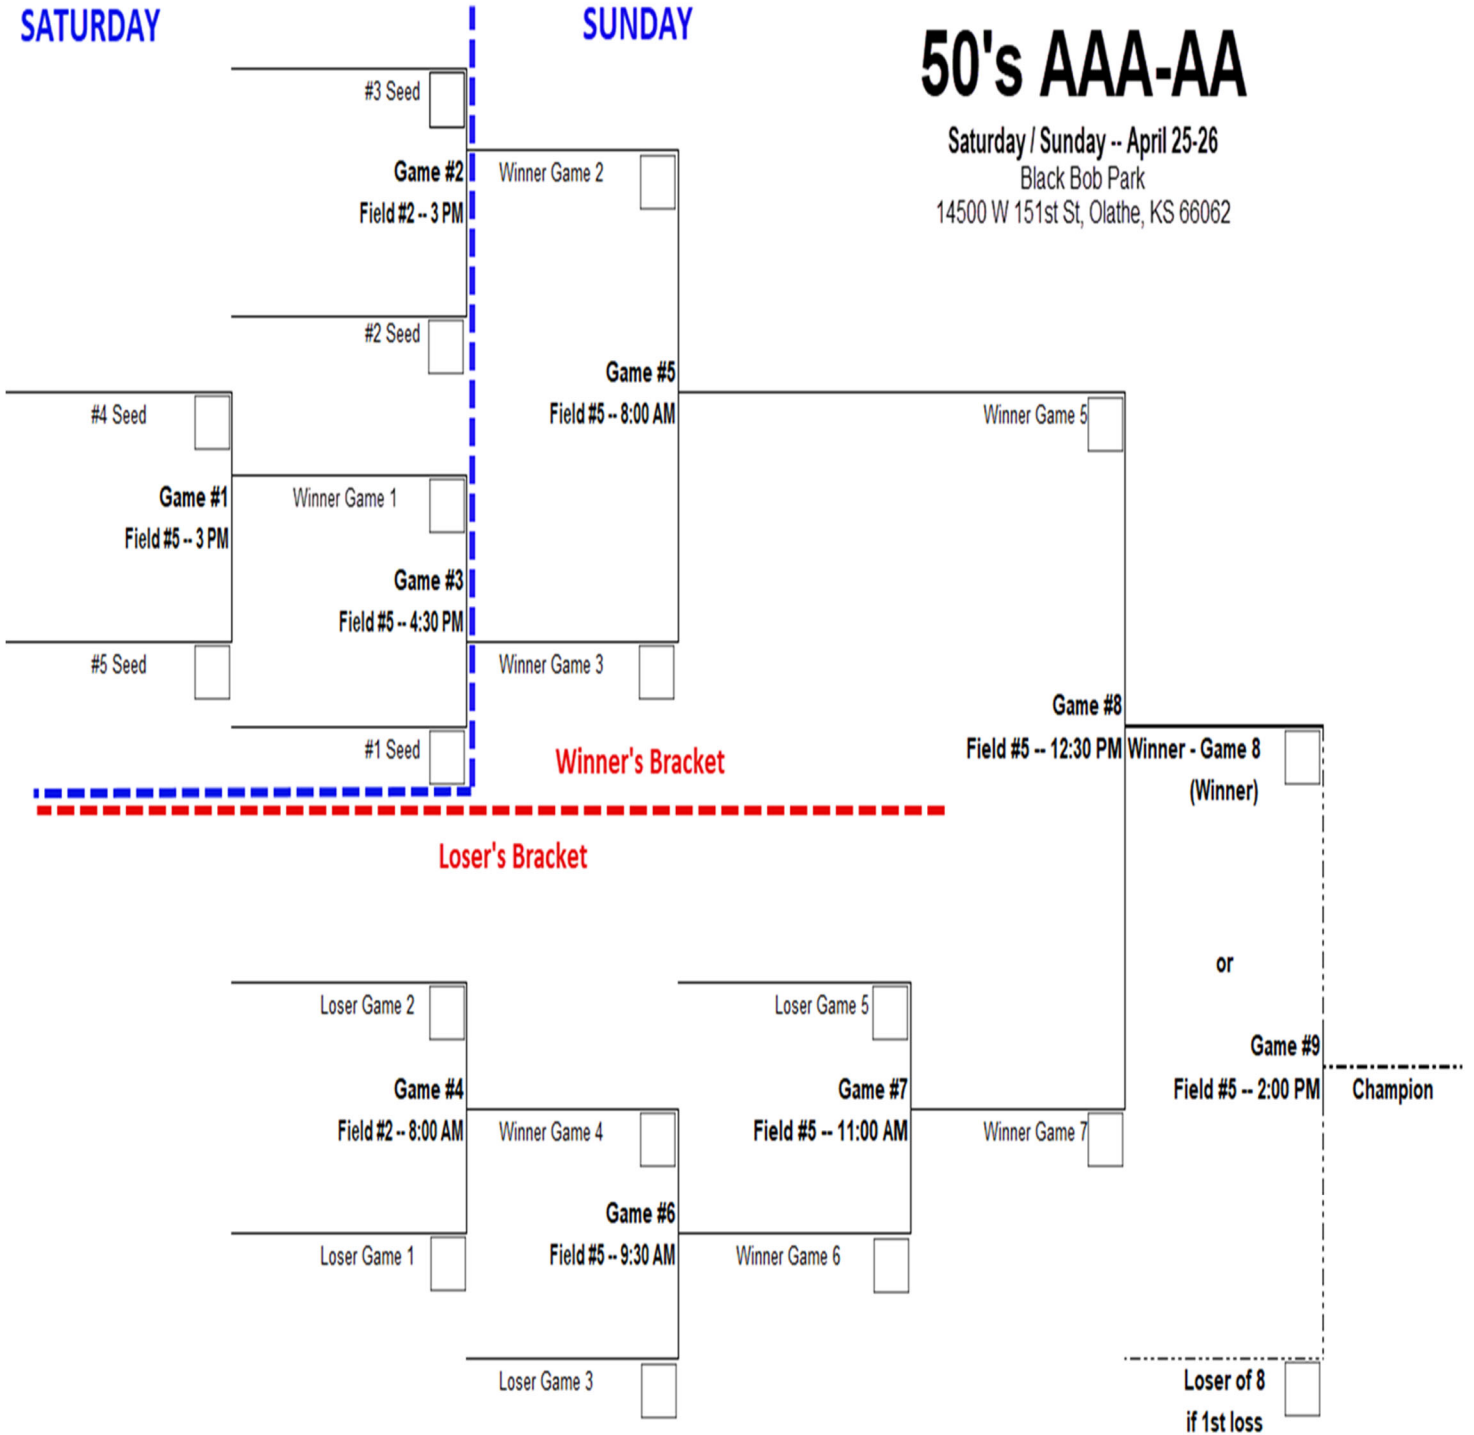

SATURDAY

SUNDAY

50's AAA-AA

Saturday / Sunday -- April 25-26

Black Bob Park

14500 W 151st St, Olathe, KS 66062

2026 Wes Weddle -- at Black Bob Park

14500 W 151st St, Olathe, KS 66062

55's Major / AAA

April 25-26, 2026

Win	Loss		Win	Loss	
_____	|_____	1) KC Elite	_____	|_____	5) Swagger*
_____	|_____	2) Iowa Demons 55	_____	|_____	6) KBExtreme - EXH
_____	|_____	3) SSC Persuaders			
_____	|_____	4) KC Vintage			

Saturday - April 25

Time	Team	Runs	Field	Team	Runs
9:00	1	_____	5	5	_____
9:00	2	_____	4	4	_____
9:00	3	_____	3	6	_____
10:30	1	_____	3	3	_____
12:00	6	_____	4	4	_____
12:00	2	_____	3	5	_____

Teams 5 and 6 will get 5 runs from teams 1 thru 4
6 Balls will be Furnished, teams can buy extra balls, 3 for $20.00
Tiebreaker: head to head, least runs allowed, coin toss
Be ready to play 30 minutes early