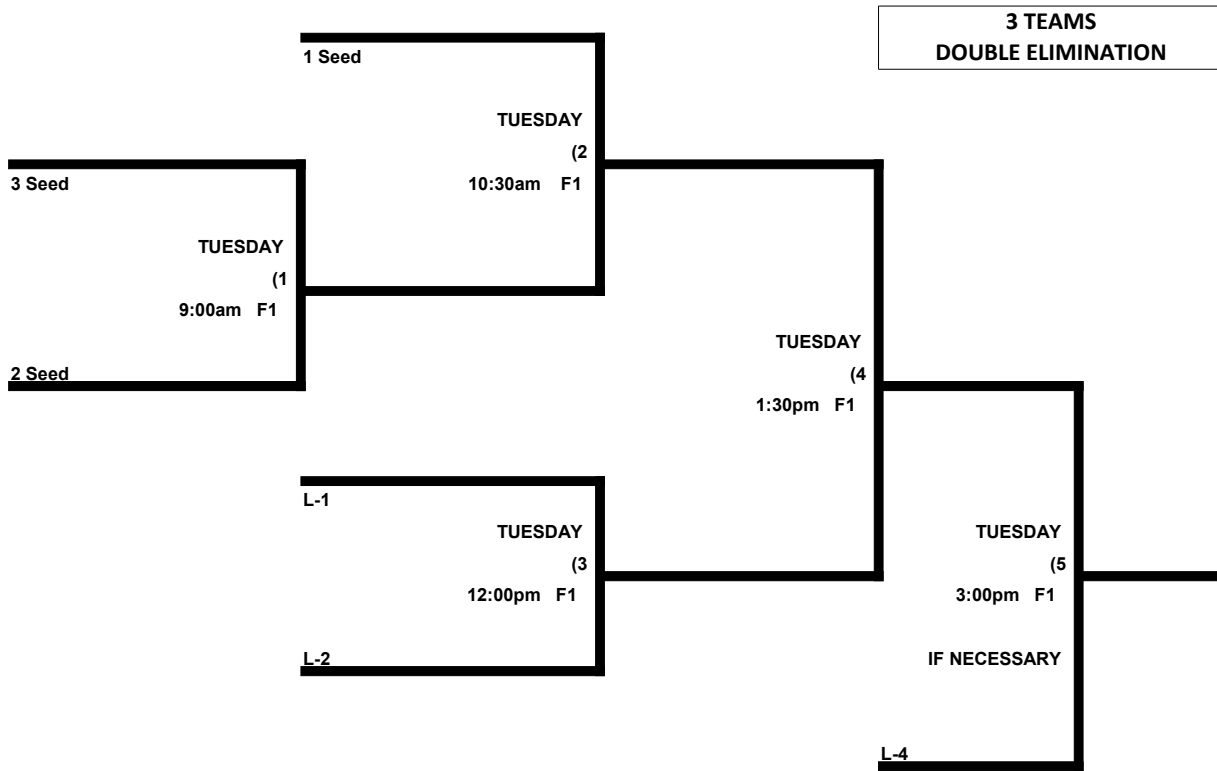

CONNECTICUT MASTERS GAMES
MEN's 70-75 SILVER BRACKET
June 28-29, 2021 (Smith Park @ Moody School)

VIOS SPORTS GIVES A 5 RUN EQUALIZER (innings 2-6) IN ALL GAMES VS W. MASS RELICS AND BOSTONIANS