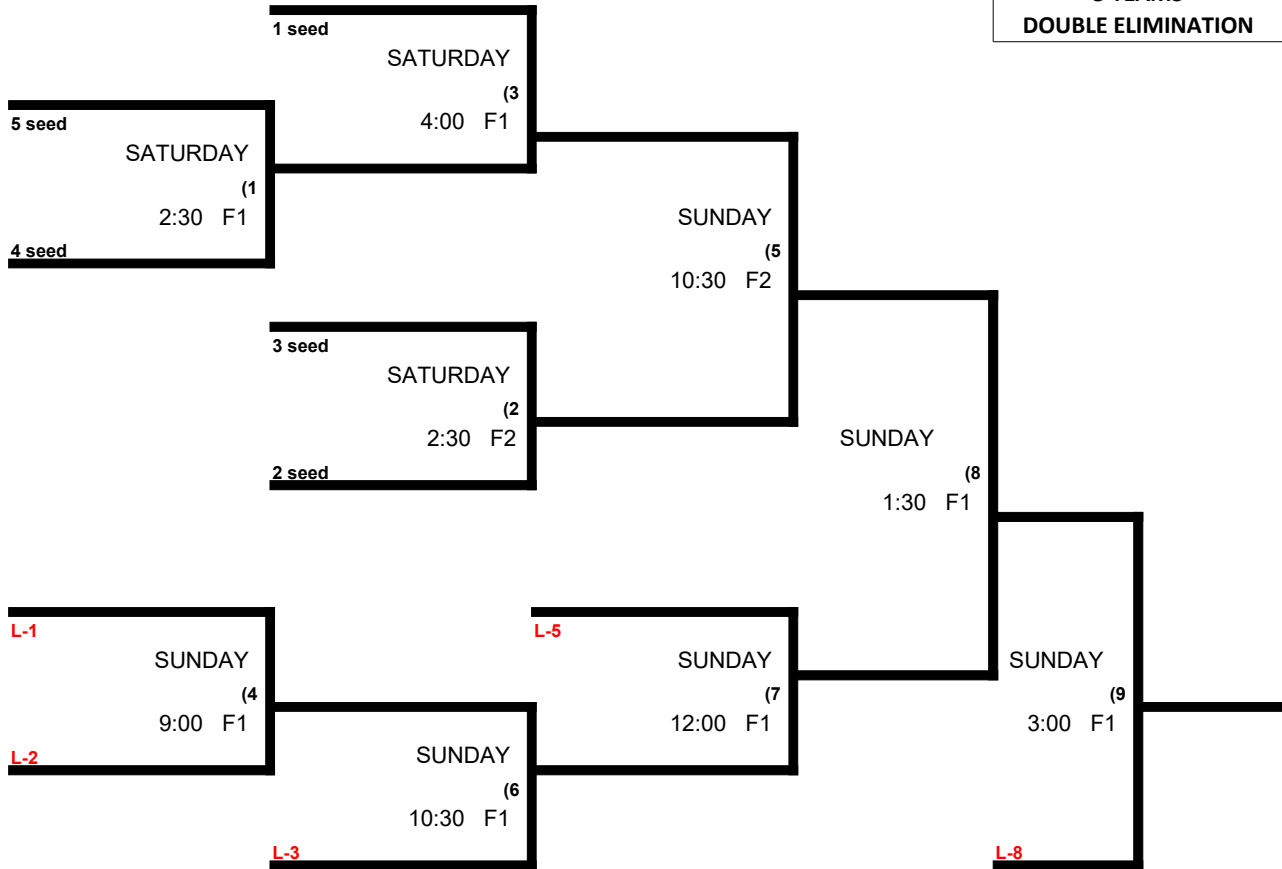

MEN'S 50-55 DIVISION (8 TEAMS)
ALL GAMES AT SMITH PARK / MOODY SCHOOL IN MIDDLETOWN, CT

SCHEDULE REVISED ON JUNE 22nd

		WON	LOST	RUNS ALLOWED
<u>MEN's 50-55 MAJOR</u>				
1	Covello Sanitation 50s			
2	Hard Hat Cafe / Latella's 50s			
3	Johnny's Auto / JJM 50s	xxxx	xxxx	LATE WITHDRAWAL
4	Kiku Imports 50s			
5	Roebell Painters 50s			
6	Bond 124 / OSS / Phil's 55s			
<u>MEN's 50 AAA</u>				
7	Fat Chops 50s			
8	Gashouse 50s			

Saturday, June 26th * SMITH PARK / MOODY SCHOOL (Middletown, CT)

	TEAM	NAME	FIELD	TEAM	NAME
9:00am	1	_____ Covello Sanitation	1	5	_____ Roebell Painters
9:00am	2	_____ Hard Hat / Latella's	2	6	_____ $ Bond 124 / OSS 55s
10:30am	5	_____ Roebell Painters	1	7	_____ $ Fat Chops
10:30am	4	_____ Kiku Imports	2	8	_____ $ Gashouse
12:00pm	1	_____ Covello Sanitation	1	6	_____ $ Bond 124 / OSS 55s
12:00pm	2	_____ Hard Hat / Latella's	2	8	_____ $ Gashouse
1:30pm	7	_____ $ Fat Chops	2	4	_____ Kiku Imports

Format: 4 game guarantee (2 seeding games into separate Double Elimination brackets – Major & AAA)

Home Team: Determined by a coin flip in all games that do not involve an equalizer

Equalizer $ - Teams 1-5 GIVE 5 runs OR 11 defenders and are HOME in all games vs Teams 6-8

Home Runs- Major = 6 HR. AAA = 3 HR. Play to the lower rated team's HR rule in all games.

NOTE: SSUSA Official Rulebook §9.5 (Retrieving Home Run Balls) will be strictly enforced.

Pitch Count: Batter begins with a 1-1 count and does get a courtesy foul.

Runs per Inning- 5 runs per ½ inning at bat (except open inning)

Time Limits- RR and Bracket = 65 + opening inning. Championship game = 70+ open inning

Seeding- 1) Overall Record 2) Least Runs Allowed 3) Best Run Differential 4) Coin Toss

Schedule is Subject to Change at Discretion of Tournament and Field Directors

CONNECTICUT MASTERS GAMES
MEN's 50-55 MAJOR BRACKET
June 26-27, 2021 (Smith Park @ Moody School)

5 TEAMS
DOUBLE ELIMINATION

BOND 124 / OSS / PHIL'S PAINTING (55 Major) RECEIVES AN EQUALIZER IN ALL GAMES, AND IS VISITOR.