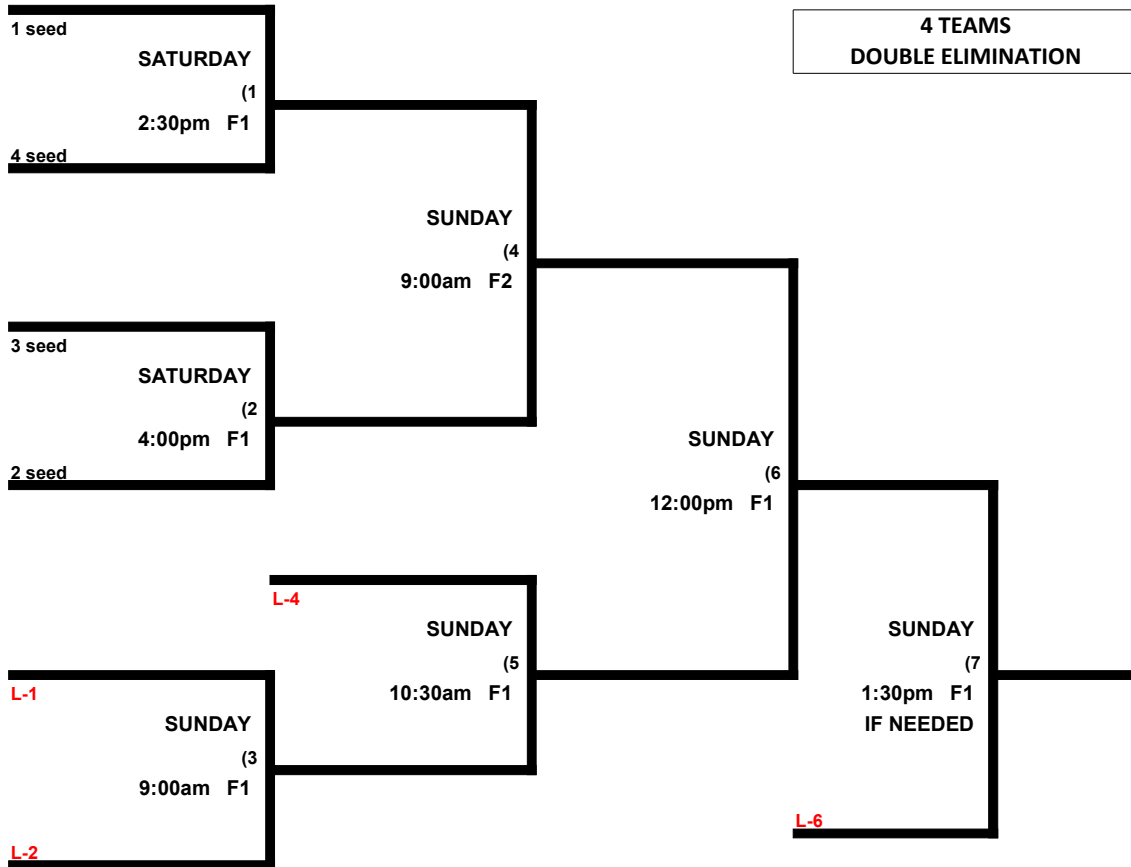

MEN'S 60 DIVISION (6 TEAMS)
ALL GAMES AT NESSING PARK IN MERIDEN, CT

		WON	LOST	RUNS ALLOWED
<u>MEN's 60 AA</u>				
1	Vernon Vipers (AA)			
2	Diamond Dawgs (AA)			
<u>MEN's 60 AAA / MAJOR</u>				
3	Leed Construction (AAA)			
4	Long Island Jaguars "B" (AAA)			
5	Syracuse Cyclones (AAA)			
6	Long Island Jaguars "A" (Major)			

Saturday, June 26th * NESSING PARK (Meriden, CT)

TEAM	NAME	FIELD	TEAM	NAME
9:30am 1	_____ $ Vernon Vipers	1	4	_____ L.I. Jaguars "B"
9:30am 2	_____ $ Diamond Dawgs	2	5	_____ Syracuse Cyclones
11:00am 3	_____ Leed Construction	1	1	_____ $ Vernon Vipers
11:00am 5	_____ $ Syracuse Cyclones	2	6	_____ L.I. Jaguars "A" (Maj)
12:30pm 4	_____ L.I. Jaguars "B"	1	2	_____ $ Diamond Dawgs
12:30pm 6	_____ L.I. Jaguars "A" (Maj)	2	3	_____ $ Leed Construction

Format: 4 game guarantee (2 seeding games into separate Double Elimination brackets – Major & AAA)

Home Team: Determined by a coin flip in all games that do not involve an equalizer

Equalizer $ - 60 Major GIVES equalizer to 60 AAA teams. 60 AAA GIVES equalizer to 60 AA teams.

Home Runs- Major = 6 HR. AAA = 3 HR. AA = 1 HR. Play to the lower rated team's HR rule in all games.

NOTE: SSUSA Official Rulebook §9.5 (Retrieving Home Run Balls) will be strictly enforced.

Pitch Count: Batter begins with a 1-1 count and does get a courtesy foul.

Runs per Inning- 5 runs per ½ inning at bat (except open inning)

Time Limits- RR and Bracket = 65 + opening inning. Championship game = 70+ open inning

Seeding- 1) Overall Record 2) Least Runs Allowed 3) Best Run Differential 4) Coin Toss

Schedule is Subject to Change at Discretion of Tournament and Field Directors

CONNECTICUT MASTERS GAMES
MEN's 60 GOLD BRACKET
June 26-27, 2021 (Nessing Park)