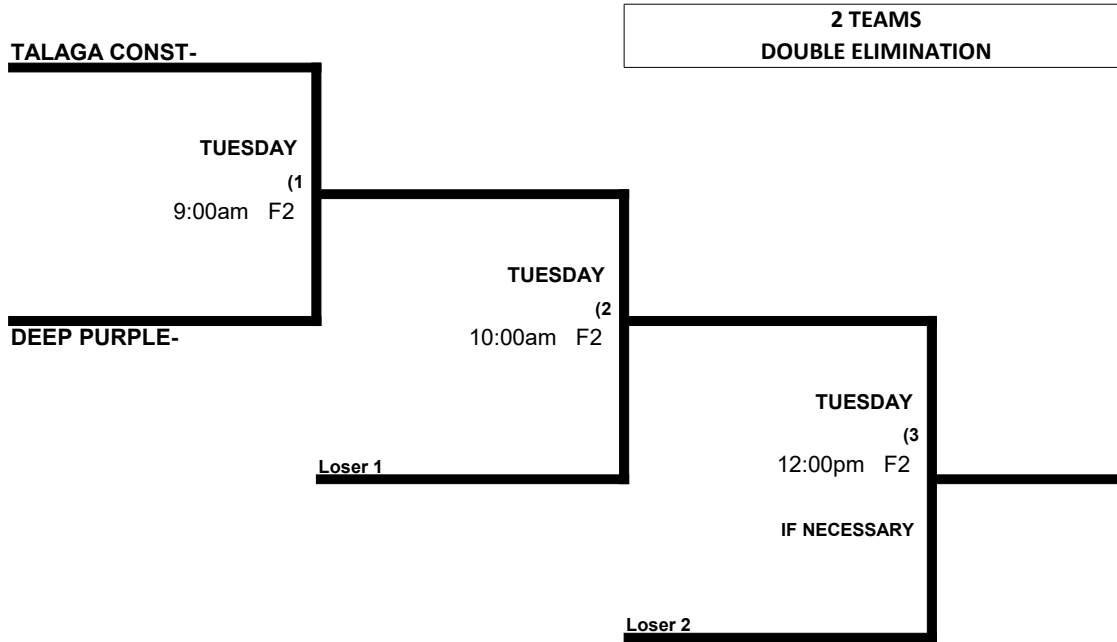

CONNECTICUT MASTERS GAMES
MEN's 65 GOLD BRACKET
June 28-29, 2021 (Smith Park @ Moody School)

TALAGA CONSTRUCTION RECEIVES AN EQUALIZER (5 runs or 11 defenders) IN ALL GAMES vs DEEP PURPLE