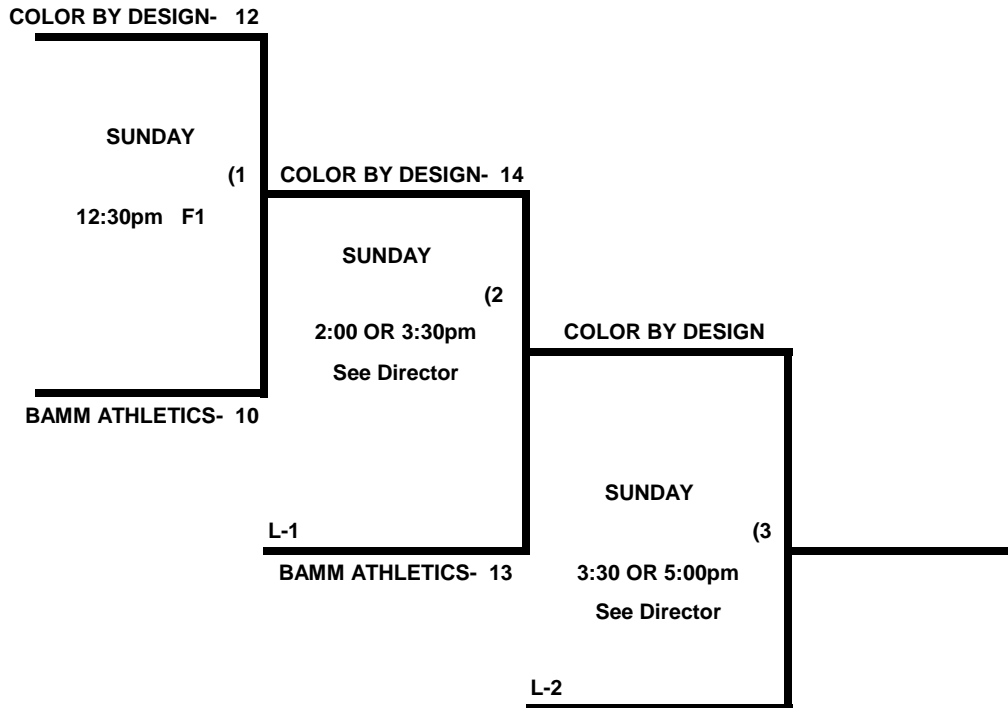

SSUSA's Sunshine State Showdown
June 19-21, 2020

Punta Gorda, FL
Men's 40 Division