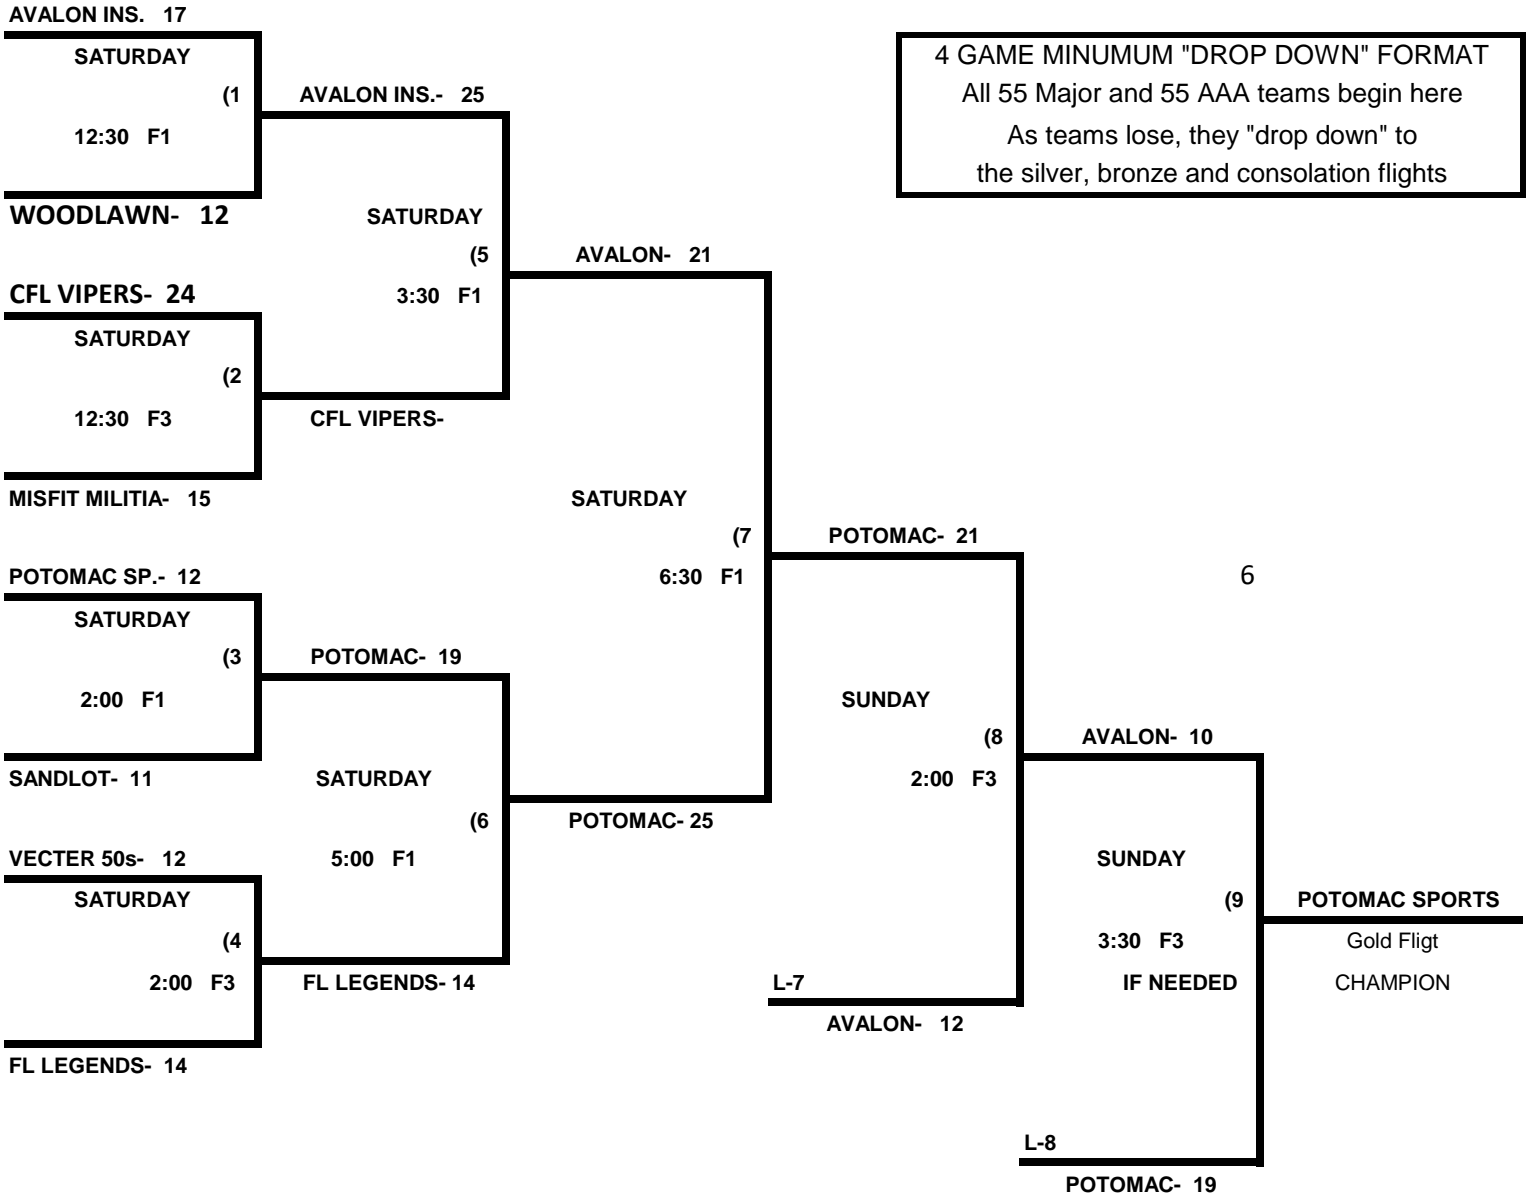

SSUSA's Sunshine State Showdown
June 19-21, 2020

Punta Gorda, FL
Men's 50-55 Gold - 8 teams
Page 1 of 2 for this division

4 GAME MINIMUM "DROP DOWN" FORMAT
All 55 Major and 55 AAA teams begin here
As teams lose, they "drop down" to
the silver, bronze and consolation flights