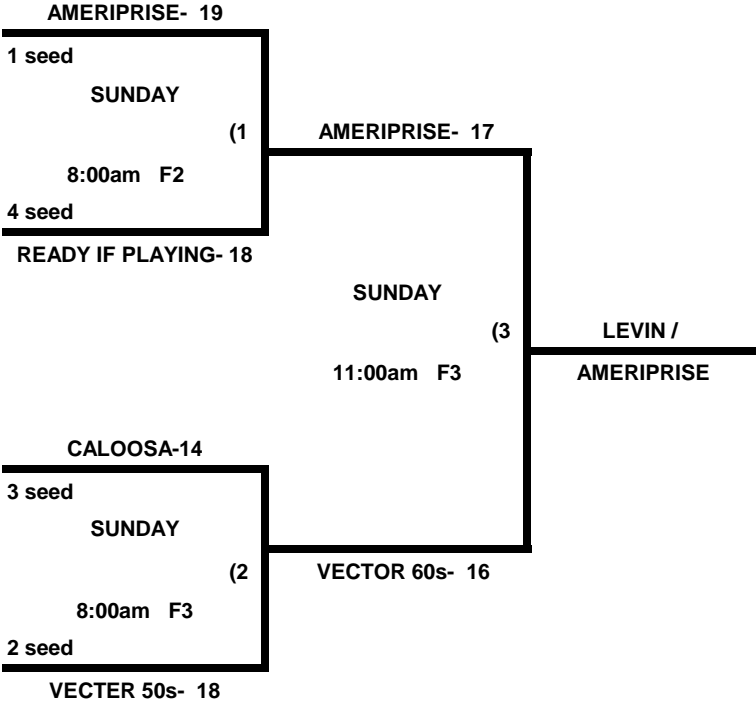

SSUSA's CRABTOWN CLASSIC
June 19-21, 2020

Punta Gorda, FL
Men's 60 Gold Division- 4 teams

SSUSA's Sunshine State Showdown

Punta Gorda, FL

June 19-21, 2020

Men's 40-50-55 Division * 7 Teams

Win	Loss
0	2
0	2
1	1
1	1

- 1 Bamm Athletics
- 2 Color by Design
- 3 Hard Hat / Latella's (50 M)
- 4 Public Enemy (50 M)

Win	Loss
1	1
2	0
2	0

- 5 S2S Softball (50 M)
- 6 FBI / Worth / Miken (50 MP)
- 7 RBC / Miken / Worth (55 MP)

Saturday * June 20, 2020 * Carmalita Sports Park * Punta Gorda

Address: 6905 Florida Street. Punta Gorda, FL

Time	#	Runs	Team Name	Field	#	Runs	Team Name
8:00am	6	24	FBI / Worth / Miken 50s	1	5	23	S2S Softball
8:00am	4	24	Public Enemy	2	7	31	RBC / Miken / Worth
8:00am	3	24	Hard Hat Café / Latella's	3	2	13	Color By Design
9:30am	6	20	FBI / Worth / Miken 50s	1	1	14	Bamm Softball
9:30am	3	21	Hard Hat Café / Latella's	2	7	22	RBC / Miken / Worth
9:30am	5	23	S2S Softball	3	2	16	Color By Design
11:00am	4	20	Public Enemy	1	1	12	Bamm Softball

Seeding for Men's 40-50-55 Brackets will be determined at the conclusion of the 11:00am games * See bracket

Equalizers-

40 AAA will receive a 5 run equalizer vs 50 Major Plus teams

40 Major will give 5 run equalizer vs 40 AAA and 50 Major teams

50 Major Plus will give 5 run equalizer OR an 11th defender vs 55 Major Plus

Any team giving an equalizer is automatically the home team.

Format: Mixed Round Robin to seed Championship Brackets

Teams #1-2 play Best of Three for 40 Major Plus Championship

Teams #3-7 play Double Elimination for 40 Major Championship

Home Runs- Home Run rule for this combined division- 8 HR per team, per game, then outs

NOTE SSUSA Official Rulebook §9.5 (Retrieving Home Run Balls) will be strictly enforced.

Pitch Count- Batters start with a "1-1" count (WITH a waste foul) per SSUSA Rulebook §6.2 (Pitch Count)

Time Limits- RR = 65 + open inn. * Bracket = 70 + open inn. Championship game(s) = 7 innings full

Tie Breakers- Overall record, Head to Head (in full RR only) least runs allowed, run differential, coin toss

Schedule Subject to Change at Discretion of Tournament and Field Directors