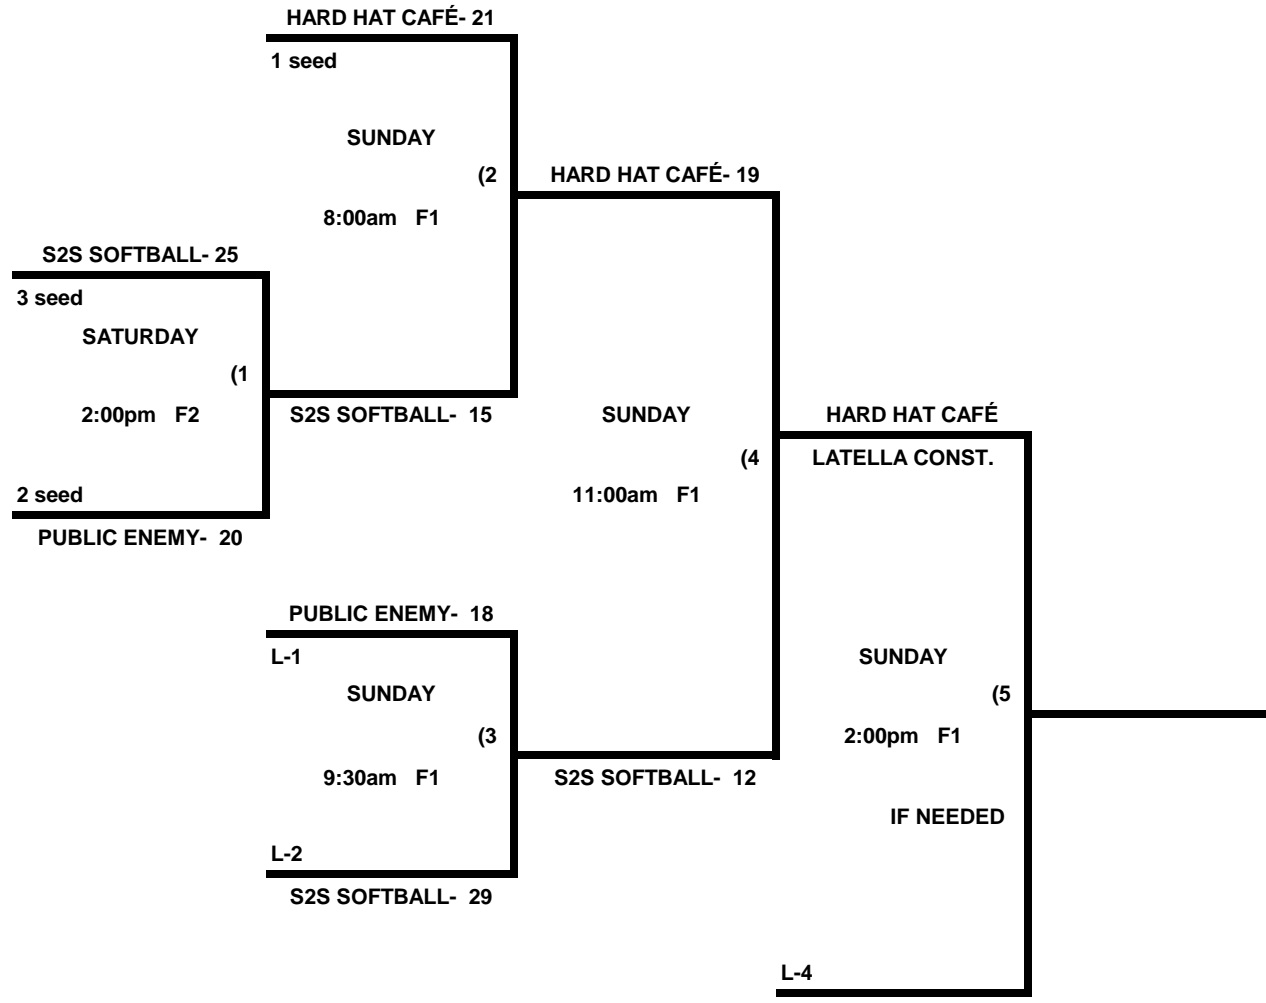

SSUSA's Sunshine State Showdown
June 19-21, 2020

Punta Gorda, FL
Men's 50 Major Division