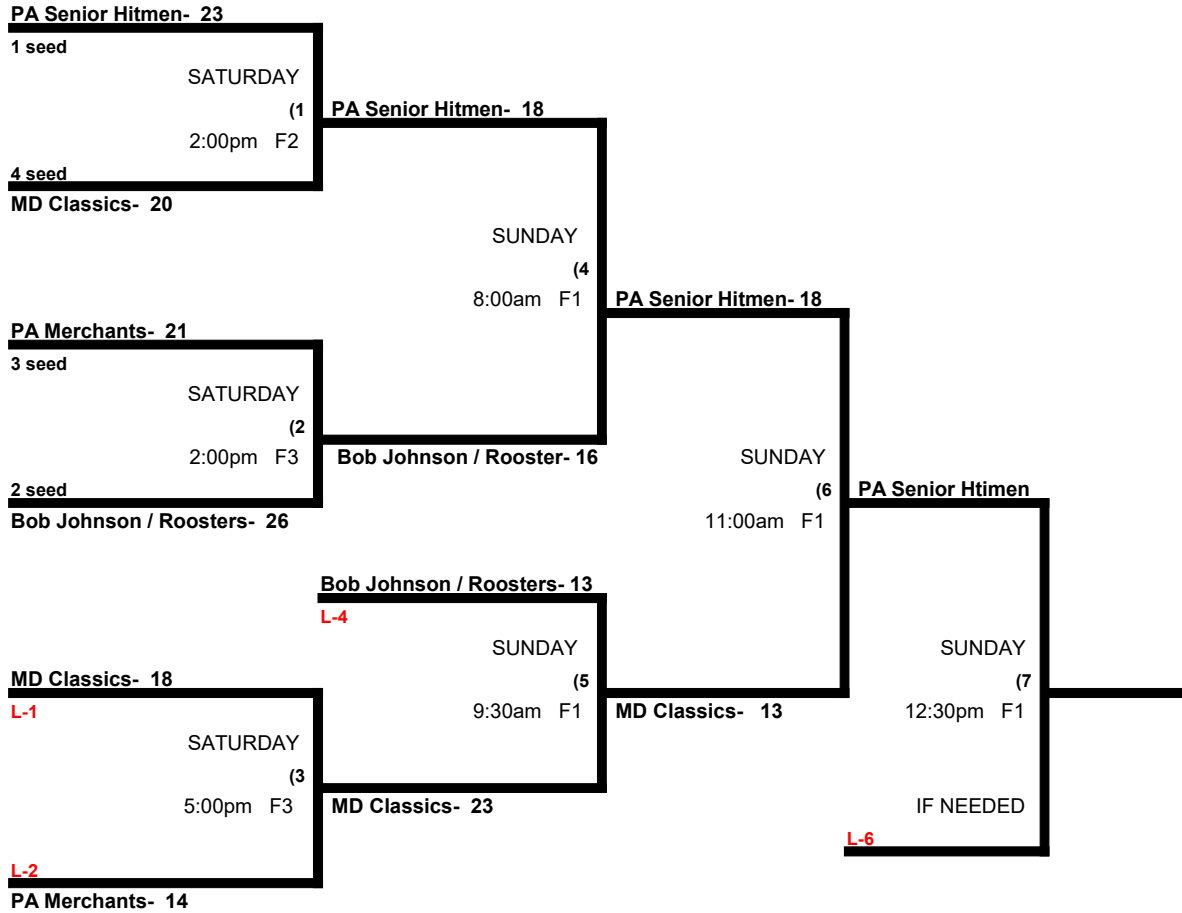

OLD LINE STATE SHOWDOWN MEN'S 50 GOLD DIVISION

		WON	LOST	RUNS ALLOWED
1	PA Merchants (50 Major)	1	1	47
2	Bob Johnson Chevy (50 AAA)	1	1	37
3	PA Senior Hitmen (50 AAA)	2	0	29
4	MD Classics (50 AAA)	0	2	30

SEEDING GAME SCHEDULE WAS REVISED ON 6/15

	TEAM	NAME		FIELD		TEAM	NAME
,8:00	1	<u>24</u> PA Merchants		3		2	<u>19</u> $ Bob Johnson Chevy
,8:00	3	<u>16</u> PA Senior Hitmen		4		4	<u>11</u> MD Classics
,9:30	1	<u>18</u> PA Merchants		3		3	<u>28</u> $ PA Senior Hitmen
.9:30	2	<u>14</u> Bob Johnson Chevy		4		4	<u>13</u> MD Classics

Format: 4 game guarantee. 2 preliminary games with all teams advancing to a Double Elimination bracket.

Balls: Each team will receive 6 balls at check in. Only those balls can be used in the tourney.

Home Team: Determined by a coin flip in all games that do not involve an equalizer

**Equalizer $** - Team with a "$" is VISITOR and RECEIVES an equalizer (5 runs or 11 defenders)

Home Runs- Major = 6 HR. AAA = 3 HR. AA = 1 HR. Play to lower rated team's HR rule in all games.

NOTE: Play to the lower rated HR total in all games during the tournament.

Pitch Count: Batter begins with a 1-1 count and does get a courtesy foul.

Runs per Inning- 5 runs per ½ inning at bat (except open inning)

Time Limits- Preliminary games = 65 minutes + open inning. Bracket games = 70 mins. Champ = 80 mins.

Seeding- 1) Overall Record 2) Head to Head 3) Least Runs Allowed 4) Best Run Differential 5) Coin Toss

Awards- One Awards Set to the winner of each bracket.

Schedule is Subject to Change at Discretion of Tournament and Field Directors

OLD LINE STATE SHOWDOWN
MEN'S 50 GOLD DIVISION
BRACKET WAS REVISED ON 6/15