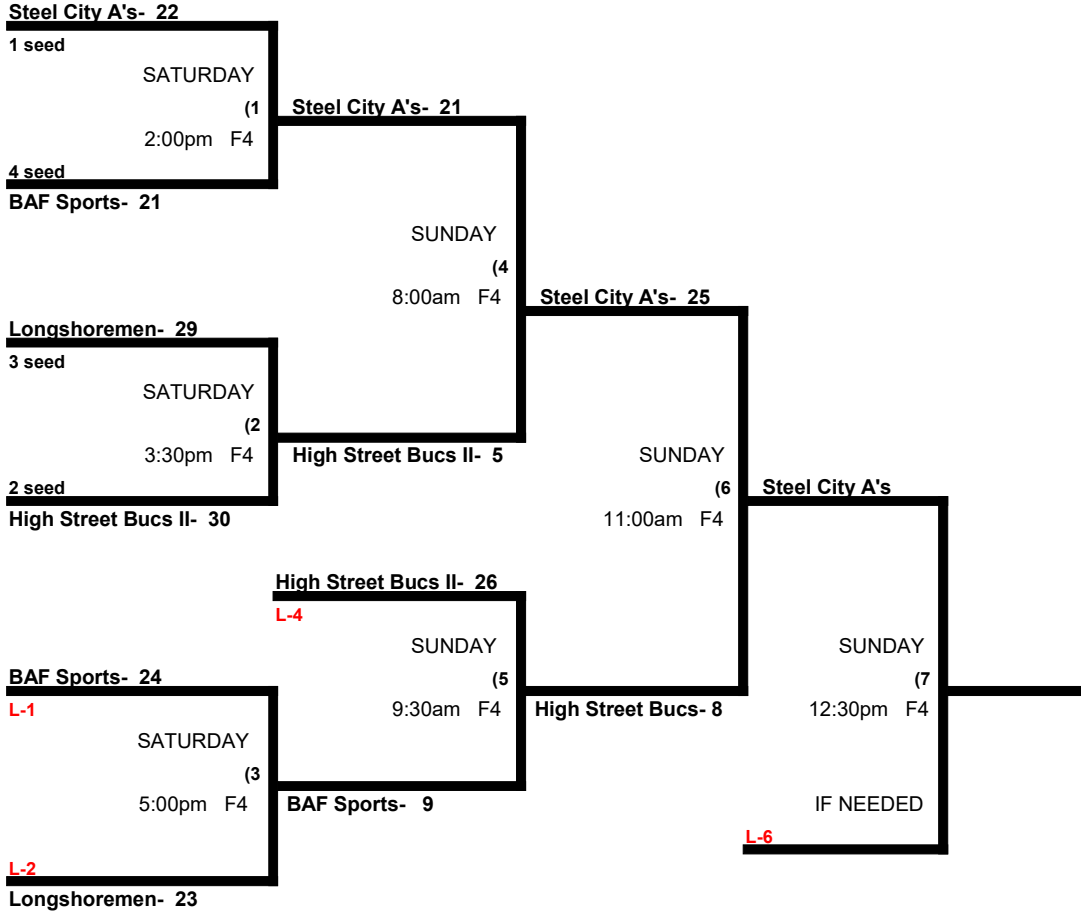

OLD LINE STATE SHOWDOWN MEN'S 55-60 GOLD DIVISION

	WON	LOST	RUNS ALLOWED
1 Longshoremen (55 AA)	1	1	35
2 BAF / Goats (55 AAA)	0	2	50
3 Steel City A's (55 AAA)	2	0	26
4 High Street Bucs II (60 Major)	1	1	35

SEEDING GAME SCHEDULE WAS REVISED ON 6/15

	TEAM	NAME		FIELD		TEAM	NAME
.8:00	1	<u>30</u> $ Longshoremen		1		2	<u>19</u> BAF / Goats
.8:00	3	<u>19</u> Steel City A's		2		4	<u>11</u> High Street Bucs II
.9:30	1	<u>15</u> $ Longshoremen		1		3	<u>16</u> Steel City A's
.9:30	2	<u>16</u> BAF / Goats		2		4	<u>20</u> High Street Bucs II

Format: 4 game guarantee. 2 preliminary games with all teams advancing to a Double Elimination bracket.

Balls: Each team will receive 6 balls at check in. Only those balls can be used in the tourney.

Home Team: Determined by a coin flip in all games that do not involve an equalizer

**Equalizer $** - Team with a "$" is VISITOR and RECEIVES an equalizer (5 runs or 11 defenders)

Home Runs- Major = 6 HR. AAA = 3 HR. AA = 1 HR. Play to lower rated team's HR rule in all games.

NOTE: Play to the lower rated HR total in all games during the tournament.

Pitch Count: Batter begins with a 1-1 count and does get a courtesy foul.

Runs per Inning- 5 runs per ½ inning at bat (except open inning)

Time Limits- Preliminary games = 65 minutes + open inning. Bracket games = 70 mins. Champ = 80 mins.

Seeding- 1) Overall Record 2) Head to Head 3) Least Runs Allowed 4) Best Run Differential 5) Coin Toss

Awards- One Awards Set to the winner of each bracket.

Schedule is Subject to Change at Discretion of Tournament and Field Directors

**OLD LINE STATE SHOWDOWN
MEN'S 55-60 GOLD DIVISION
BRACKET WAS REVISED ON 6/15**