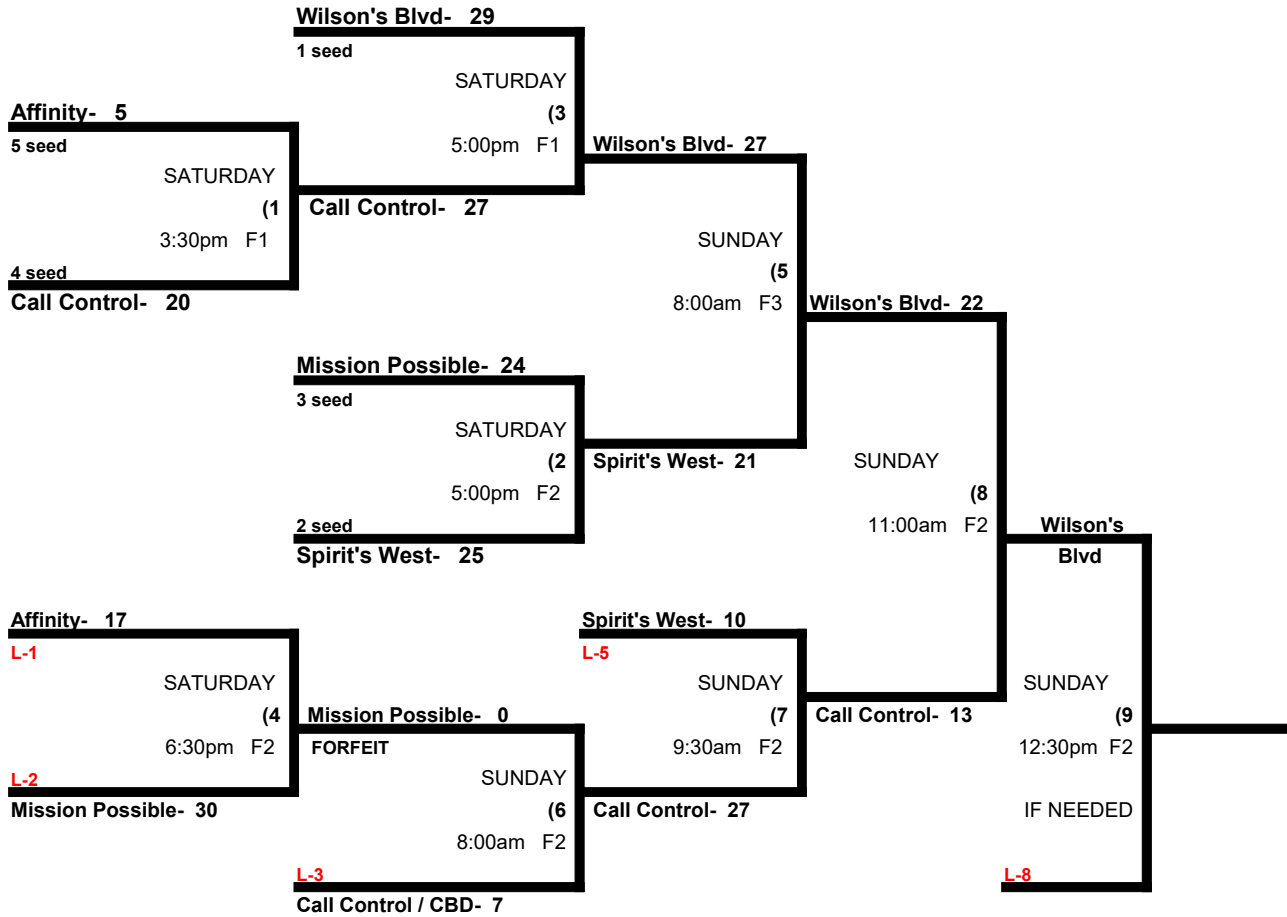

OLD LINE STATE SHOWDOWN MEN'S 40-50 PLATINUM DIVISION

		WON	LOST	RUNS ALLOWED
1	Adrenaline (40 M)	XXX	XXX	LATE WITHDRAWAL
2	Affinity (40 M)	0	2	44
3	Call Control / CBD (40 M)	1	1	39
4	Mission Possible (40 M)	1	1	43
5	Wilson's Blvd / Chesapeake (40 M)	2	0	20
6	Spirit's West 50s (M+)	1	1	34

SEEDING GAME SCHEDULE WAS REVISED ON 6/15

	TEAM	NAME	FIELD	TEAM	NAME
.11:00	4	<u>24</u> Mission Possible	1	2	<u>23</u> Affinity
.11:00	5	<u>24</u> Wilson's Blvd	2	3	<u>15</u> Call Control / CBD
.12:30	6	<u>20</u> Spirit's West 50s	1	4	<u>13</u> Mission: Possible
.12:30	2	<u>5</u> Affinity	2	5	<u>20</u> Wilson's Blvd
.2:00	3	<u>21</u> Call Control / CBD	1	6	<u>19</u> Spirit's West 50

Format: 4 game guarantee. 2 preliminary games with all teams advancing to a Double Elimination bracket.

Balls: Each team will receive 6 balls at check in. Only those balls can be used in the tourney.

Home Team: Determined by a coin flip in all games that do not involve an equalizer

**Equalizer $** - Team with a "$" is VISITOR and RECEIVES an equalizer (5 runs or 11 defenders)

Home Runs- 40 Major = 8 HR.

NOTE: Play to the lower rated HR total in all games during the tournament.

Pitch Count: Batter begins with a 1-1 count and does get a courtesy foul.

Runs per Inning- 5 runs per ½ inning at bat (except open inning)

Time Limits- Preliminary games = 65 minutes + open inning. Bracket games = 70 mins. Champ = 80 mins.

Seeding- 1) Overall Record 2) Head to Head 3) Least Runs Allowed 4) Best Run Differential 5) Coin Toss

Awards- One Awards Set to the winner of each bracket.

Schedule is Subject to Change at Discretion of Tournament and Field Directors

**OLD LINE STATE SHOWDOWN
MEN'S 40-50 PLATINUM DIVISION
BRACKET WAS REVISED ON 6/15**