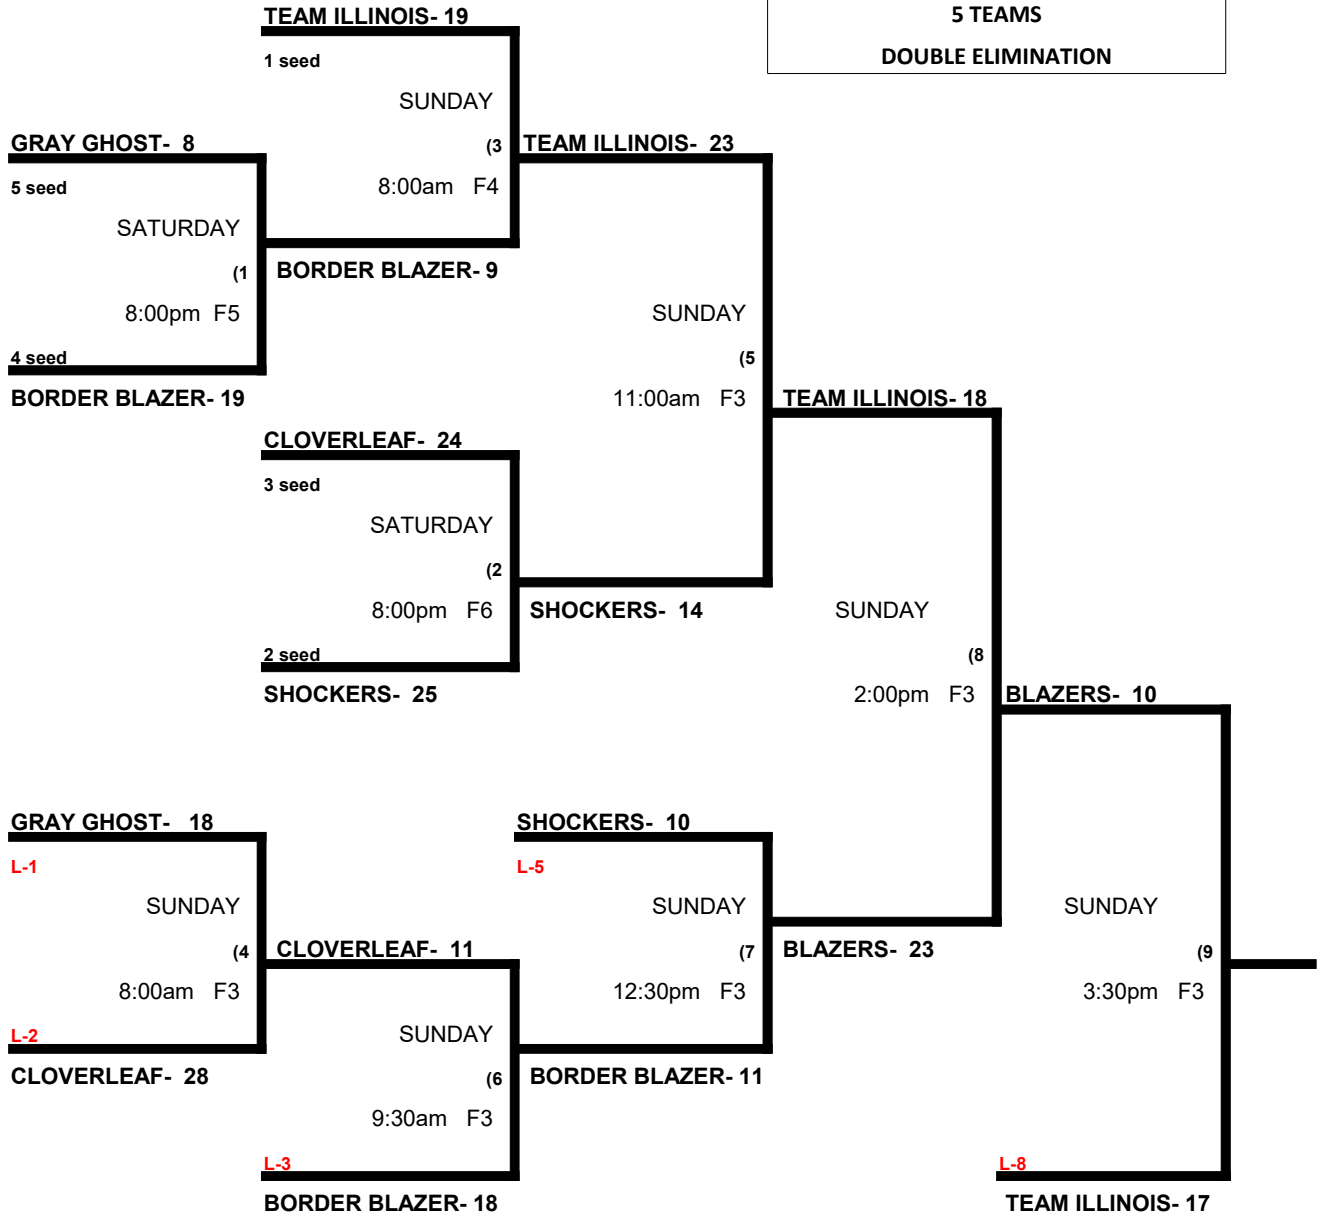

BRICKYARD INVITATIONAL
55-60 GOLD BRACKET
 April 24-25, 2021 (Midwest Sport & Social Complex)

5 TEAMS
 DOUBLE ELIMINATION

50 AAA DIVISION 9 TEAMS

		WON	LOST	RUNS ALLOWED
1	All In Softball	1	1	
2	Alpha Dawgs / Dayton	0	2	
3	Area 51 50s	2	0	
4	Chi-Town Ballers	2	0	
5	Chi-Town Assault	2	0	
6	Dayton Legends / Tilton	1	1	
7	Good Wood	0	2	
8	Indiana Legends	1	1	
9	T&T Softball Club	0	2	