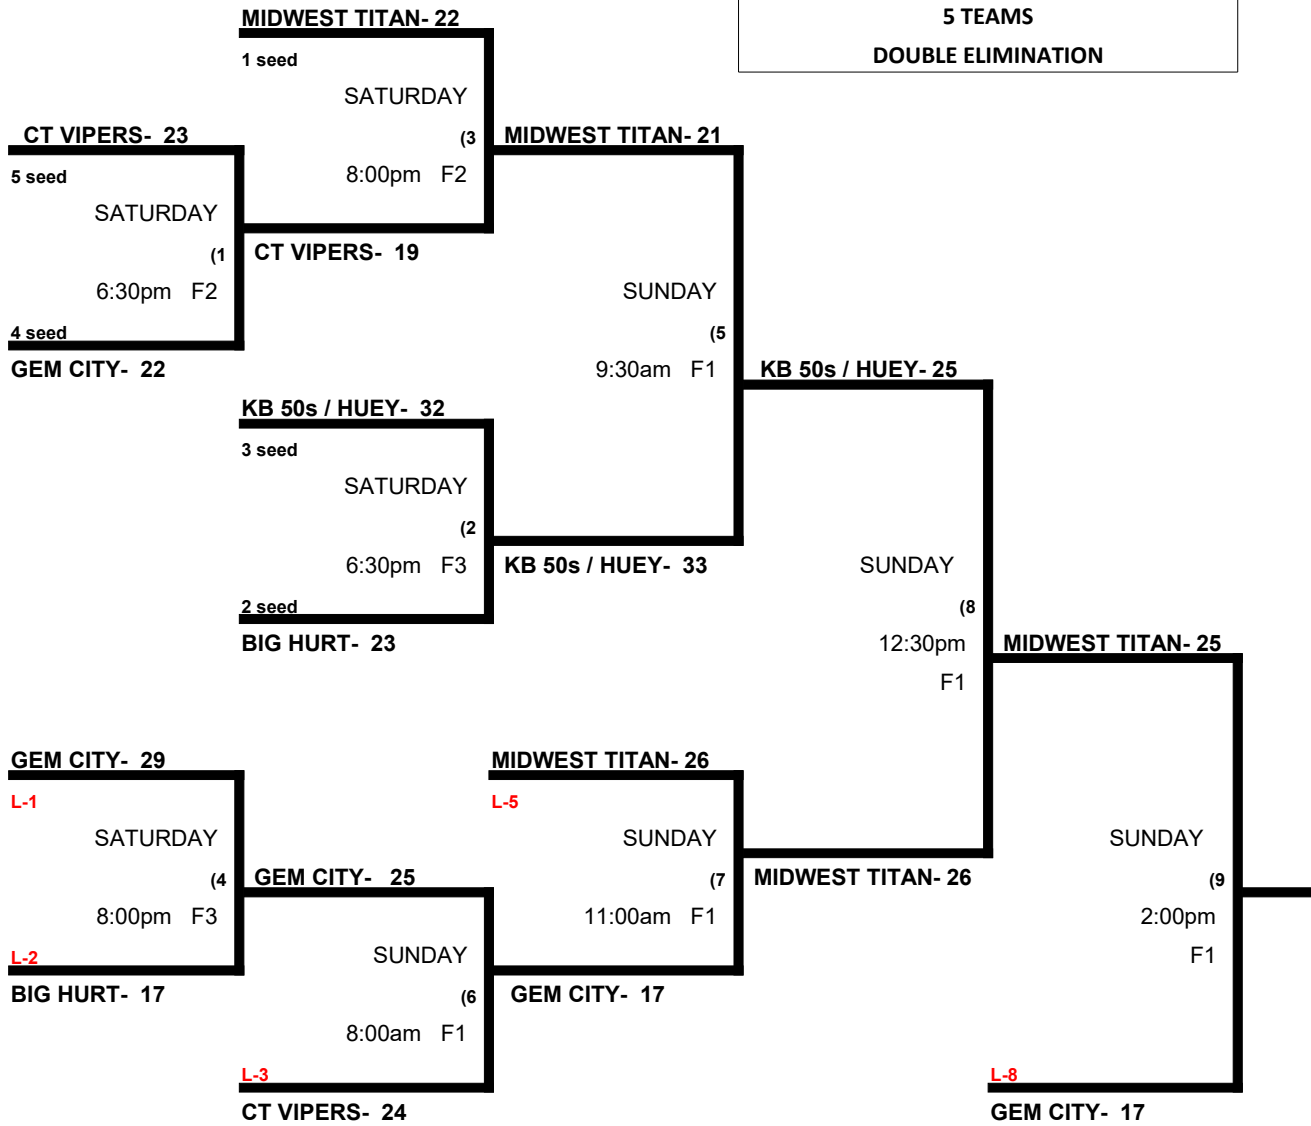

40-50 PLATINUM DIVISION 7 TEAMS

		WON	LOST	RUNS ALLOWED
1	40 Ballerz (40 Major)	1	1	
2	Pittsburgh Sports Bar (40 Major)	0	2	
3	Midwest Titans (50 Major Plus)	2	0	
4	Big Hurt Softball (50 Major)	2	0	
5	CT Vipers (50 Major)	0	2	
6	Gem City / Pauer Sports (50 Major)	1	1	
7	KB 50s / Huey Designs (50 Major)	1	1	

Midwest Sport & Social Complex (7509 New Augusta Road * Indianapolis, IN 46268)

TEAM	NAME	FIELD	TEAM	NAME
12:30pm	1 <u>14</u> 40 Ballerz	1	3 <u>25</u> Midwest Titans	
12:30pm	2 <u>12</u> Pittsburgh Sports Bar	3	4 <u>26</u> $ Big Hurt Softball	
12:30pm	6 <u>21</u> Gem City / Pauer	4	7 <u>7</u> KB 50s / Huey Design	
2:00pm	3 <u>25</u> Midwest Titans	1	2 <u>16</u> Pittsburgh Sports Bar	
2:00pm	5 <u>18</u> $ CT Vipers	3	1 <u>19</u> 40 Ballerz	
2:00pm	4 <u>24</u> Big Hurt Softball	4	6 <u>23</u> Gem City / Pauer	
3:30pm	7 <u>19</u> KB 50s / Huey Design	1	5 <u>9</u> CT Vipers	

Format: 4 game guarantee (2 seeding games into double elimination)

Awards: 1 awards set for 40 Major (Best 2 of 3) and 1 awards set for 50 Platinum (Double Elimination)

Seeding: 1) Overall Record, 2) Fewest Runs Allowed, 3) Best Run Differential, 4) Coin Toss

Home Team: Determined by a coin flip in all games that do not involve an equalizer

Equalizer - $ Team #1-3 GIVE 5 runs OR 11 defenders to teams 4-7 and are HOME in all games played.

Home Runs- 40 Major vs 50 Major Plus = 8 HR. 50 Major Plus vs 50 Major = 6 HR.

NOTE: SSUSA Official Rulebook §9.5 (Retrieving Home Run Balls) will be strictly enforced.

Pitch Count: Batter begins with a 1-1 count and does get a courtesy foul.

Runs per Inning- 5 runs per ½ inning at bat (except open inning)

Time Limits- RR = 65 + opening inning. Bracket = 70 + open inning, Championship game(s) = 80+ open inning

Schedule is Subject to Change at Discretion of Tournament and Field Directors

BRICKYARD INVITATIONAL
50 PLATINUM BRACKET
April 24-25, 2021 (Midwest Sport & Social Complex)

5 TEAMS
DOUBLE ELIMINATION