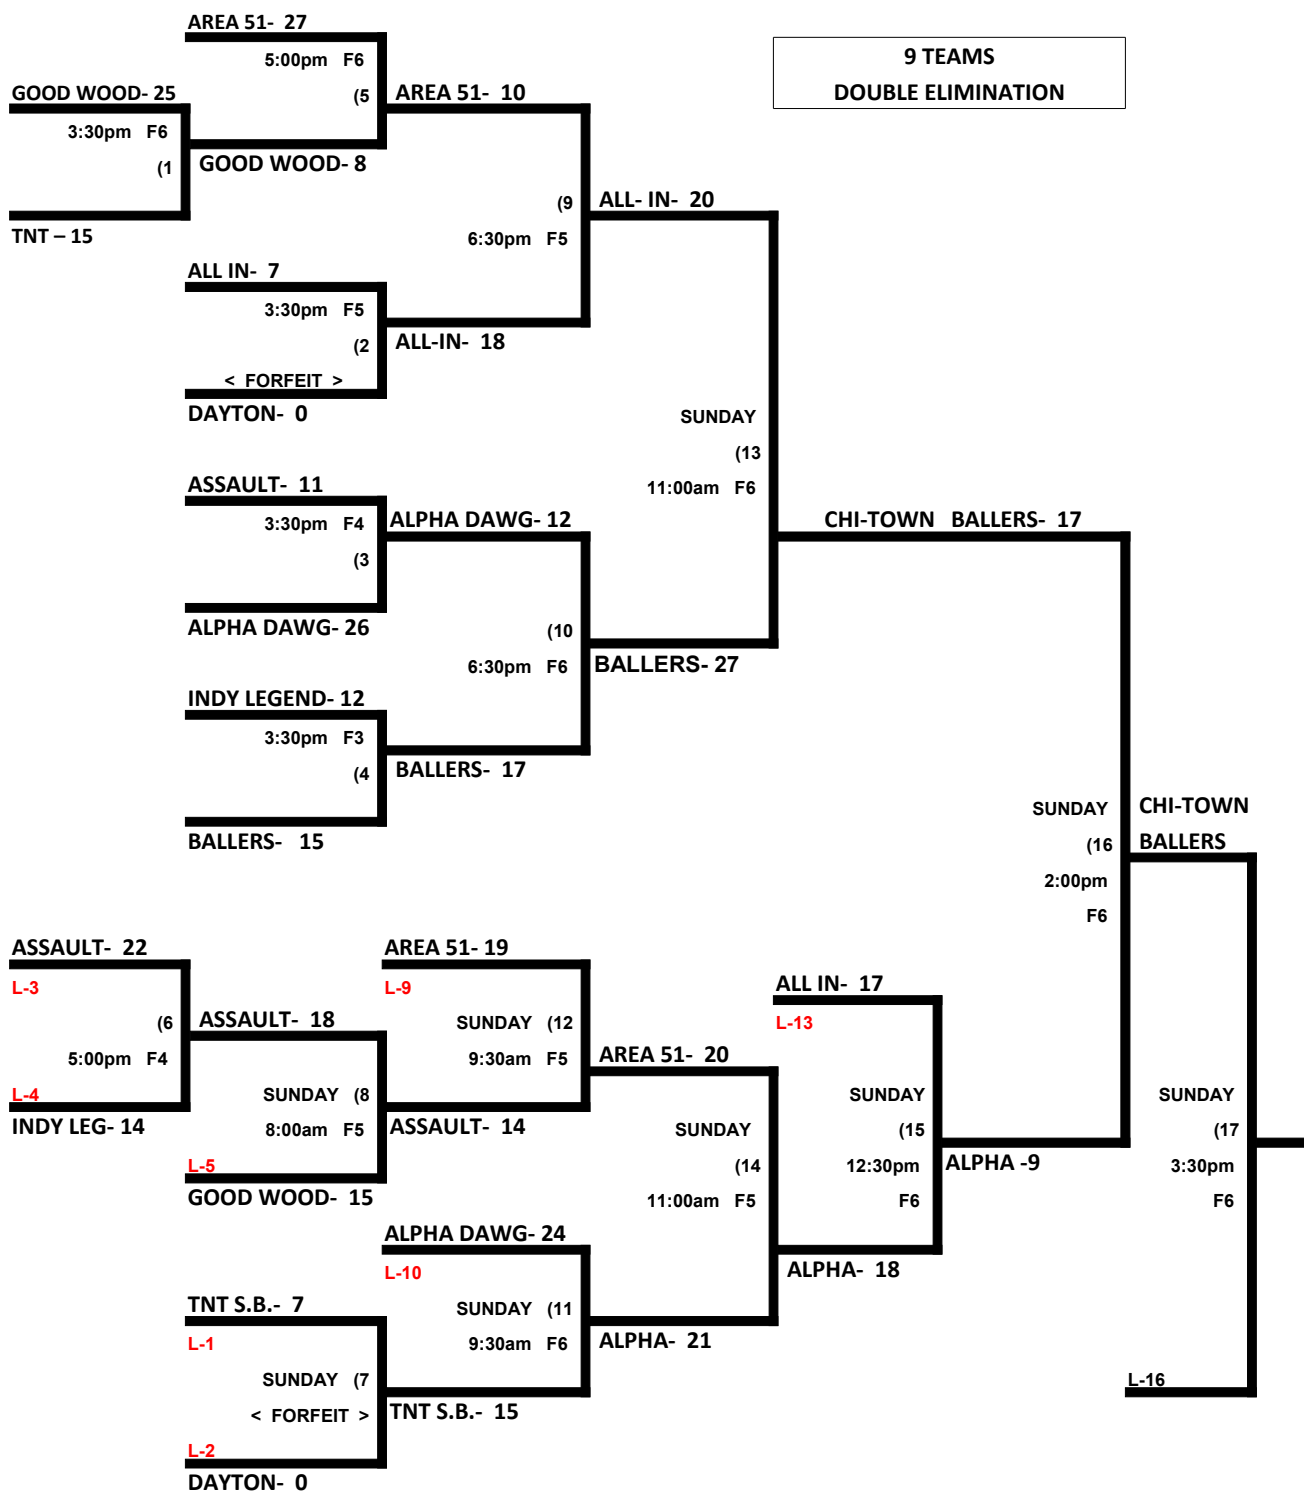

BRICKYARD INVITATIONAL

50 AAA BRACKET

April 24-25, 2021 (Midwest Sport & Social Complex)

40-50 PLATINUM DIVISION 7 TEAMS

		WON	LOST	RUNS ALLOWED
1	40 Ballerz (40 Major)	1	1	
2	Pittsburgh Sports Bar (40 Major)	0	2	
3	Midwest Titans (50 Major Plus)	2	0	
4	Big Hurt Softball (50 Major)	2	0	
5	CT Vipers (50 Major)	0	2	
6	Gem City / Pauer Sports (50 Major)	1	1	
7	KB 50s / Huey Designs (50 Major)	1	1	