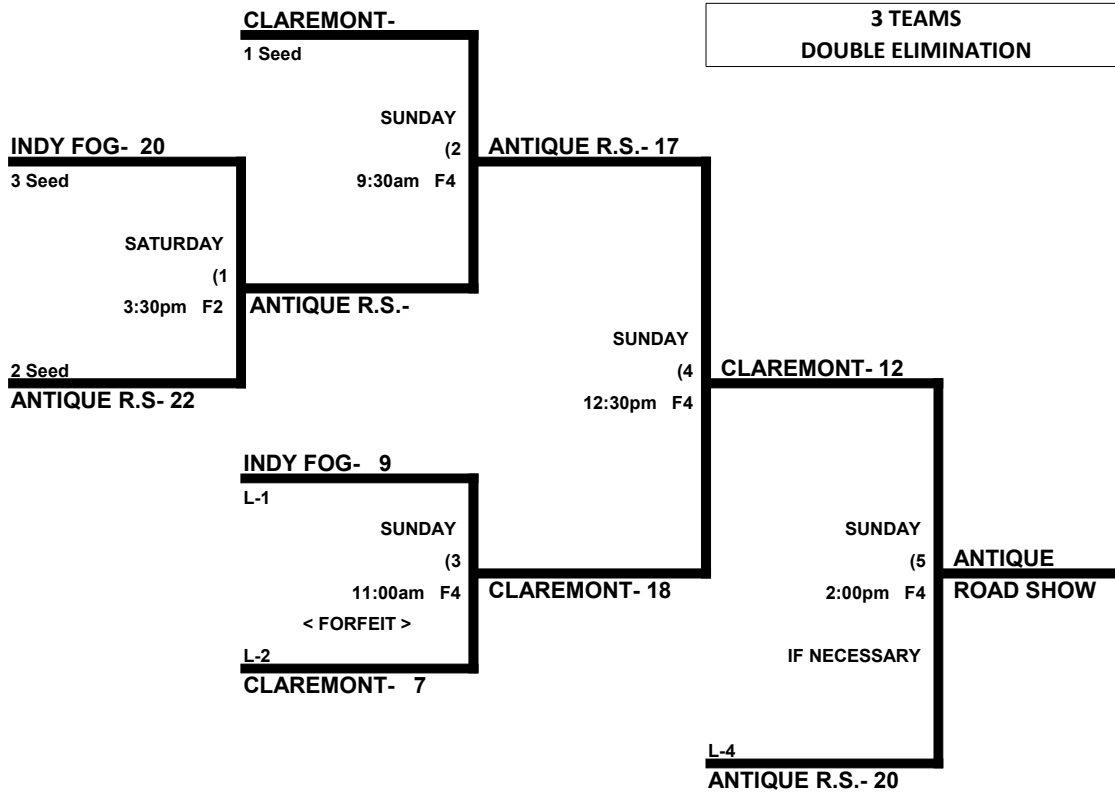

Schedule is Subject to Change at Discretion of Tournament and Field Directors

BRICKYARD INVITATIONAL
60-65 SILVER BRACKET
 April 24-25, 2021 (Midwest Sport & Social Complex)

55-60 PLATINUM DIVISION 5 TEAMS