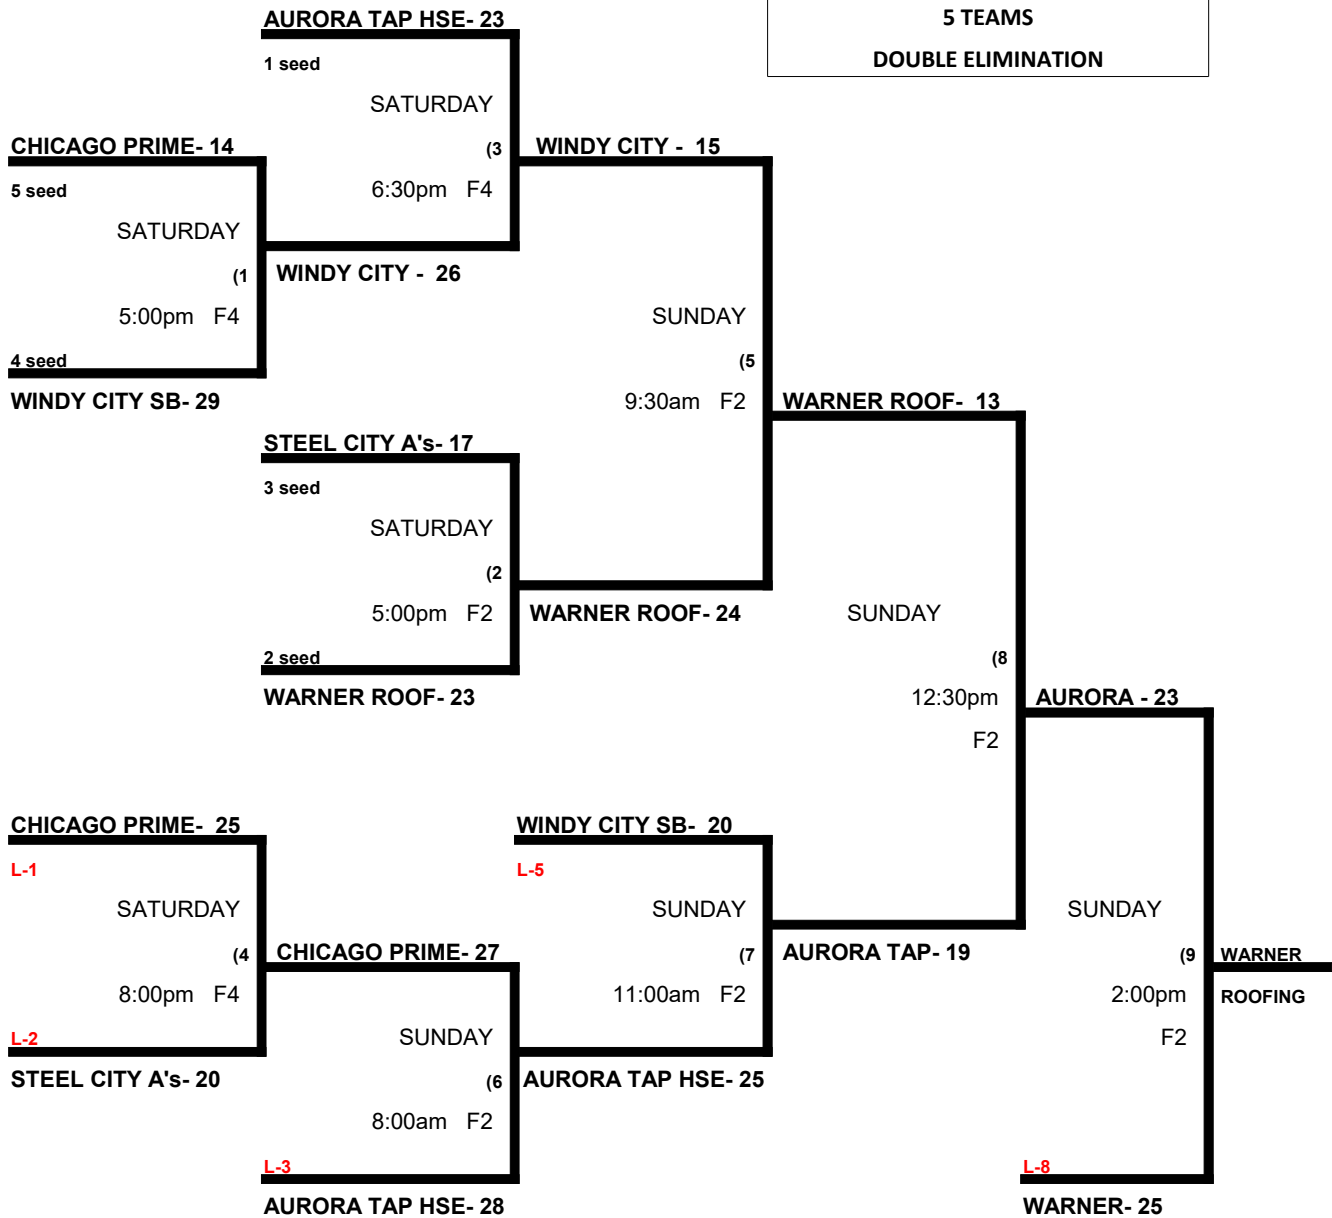

Schedule is Subject to Change at Discretion of Tournament and Field Directors

BRICKYARD INVITATIONAL
55-60 PLATINUM BRACKET
 April 24-25, 2021 (Midwest Sport & Social Complex)

5 TEAMS
DOUBLE ELIMINATION