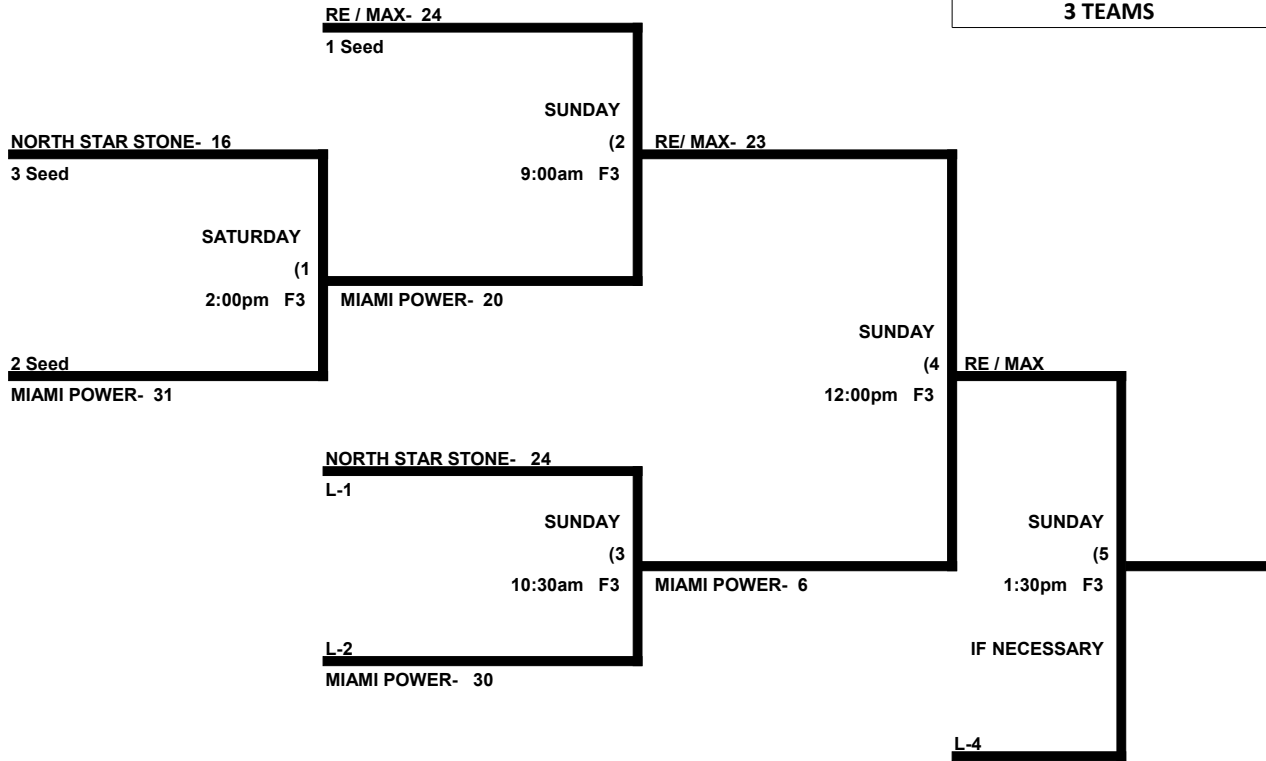

**SUNSHINE STATE SHOWDOWN
55 MAJOR DIVISION
April 24-25, 2021**

**DOUBLE ELIMINATION
3 TEAMS**