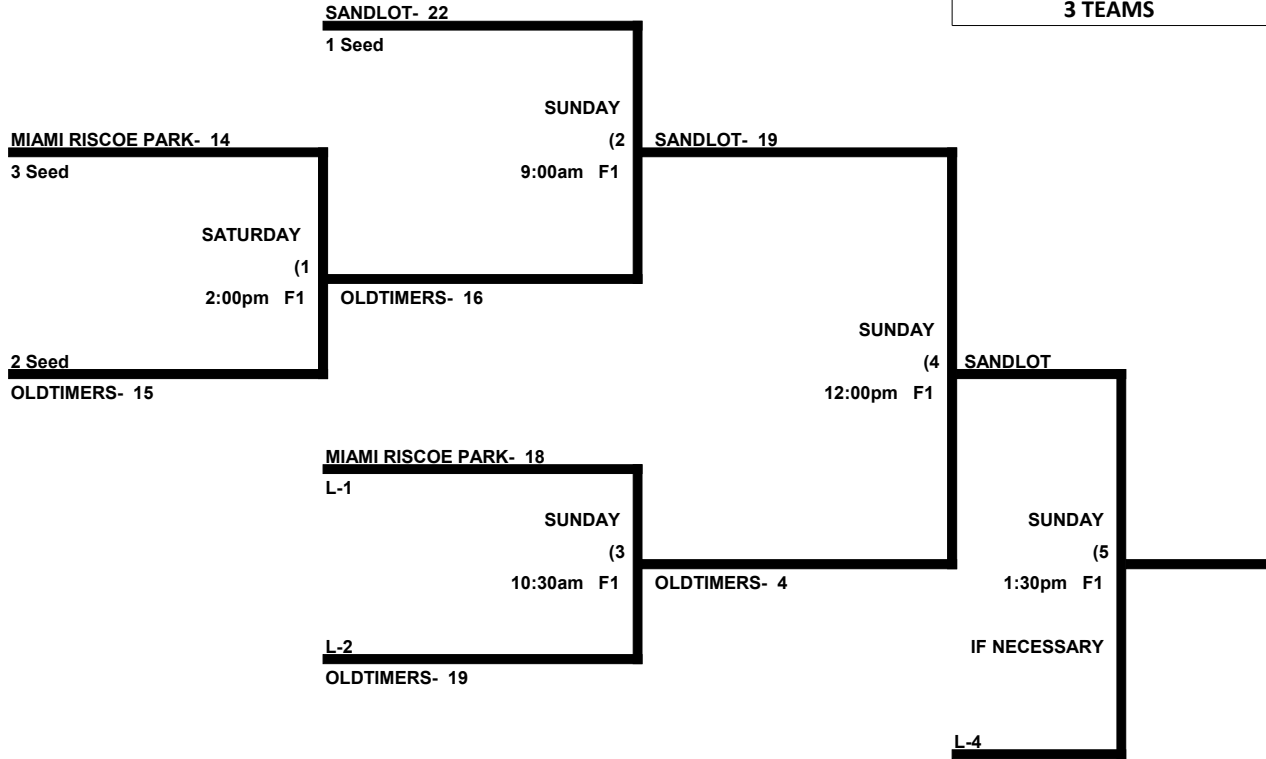

**SUNSHINE STATE SHOWDOWN
50 AAA DIVISION
April 24-25, 2021**

**DOUBLE ELIMINATION
3 TEAMS**

WOMEN'S DIVISION 3 TEAMS

		WON	LOST	RUNS ALLOWED
1	Blaze 40s (40 AAA)	1	1	
2	Kryptonite (50 Major)	2	0	
3	BAGS (50 AAA)	0	2	

SATURDAY- April 24th - Northwest Sports Park * Cape Coral, ,FL

TEAM	NAME	FIELD	TEAM	NAME
9:30am	2 <u>13</u> Kryptonite	5	3 <u>12</u> $ BAGS	
11:00am	2 <u>11</u> Kryptonite	5	1 <u>7</u> Blaze 40s	
12:30pm	3 <u>11</u> $ BAGS	5	1 <u>16</u> Blaze 40s	

Format: 4 game guarantee (2 seeding games into double elimination)

Home Team: Determined by a coin flip in all games that do not involve an equalizer

Equalizer - $ Team 3 RECEIVES a 5 run equalizer vs Teams 1 & 2, and is VISITOR

Home Runs- Major = 3 HR.

NOTE: SSUSA Official Rulebook §9.5 (Retrieving Home Run Balls) will be strictly enforced.

Pitch Count: Batter begins with a 1-1 count and does get a courtesy foul.

Runs per Inning- 5 runs per inning.

Time Limits- RR = 65 + opening inning. Bracket = 70 + open inning, Championship game(s) = 80+ open inning

Schedule is Subject to Change at Discretion of Tournament and Field Directors