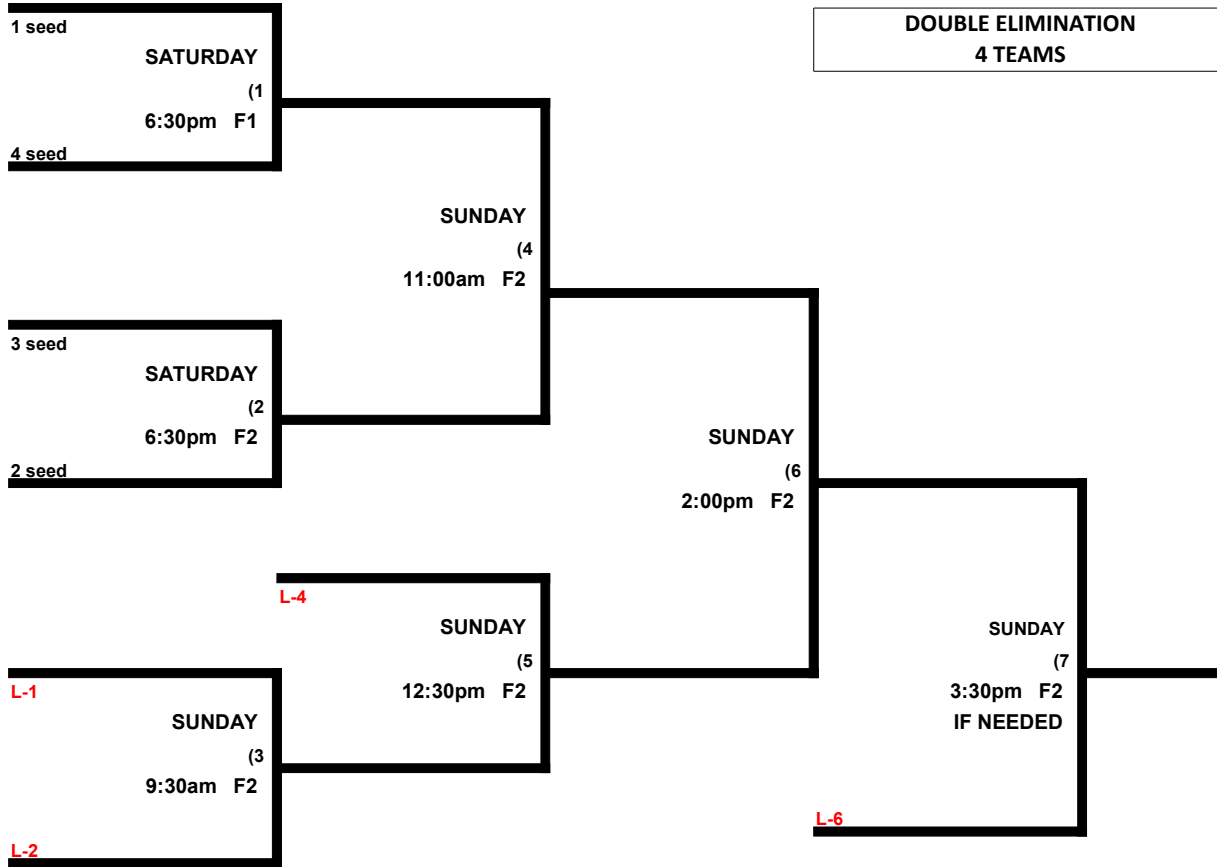

MUSIC CITY CLASSIC
60 AAA DIVISION
April 17-18, 2021 (Cedar Hill Softball Facilities)

DOUBLE ELIMINATION
4 TEAMS

60 PLATINUM DIVISION 7 TEAMS

		WON	LOST	RUNS ALLOWED
1	Windy City Softball (M+) (IL)			
2	Derby City 60s (KY)			
3	Dudley Lightning 60s #1 (MO)	xx	xx	WITHDREW
4	Dudley Lightning 60s #2 (MO)			
5	Dudley Monster (MS)			
6	Ohio Elite / Schones (OH)			
7	Suncoast / Adidas (KY)			

SATURDAY- April 17th - Cedar Hill Softball Facilities (860 Old Hickory Blvd * Madison, TN 37115)

	TEAM	NAME	FIELD	TEAM	NAME
11:00am	1	_____ Windy City Softball	1	4	_____ $ Dudley Lightning #2
11:00am	2	_____ Derby City	2	5	_____ Dudley Monster
11:00am	xx	_____ no game	xx	xx	_____ no game
12:30pm	7	_____ $ Suncoast / Adidas	1	1	_____ Windy City Softball
12:30pm	6	_____ Ohio Elite / Schones	2	5	_____ Dudley Monster
2:00pm	4	_____ Dudley Lightning #2	1	2	_____ Derby City
2:00pm	6	_____ Ohio Elite / Schones	2	7	_____ Suncoast / Adidas

Format: 4 game guarantee (2 seeding games into Double Elimination, commencing Saturday afternoon)

Home Team: Determined by a coin flip in all games that do not involve an equalizer

Equalizer - $ Team 1 GIVES 5 runs OR 11 defenders to Team 2-7 and is HOME TEAM in all games played.

Home Runs- Major Plus = 9 HR. Major = 6 HR. Play to lower rated team HR rule in all games.

NOTE: SSUSA Official Rulebook §9.5 (Retrieving Home Run Balls) will be strictly enforced.

Pitch Count: Batter begins with a 1-1 count and does get a courtesy foul.

Runs per Inning- 5 runs per ½ inning at bat (except open inning)

Time Limits- RR = 65 + opening inning. Bracket = 70 + open inning, Championship game(s) = 80+ open inning

Schedule is Subject to Change at Discretion of Tournament and Field Directors