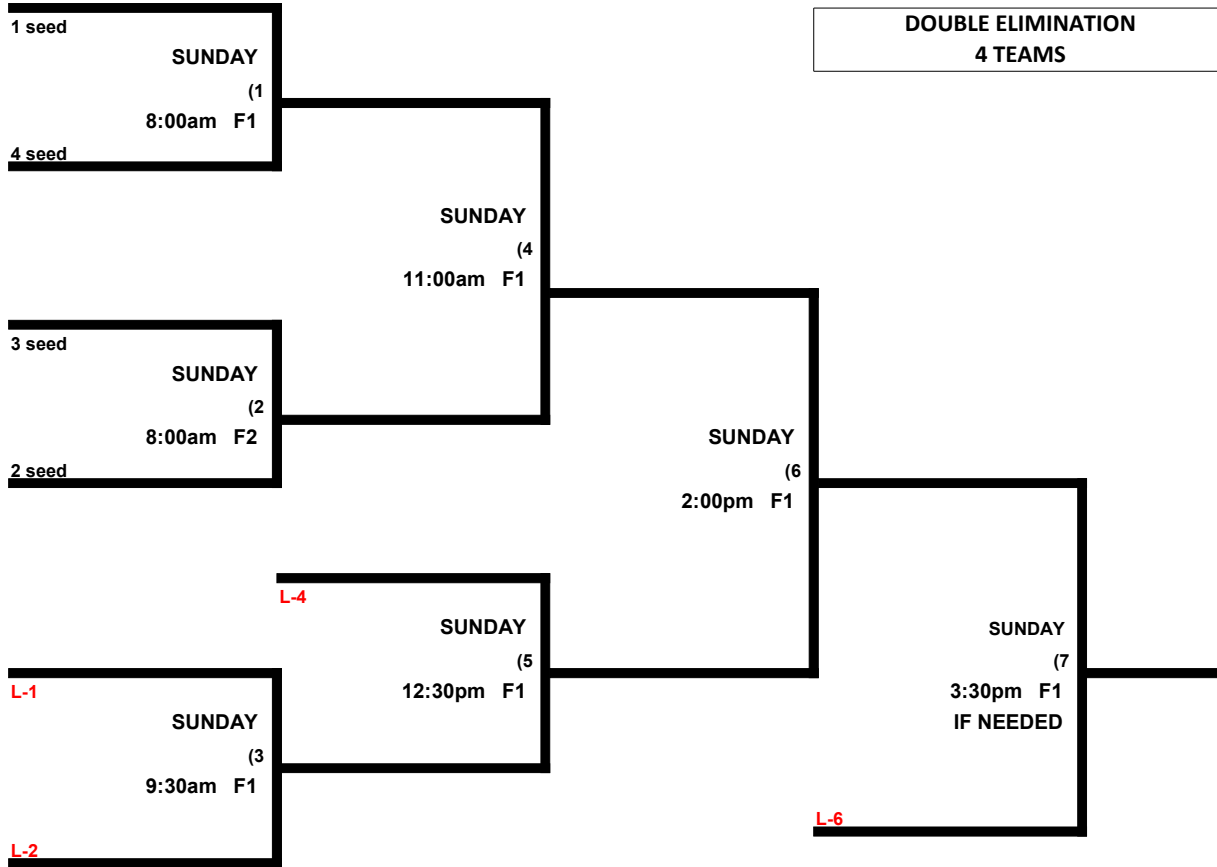

Time Limits- RR = 65 + opening inning. Bracket = 70 + open inning, Championship game(s) = 80+ open inning

Schedule is Subject to Change at Discretion of Tournament and Field Directors

MUSIC CITY CLASSIC
 55 AAA DIVISION
 April 17-18, 2021 (Cane Ridge Park)