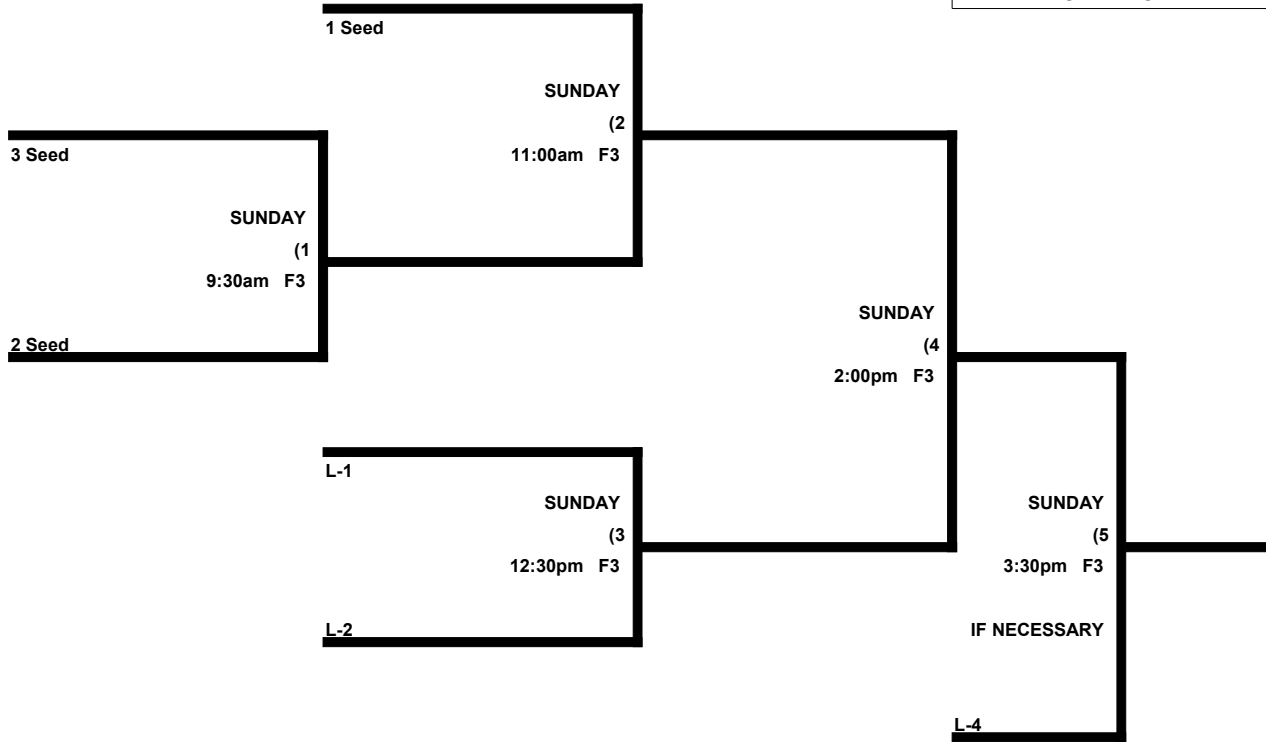

60-65 GOLD DIVISION 7 TEAMS

		WON	LOST	RUNS ALLOWED
1	Chicago Prime (65 Major)			
2	(By) Grace Redeemed (65 AAA)			
3	TAG (65 AAA)			
4	Champaign Softball 60s			
5	Midwest Eclipse 60s			
6	The Power			
7	TN Connection 60s			

SATURDAY- April 17th - Cedar Hill Softball Facilities (860 Old Hickory Blvd * Madison, TN 37115)

	TEAM	NAME	FIELD	TEAM	NAME
11:00am	3	_____ TAG 65s	1	6	_____ The Power
12:30pm	4	_____ Champaign Softball	1	7	_____ TN Connection
12:30pm	5	_____ Midwest Eclipse	2	2	_____ (By) Grace Redeemed
2:00pm	7	_____ TN Connection	1	3	_____ TAG 65s
2:00pm	6	_____ The Power	2	1	_____ Chicago Prime 65M
3:30pm	2	_____ (By) Grace Redeemed	1	4	_____ Champaign Softball
3:30pm	1	_____ Chicago Prime 65M	2	5	_____ Midwest Eclipse

Format: 4 game guarantee (2 seeding games. Teams 1-3 and Teams 4-7 to separate Double Eliminations.

Home Team: Determined by a coin flip in all games that do not involve an equalizer

Equalizer - Teams 2-3 RECEIVE an equalizer (5 runs, or 11 defenders) vs Team 1 and Team 4-7.

Home Runs- Major = 6 HR. AAA = 3 HR. Play to lower rated team HR rule in all games.

NOTE: SSUSA Official Rulebook §9.5 (Retrieving Home Run Balls) will be strictly enforced.

Pitch Count: Batter begins with a 1-1 count and does get a courtesy foul.

Runs per Inning- Major Plus vs Major = 5 runs per inning. Major Plus vs Major Plus = 7 runs per inning

Time Limits- RR = 65 + opening inning. Bracket = 70 + open inning, Championship game(s) = 80+ open inning

Schedule is Subject to Change at Discretion of Tournament and Field Directors

**MUSIC CITY CLASSIC
65 GOLD DIVISION
April 17-18, 2021 (Cedar Hill Softball Facilities)**

**DOUBLE ELIMINATION
3 TEAMS**