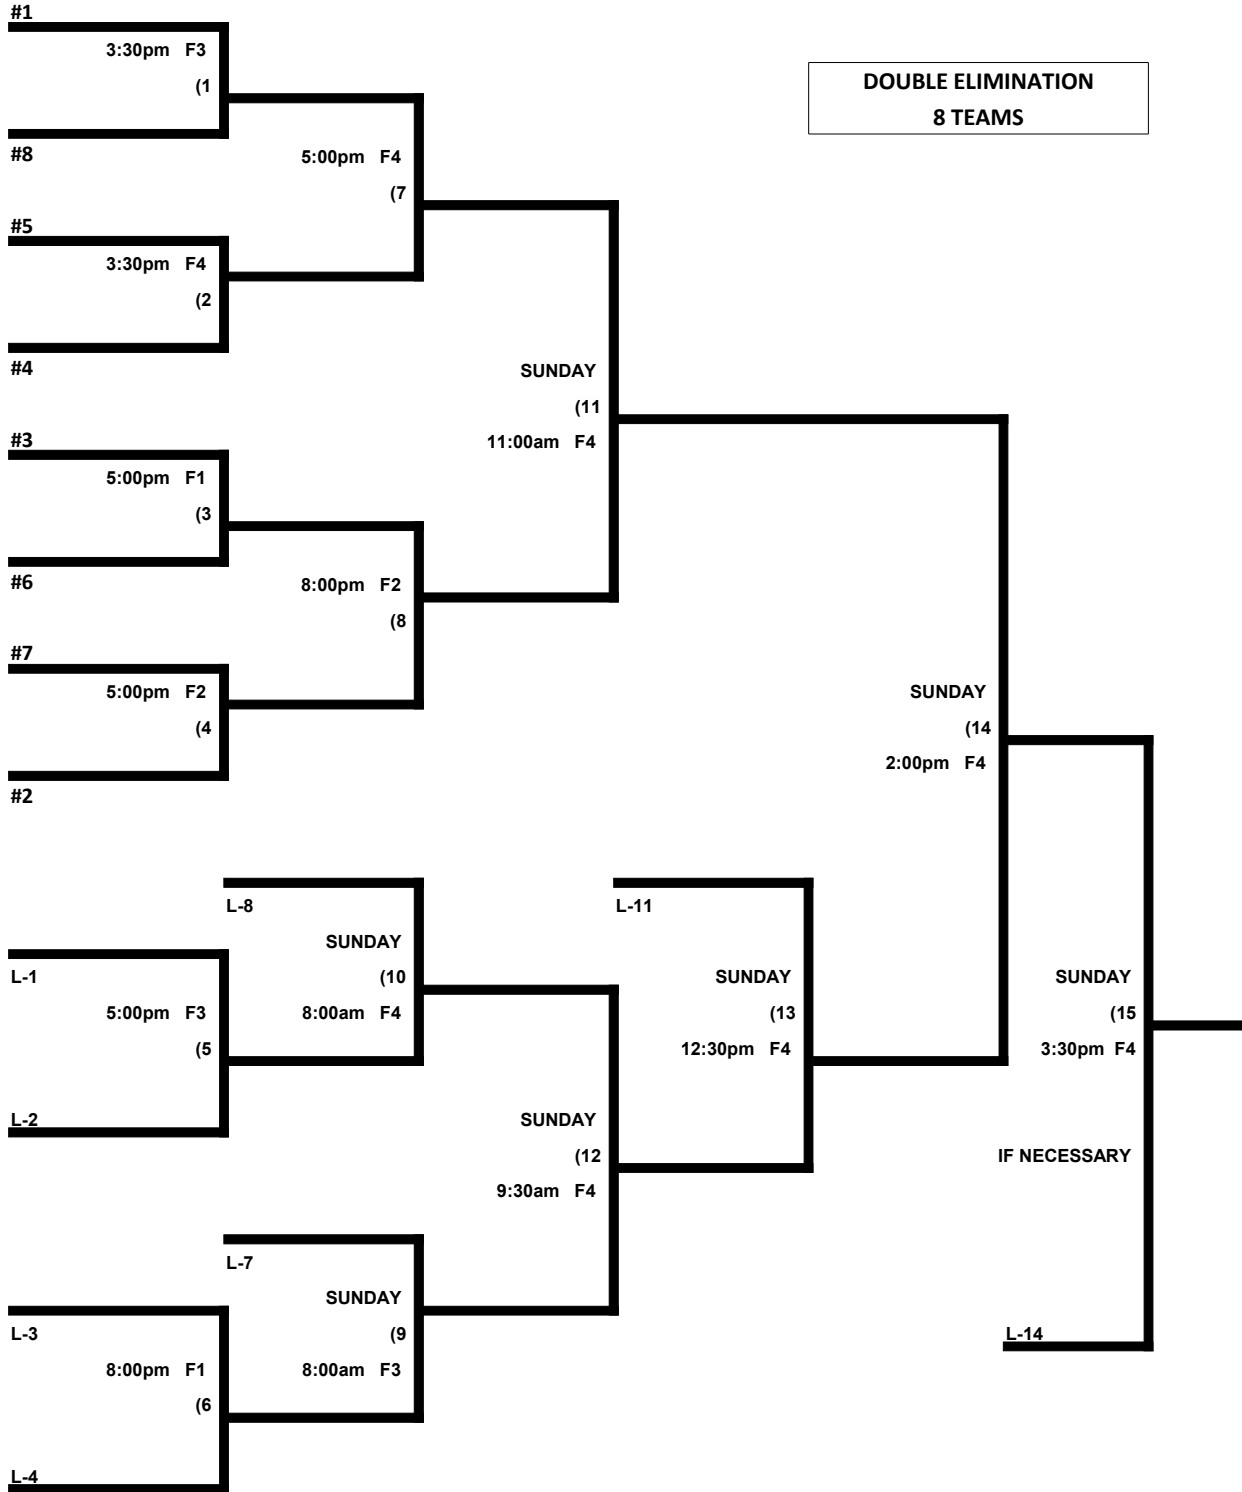

**MUSIC CITY CLASSIC
50-55 PLATINUM DIVISION
April 17-18, 2021 (Cedar Hill Softball Facilities)**

**DOUBLE ELIMINATION
8 TEAMS**

55 AAA DIVISION 4 TEAMS

		WON	LOST	RUNS ALLOWED
1	Derby City Masters (KY)			
2	Midwest Eclipse (IL)			
3	MN Lumberjacks (MN)			
4	United Printers (TN)			

SATURDAY- April 17th - Cane Ridge Park (419 Battle Road * Antioch, TN 37103)

	TEAM	NAME	FIELD	TEAM	NAME
12:30pm	1	_____ Derby City Masters	3	2	_____ Midwest Eclipse
12:30pm	3	_____ MN Lumberjacks	4	4	_____ United Printers
2:00pm	2	_____ Midwest Eclipse	3	3	_____ MN Lumberjacks
2:00pm	4	_____ United Printers	4	1	_____ Derby City Masters

Format: 4 game guarantee (2 seeding games into Double Elimination, commencing Sunday morning)

Home Team: Determined by a coin flip in all games that do not involve an equalizer

Equalizer - None.

Home Runs- AAA = 3 HR.

NOTE: SSUSA Official Rulebook §9.5 (Retrieving Home Run Balls) will be strictly enforced.

Pitch Count: Batter begins with a 1-1 count and does get a courtesy foul.

Runs per Inning- 5 runs per ½ inning at bat (except open inning)

Time Limits- RR = 65 + opening inning. Bracket = 70 + open inning, Championship game(s) = 80+ open inning

Schedule is Subject to Change at Discretion of Tournament and Field Directors