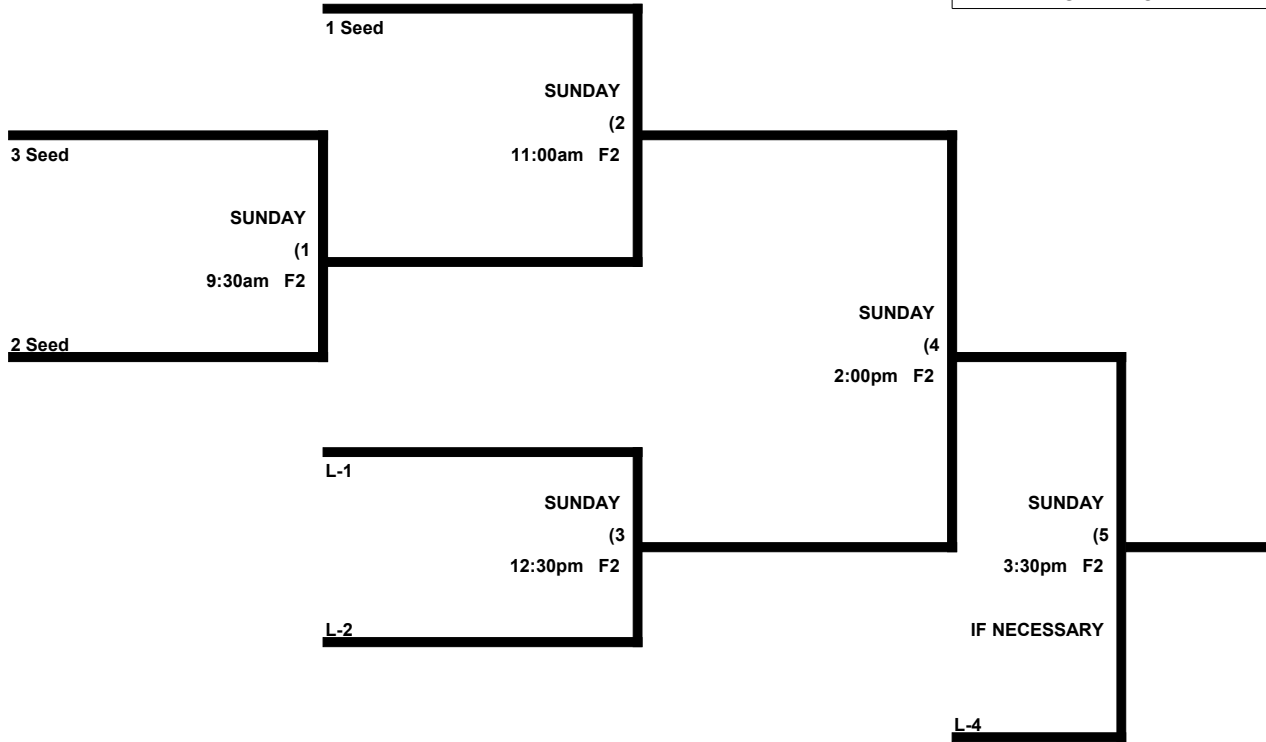

MUSIC CITY CLASSIC
55 MAJOR DIVISION
April 17-18, 2021 (Cane Ridge Park)

DOUBLE ELIMINATION
3 TEAMS

MUSIC CITY CLASSIC
50 AAA DIVISION
 April 17-18, 2021 (Cane Ridge Park)

DOUBLE ELIMINATION
9 TEAMS

40-50 PLATINUM DIVISION 6 TEAMS