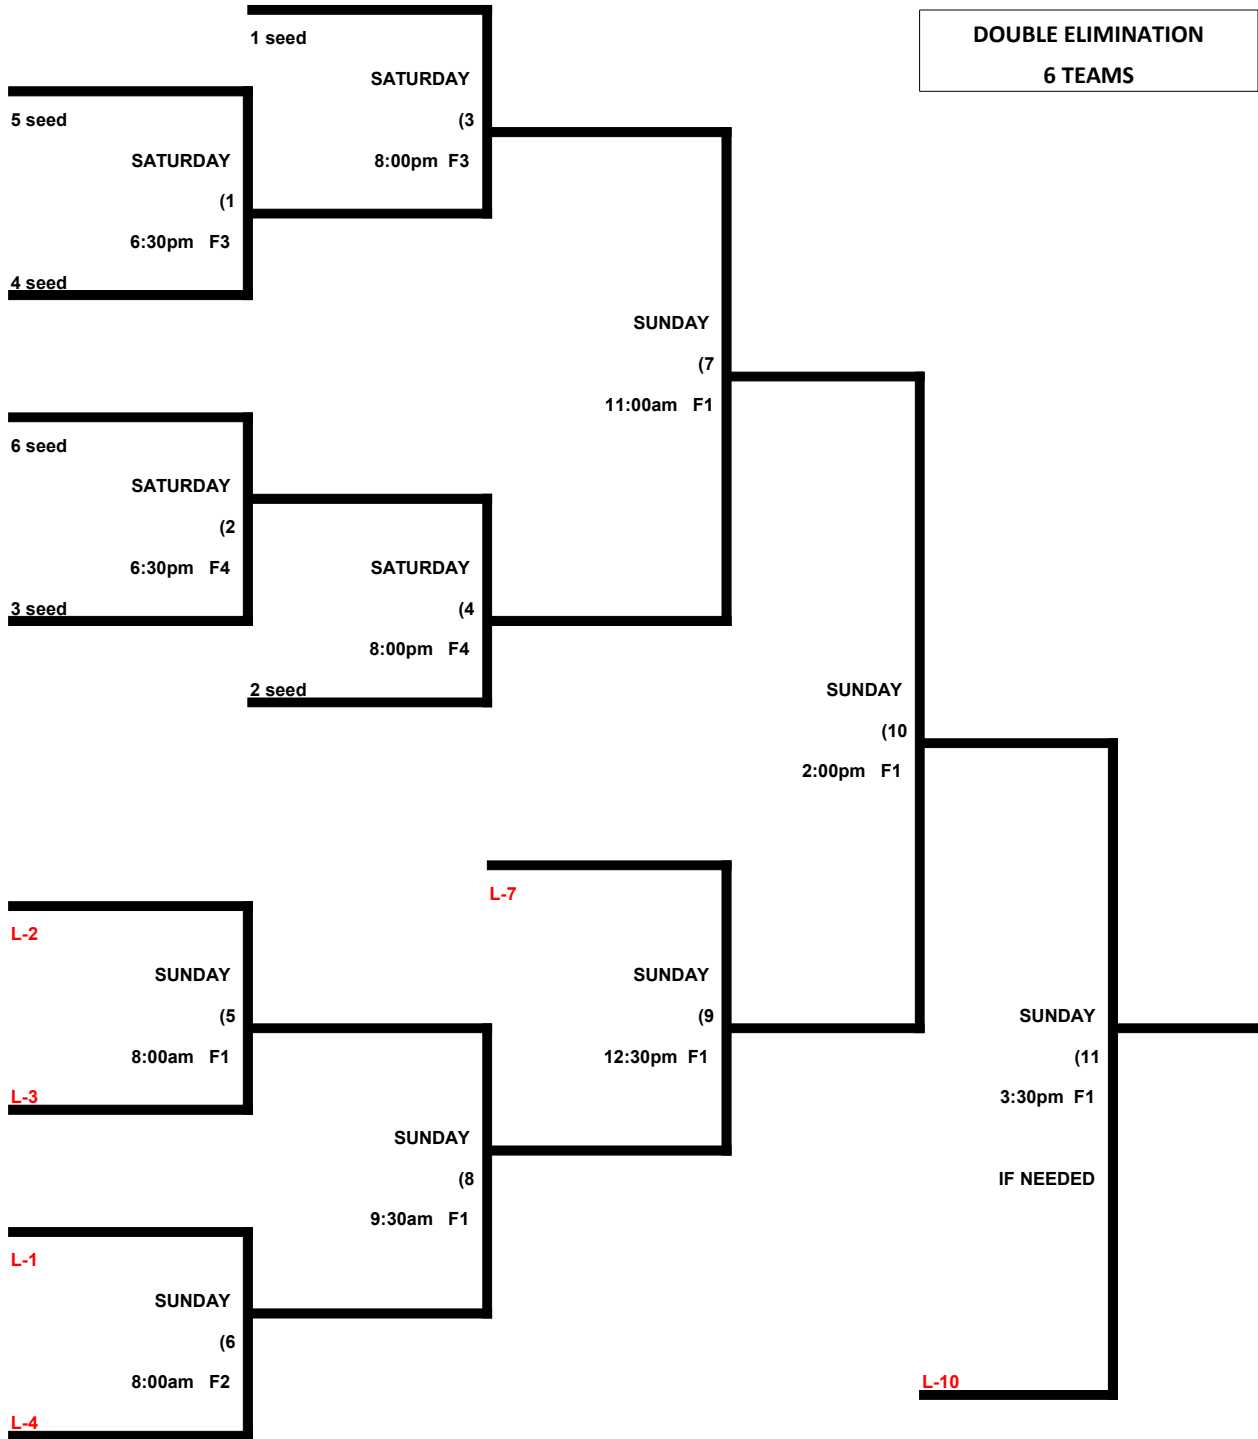

**MUSIC CITY CLASSIC
60 PLATINUM DIVISION
April 17-18, 2021 (Cedar Hill Softball Facilities)**

**DOUBLE ELIMINATION
6 TEAMS**

50-55 PLATINUM DIVISION 8 TEAMS

		WON	LOST	RUNS ALLOWED
1	50 Degrees (MO)			
2	KB 50 / Huey Designs (KY)			
3	Lighthouse Lookouts (GA)			
4	Miken Franchise 50s (MO)			
5	Senior Dogs 50s (MO)			
6	Team Arkansas (AR)			
7	Walker Brothers (AL)			
8	Pope Transport 55s (WI)			

SATURDAY- April 17th - Cedar Hill Softball Facilities (860 Old Hickory Blvd * Madison, TN 37115)

	TEAM	NAME	FIELD	TEAM	NAME
8:00am	1	50 Degrees	1	2	KB 50 / Huey Designs
8:00am	3	Lighthouse Lookouts	2	4	Miken Franchise
8:00am	5	Senior Dogs	3	6	Team Arkansas
8:00am	7	Walker Brothers	4	8	Pope Transport 55s
9:30am	6	Team Arkansas	1	1	50 Degrees
9:30am	8	Pope Transport 55s	2	3	Lighthouse Lookouts
9:30am	2	KB 50 / Huey Designs	3	5	Senior Dogs
9:30am	4	Miken Franchise 50s	4	7	Walker Brothers

Format: 4 game guarantee (2 seeding games into Double Elimination, commencing Saturday afternoon)

Home Team: Determined by a coin flip in all games that do not involve an equalizer

Equalizer - None.

Home Runs- Major Plus = 9 HR. Major = 6 HR. Play to lower rated team HR rule in all games.

NOTE: SSUSA Official Rulebook §9.5 (Retrieving Home Run Balls) will be strictly enforced.

Pitch Count: Batter begins with a 1-1 count and does get a courtesy foul.

Runs per Inning- 5 runs per ½ inning at bat (except open inning)

Time Limits- RR = 65 + opening inning. Bracket = 70 + open inning, Championship game(s) = 80+ open inning

Schedule is Subject to Change at Discretion of Tournament and Field Directors