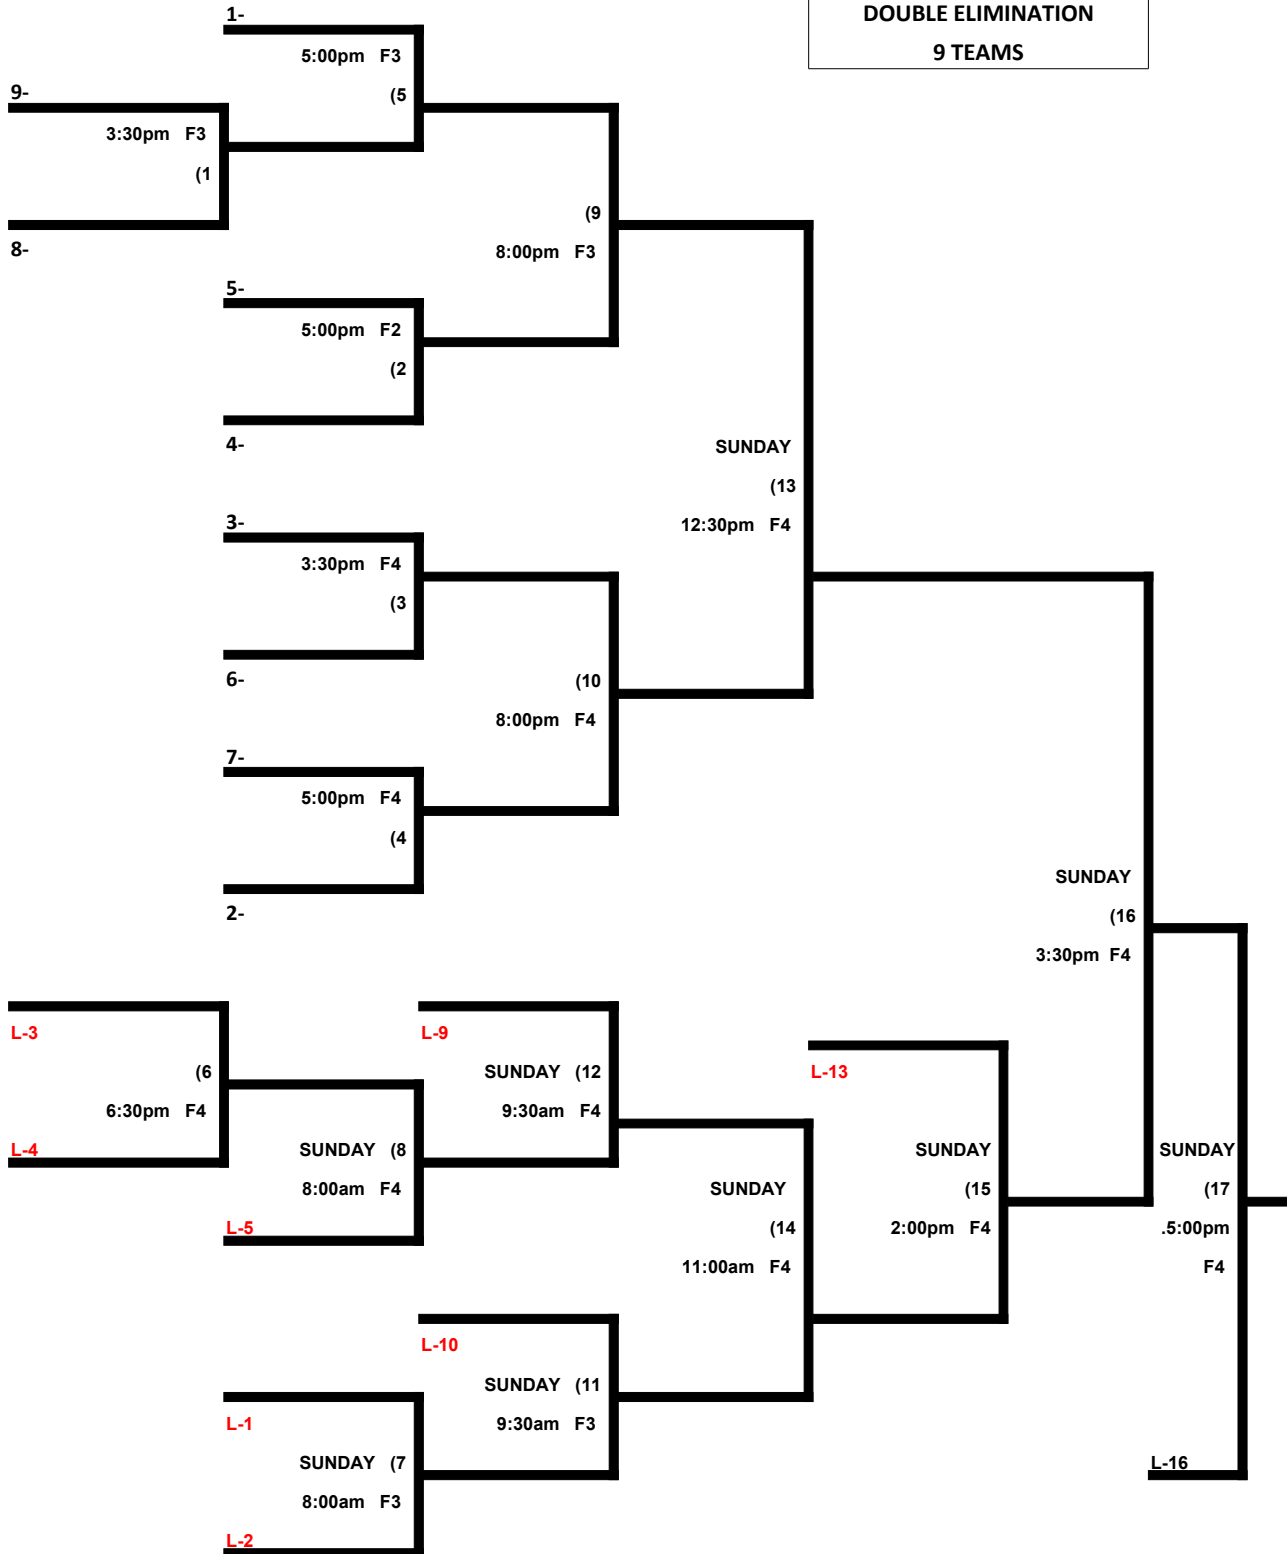

MUSIC CITY CLASSIC
50 AAA DIVISION
April 17-18, 2021 (Cane Ridge Park)

DOUBLE ELIMINATION
9 TEAMS

40-50 PLATINUM DIVISION 6 TEAMS

		WON	LOST	RUNS ALLOWED
1	DDA Nation 40s (FL)			
2	Dudley Lightning 40s (IL)			
3	STL Ultra 40s (MO)			
4	True North / Shinbiscuits (MD)			
5	Dudley Lightning 50s (MO)			
6	Midwest Titans (IN)			

SATURDAY- April 17th - Cane Ridge Park (419 Battle Road * Antioch, TN 37103)

	TEAM	NAME	FIELD	TEAM	NAME
12:30pm	5	_____ Dudley Lightning 50s	1	1	_____ DDA Nation 40s
12:30pm	6	_____ Midwest Titans	2	4	_____ True North / Shinbiscuit
2:00pm	2	_____ Dudley Lightning 40s	1	5	_____ Dudley Lightning 50s
2:00pm	3	_____ STL Ultra 40s	2	6	_____ Midwest Titans
3:30pm	1	_____ DDA Nation 40s	1	2	_____ Dudley Lightning 40s
3:30pm	4	_____ True North / Shinbiscuit	2	3	_____ STL Ultra 40s

Format: 4 game guarantee (2 seeding games. 40 Major to Double Elimination. 50 Major Plus to Best 2 of 3).

Home Team: Determined by a coin flip in all games that do not involve an equalizer

Equalizer - None.

Home Runs- 50 Major Plus = 9 HR. 40 Major = 8 HR. Play to lower rated team HR rule in all games.

NOTE: SSUSA Official Rulebook §9.5 (Retrieving Home Run Balls) will be strictly enforced.

Pitch Count: Batter begins with a 1-1 count and does get a courtesy foul.

Runs per Inning- Major Plus vs Major = 5 runs per inning. Major Plus vs Major Plus = 7 runs per inning

Time Limits- RR = 65 + opening inning. Bracket = 70 + open inning, Championship game(s) = 80+ open inning

Schedule is Subject to Change at Discretion of Tournament and Field Directors