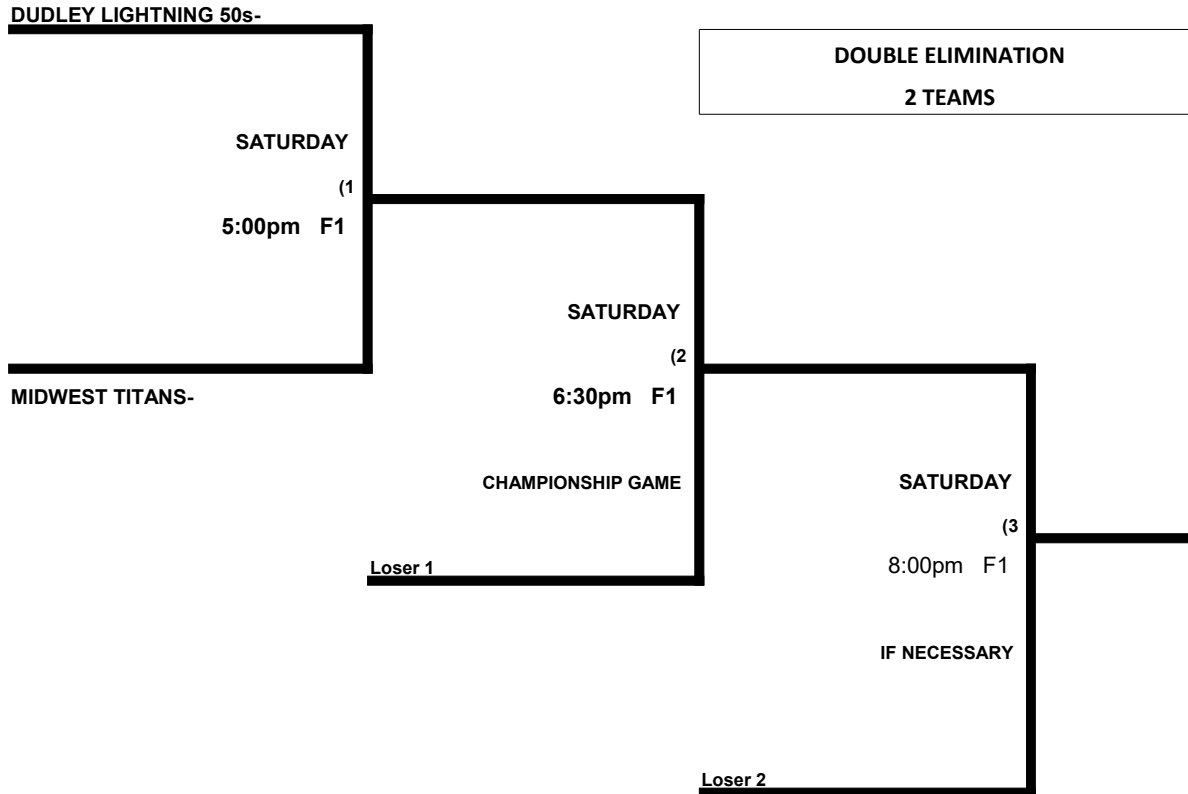

40-50 PLATINUM DIVISION 6 TEAMS

		WON	LOST	RUNS ALLOWED
1	DDA Nation 40s (FL)			
2	Dudley Lightning 40s (IL)			
3	STL Ultra 40s (MO)			
4	True North / Shinbiscuits (MD)			
5	Dudley Lightning 50s (MO)			
6	Midwest Titans (IN)			

SATURDAY- April 17th - Cane Ridge Park (419 Battle Road * Antioch, TN 37103)

	TEAM	NAME	FIELD	TEAM	NAME
12:30pm	5	_____ Dudley Lightning 50s	1	1	_____ DDA Nation 40s
12:30pm	6	_____ Midwest Titans	2	4	_____ True North / Shinbiscuit
2:00pm	2	_____ Dudley Lightning 40s	1	5	_____ Dudley Lightning 50s
2:00pm	3	_____ STL Ultra 40s	2	6	_____ Midwest Titans
3:30pm	1	_____ DDA Nation 40s	1	2	_____ Dudley Lightning 40s
3:30pm	4	_____ True North / Shinbiscuit	2	3	_____ STL Ultra 40s

Format: 4 game guarantee (2 seeding games. 40 Major to Double Elimination. 50 Major Plus to Best 2 of 3).

Home Team: Determined by a coin flip in all games that do not involve an equalizer

Equalizer - None.

Home Runs- 50 Major Plus = 9 HR. 40 Major = 8 HR. Play to lower rated team HR rule in all games.

NOTE: SSUSA Official Rulebook §9.5 (Retrieving Home Run Balls) will be strictly enforced.

Pitch Count: Batter begins with a 1-1 count and does get a courtesy foul.

Runs per Inning- Major Plus vs Major = 5 runs per inning. Major Plus vs Major Plus = 7 runs per inning

Time Limits- RR = 65 + opening inning. Bracket = 70 + open inning, Championship game(s) = 80+ open inning

Schedule is Subject to Change at Discretion of Tournament and Field Directors

MUSIC CITY CLASSIC
50 MAJOR PLUS DIVISION
April 17-18, 2021 (Cane Ridge Park)