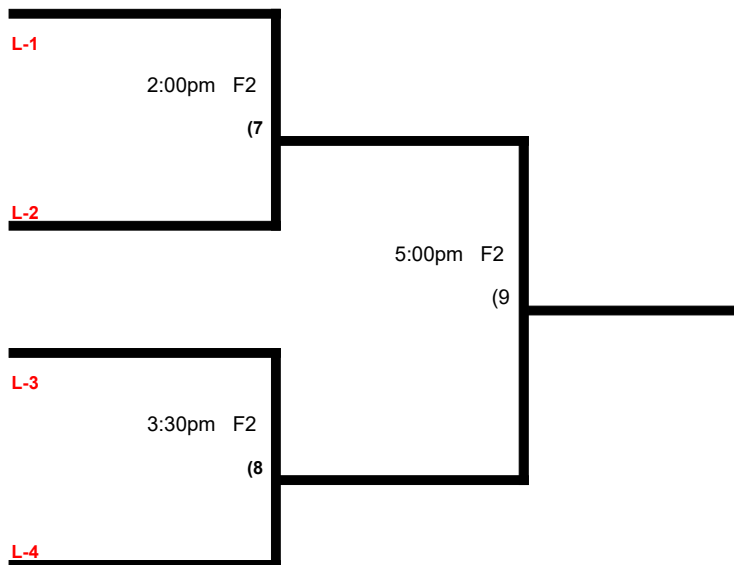

Game 6 in the bracket will only be played only if it is the 1st loss of the day for the loser of Game 5