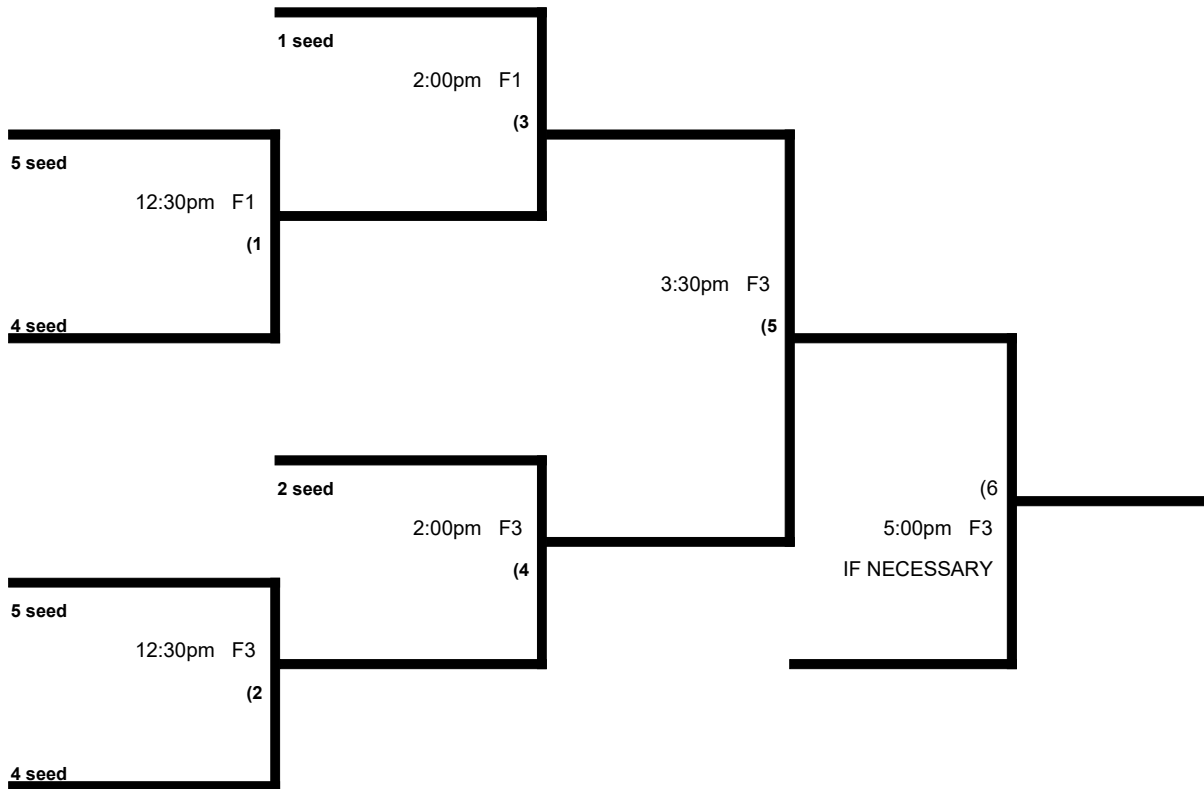

**MID-ATLANTIC LAST CHANCE QUALIFIER
MEN'S 40 DIVISION (FLIGHTED BRACKET)**