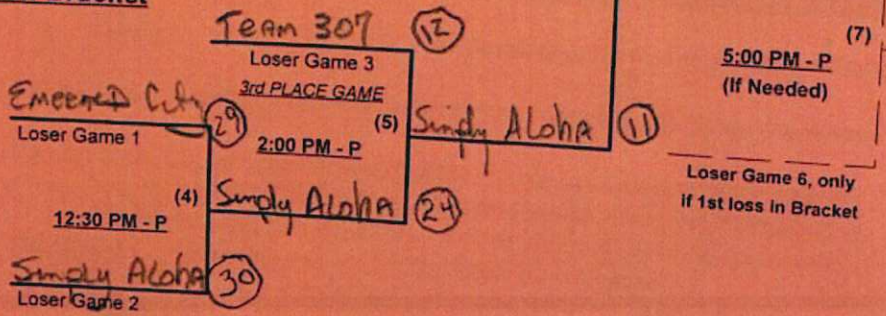

Championship Bracket

Top Gun Invitational Classic 2022  
Cathedral City, California  
February 19 - 20, 2022

Rev. 02/02/2

Men's 50+ AAA Division • 4 Teams

Championship Bracket

Elimination Bracket

~~WINNER~~