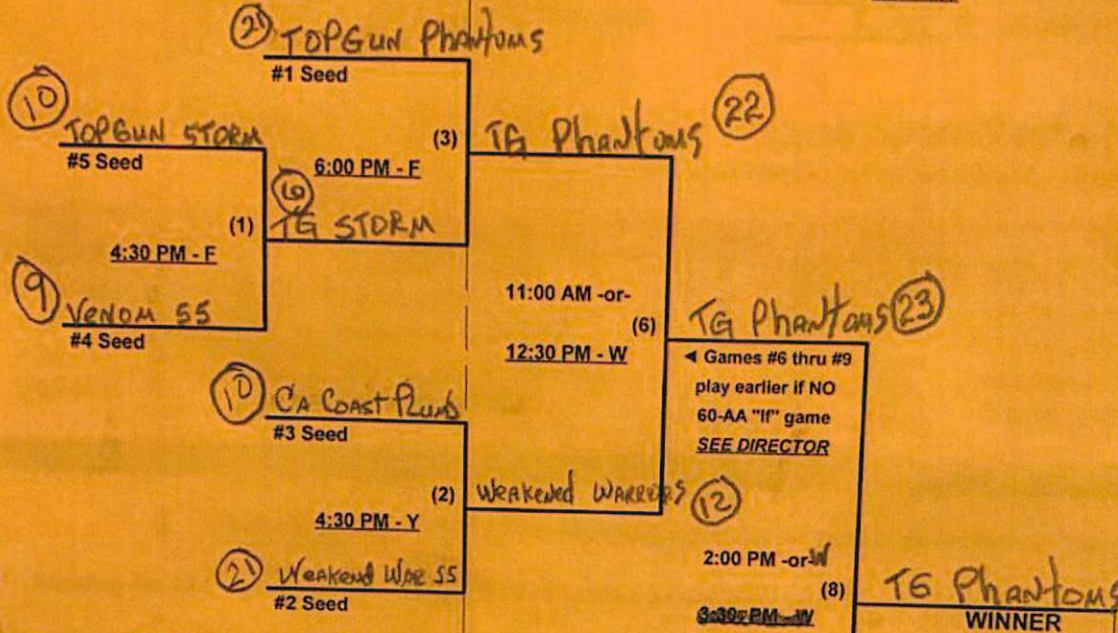

Men's 55+ AAA Division • 5 Teams

Championship Bracket

SATURDAY

SUNDAY