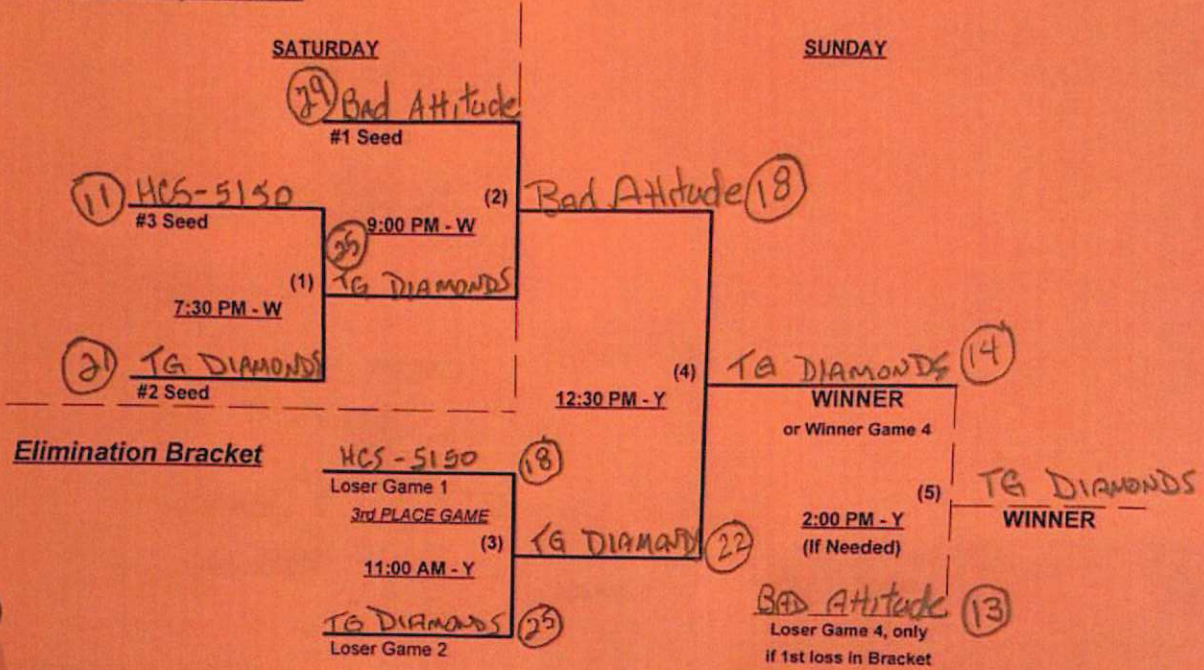

Top Gun Invitational Classic 2022
Cathedral City, California
February 19 - 20, 2022

Rev. 02/02/2022

Men's 50+ Major Division • 3 Teams

Championship Bracket