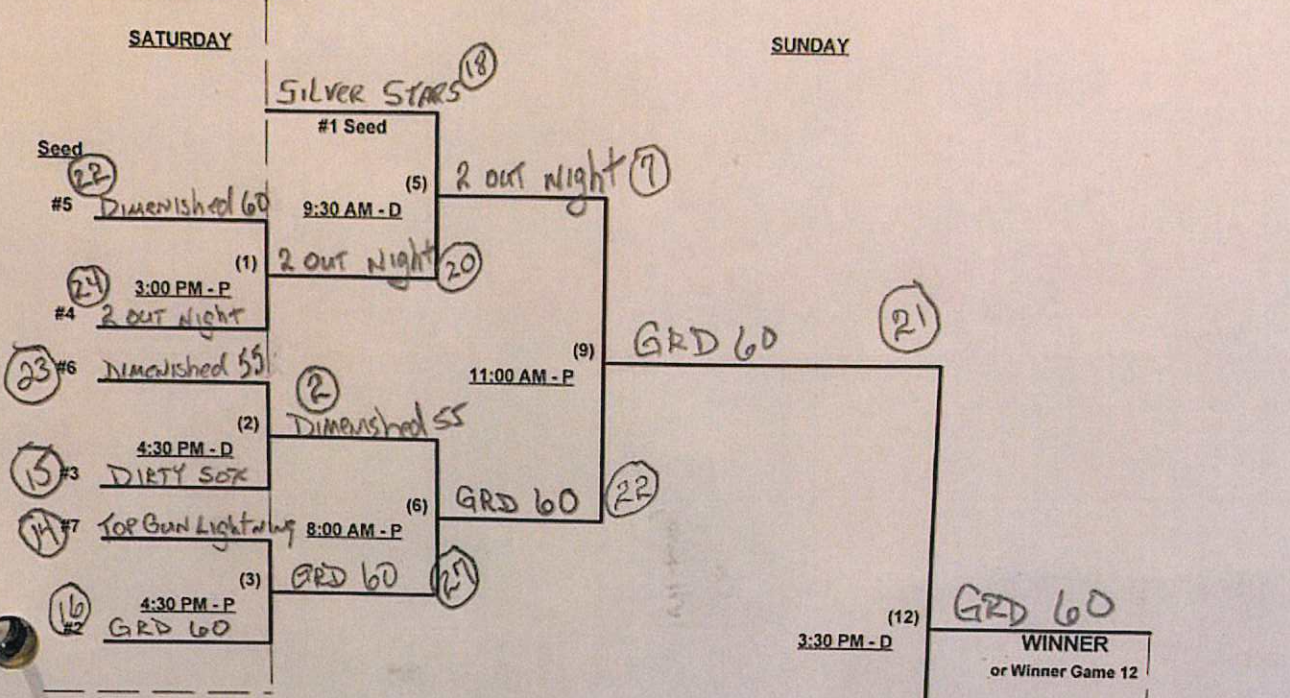

Top Gun Invitational Classic 2022

Cathedral City, California
February 19 - 20, 2022

Rev. 02/02/2022

Men's 55/60+ Silver Division • 7 Teams

Championship Bracket