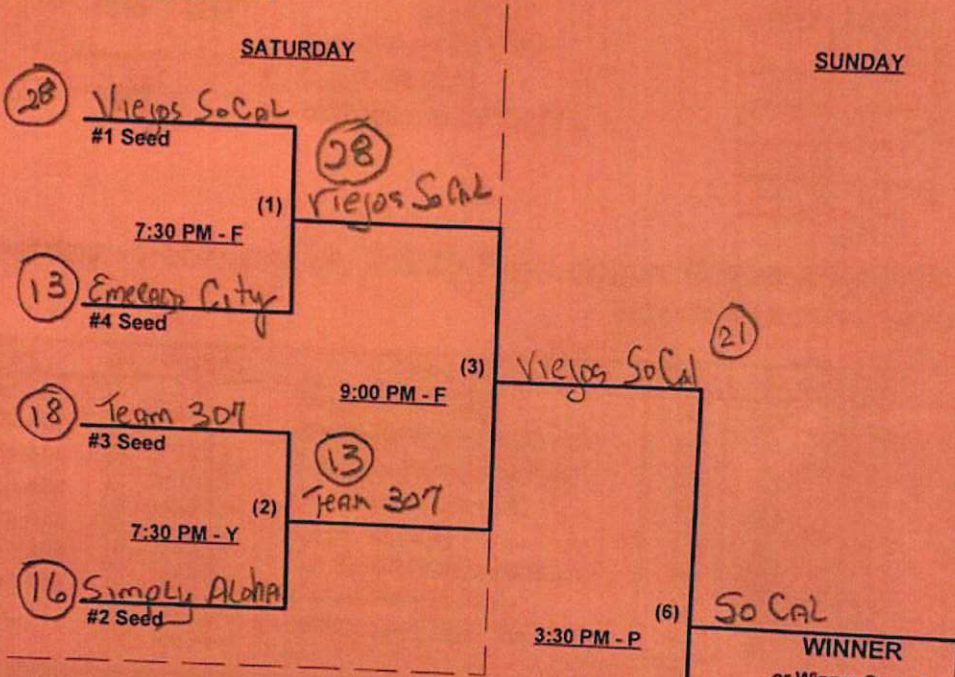

Championship Bracket

Top Gun Invitational Classic 2022  
Cathedral City, California  
February 19 - 20, 2022

Rev. 02/02/2

Men's 50+ AAA Division • 4 Teams

Championship Bracket

Elimination Bracket

~~WINNER~~