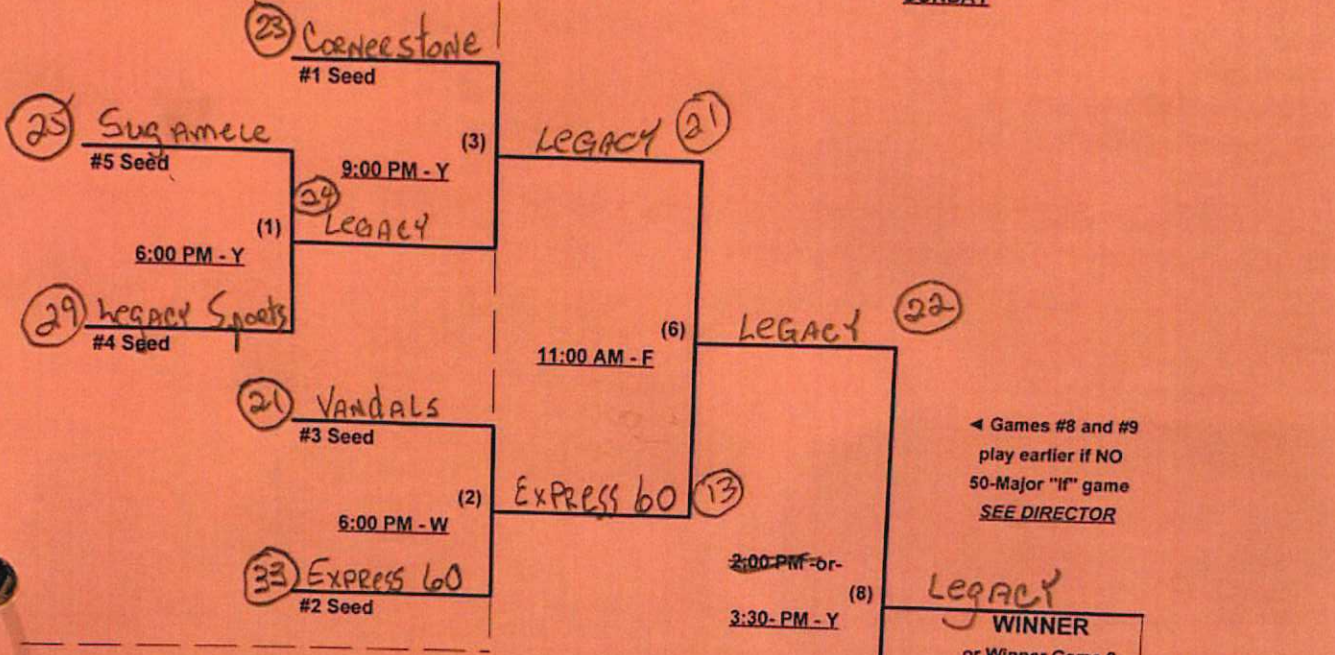

Men's 60+ Platinum Division • 5 Teams

Championship Bracket

SATURDAY

SUNDAY

← Games #8 and #9 play earlier if NO 50-Major "If" game SEE DIRECTOR