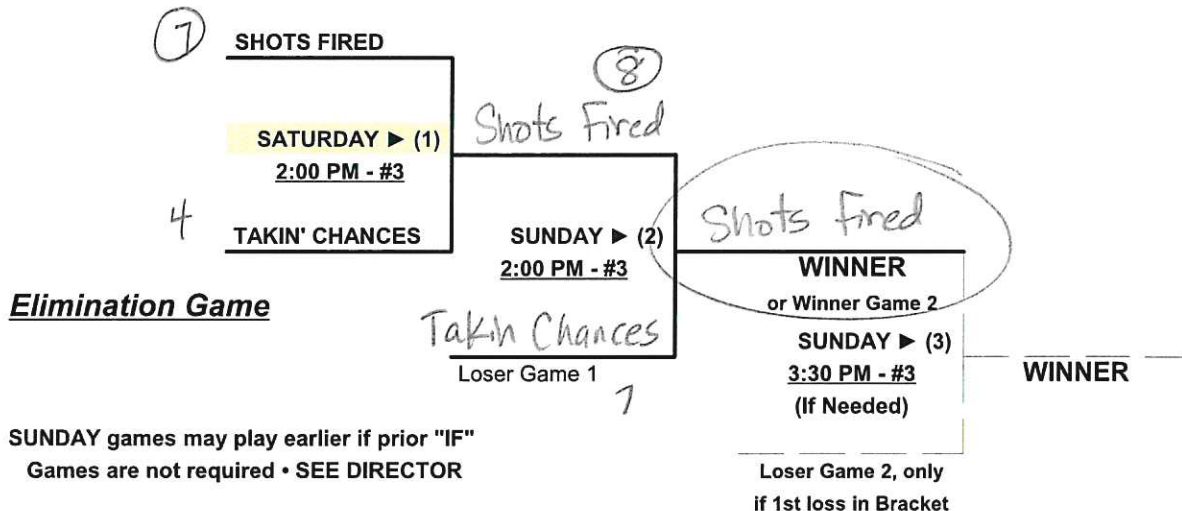

Women's 50+ Seniors AAA Division • 2 Teams

Championship Bracket

SATURDAY & SUNDAY

NOTE SUNDAY games may play earlier if prior "IF"
Games are not required • SEE DIRECTOR