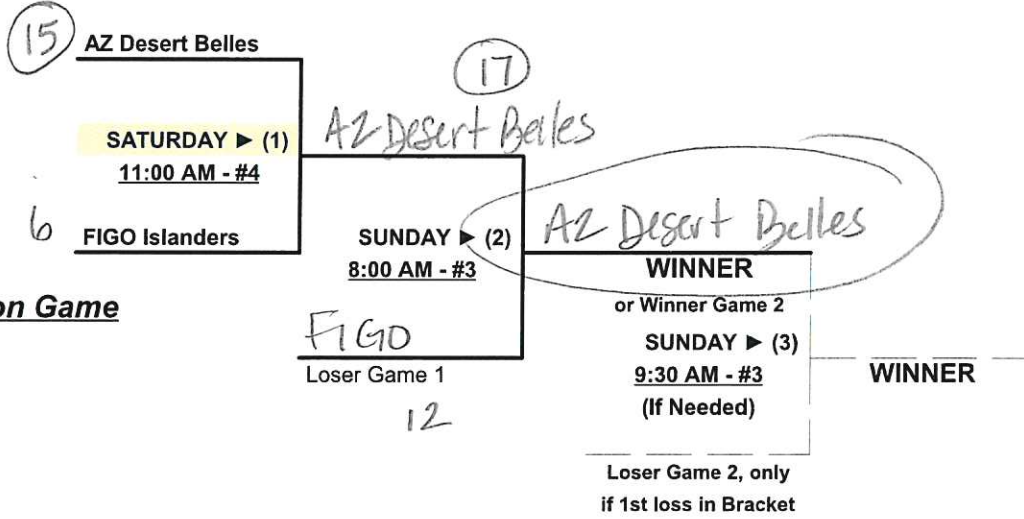

Women's 40+ Masters AA Division • 2 Teams

Championship Bracket

SATURDAY & SUNDAY