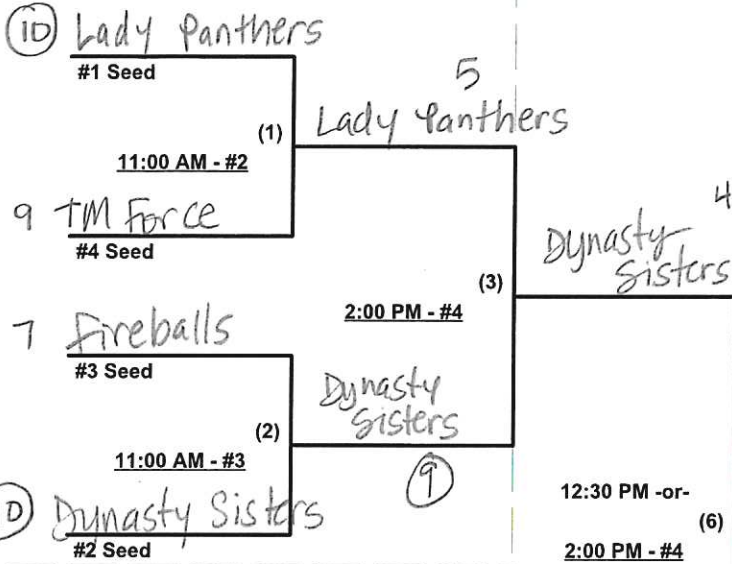

# SSUSA's Original Tournament of Champions 2024

Polk County, Florida  
January 26 - 28, 2024

Rev. 01/18/2024

## Women's 40+ Masters AAA Division • 4 Teams

### Championship Bracket

SATURDAY

SUNDAY