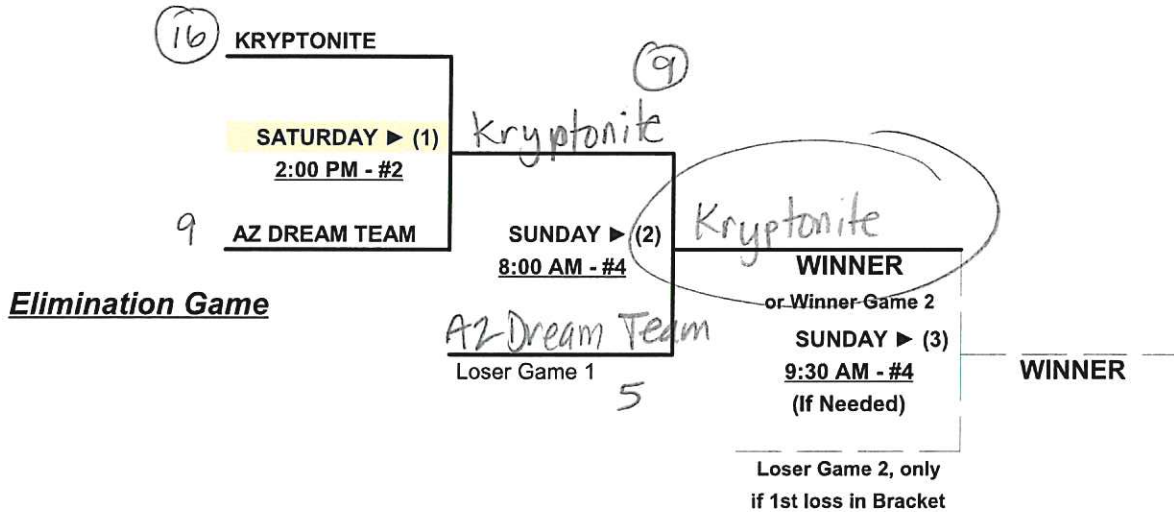

SSUSA's Original Tournament of Champions 2024
Polk County, Florida
January 26 - 28, 2024

Rev. 01/18/2024