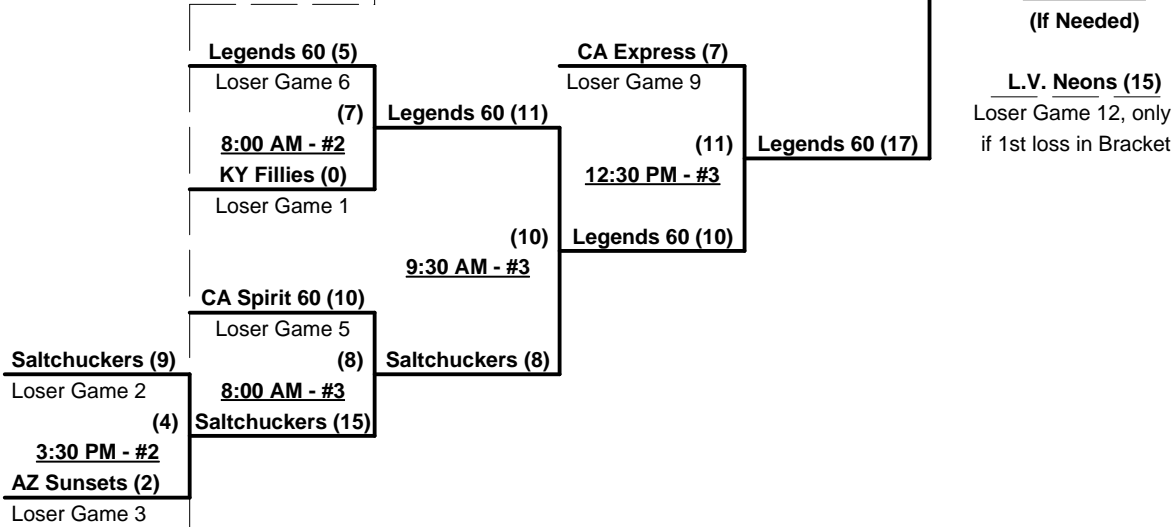

SSUSA's World Championships 2008

Phoenix, Arizona

October 17 - 19, 2008

Rev. 10/29/2008

Women's 60+ Division - 7 Teams

Championship Bracket

**LAS VEGAS
NEONS
WINNER**

Elimination Bracket