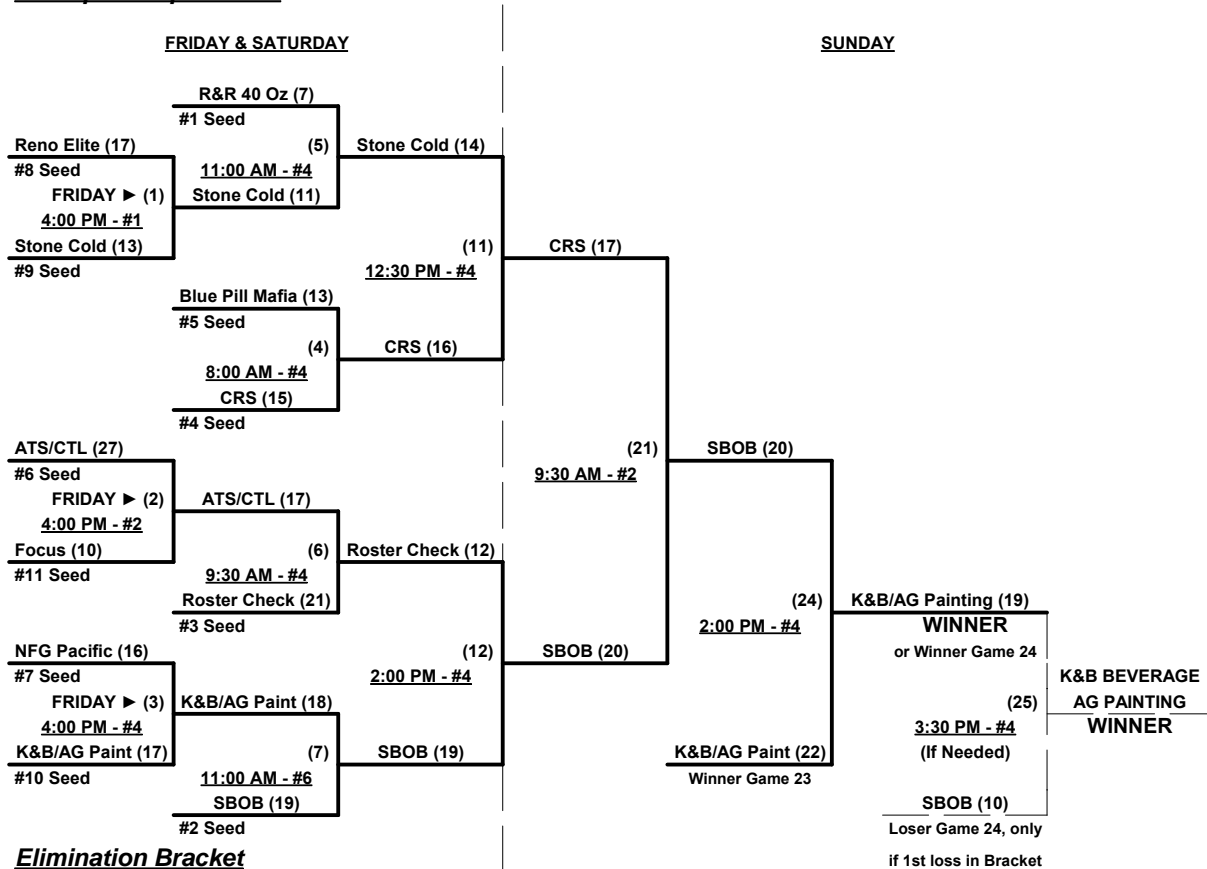

Championship Bracket

Men's 40+ AAA Division • 3 Teams

Championship Bracket

SSUSA's Winter World Championships 2016

Phoenix, Glendale & Scottsdale, Arizona

November 18 - 20, 2016

Rev. 11/15/2016

Men's 40+ Major Division • 11 Teams

Championship Bracket

Elimination Bracket