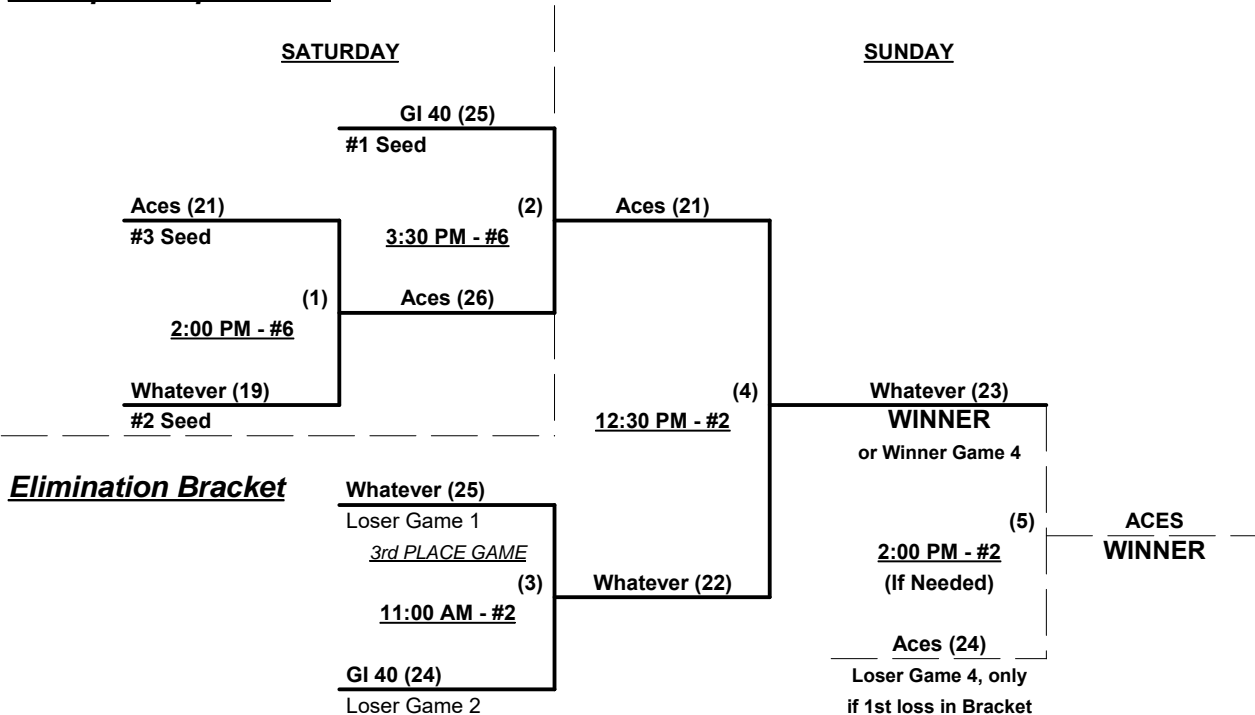

Schedule Subject to Change at Discretion of Tournament and Field Directors

SSUSA's Winter World Championships 2016

Phoenix, Glendale & Scottsdale, Arizona

November 18 - 20, 2016

Rev. 11/10/2016

Men's 40+ Major Plus Division • 3 Teams

Championship Bracket

Men's 40+ AAA Division • 3 Teams

Championship Bracket

SSUSA's Winter World Championships 2016

Phoenix, Glendale & Scottsdale, Arizona

November 18 - 20, 2016

Rev. 11/15/2016

Men's 40+ Major Division • 11 Teams

Championship Bracket

Elimination Bracket