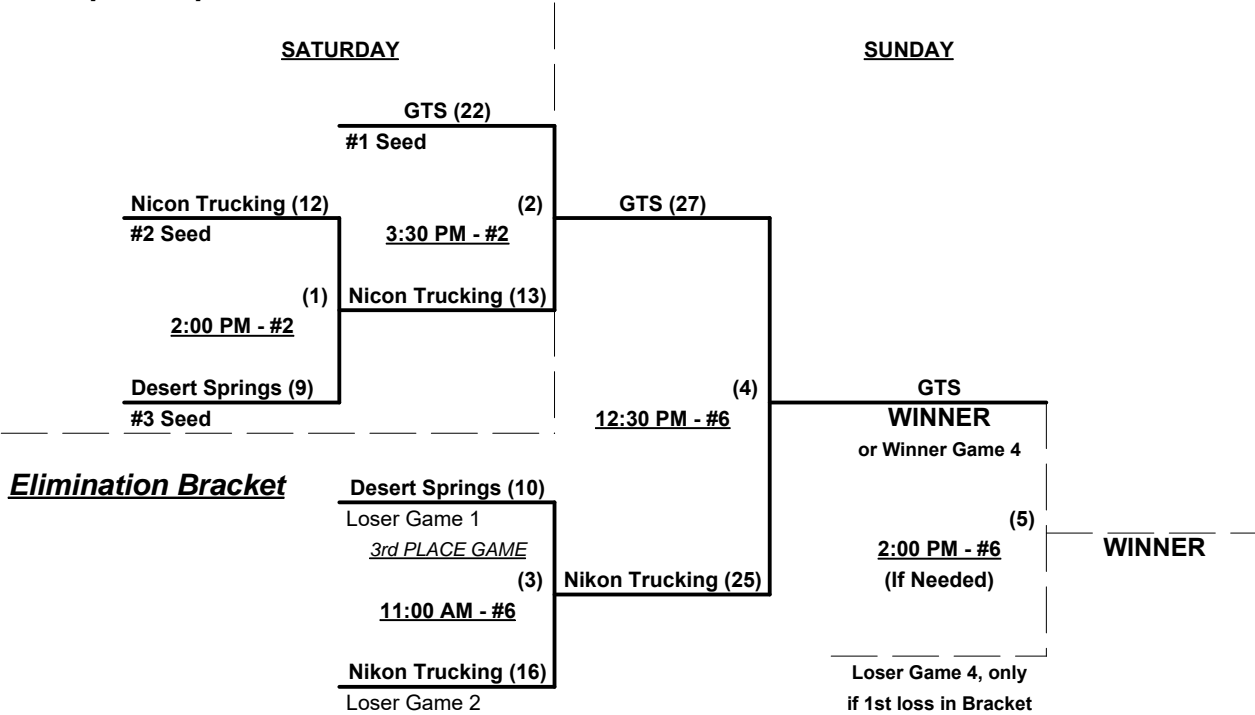

SSUSA's Winter World Championships 2016

Phoenix, Glendale & Scottsdale, Arizona

November 18 - 20, 2016

Rev. 11/10/2016

Men's 40+ Major Plus Division • 3 Teams

Championship Bracket