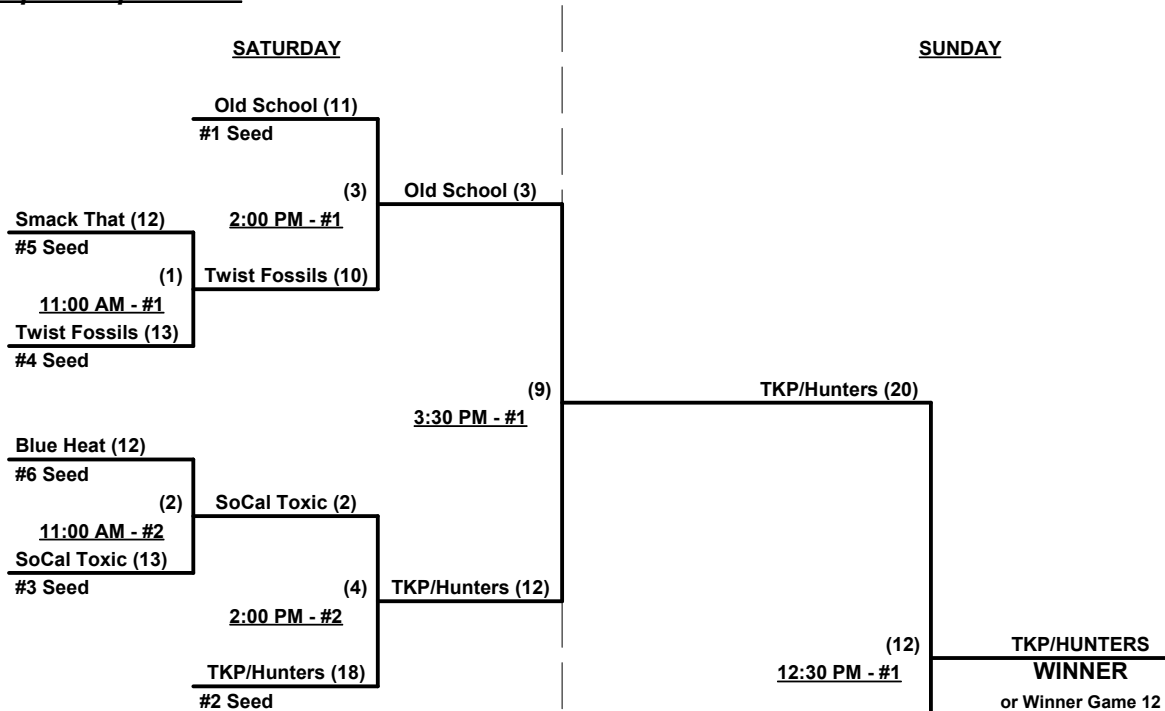

SSUSA's Winter World Championships 2016

Phoenix, Glendale & Scottsdale, Arizona
November 18 - 20, 2016

Rev. 11/05/2016

Women's 40+ Major Division • 6 Teams

Championship Bracket