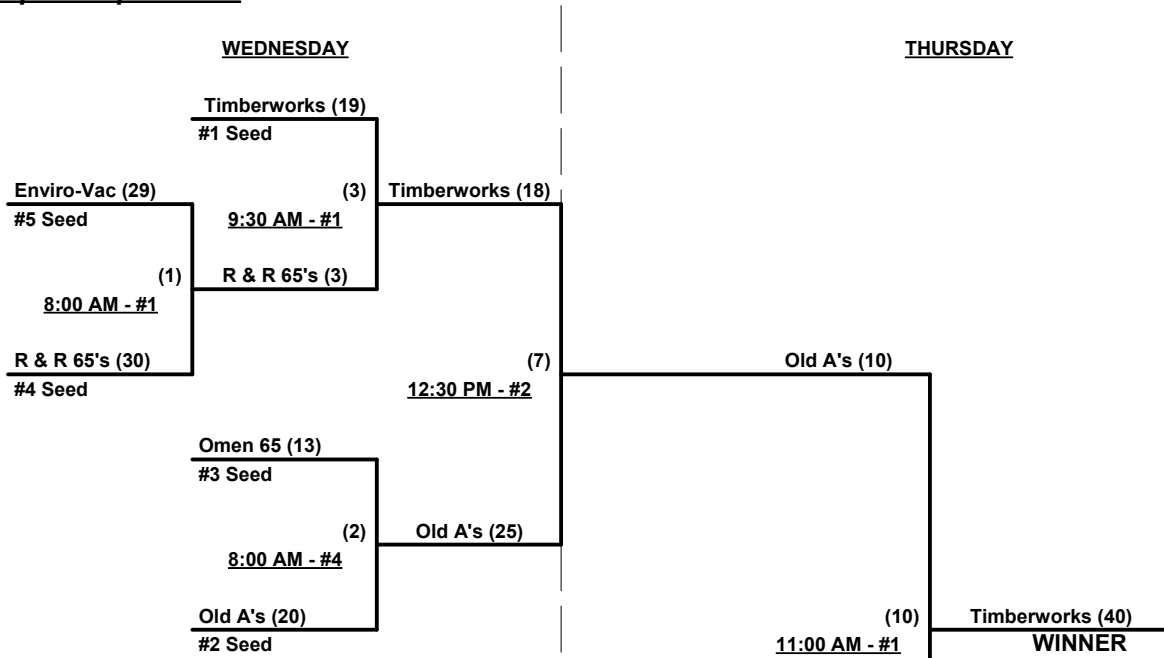

SSUSA's Winter World Championships 2016

Phoenix, Arizona

November 15 - 17, 2016

Rev. 11/01/2016

Men's 65+ Major Plus Division • 5 Teams

Championship Bracket

Elimination Bracket

SSUSA's Winter World Championships 2016