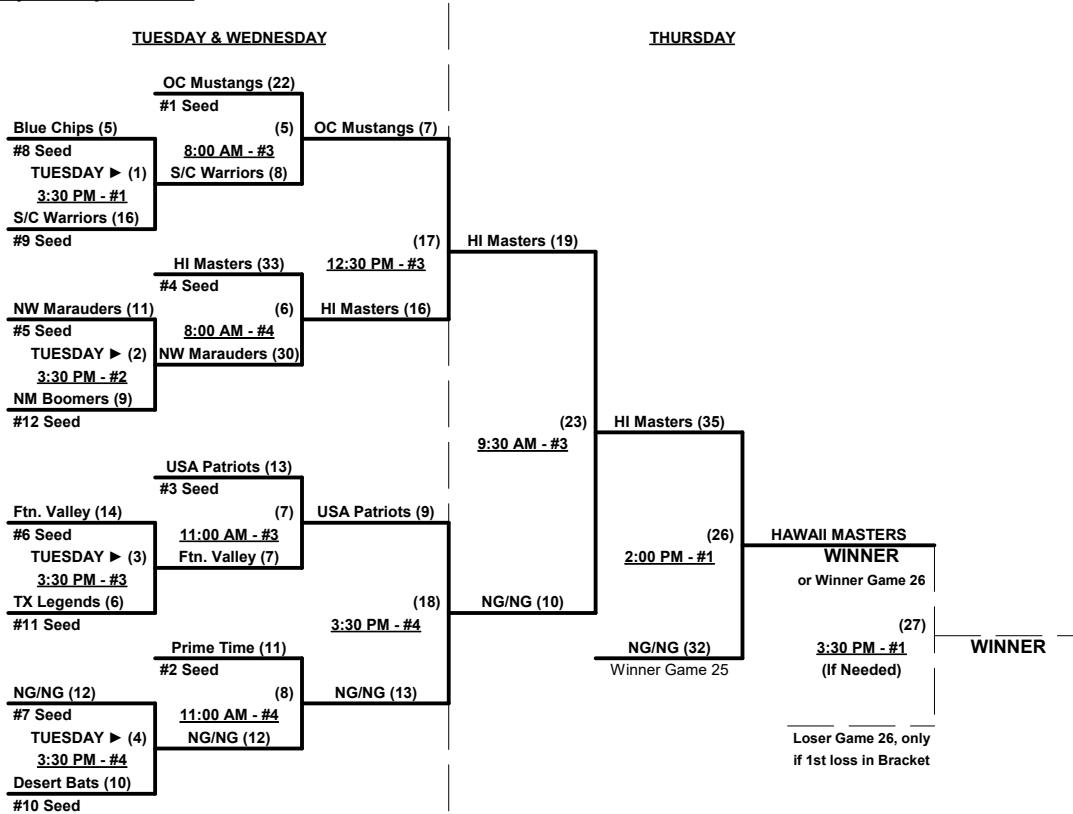

Schedule Subject to Change at Discretion of Tournament and Field Directors

SSUSA's Winter World Championships 2016

Phoenix, Arizona

November 15 - 17, 2016

Rev. 10/30/2016

Men's 65+ AAA Division • 12 Teams

Championship Bracket