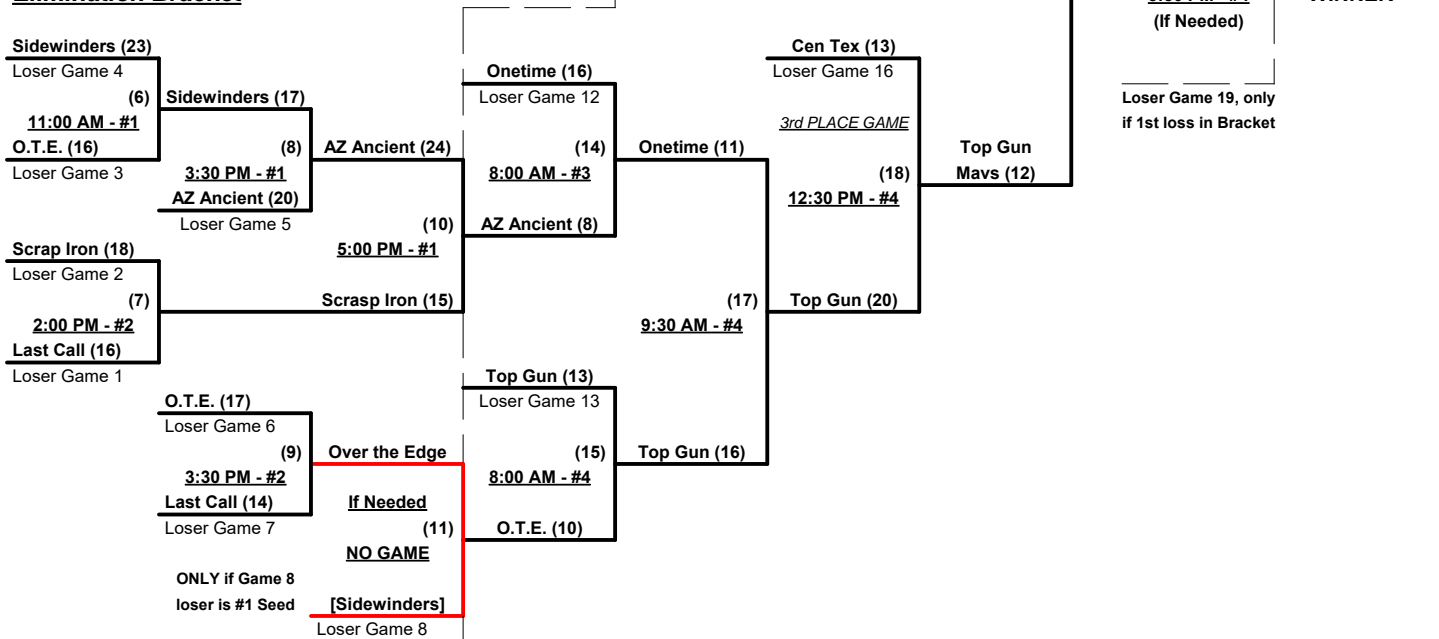

Phoenix, Arizona November 15 - 17, 2016

Rev. 10/30/2016

Men's 65+ Major Division • 9 Teams

Championship Bracket

Elimination Bracket

ANIMALS

WINNER
or Winner Game 19

(20)