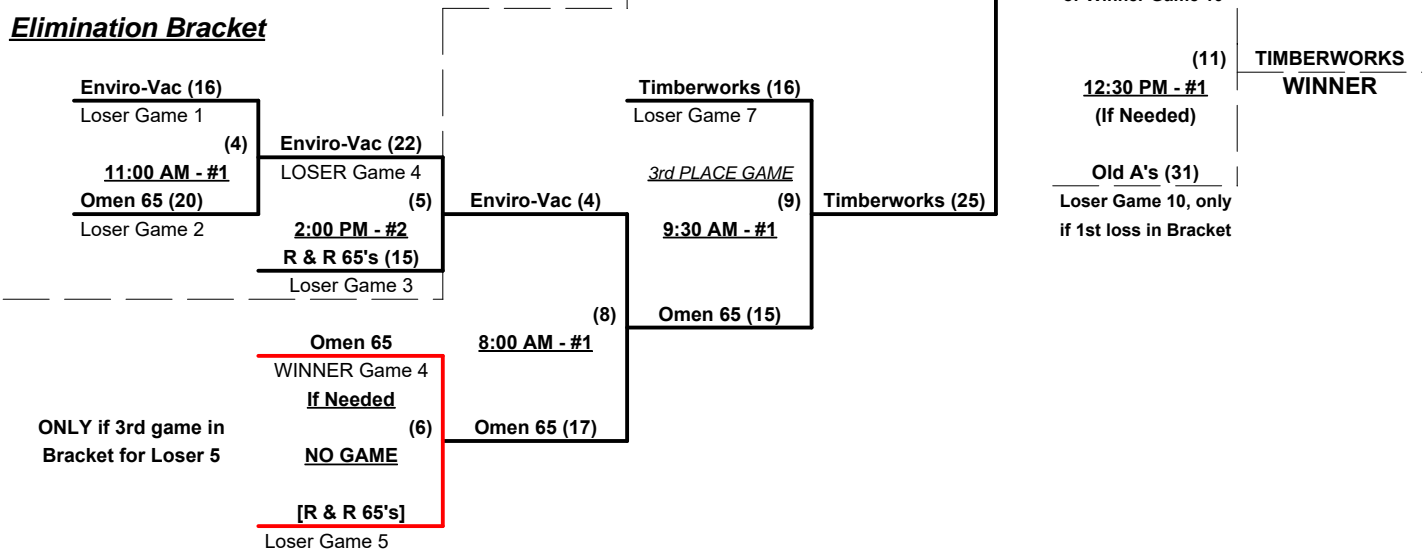

Elimination Bracket