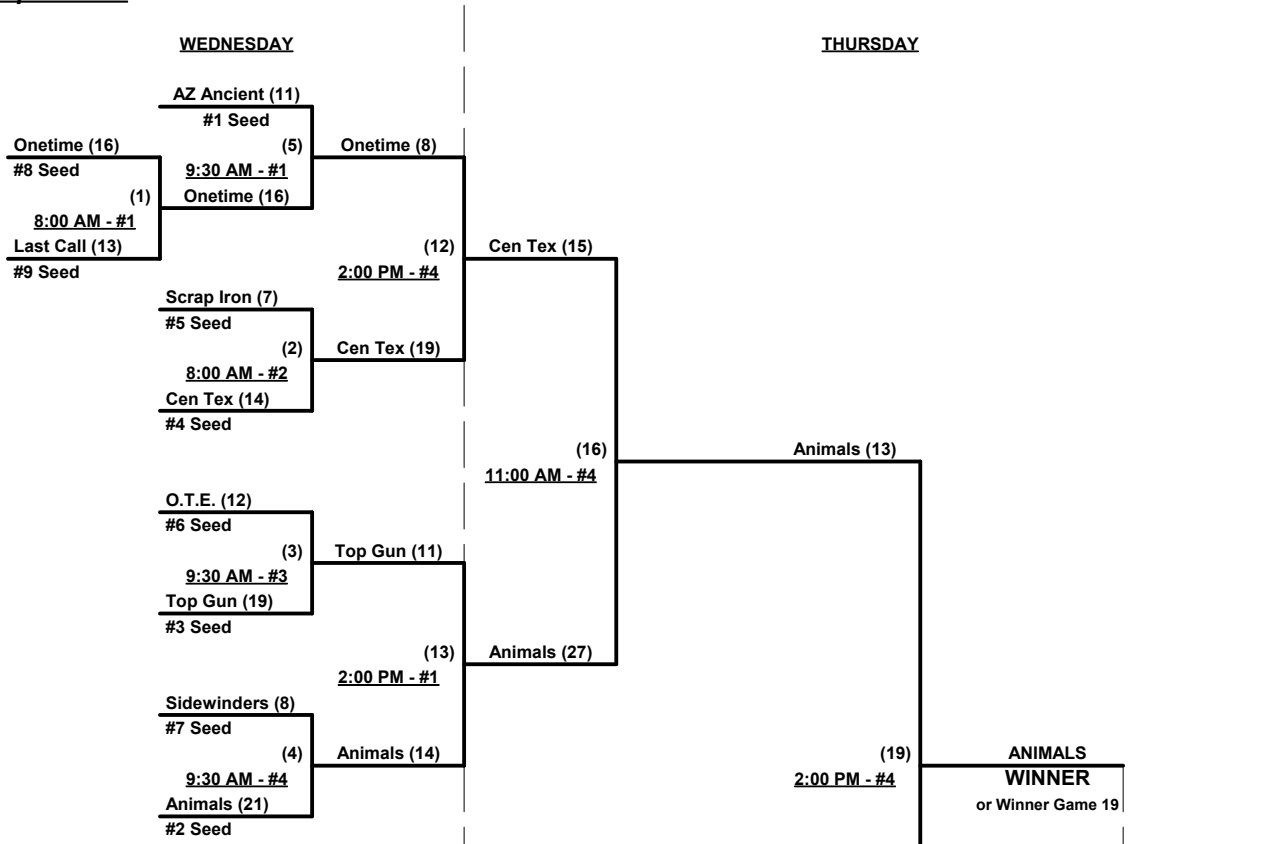

Tie Breakers - Head to head (in full RR only), least runs allowed, run differential, coin toss

Schedule Subject to Change at Discretion of Tournament and Field Directors

SSUSA's Winter World Championships 2016

Phoenix, Arizona November 15 - 17, 2016

Rev. 10/30/2016

Men's 65+ Major Division • 9 Teams

Championship Bracket

Elimination Bracket

ANIMALS

WINNER
or Winner Game 19

(20)