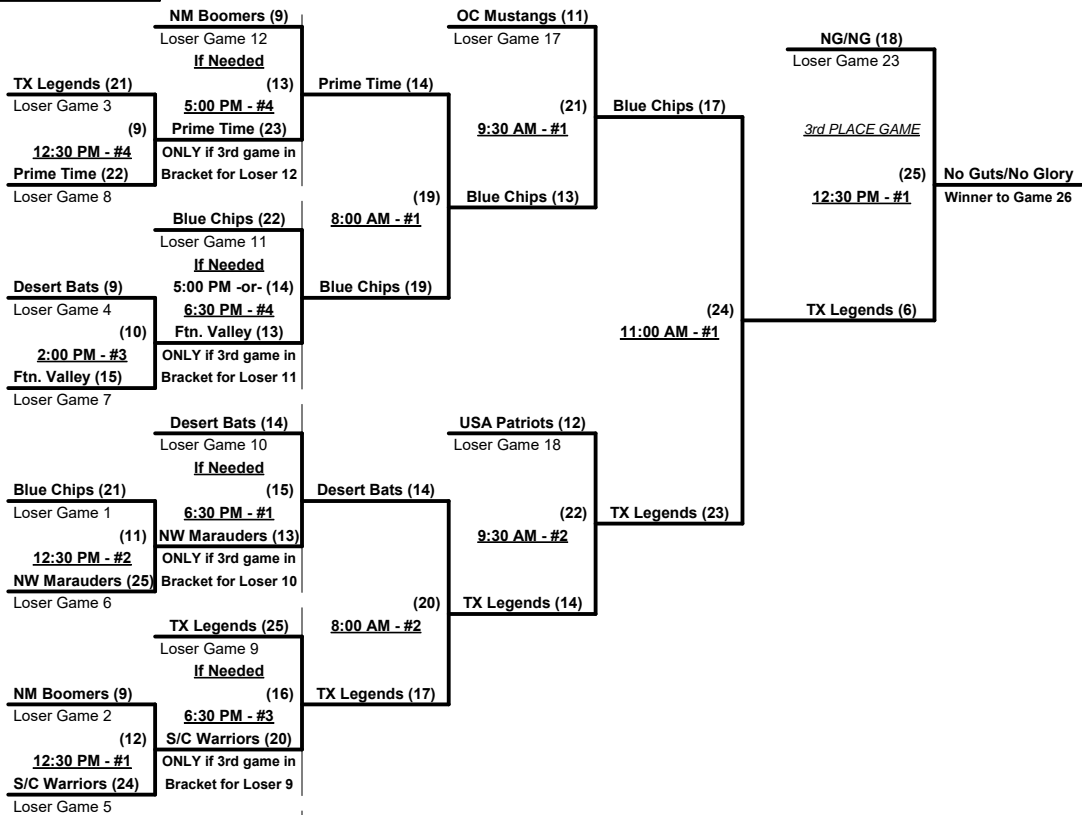

Elimination Bracket