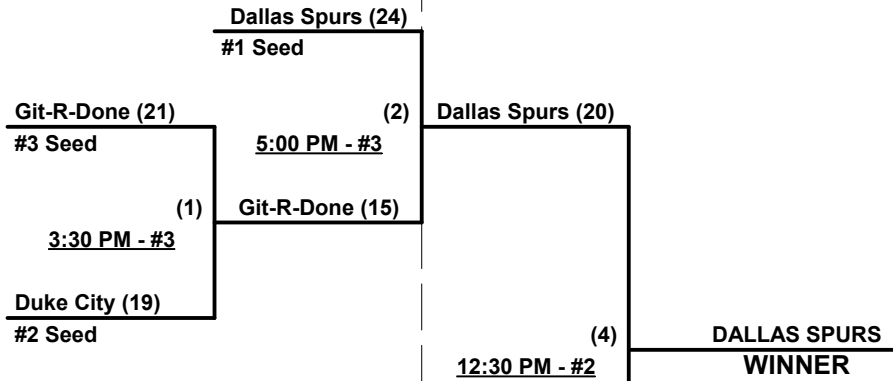

Elimination Bracket

SSUSA's Winter World Championships 2016

Phoenix, Arizona

November 15 - 17, 2016

Rev. 10/30/2016

Men's 65+ AA Division • 3 Teams

Championship Bracket

WEDNESDAY

THURSDAY

Elimination Bracket