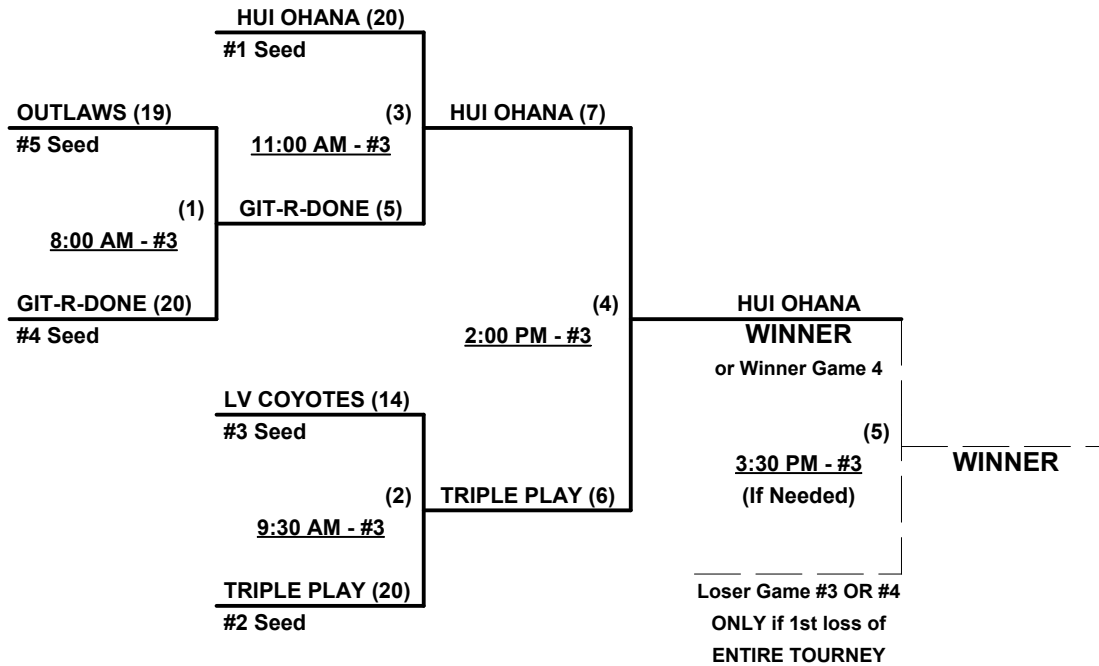

**Schedule Subject to Change at Discretion of Tournament and Field Directors**

**SSUSA's Winter World Championships 2016**  
**Phoenix, Arizona**  
**November 15 - 17, 2016**

Rev. 11/02/2016

**Men's 75+ AAA Division • 5 Teams**

**Championship Bracket**

THURSDAY