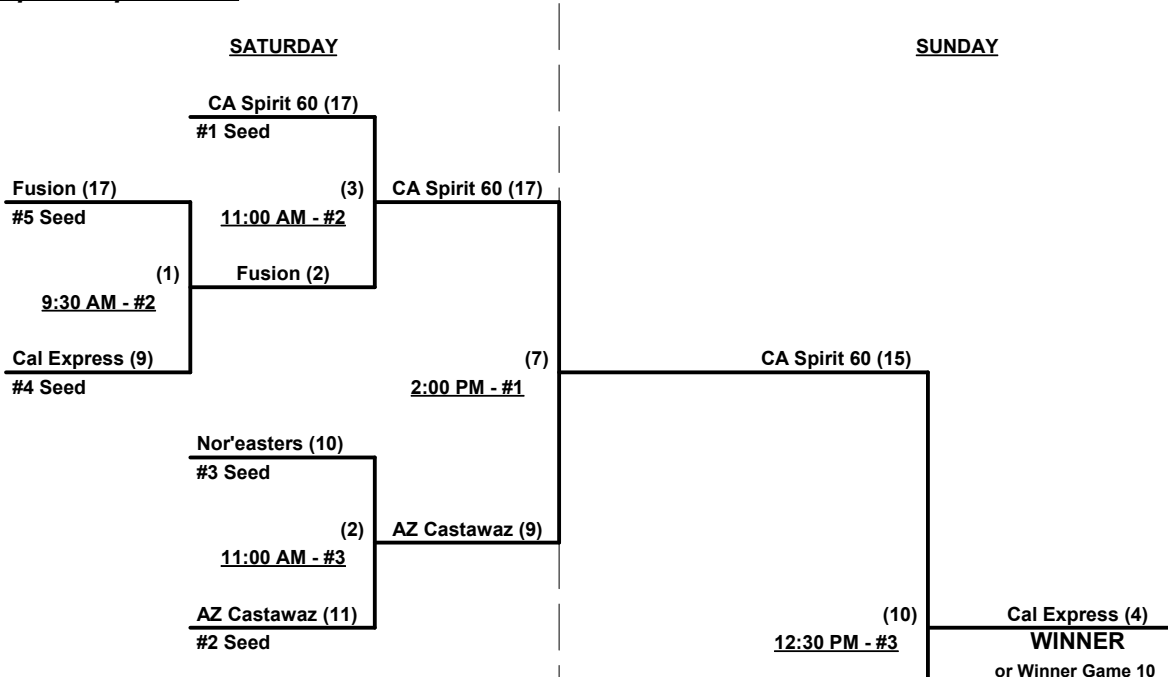

SSUSA's Winter World Championships 2016

Phoenix, Glendale & Scottsdale, Arizona
November 18 - 20, 2016

Rev. 11/07/2016

Women's 60+ Senior Division • 5 Teams

Championship Bracket