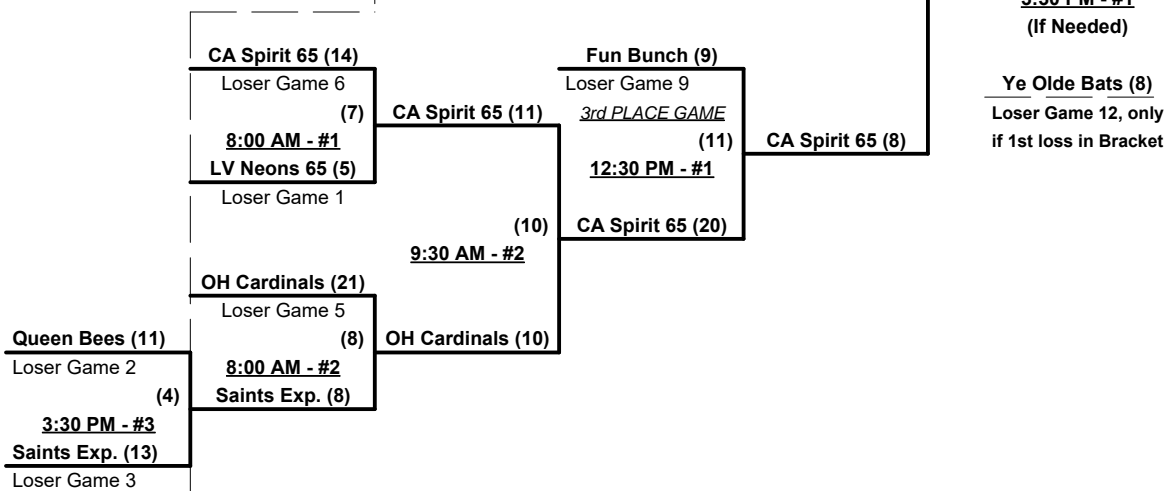

Elimination Bracket