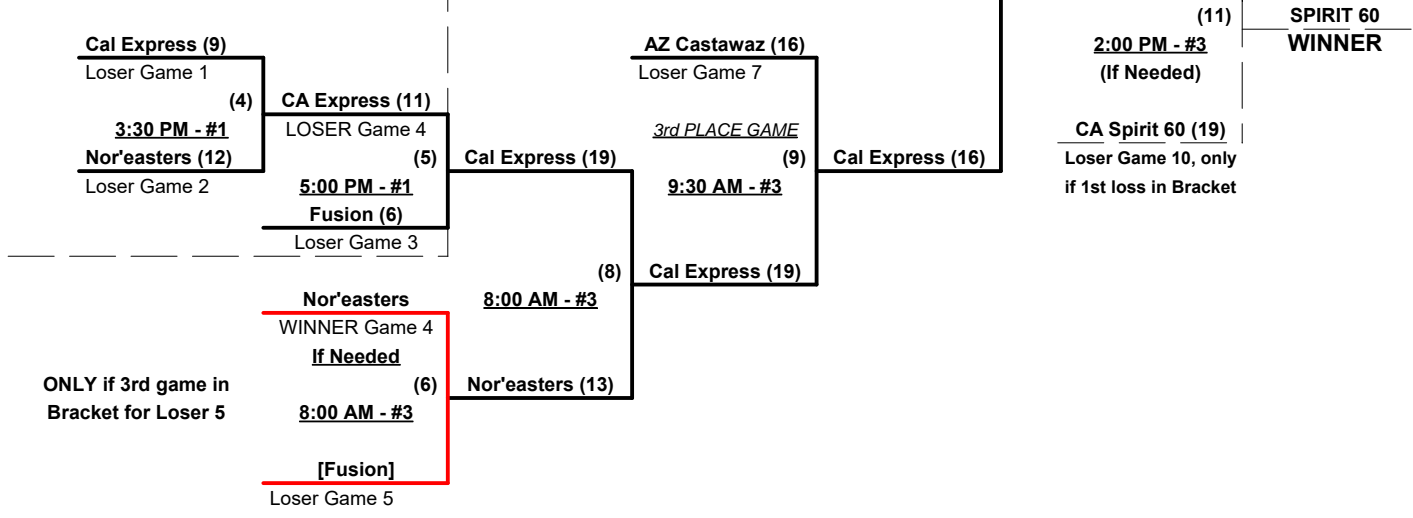

Elimination Bracket

**CALIFORNIA
SPIRIT 60
WINNER**