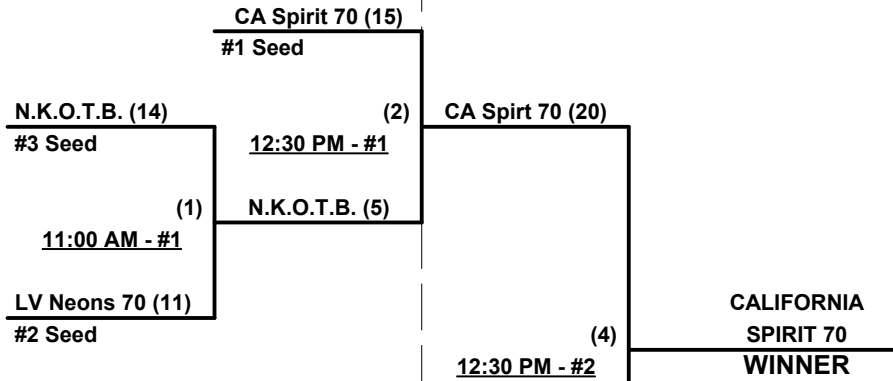

Championship Bracket

Elimination Bracket

SSUSA's Winter World Championships 2016
Phoenix, Glendale & Scottsdale, Arizona
November 18 - 20, 2016

Rev. 10/30/2016

Women's 70+ Senior Division • 3 Teams

Championship Bracket

SATURDAY

SUNDAY

Elimination Bracket