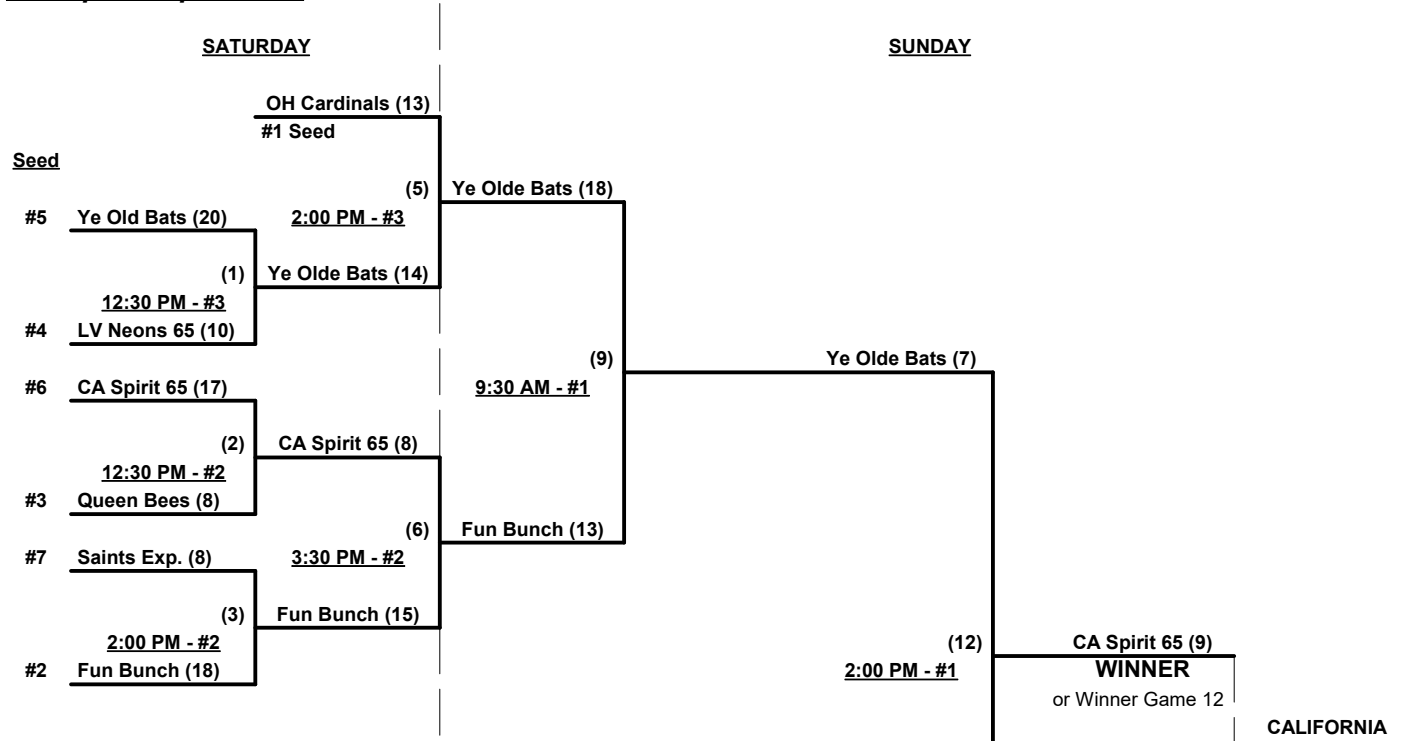

SSUSA's Winter World Championships 2016

Phoenix, Glendale & Scottsdale, Arizona
November 18 - 20, 2016

Rev. 11/05/2016

Women's 65+ Senior Division • 7 Teams

Championship Bracket