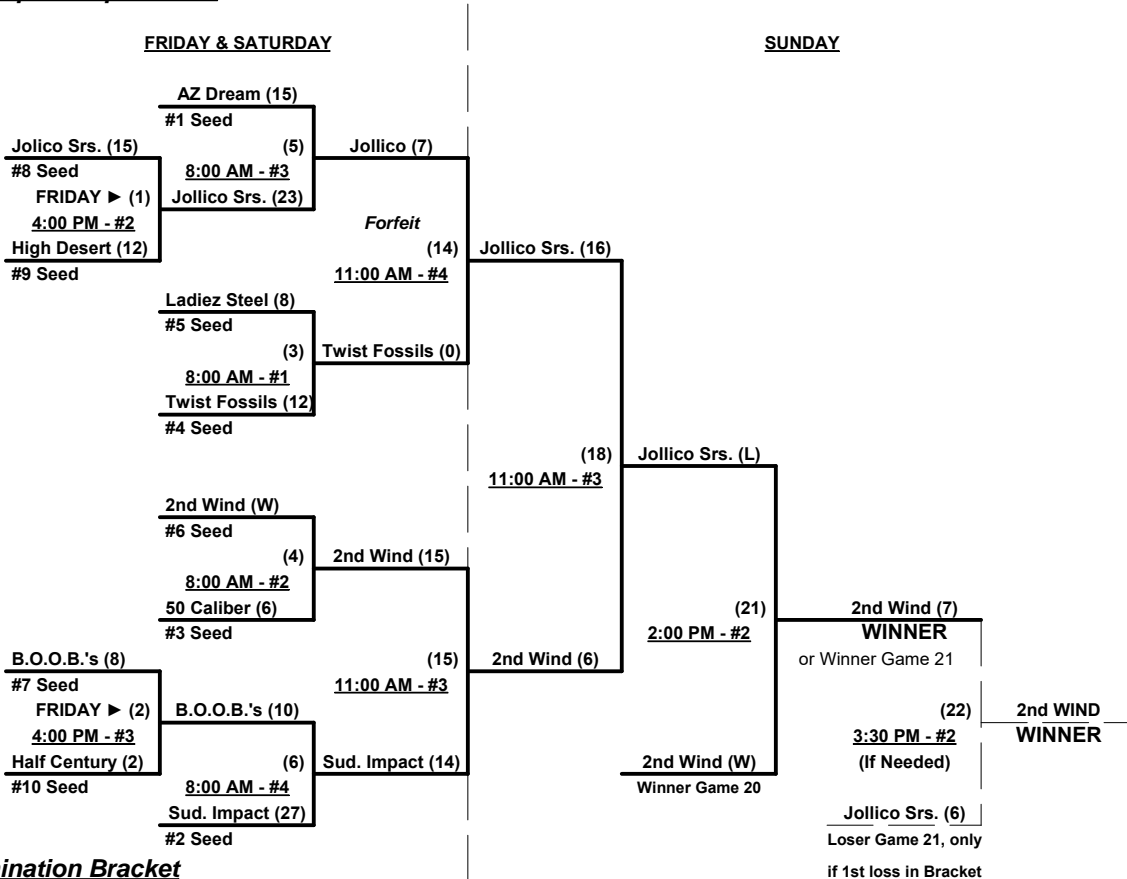

SSUSA's Winter World Championships 2016

Phoenix, Glendale & Scottsdale, Arizona
November 18 - 20, 2016

Rev. 11/05/2016

Women's 50+ Senior Division • 10 Teams

Championship Bracket

Elimination Bracket