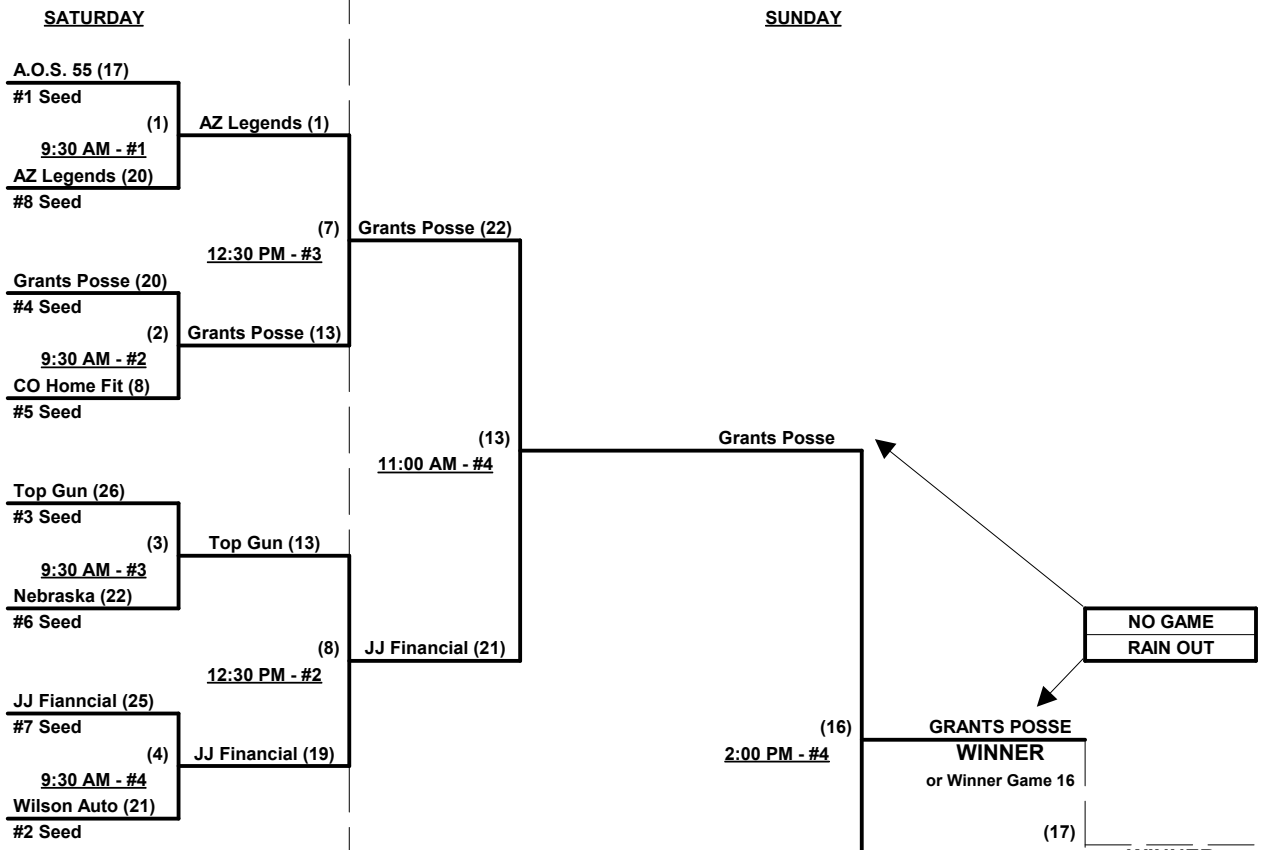

SSUSA's Winter World Championships 2016

Phoenix, Glendale & Scottsdale, Arizona

November 18 - 20, 2016

Rev. 11/05/2016

Men's 55+ Major Division • 8 Teams

Championship Bracket