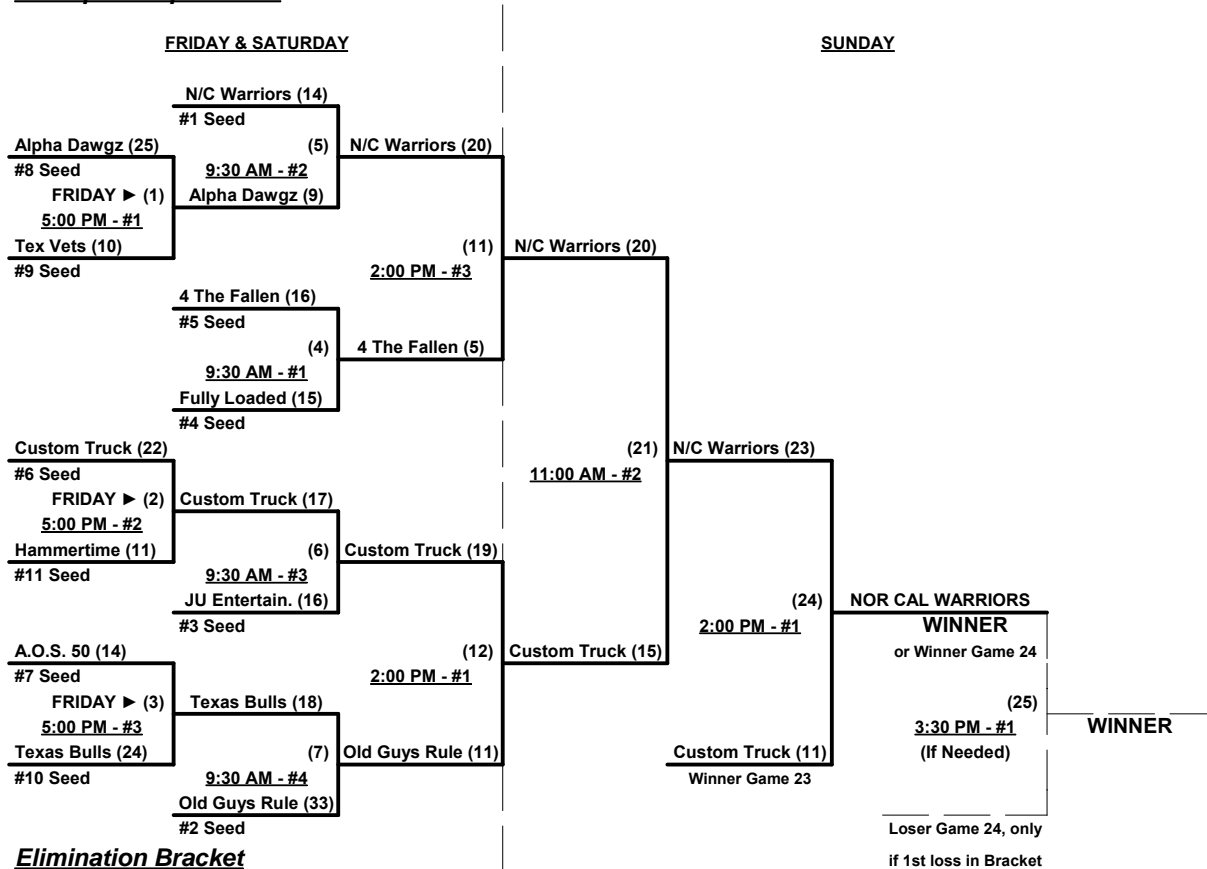

SSUSA's Winter World Championships 2016

Phoenix, Glendale & Scottsdale, Arizona
November 18 - 20, 2016

Rev. 11/05/2016

Men's 50+ Major Division • 11 Teams

Championship Bracket