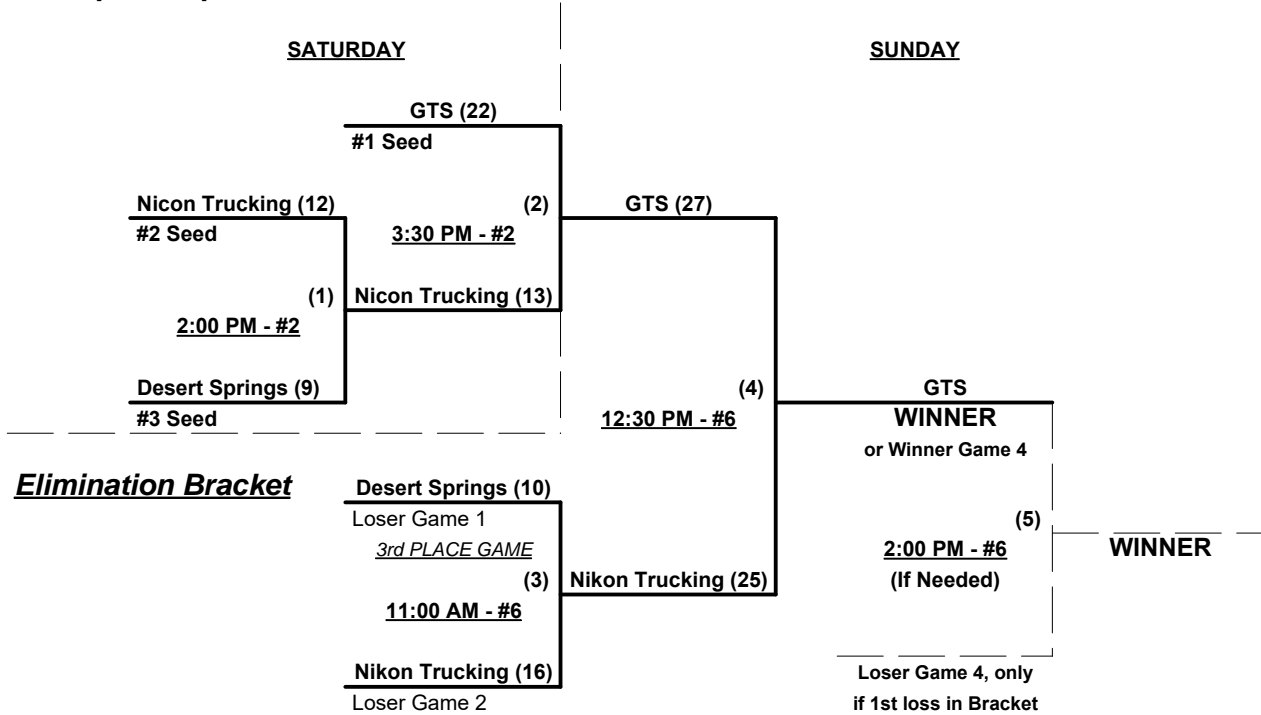

SSUSA's Winter World Championships 2016

Phoenix, Glendale & Scottsdale, Arizona

November 18 - 20, 2016

Rev. 11/10/2016

Men's 40+ Major Plus Division • 3 Teams

Championship Bracket