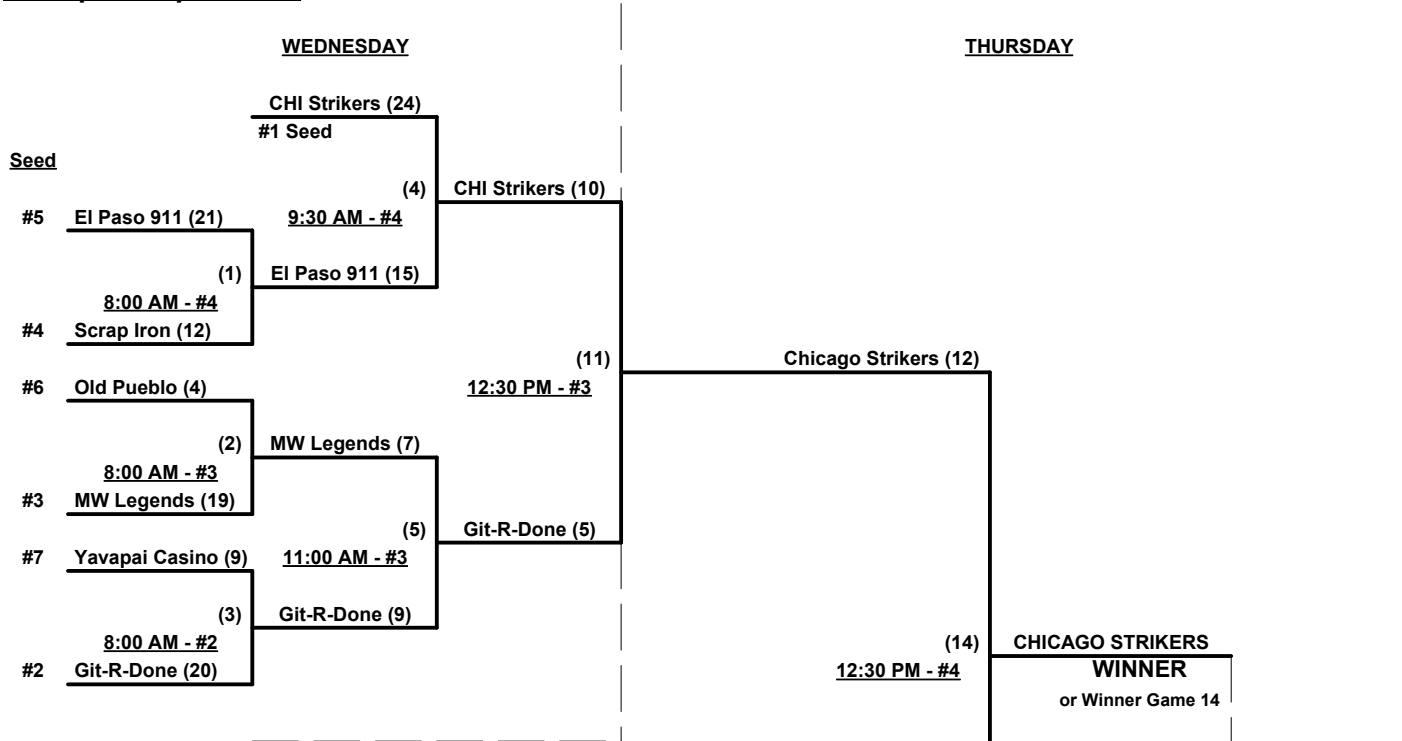

SSUSA's Winter World Championships 2016

Phoenix, Arizona

November 15 - 17, 2016

Rev. 11/09/2016

Men's 70+ Silver Division • 7 Teams

Championship Bracket