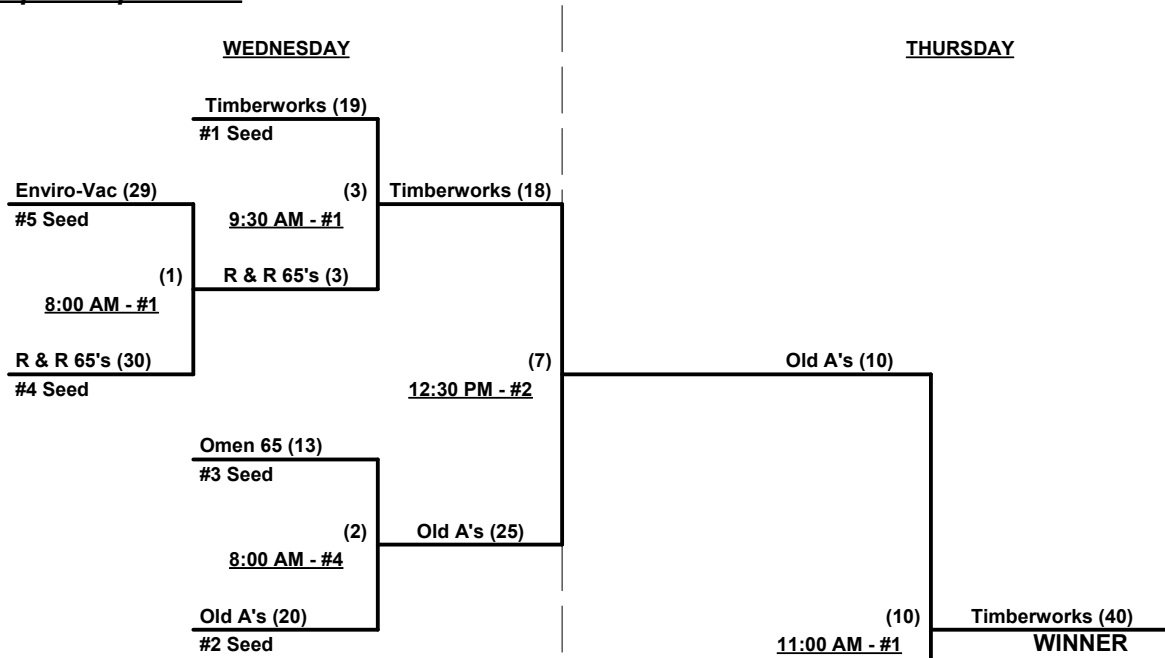

SSUSA's Winter World Championships 2016

Phoenix, Arizona

November 15 - 17, 2016

Rev. 11/01/2016

Men's 65+ Major Plus Division • 5 Teams

Championship Bracket