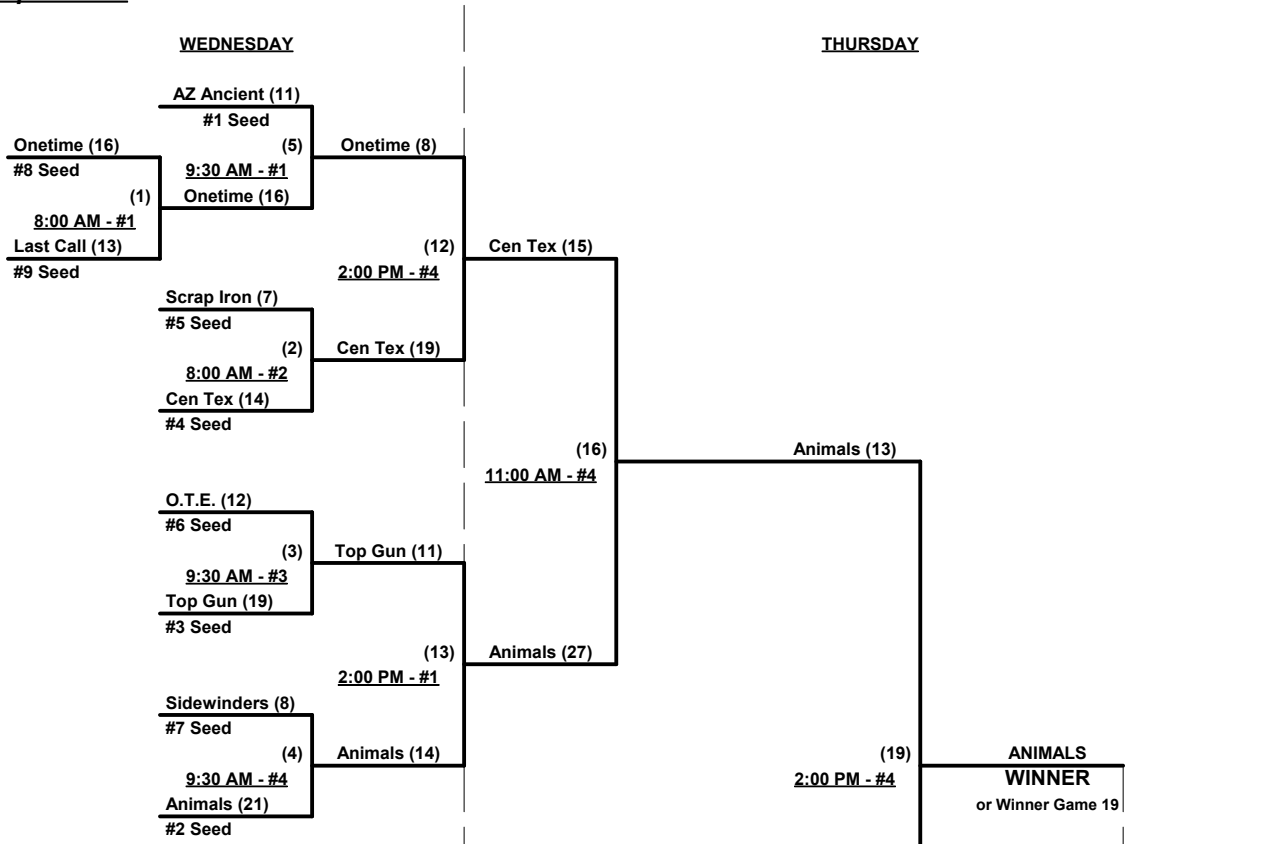

SSUSA's Winter World Championships 2016

Phoenix, Arizona November 15 - 17, 2016

Rev. 10/30/2016

Men's 65+ Major Division • 9 Teams

Championship Bracket