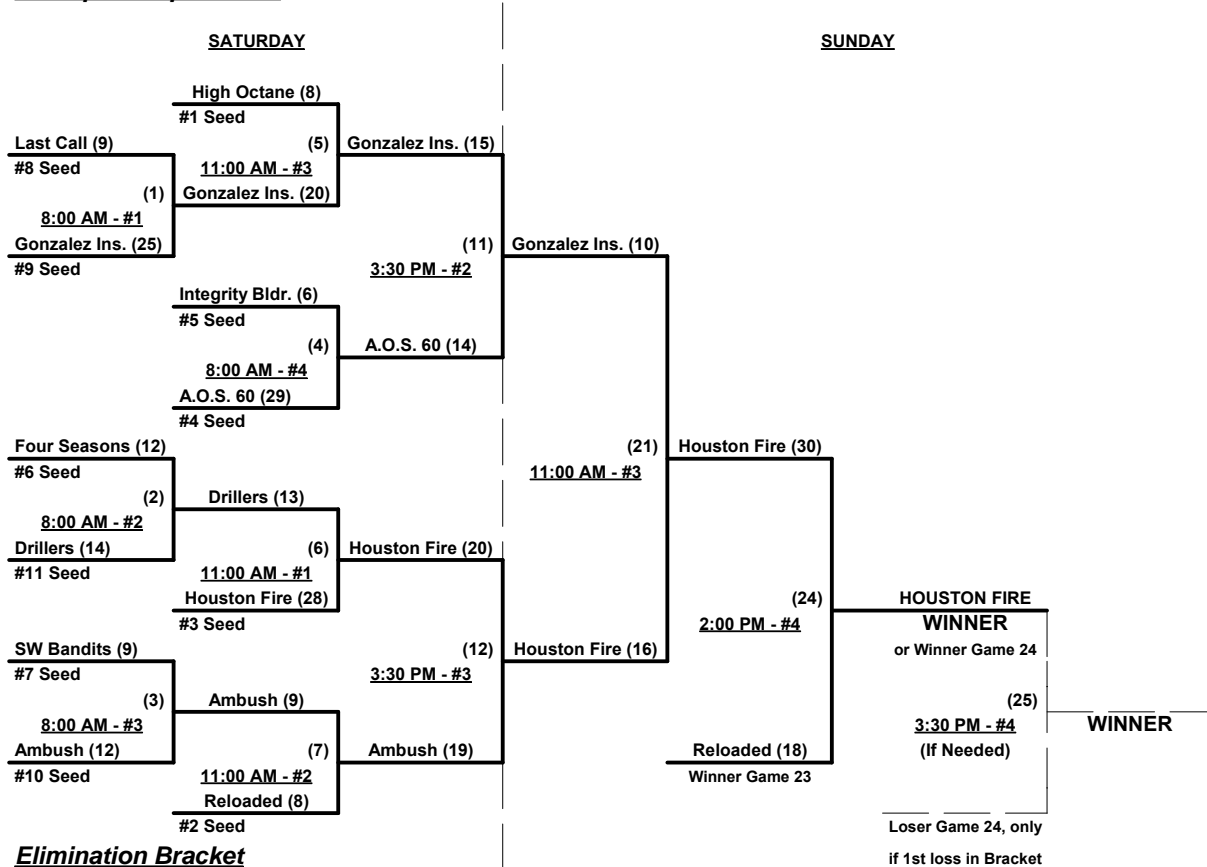

SSUSA's Winter World Championships 2016

Phoenix, Glendale & Scottsdale, Arizona

November 18 - 20, 2016

Rev. 11/05/2016

Men's 60+ Major Division • 11 Teams

Championship Bracket