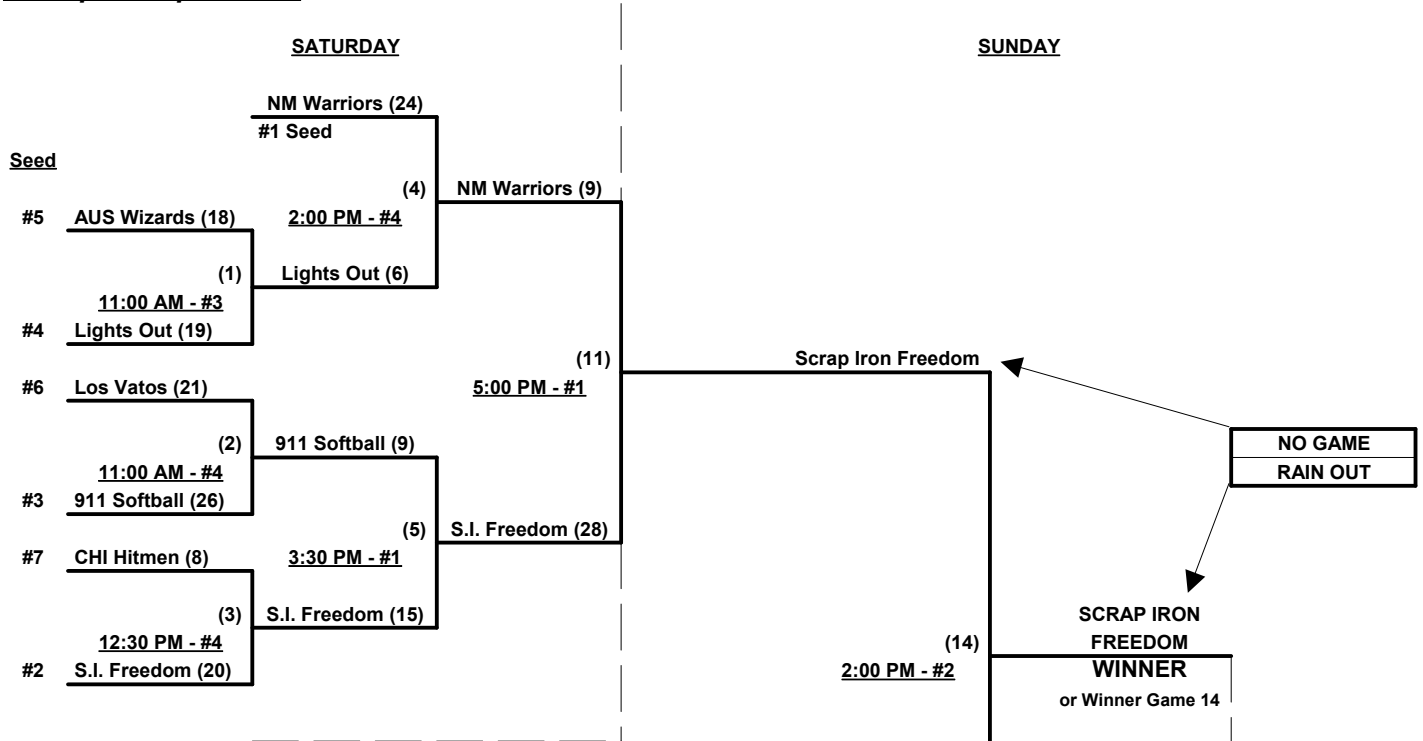

SSUSA's Winter World Championships 2016

Phoenix, Glendale & Scottsdale, Arizona
November 18 - 20, 2016

Rev. 11/07/2016

Men's 60+ AA Division • 7 Teams

Championship Bracket