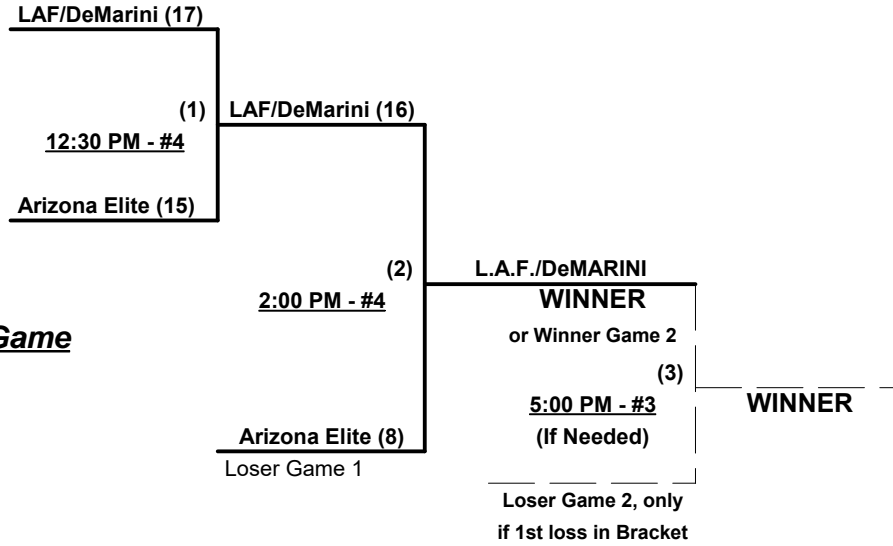

SSUSA's Winter World Championships 2016

Phoenix, Glendale & Scottsdale, Arizona

November 18 - 20, 2016

Rev. 11/05/2016

Men's 50+ Platinum Division • 13 Teams

Win	Loss		
1	2	1	L.A.F. 50/DeMarini (CA)
2	1	2	Arizona Elite 55
1	1	3	4 The Fallen (AZ)
1	1	4	Arizona Alpha Dawgz
1	1	5	Arizona Old School 50
1	1	6	Custom Truck (UT)
1	1	7	Fully Loaded (TX)

Win	Loss		
2	0	8	JU Entertainment (CA)
2	0	9	Nor Cal Warriors (CA)
2	0	10	OGR 50 (CA)
0	2	11	Tex Vets (TX)
0	2	12	Texas Bulls 50's
0	2	13	Tucson Hammertime (AZ)

Friday • November 18, 2016 • Papago Park Softball Complex • Phoenix

Field address ► 6201 E. Oak St. - Phoenix, AZ 85008

Time	#	Runs	Team Name	Field	#	Runs	Team Name
8:00 AM	9	23	Nor Cal Warriors (CA)	1	2	13	Arizona Elite 55
8:00 AM	3	21	4 The Fallen (AZ)	2	1	17	§ L.A.F. 50/DeMarini (CA)
8:00 AM	6	25	Custom Truck (UT)	3	4	26	Arizona Alpha Dawgz
8:00 AM	8	17	JU Entertainment (CA)	4	13	7	Tucson Hammertime (AZ)
9:30 AM	2	17	Arizona Elite 55	1	7	2	Fully Loaded (TX)
9:30 AM	1	12	§ L.A.F. 50/DeMarini (CA)	2	6	21	Custom Truck (UT)
9:30 AM	4	21	Arizona Alpha Dawgz	3	8	29	JU Entertainment (CA)
9:30 AM	5	19	Arizona Old School 50	4	10	23	OGR 50 (CA)
11:00 AM	7	20	Fully Loaded (TX)	1	3	14	4 The Fallen (AZ)
11:00 AM	13	5	Tucson Hammertime (AZ)	2	9	27	Nor Cal Warriors (CA)
11:00 AM	10	22	OGR 50 (CA)	3	11	5	Tex Vets (TX)
11:00 AM	12	22	Texas Bulls 50's	4	5	25	Arizona Old School 50
12:30 PM	11	11	Tex Vets (TX)	3	2	21	Arizona Elite 55
12:30 PM	1	19	§ L.A.F. 50/DeMarini (CA)	4	12	16	Texas Bulls 50's

§ Team #1 GIVES 5-Run OR 11-Defensive-player equalizer and is HOME team in ALL games

Seeding for 50-Major Three-game-guarantee bracket commencing FRIDAY evening • See bracket for details

Format: Mixed two (2) game round robin to seed 50-Major Three-game-guarantee bracket

Teams #1-2 play Best 2 of 3 Series for 50/55-Major+ Championship ON SATURDAY

Teams #3-13 play Three-game-guarantee bracket for 50-Major Championship

Home Runs - Home Run rule of LOWER rated team in game

Major+ = 9 per Team per Game, Outs

Major = 6 per Team per Game, Outs

NOTE SSUSA Official Rulebook §9.5 (Retrieving Home Run Balls) will be strictly enforced.

Run Rules - Run rule of LOWER rated team in game (except open inning)

Major+ = 7 runs per ½ inning at bat

Major = 5 runs per ½ inning at bat

Mercy Rule - Fifteen (15) runs after 5 innings • 50/55-Major+ Best 2 of 3 Series ONLY

Time Limits - RR = 65 + open inn. • Bracket = 70 + open inn. • Championship game(s) = 7 innings full

Tie Breakers - Head to head (in full RR only), least runs allowed, run differential, coin toss

Schedule Subject to Change at Discretion of Tournament and Field Directors

SSUSA's Winter World Championships 2016
Phoenix, Glendale & Scottsdale, Arizona
November 18 - 20, 2016

Rev. 11/05/2016

Men's 50/55+ Major Plus Division • 2 Teams

Championship Bracket

ALL GAMES ON SATURDAY

Elimination Game