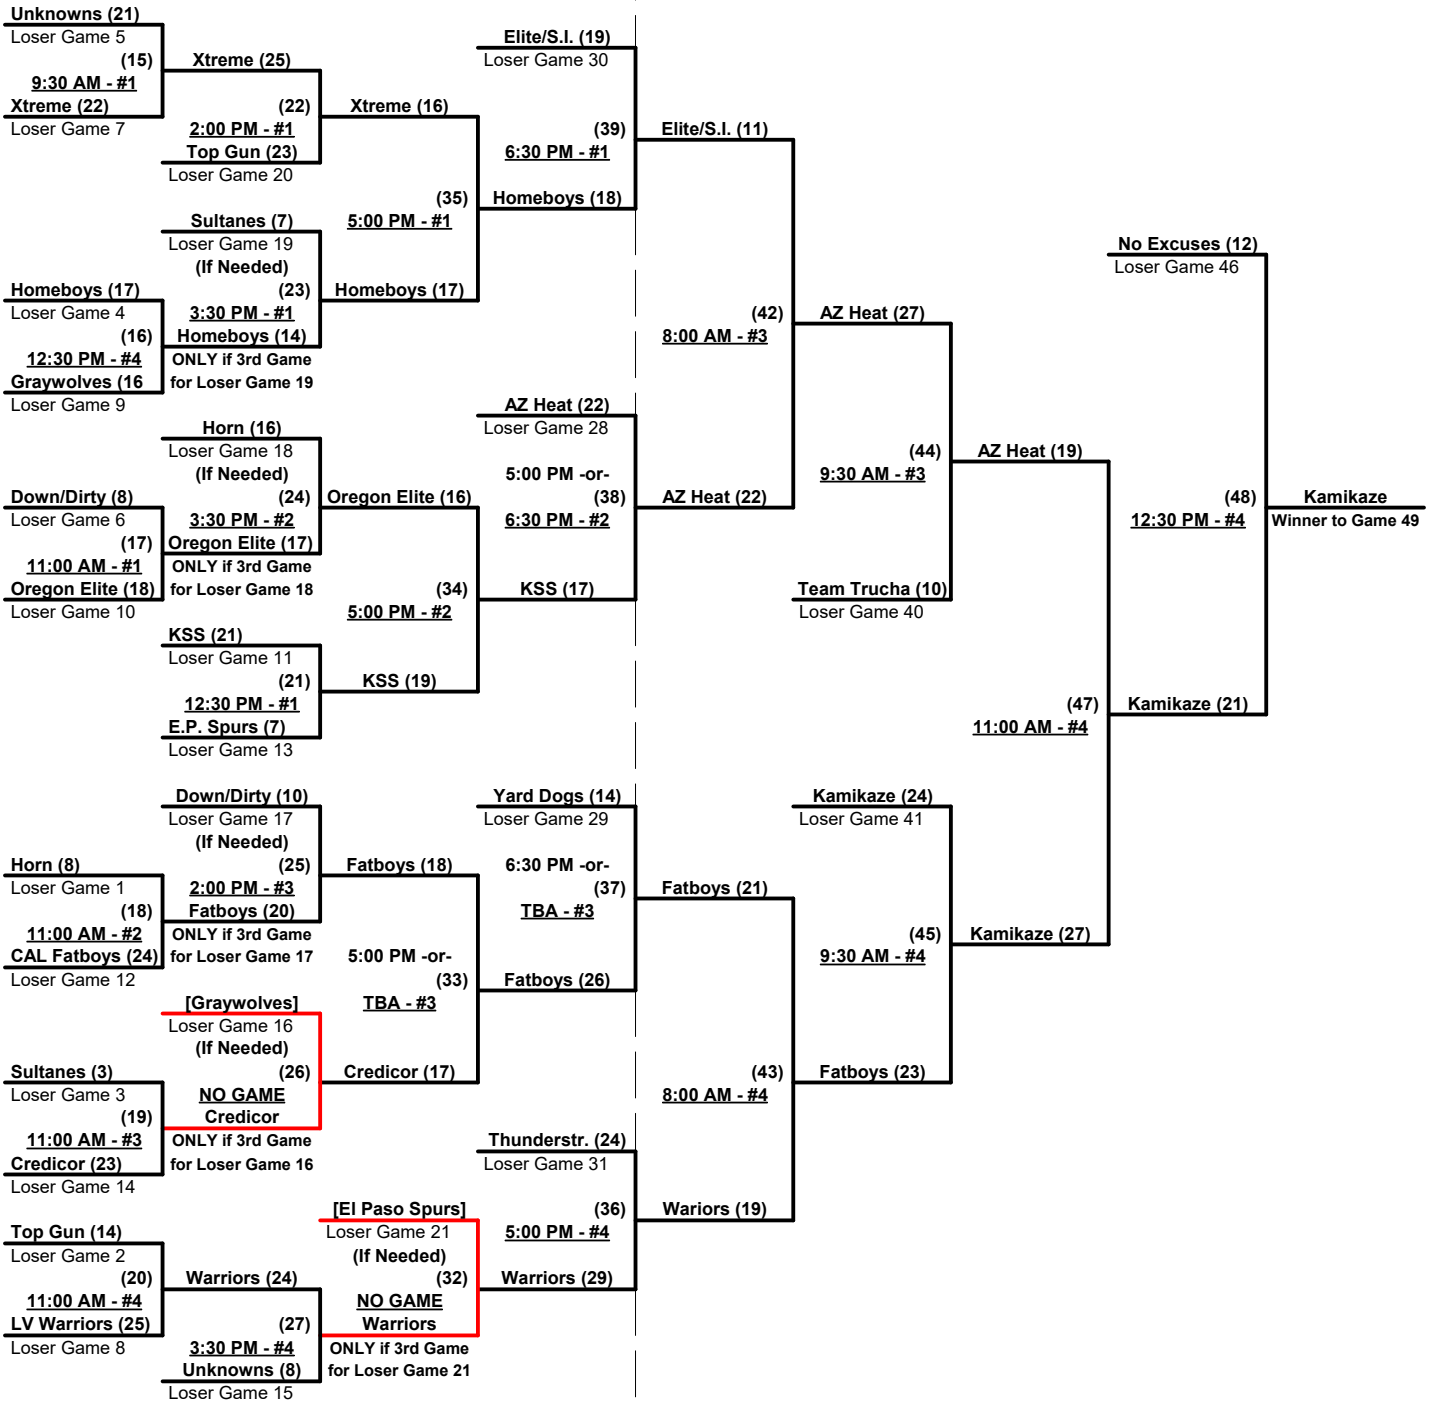

#### Championship Bracket

**Elimination Bracket**

**Men's 50+ AAA Division • 22 Teams**

**SATURDAY**

**SUNDAY**