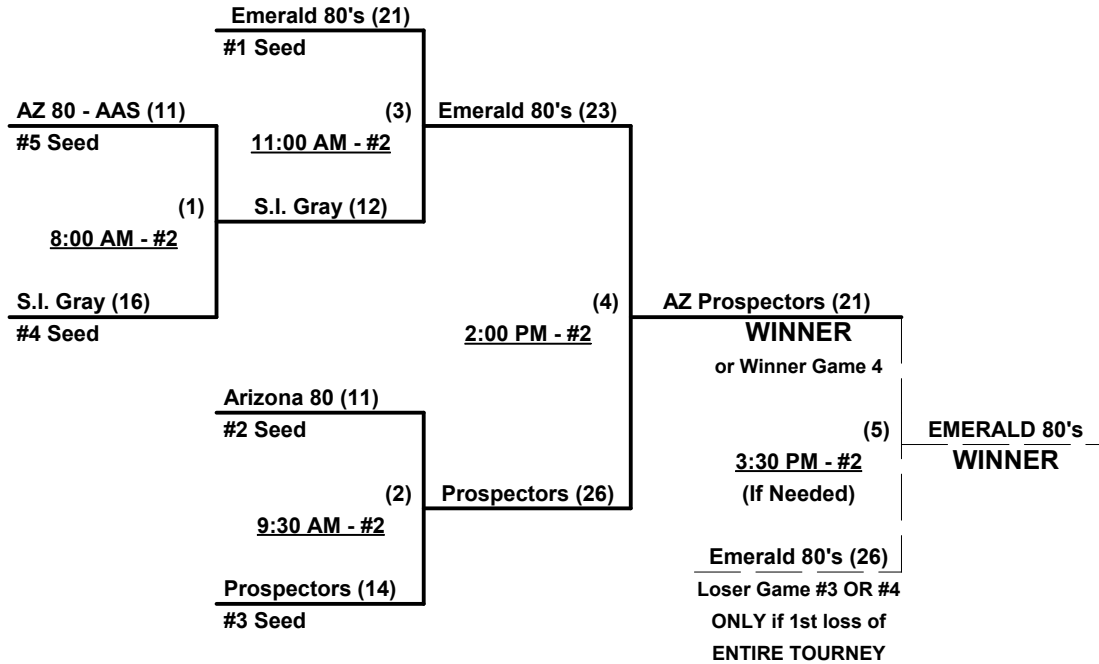

SSUSA's Winter World Championships 2016

Phoenix, Arizona

November 15 - 17, 2016

Rev. 11/02/2016

Men's 80+ Gold Division • 5 Teams

Win	Loss		
4	0	1	Emerald 80's (WA)
0	4	2	Arizona 80 - AAS
2	2	3	Arizona 80's

Win	Loss		
2	2	4	Arizona Prospectors 80
2	2	5	S. Iron Gray Berets (CO)

Tuesday • November 15, 2016 • Rose Mofford Softball Complex • Phoenix

Field address ► 9833 N. 25th Ave. - Phoenix, AZ 85021

Time	#	Runs	Team Name	Field	#	Runs	Team Name
8:00 AM	3	8	Arizona 80's	3	5	11	S. Iron Gray Berets (CO)
8:00 AM	2	17	Arizona 80 - AAS	4	1	20	§ Emerald 80's (WA)
9:30 AM	5	18	S. Iron Gray Berets (CO)	3	2	16	Arizona 80 - AAS
9:30 AM	1	22	§ Emerald 80's (WA)	4	4	13	Arizona Prospectors 80
11:00 AM	4	11	Arizona Prospectors 80	4	3	18	Arizona 80's

Wednesday • November 16, 2016 • Rose Mofford Softball Complex • Phoenix

Time	#	Runs	Team Name	Field	#	Runs	Team Name
8:00 AM	5	9	S. Iron Gray Berets (CO)	2	4	15	Arizona Prospectors 80
8:00 AM	3	12	Arizona 80's	3	1	23	§ Emerald 80's (WA)
9:30 AM	4	10	Arizona Prospectors 80	2	2	5	Arizona 80 - AAS
9:30 AM	1	16	§ Emerald 80's (WA)	3	5	15	S. Iron Gray Berets (CO)
11:00 AM	2	6	Arizona 80 - AAS	2	3	17	Arizona 80's

§ Team #1 GIVES 5-Run equalizer and is HOME in all games vs. Teams #2-5 (including Playoffs)

Format: Full (4-game) Round Robin to seed Modified Single Elimination bracket on Thursday

NOTE Provisional "If" game ONLY if UNBEATEN #1 Seed suffers FIRST loss of ENTIRE tournament

NOTE Team #1 must WIN bracket to earn 1st Place Awards (All 80's are invited to 2018 T.O.C.)

Home Runs - Open

Run Rules - Five (5) runs per ½ inning at bat (except open inning)

Time Limits - RR = 65 + open inn. • Bracket = 70 + open inn. • Championship game(s) = 7 innings full

Tie Breakers - Head to head (in full RR only), least runs allowed, run differential, coin toss

Schedule Subject to Change at Discretion of Tournament and Field Directors

SSUSA's Winter World Championships 2016

Phoenix, Arizona

November 15 - 17, 2016

Rev. 11/02/2016

Men's 80+ Gold Division • 5 Teams

Championship Bracket

THURSDAY