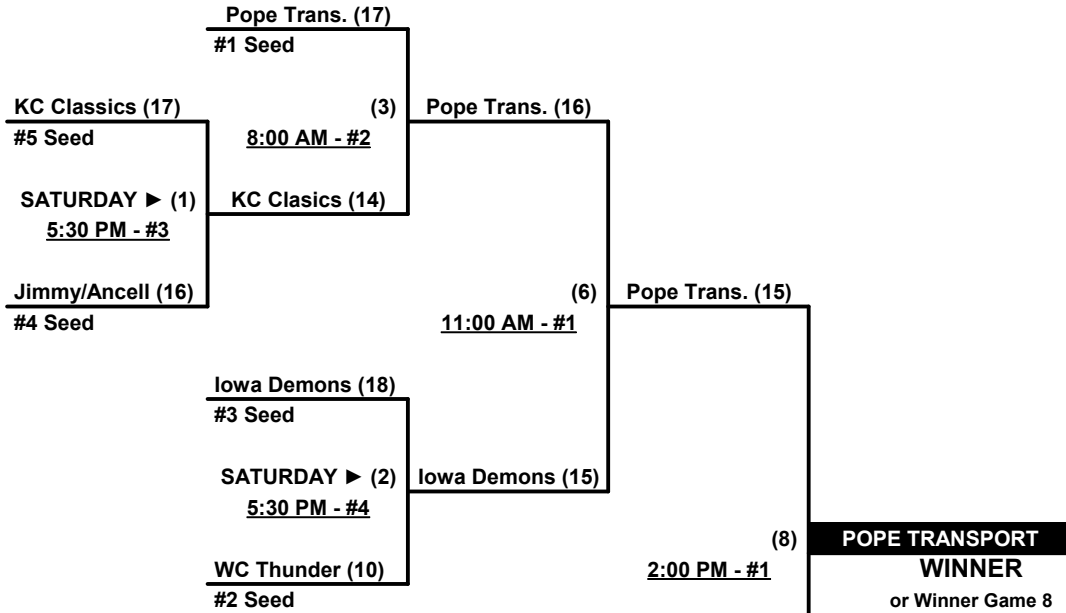

### Championship Bracket

ALL GAMES AT PIONEER PARK

### Elimination Bracket

**SSUSA's Steve Simmons Mosquitoland Classic 2017**  
 Vadnais Heights, Minnesota  
 June 10 - 11, 2017

Rev. 06/03/2017

**Men's 50+ Major Division • 5 Teams**

**Championship Bracket**

**ALL GAMES AT PIONEER PARK**

**Elimination Bracket**