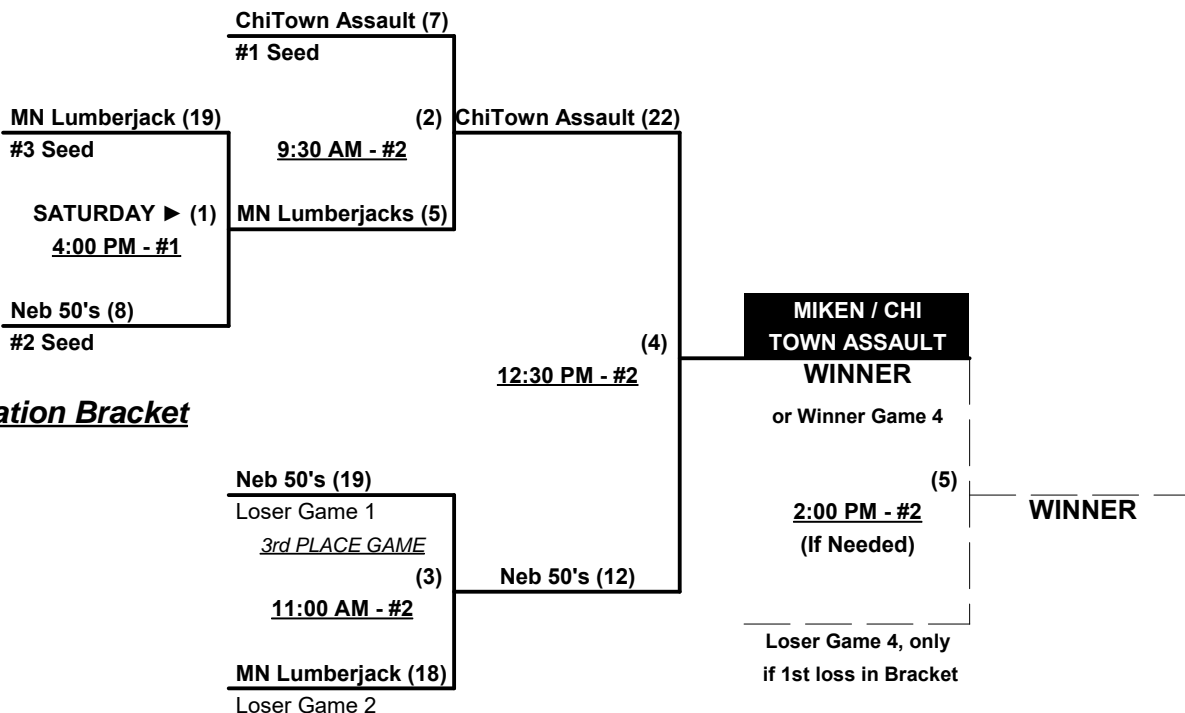

Elimination Bracket