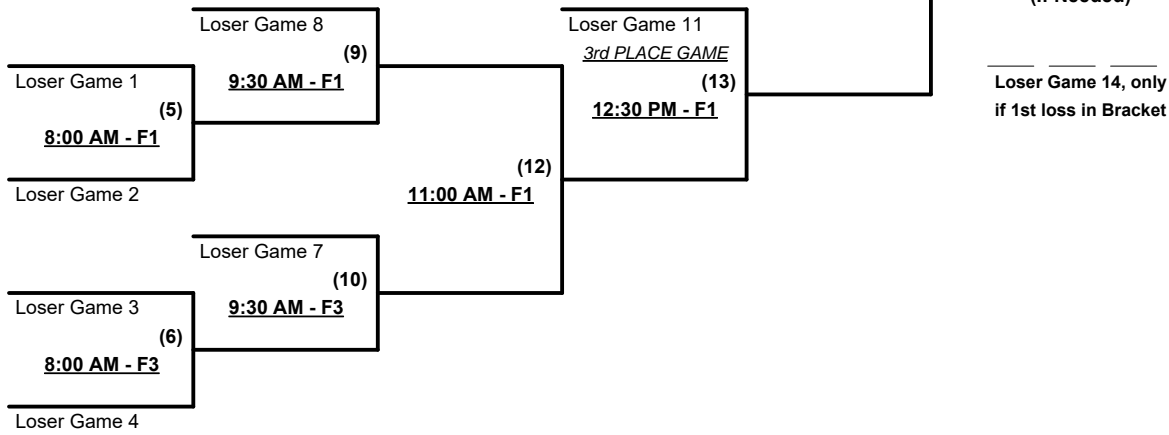

Elimination Bracket