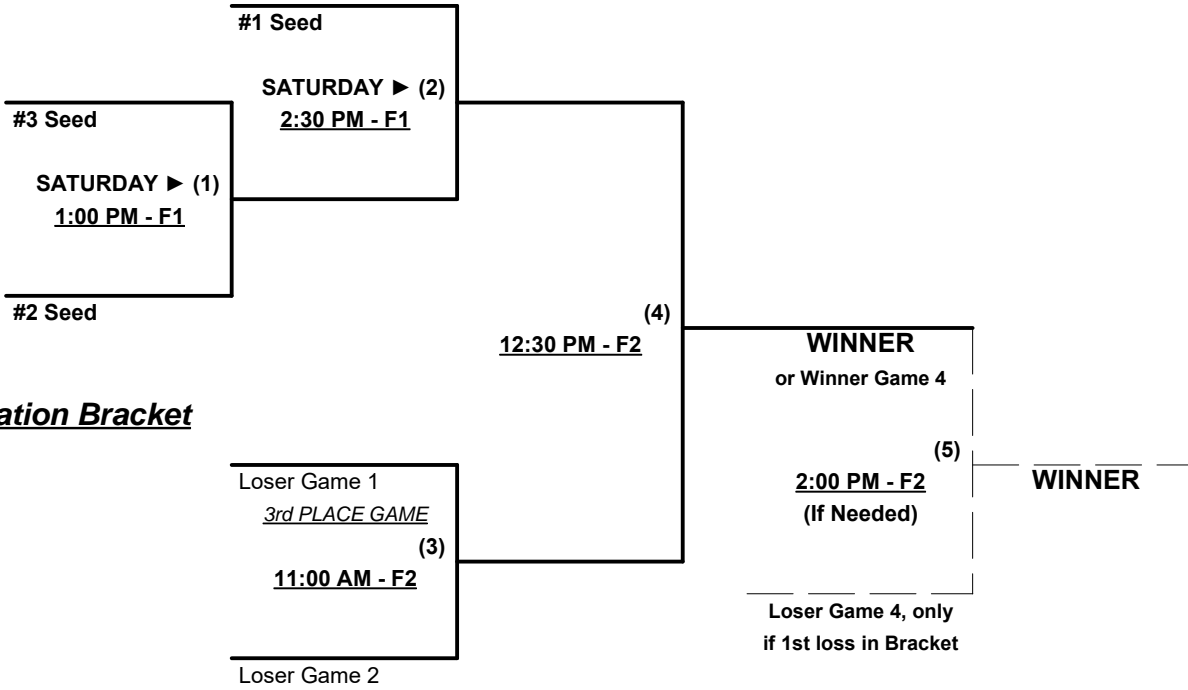

SSUSA's Winter Classic Qualifier 2018

Bullhead City, Arizona

January 20 - 21, 2018

Rev. 01/15/2018

Men's 40+ Masters Division • 11 Teams

<u>Win</u>	<u>Loss</u>	<u>40-Major+</u>	<u>Win</u>	<u>Loss</u>	<u>40-Silver</u>
		1 Desert Springs (NV)			6 Joker's Wild (AZ)
		2 Flawless (CA)			7 Lazer Sports (NV)
		3 K & B Bev./AG Paint. (AZ)			8 PA 40's (NV)
		<u>40-Silver</u>			9 Sons of Thunder (AZ)
		4 Blue Pill Mafia (AZ)			10 Wicked Spts./PT Exp. (CA)
		5 Focus (AZ)			11 Aces (AZ)

Saturday • January 20, 2018 • Rotary Park Softball Complex • Bullhead City

Field address ► 2315 Balboa Drive • Bullhead City, AZ 86442

Time	#	Runs	Team Name	Field	#	Runs	Team Name
8:30 AM	1	§	Desert Springs (NV)	F1	5		Focus (AZ)
8:30 AM	2	§	Flawless (CA)	F2	4		Blue Pill Mafia (AZ)
8:30 AM	10		Wicked Spts./PT Exp. (CA)	T2	3	§	K & B Bev./AG Paint. (AZ)
8:30 AM	7		Lazer Sports (NV)	T3	6		Joker's Wild (AZ)
10:00 AM	9		Sons of Thunder (AZ)	F1	1	§	Desert Springs (NV)
10:00 AM	8		PA 40's (NV)	F2	2	§	Flawless (CA)
10:00 AM	3	§	K & B Bev./AG Paint. (AZ)	T2	7		Lazer Sports (NV)
10:00 AM	6		Joker's Wild (AZ)	T3	11	¶	Aces (AZ)
11:30 AM	4		Blue Pill Mafia (AZ)	F1	10		Wicked Spts./PT Exp. (CA)
11:30 AM	5		Focus (AZ)	F2	8		PA 40's (NV)
11:30 AM	11	¶	Aces (AZ)	T2	9		Sons of Thunder (AZ)

FIELD CODES ► F# = [F]OURPLEX • T# = TRIPLEX

§ Teams #1-3 GIVE 5-Run equalizer and are HOME vs. Teams #4-11

¶ Team #11 RECEIVES 5-Run equalizer and is VISITOR in ALL games (including bracket)

Seeding for 40-Masters Double Elimination Brackets commencing SATURDAY afternoon • See Brackets

Format: Two (2) game Round Robin to seed 40-Masters Double Elimination Championship Brackets

Teams #1-3 play Double Elimination bracket for 40-Major+ Championship

Teams #4-11 play Double Elimination bracket for 40-Gold Championship

Home Runs - Home Run rule of LOWER rated team in game   Major+ Rule = 10 per team per game, Outs

Major Rule = 8 per team per game, Outs   AAA Rule = 6 per team per game, Outs

NOTE SSUSA Official Rulebook §9.5 (Retrieving Home Run Balls) will be strictly enforced.

Pitch Count - Batters start with "1-1" count (NO Courtesy Foul) per SSUSA Rulebook §6.2 (Pitch Count)

Time Limits - RR = 65 + open inn. • Bracket = 70 + open inn. • Championship game(s) = 7 innings full

Tie Breakers - Head to head (in full RR only), least runs allowed, run differential, coin toss

Schedule Subject to Change at Discretion of Tournament and Field Directors

SSUSA's Winter Classic Qualifier 2018
Bullhead City, Arizona
January 20 - 21, 2018

Rev. 01/15/2018

Men's 40+ Major Plus Division • 3 Teams

Championship Bracket

FIELD CODES ▶ F# = [F]OURPLEX • T# = TRIPLEX

Elimination Bracket