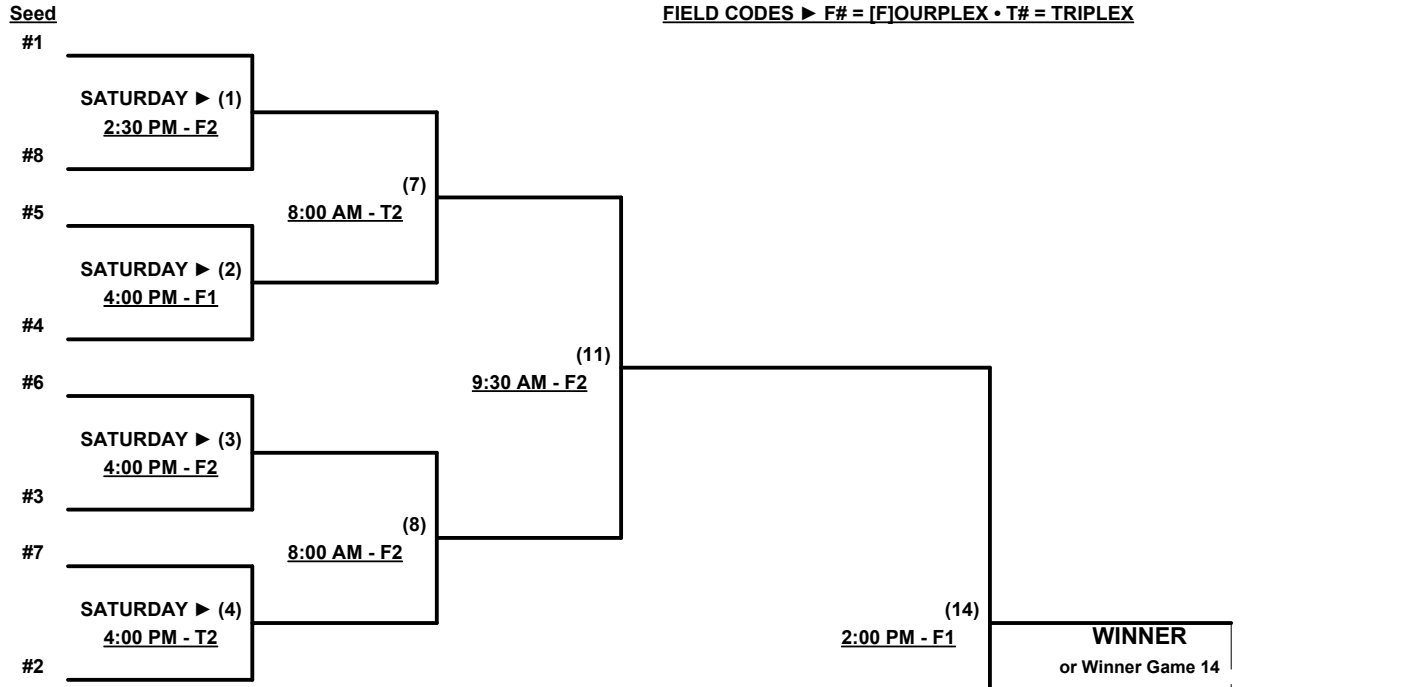

SSUSA's Winter Classic Qualifier 2018

Bullhead City, Arizona

January 20 - 21, 2018

Rev. 01/15/2018

Men's 40+ Gold Division • 8 Teams

Championship Bracket