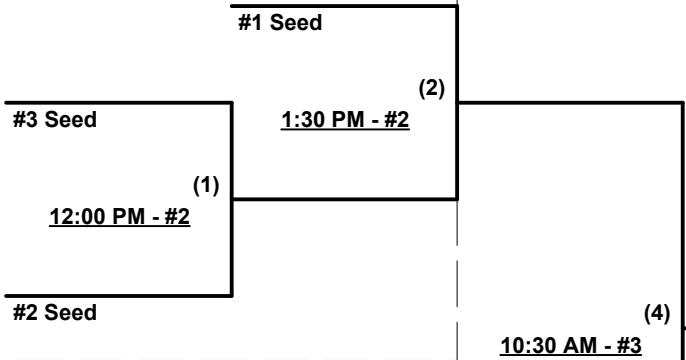

Tie Breakers - Head to head (in full RR only), least runs allowed, run differential, coin toss

Schedule Subject to Change at Discretion of Tournament and Field Directors

SSUSA's Winter Classic Qualifier 2018
Bullhead City, Arizona
January 16 - 18, 2018

Rev. 01/13/2018

Men's 75+ Major Division • 3 Teams

Championship Bracket

WEDNESDAY

THURSDAY

Elimination Bracket

SSUSA's Winter Classic Qualifier 2018

Bullhead City, Arizona