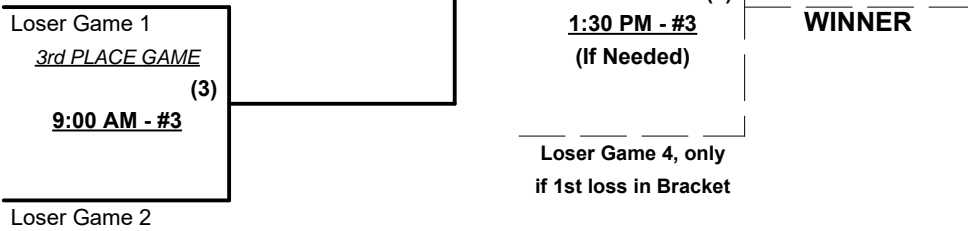

Tie Breakers - Head to head (in full RR only), least runs allowed, run differential, coin toss

Schedule Subject to Change at Discretion of Tournament and Field Directors

SSUSA's Winter Classic Qualifier 2018
Bullhead City, Arizona
January 16 - 18, 2018

Rev. 01/13/2018

Men's 75+ Major Division • 3 Teams

Championship Bracket

WEDNESDAY

THURSDAY

Elimination Bracket

SSUSA's Winter Classic Qualifier 2018

Bullhead City, Arizona