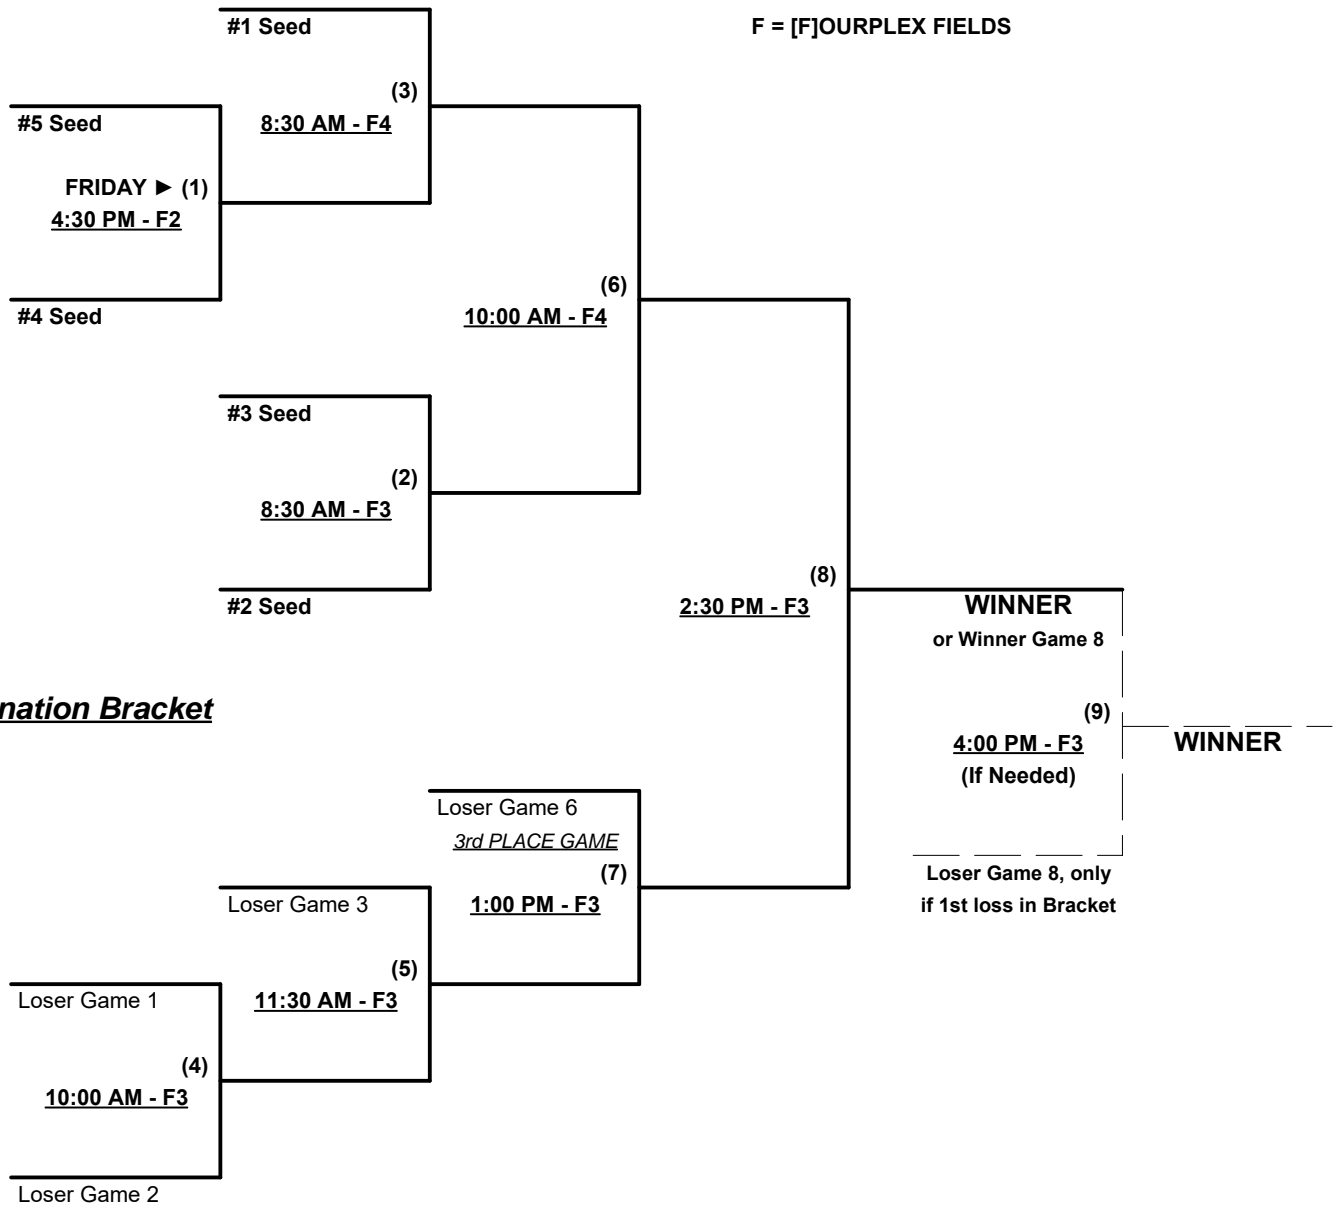

SSUSA's Winter Classic Qualifier 2018

Bullhead City, Arizona

January 19 - 20, 2018

Rev. 01/15/2018

Men's 50/55+ Gold Division • 5 Teams

Championship Bracket

FIELD CODES

F = [F]OURPLEX FIELDS

SSUSA's Winter Classic Qualifier 2018

Bullhead City, Arizona

January 19 - 20, 2018

Rev. 01/15/2018

Men's 60+ Silver Division • 4 Teams

	<u>Win</u>	<u>Loss</u>	
1			Baker Boyz (CA)
2			LVSSA Raiders (NV)
3			New Mexico Warriors
4			Family (NV)

Friday • January 18, 2018 • Rotary Park Softball Complex • Bullhead City

Field address ► 2315 Balboa Drive • Bullhead City, AZ 86442

Time	#	Runs	Team Name	Field	#	Runs	Team Name
11:30 AM	3	_____	New Mexico Warriors	3	4	_____ §	Family (NV)
1:00 PM	1	_____	Baker Boyz (CA)	3	2	_____	LVSSA Raiders (NV)
2:30 PM	4	_____ §	Family (NV)	2	1	_____	Baker Boyz (CA)
2:30 PM	2	_____	LVSSA Raiders (NV)	3	3	_____	New Mexico Warriors

§ Team #4 RECEIVES 5-Run OR 11-Defensive-player equalizer and is VISITOR in ALL games

Seeding for 60-Silver Double Elimination bracket commencing FRIDAY afternoon • See bracket for details

Format: Two (2) game Round Robin to seed 60-Silver Double Elimination Championship bracket

Home Runs - Home Run rule of LOWER rated team in game   Family = AA Rated

AAA = 3 per team per game, Outs   AA = 1 per team per game, Outs

NOTE SSUSA Official Rulebook §9.5 (Retrieving Home Run Balls) will be strictly enforced.

Pitch Count - Batters start with "1-1" count (with Courtesy Foul) per SSUSA Rulebook §6.2 (Pitch Count)

Run Rules - Five (5) runs per ½ inning at bat (except open inning)

Time Limits - RR = 65 + open inn. • Bracket = 70 + open inn. • Championship game(s) = 7 innings full

Tie Breakers - Head to head (in full RR only), least runs allowed, run differential, coin toss

Schedule Subject to Change at Discretion of Tournament and Field Directors