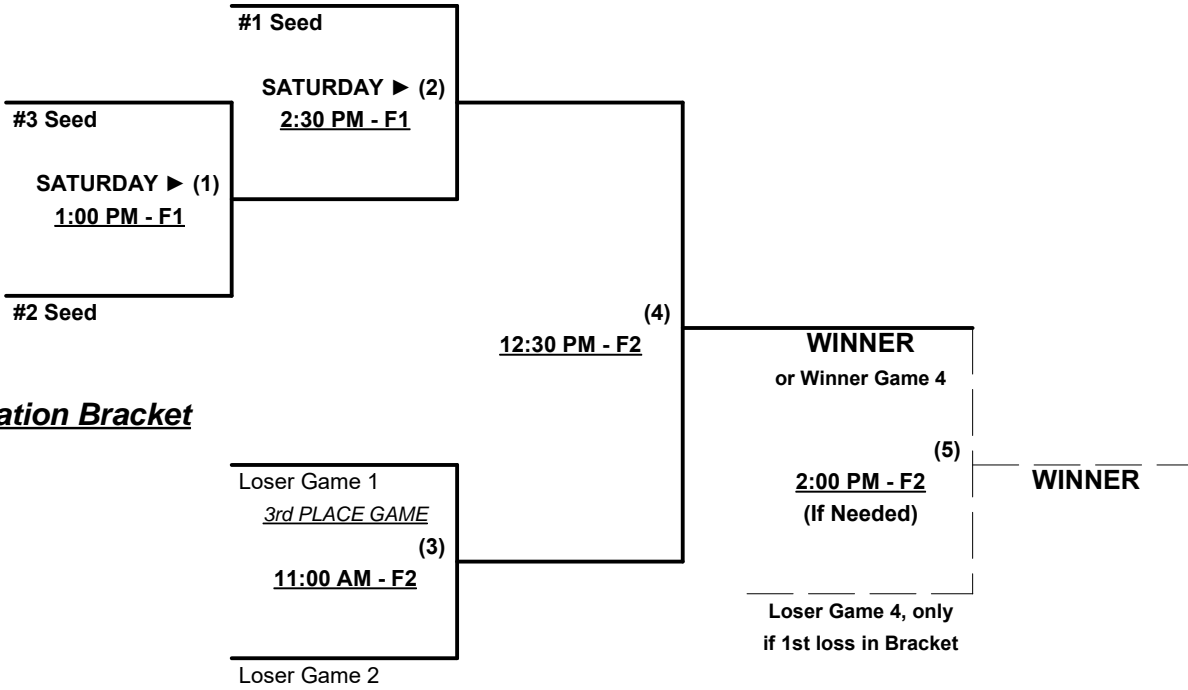

SSUSA's Winter Classic Qualifier 2018

Bullhead City, Arizona

January 20 - 21, 2018

Rev. 01/15/2018

Men's 40+ Masters Division • 11 Teams

<u>Win</u>	<u>Loss</u>	<u>40-Major+</u>	<u>Win</u>	<u>Loss</u>	<u>40-Silver</u>
		1			
		2	6		
		3	7		
		4	8		
		5	9		
		6	10		
		7	11		

Saturday • January 20, 2018 • Rotary Park Softball Complex • Bullhead City

Field address ► 2315 Balboa Drive • Bullhead City, AZ 86442

Time	#	Runs	Team Name	Field	#	Runs	Team Name
8:30 AM	1	§	Desert Springs (NV)	F1	5		Focus (AZ)
8:30 AM	2	§	Flawless (CA)	F2	4		Blue Pill Mafia (AZ)
8:30 AM	10		Wicked Spts./PT Exp. (CA)	T2	3	§	K & B Bev./AG Paint. (AZ)
8:30 AM	7		Lazer Sports (NV)	T3	6		Joker's Wild (AZ)
10:00 AM	9		Sons of Thunder (AZ)	F1	1	§	Desert Springs (NV)
10:00 AM	8		PA 40's (NV)	F2	2	§	Flawless (CA)
10:00 AM	3	§	K & B Bev./AG Paint. (AZ)	T2	7		Lazer Sports (NV)
10:00 AM	6		Joker's Wild (AZ)	T3	11	¶	Aces (AZ)
11:30 AM	4		Blue Pill Mafia (AZ)	F1	10		Wicked Spts./PT Exp. (CA)
11:30 AM	5		Focus (AZ)	F2	8		PA 40's (NV)
11:30 AM	11	¶	Aces (AZ)	T2	9		Sons of Thunder (AZ)

FIELD CODES ► F# = [F]OURPLEX • T# = TRIPLEX

§ Teams #1-3 GIVE 5-Run equalizer and are HOME vs. Teams #4-11

¶ Team #11 RECEIVES 5-Run equalizer and is VISITOR in ALL games (including bracket)

Seeding for 40-Masters Double Elimination Brackets commencing SATURDAY afternoon • See Brackets

Format: Two (2) game Round Robin to seed 40-Masters Double Elimination Championship Brackets

Teams #1-3 play Double Elimination bracket for 40-Major+ Championship

Teams #4-11 play Double Elimination bracket for 40-Gold Championship

Home Runs - Home Run rule of LOWER rated team in game   Major+ Rule = 10 per team per game, Outs

Major Rule = 8 per team per game, Outs   AAA Rule = 6 per team per game, Outs

NOTE SSUSA Official Rulebook §9.5 (Retrieving Home Run Balls) will be strictly enforced.

Pitch Count - Batters start with "1-1" count (NO Courtesy Foul) per SSUSA Rulebook §6.2 (Pitch Count)

Time Limits - RR = 65 + open inn. • Bracket = 70 + open inn. • Championship game(s) = 7 innings full

Tie Breakers - Head to head (in full RR only), least runs allowed, run differential, coin toss

Schedule Subject to Change at Discretion of Tournament and Field Directors

SSUSA's Winter Classic Qualifier 2018
Bullhead City, Arizona
January 20 - 21, 2018

Rev. 01/15/2018

Men's 40+ Major Plus Division • 3 Teams

Championship Bracket

FIELD CODES ▶ F# = [FOURPLEX • T# = TRIPLEX

Elimination Bracket