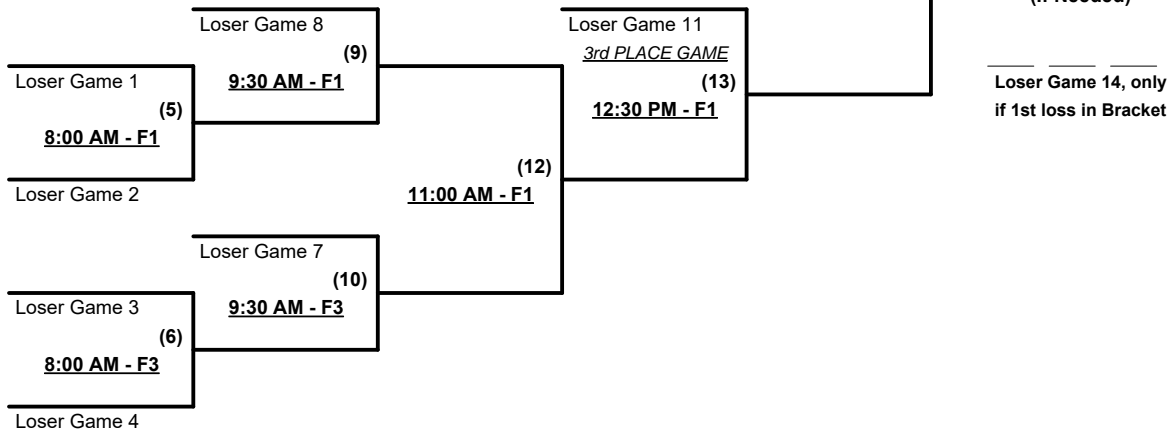

Elimination Bracket