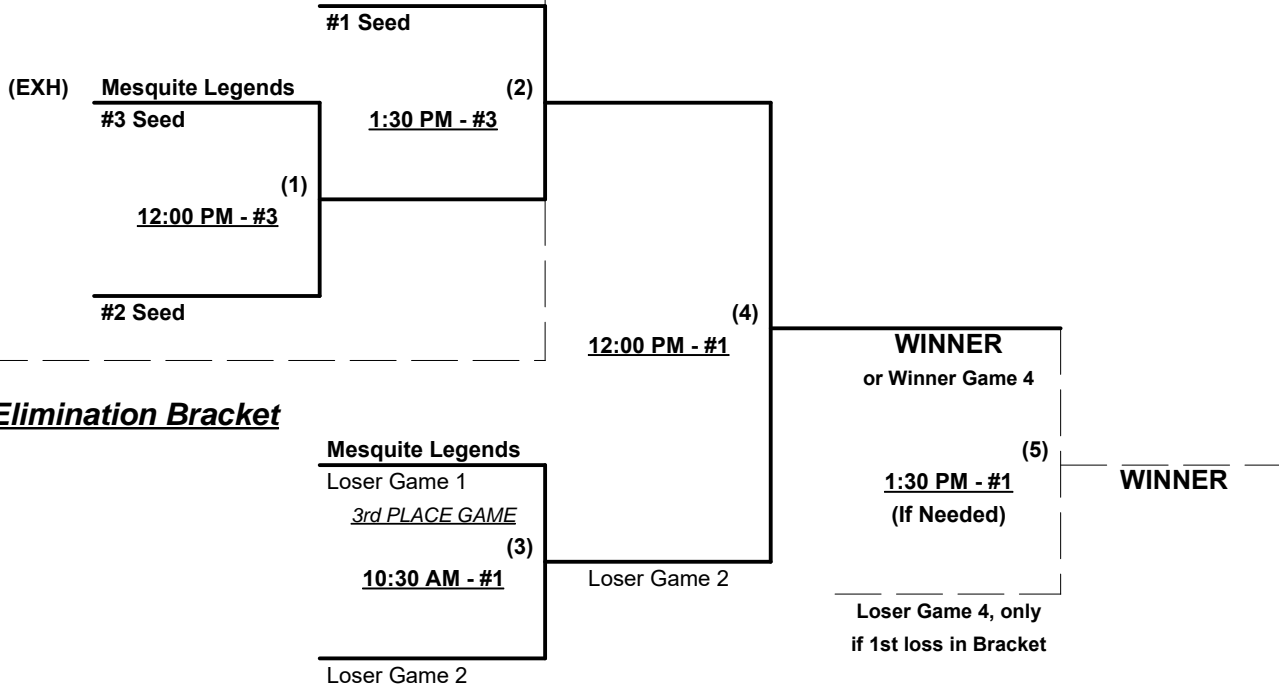

SSUSA's Winter Classic Qualifier 2018

Bullhead City, Arizona

January 16 - 18, 2018

Rev. 01/11/2018

Men's 65/70+ Gold Division • 7 Teams

<u>Win</u>	<u>Loss</u>	<u>65-Gold</u>		<u>Win</u>	<u>Loss</u>	<u>70-Major</u>	
		1	Las Vegas Stars (NV)			4	Game On (CA)
		2	Mesquite Legends - EXH (NV)			5	Sidewinders 70 (AZ)
		3	Cut Loose 65's (CA)			6	Sons of Pitches (CA)
						7	Top Gun Patriots (CA)

Tuesday • January 16, 2018 • Rotary Park Softball Complex • Bullhead City

Field address ► 2315 Balboa Drive • Bullhead City, AZ 86442

Time	#	Runs	Team Name	Field	#	Runs	Team Name
12:00 PM	5		Sidewinders 70 (AZ)	1	3		Cut Loose 65's (CA)
1:30 PM	3		Cut Loose 65's (CA)	1	2	¶	Mesquite Legends - EXH (NV)
1:30 PM	1	§	Las Vegas Stars (NV)	2	6		Sons of Pitches (CA)
1:30 PM	7		Top Gun Patriots (CA)	3	4		Game On (CA)
3:00 PM	2	§	Mesquite Legends - EXH (NV)	1	7		Top Gun Patriots (CA)
3:00 PM	6		Sons of Pitches (CA)	2	5		Sidewinders 70 (AZ)
3:00 PM	4		Game On (CA)	3	1	§	Las Vegas Stars (NV)

§ Teams #1-2 GIVE 5-Run equalizer and are HOME vs. Teams- #4-7

¶ Teams #1-2 GIVE 5-Run OR 11-Defensive-player equalizer and are HOME vs. Team #3

Seeding for 65-Gold & 70-Major Double Elimination brackets commencing Wednesday • See brackets for details

Format: Two (2) game Round Robin to seed Double Elimination Championship brackets

Teams #1-3 play Double Elimination bracket for 65-Gold championship

NOTE Mesquite Legends plays "Exhibition" • Seeded last (#3) and cannot advance in bracket

Teams #1-3 play Double Elimination bracket for 70-Major championship

Home Runs - Home Run rule of LOWER rated team in game

Major = 6 per team per game, Outs   AAA = 3 per team per game, Outs

NOTE SSUSA Official Rulebook §9.5 (Retrieving Home Run Balls) will be strictly enforced.

Pitch Count - All batters start with 0-0 count per SSUSA Rulebook §6.2 (Pitch Count)

Run Rules - Five (5) runs per ½ inning at bat (except open inning)

Time Limits - RR = 65 + open inn. • Bracket = 70 + open inn. • Championship game(s) = 7 innings full

Tie Breakers - Head to head (in full RR only), least runs allowed, run differential, coin toss

Schedule Subject to Change at Discretion of Tournament and Field Directors

SSUSA's Winter Classic Qualifier 2018
Bullhead City, Arizona
January 16 - 18, 2018

Rev. 01/11/2018

Men's 65+ Gold Division • 3 Teams

Championship Bracket

WEDNESDAY

THURSDAY