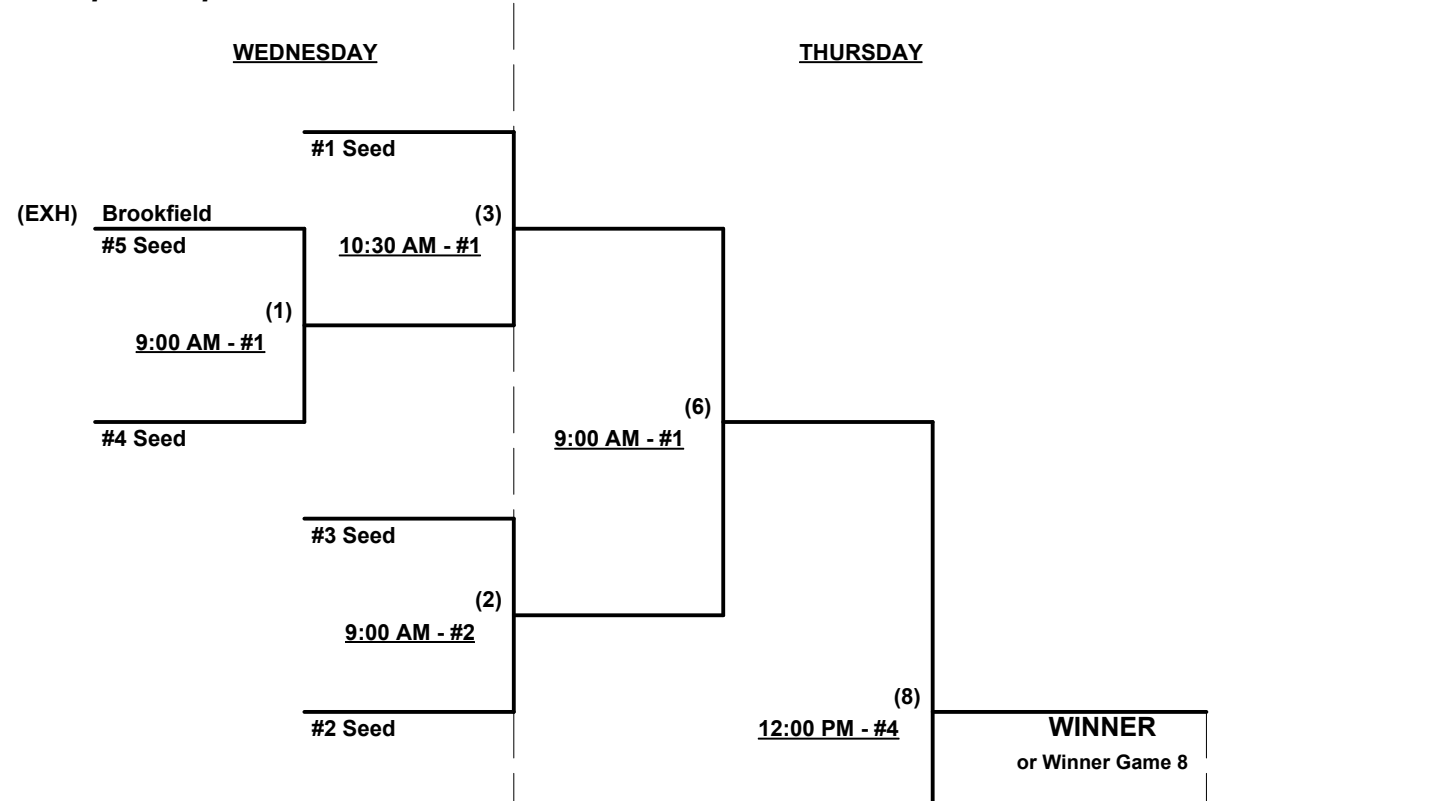

SSUSA's Winter Classic Qualifier 2018

Bullhead City, Arizona

January 16 - 18, 2018

Rev. 01/11/2018

Men's 70+ Silver Division • 5 Teams

Championship Bracket