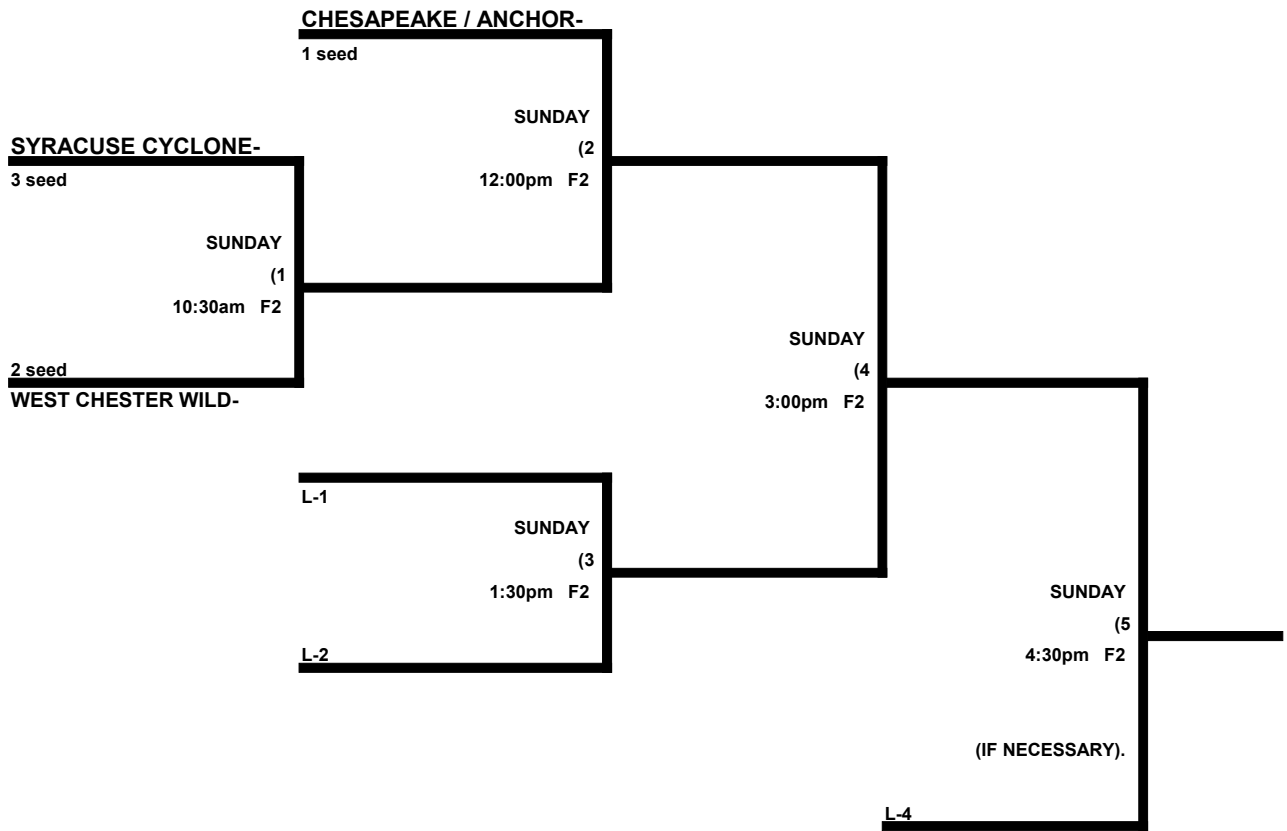

## 60 SILVER BRACKET

**RAINED OUT - NO GAMES PLAYED**