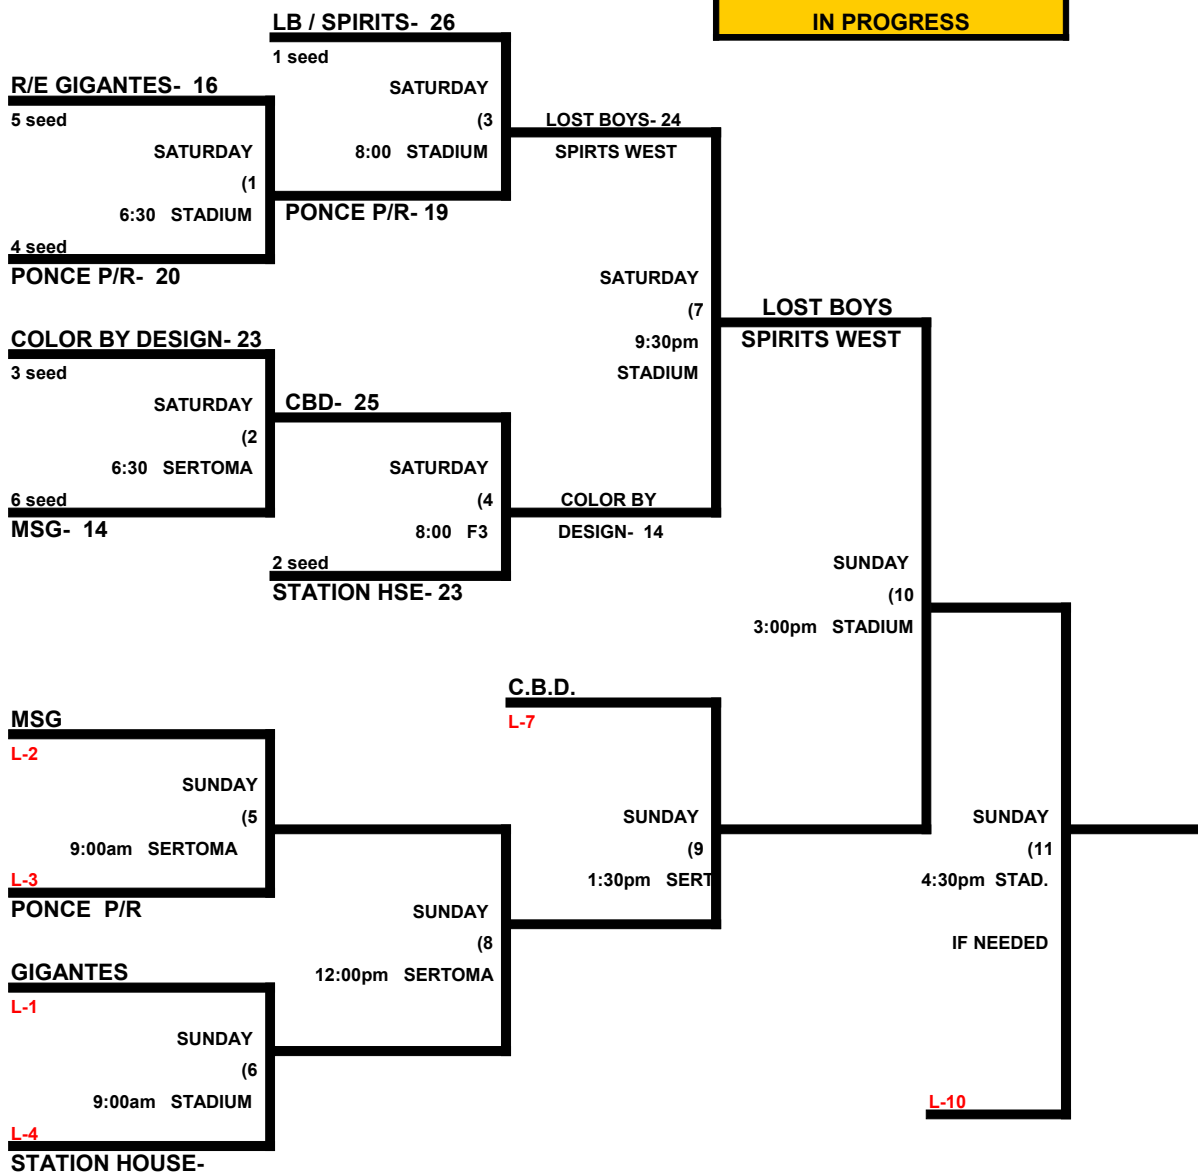

# BATTLE OF THE ROSES 40 MAJOR BRACKET

**RAINED OUT  
IN PROGRESS**

SCHEDULE NOTE- Giant Steel / TRVE (NY) was a no show for the tournament.  
Seed schedules and brackets were revised at the park to account for their absence.