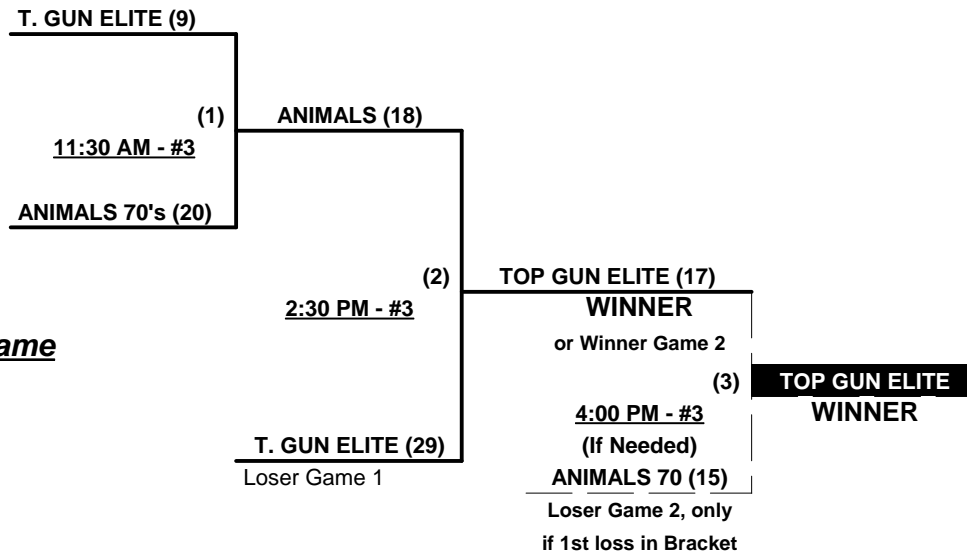

**Schedule Subject to Change at Discretion of Tournament and Field Directors**

**Top Gun's Winter Classic Qualifier 2021**  
**Bullhead City, Arizona**  
**January 12 - 13, 2021**

Rev. 01/06/2021

**Men's 65/70+ Major Plus Division • 2 Teams**

**Championship Bracket**

ALL GAMES ON WEDNESDAY

**Elimination Game**