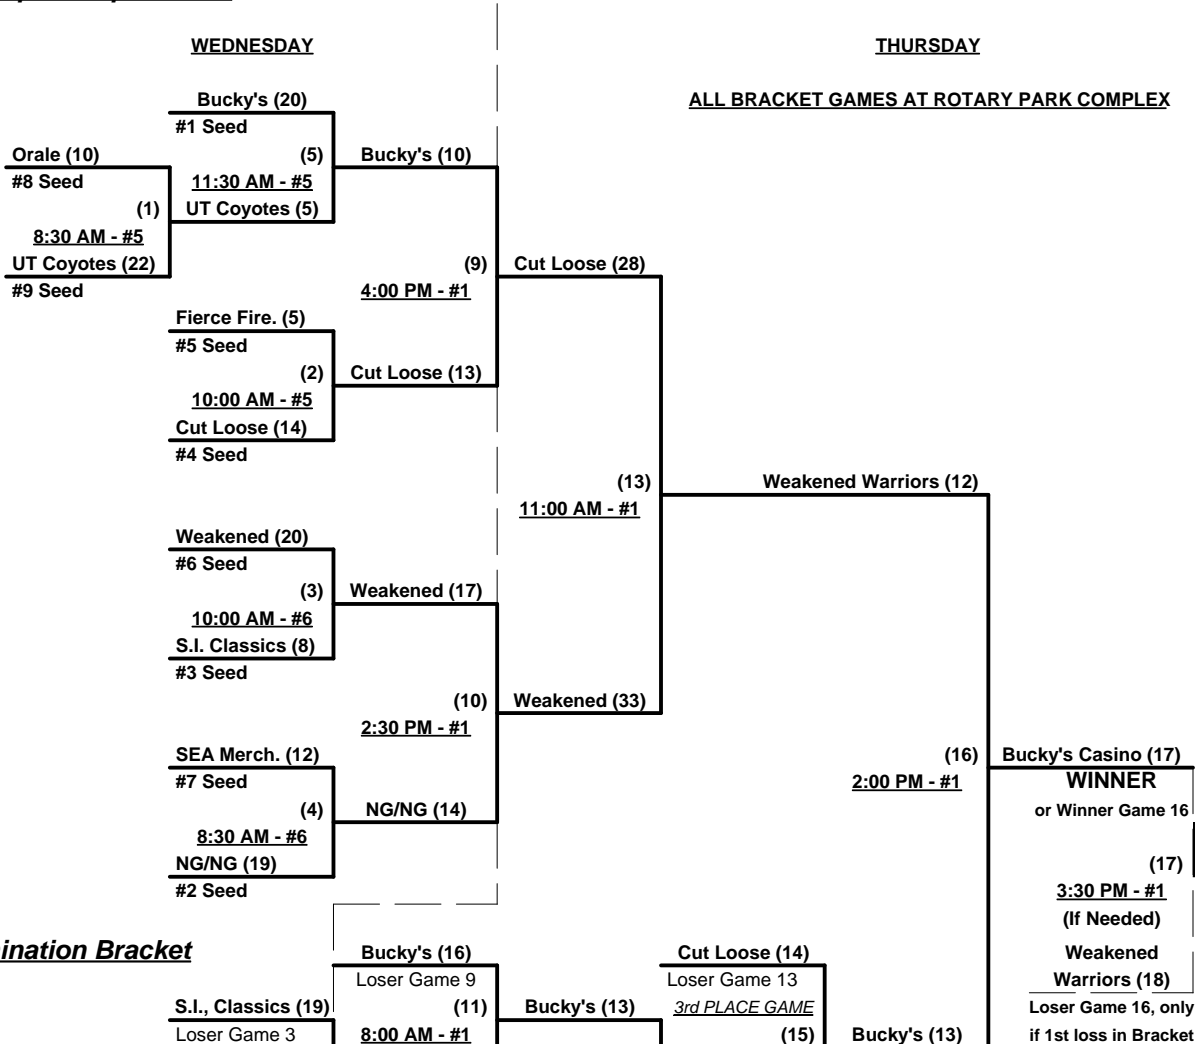

Top Gun's Winter Classic Qualifier 2021

Bullhead City, Arizona January 12 - 14, 2021

Rev. 01/06/2021

Men's 65+ AAA Division • 9 Teams

Championship Bracket