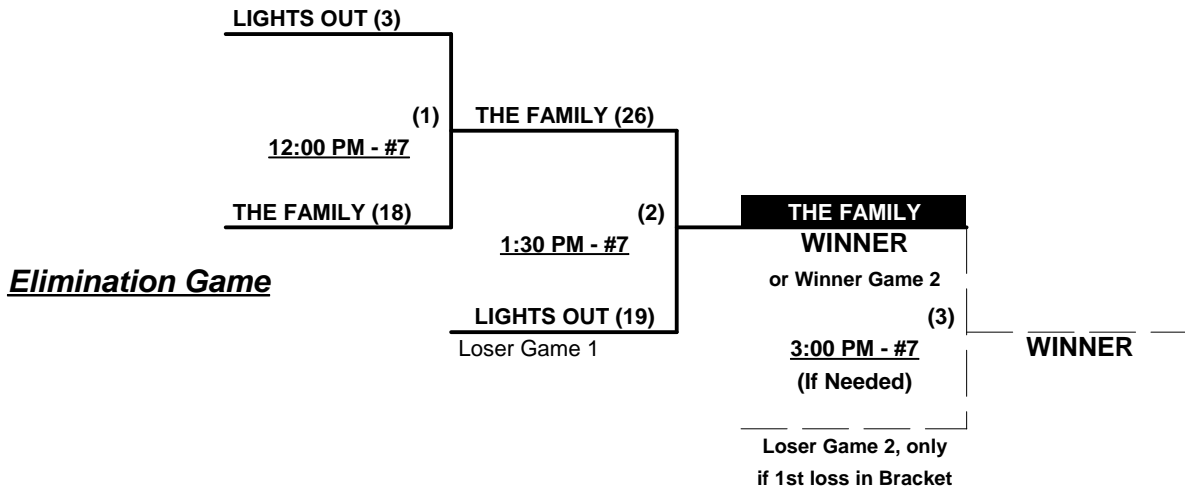

Top Gun's Winter Classic Qualifier 2021
Bullhead City, Arizona
January 12 - 13, 2021

Rev. 01/06/2021

Men's 65+ AA Division • 2 Teams

Championship Bracket

ALL GAMES ON WEDNESDAY • KEN FOVARGUE PARK