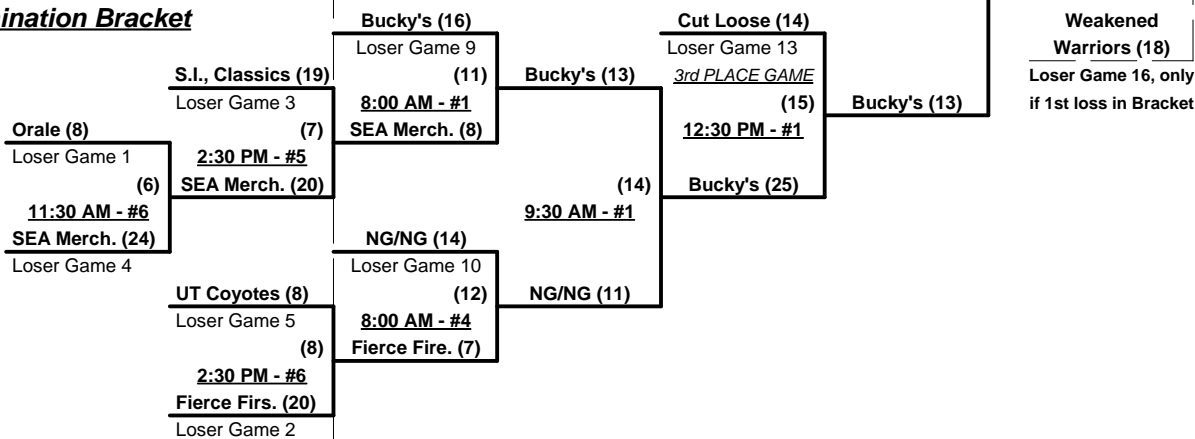

Elimination Bracket