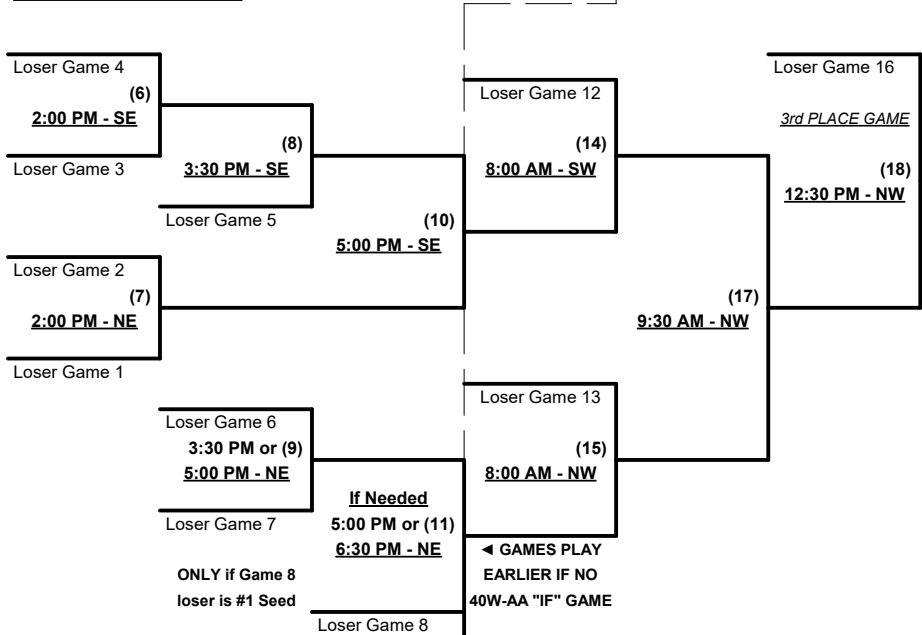

Seeding for 40W-Major Double Elimination bracket commencing Saturday morning - See bracket for details

Format: Full (3-game) Round Robin to seed 40W-Major Double Elimination bracket

Home Runs - Major = 6 per team per game, Outs

Championship Bracket

SATURDAY

SUNDAY

#1 Seed
 (1)
11:00 AM - #3

#4 Seed

#3 Seed
 (2)
11:00 AM - #2

#2 Seed

(3)
2:00 PM - #3

(6)
11:00 AM - #4

WINNER
 or Winner Game 6

(7)
12:30 PM - #4
 (If Needed)

WINNER

Loser Game 6, only
 if 1st loss in bracket

Elimination Bracket

Loser Game 3
3rd PLACE GAME
 (5)

Loser Game 1
 (4)
8:00 AM - #4

SSUSA's Winter World Championships 2023

Phoenix and Glendale, Arizona

November 17 - 19, 2023

Rev. 11/09/2023

Women's 40+ Masters AAA Division • 9 Teams

Championship Bracket

Elimination Bracket

SSUSA's Winter World Championships 2023
Phoenix, Glendale & Glendale, Arizona
November 17 - 18, 2023