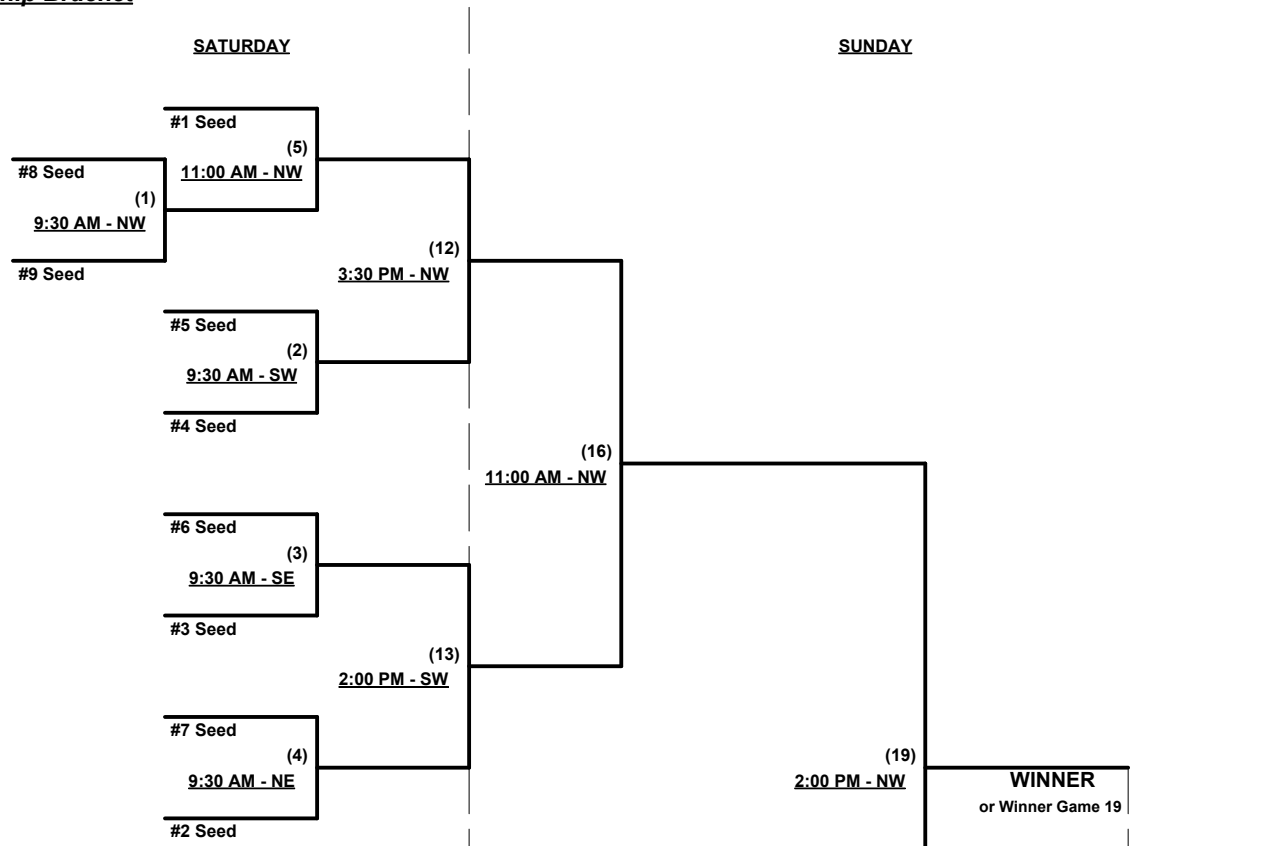

Seeding for 40W-Major Double Elimination bracket commencing Saturday morning - See bracket for details

Format: Full (3-game) Round Robin to seed 40W-Major Double Elimination bracket

Home Runs - Major = 6 per team per game, Outs

Championship Bracket

SATURDAY

SUNDAY

#1 Seed
 (1)
11:00 AM - #3

#4 Seed

#3 Seed
 (2)
11:00 AM - #2

#2 Seed

(3)
2:00 PM - #3

(6)
11:00 AM - #4

WINNER
 or Winner Game 6

(7)
12:30 PM - #4
 (If Needed)

WINNER

Loser Game 6, only
 if 1st loss in bracket

Elimination Bracket

Loser Game 3
3rd PLACE GAME
 (5)

Loser Game 1
 (4)
8:00 AM - #4

SSUSA's Winter World Championships 2023

Phoenix and Glendale, Arizona

November 17 - 19, 2023

Rev. 11/09/2023

Women's 40+ Masters AAA Division • 9 Teams

Championship Bracket

Elimination Bracket

SSUSA's Winter World Championships 2023
Phoenix, Glendale & Glendale, Arizona
November 17 - 18, 2023